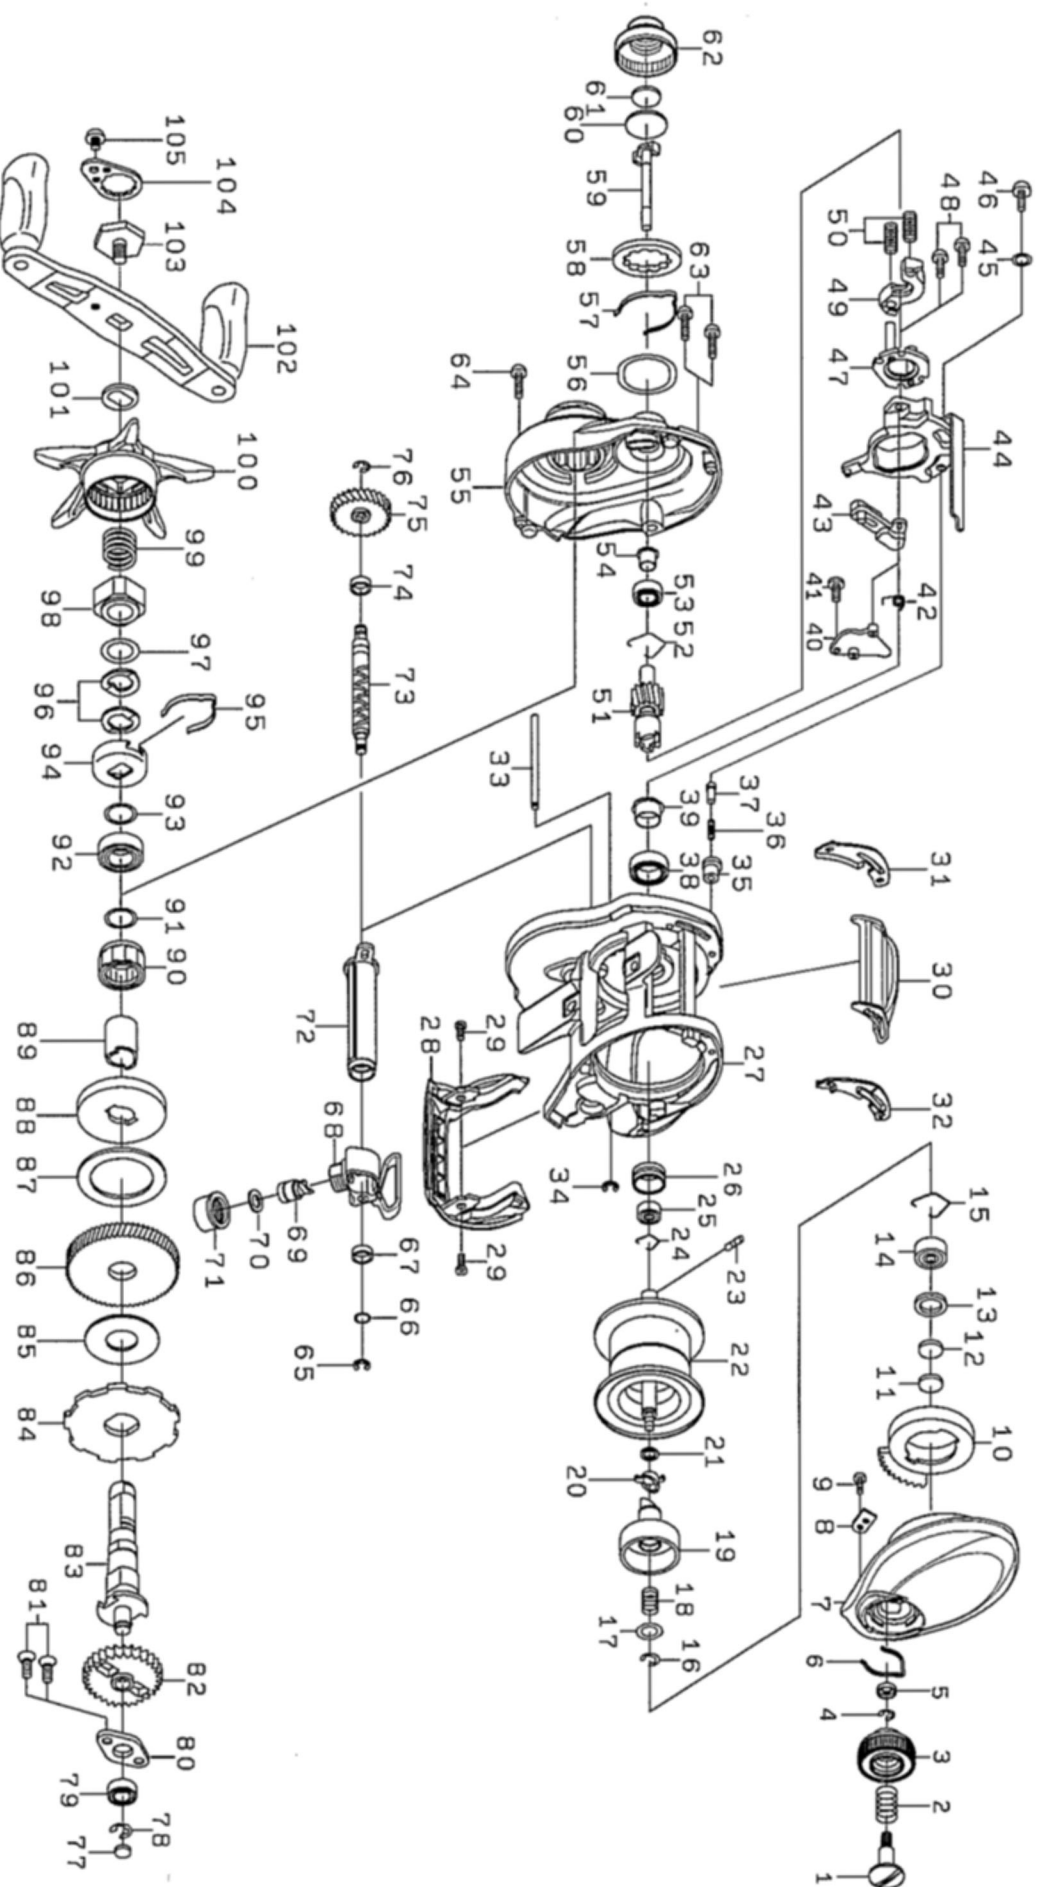

Please quote by part number, not key number when ordering
spares@daiwaaustralia.com.au PH: 02 8644 8644
ZILLION SV TW 1016SV-HL

Please quote by part number, not key number when ordering
spares@daiwaaustralia.com.au PH: 02 8644 8644
ZILLION SV TW 1016SV-HL

Key No.	Part Number	Description	Key No.	Part Number	Description	Key No.	Part Number	Description
1	6H930401	BRAKE DIAL SC	36	6H928801	CLUTCH CAM PLATE PIN SP	71	6F402801	PAWL HOLDER NUT
2	6E167101	BRAKE DIAL SP	37	6J055201	CLUTCH CAM PLATE PIN	72	6J247601	WORM SHIELD
3	6H930213	BRAKE DIAL	38	6G431002	CLUTCH CAM BALL BEARING	73	6J243601	WORM SHAFT
4	6B339801	BRAKE DIAL RETAINER(A)	39	6H266601	CLUTCH CAM BEARING COLLAR	74	6G720001	WORM SHAFT COLLAR
5	6F637701	BRAKE DIAL COLLAR	40	6J247401	KICK LEVER PLATE(A)	75	6H910501	WORM SHAFT GEAR
6	6H663401	BRAKE DIAL LEAF SP	41	6H294101	KICK LEVER PLATE SC	76	6B339801	WORM SHAFT GEAR RETAINER
7	6J247701	RS PLATE	42	6J247501	KICK LEVER PLATE SP	77	6G099800	GEAR SHAFT WASHER
8	6H915501	BRAKE DIAL RETAINER(B)	43	6J221501	KICK LEVER	78	63208002	GEAR SHAFT RETAINER
9	6G939301	BRAKE DIAL RETAINER(B) SC	44	6J247201	CLUTCH CAM PLATE	79	6B358605	GEAR SHAFT BALL BEARING
10	6J244401	MAG HOLDER	45	6H159201	CLUTCH CAM PLATE SC WASHER	80	6H156501	GEAR SHAFT PLATE
11	63757400	RS BEARING WASHER(A)	46	63522501	CLUTCH CAM PLATE SC	81	6E134509	GEAR SHAFT PLATE SC
12	63757411	RS BEARING WASHER(B)	47	6H659101	KICK LEVER PLATE (B)	82	6H912701	WORM GEAR
13	6G185101	RS BEARING WASHER(C)	48	6B032904	KICK LEVER PLATE (B) SC	83	6J243102	GEAR SHAFT
14	6G511506	RS BALL BEARING	49	6H944401	CLUTCH PLATE	84	6H929401	RATCHET
15	6F032201	RS BALL BEARING	50	6J055301	CLUTCH SP	85	6J085101	DRIVE GEAR WASHER
16	63208002	SPOOL HOLDER SP RETAINER	51	6Z021831	PINION DRIVE GEAR UNIT	86	6Z021831	PINION DRIVE GEAR UNT
17	6G150301	SPOOL HOLDER SP WASHER	52	6E219701	PINION RING	87	6H452602	DRAG WASHER
18	6H862301	SPOOL HOLDER SP	53	6G466205	PINION BALL BEARING	88	6H913201	DRAG DISC WASHER
19	6H950701	SPOOL HOLDER	54	6H159501	PINION BEARING COLLAR	89	6G545001	DRAG DISC COLLAR
20	6J190301	SPOOL HOLDER COLLAR	55	6J306901	LS PLATE	90	6G819801	ONEWAY CLUTCH
21	6E096501	SPOOL HOLDER WASHER	56	6J242201	MECHANICAL BRAKE O RING	91	6B553801	CLUTCH RING WASHER
22	6Z022423	SPOOL ASS (16-26)	57	6F262701	MECHANICAL BRAKE KNOB SP	92	6B861704	HANDLE BALL BEARING
23	6H358801	SPOOL PIN	58	6F625503	MECHANICAL BRAKE WASHER(A)	93	6B553802	HANDLE BEARING WASHER
24	6J149501	SPOOL BEARING RING	59	6J198801	PINION SHAFT	94	6F028203	DRAG HOLDER
25	6G511506	SPOOL BALL BEARING	60	6B175401	MECHANICAL BRAKE WASHER(B)	95	6F032401	DRAG HOLDER LEAF SP
26	6H232201	SPOOL BEARING COLLAR	61	6B175503	MECHANICAL BRAKE WASHER(C)	96	61508901	DRAG SP WASHER
27	6J247001	FRAME	62	6J242303	MECHANICAL BRAKE KNOB	97	6H929501	STAR DRAG WASHER
28	6J244001	FRONT COVER	63	6G040814	LS PLATE SC(A)	98	6J141002	STAR DRAG NUT
29	6H842803	FRONT COVER SC	64	6G040801	LS PLATE SC(B)	99	6J011901	STAR DRAG SPRING
30	6J242901	CLUTCH LEVER	65	63205901	WORM SHAFT GEAR RETAINER	100	6J140001	STAR DRAG
31	6H915701	CLUTCH LEVER PLATE(L)	66	6B411700	WORM SHAFT WASHWE	101	6F576601	HANDLE WASHER
32	6H915601	CLUTCH LEVER PLATE(R)	67	6G720001	WORM SHAFT COLLAR	102	6J243801	HANDLE ASS
33	6J244101	O/C POST	68	6J243301	LEVEL WIND	103	6G779101	HANDLE SC
34	6H704101	O/C POST RETAINER	69	61214212	PAWL	104	6H834505	HANDLE LOCK PLATE
35	6H910601	CLUTCH CAM PLATE PIN SP COLLAR	70	63731300	PAWL WASHER	105	63538301	HANDLE LOCK PLATE SC