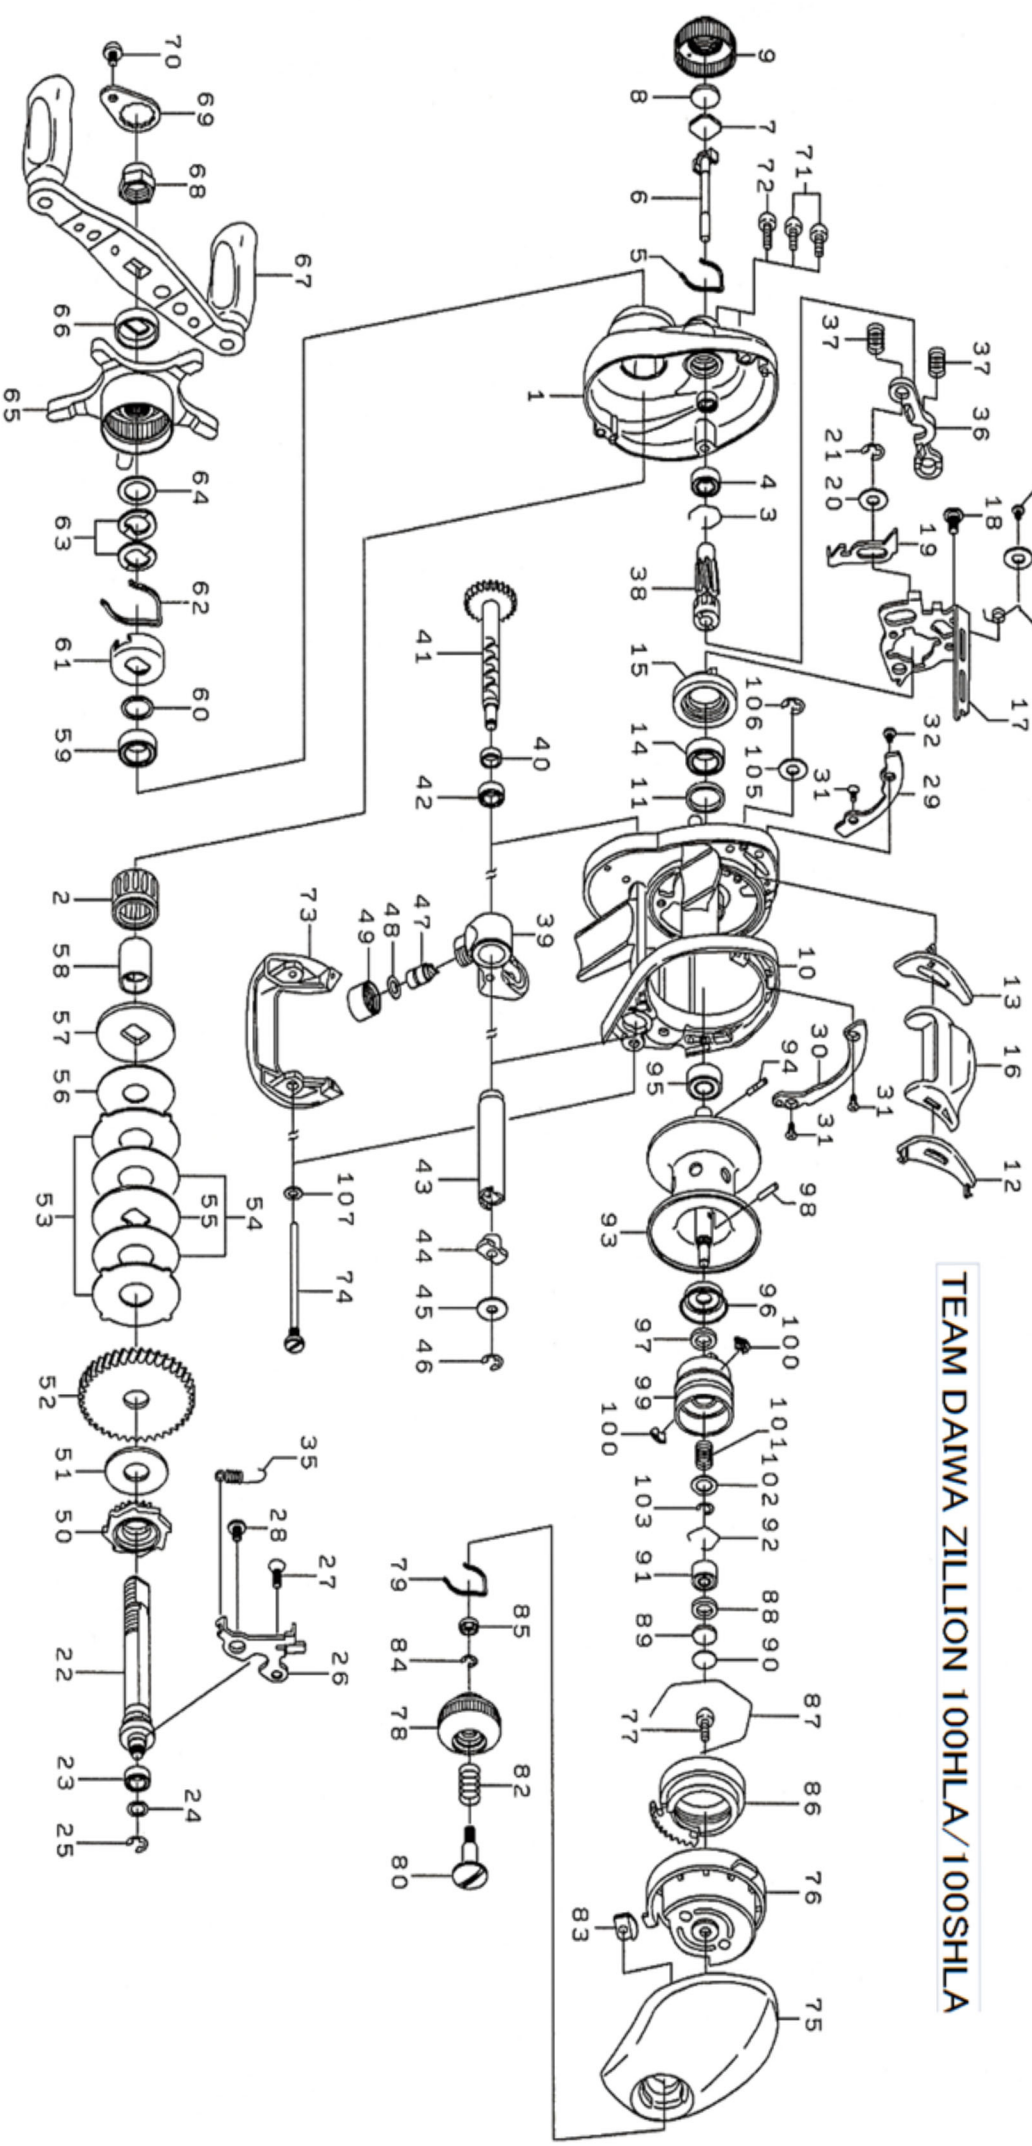

ZILLION 100HLA

TEAM DAIWA ZILLION 100HLA/100SHLA

Please quote by part number, not key number when ordering
spares@daiwaaustralia.com.au PH: 02 8644 8644

ZILLION 100HLA

Key No.	Part Number	Description	Key No.	Part Number	Description
1	6G884801	Left side plate	49	63424807	Pawl cap
2	6G819801	Roller clutch	50	6G802201	Clutch wheel
3	6B421601	Bearing retainer (A)	51	6G863501	Drive shaft washer
4	6G538001	Ball bearing (A)	52	6G802301	Drive gear
5	6G894401	Click leaf spring (A)	53	6G791301	Eared washer
6	6F744101	Pinion shaft	54	6G791401	Drag washer (A)
7	6B175401	Spacer (A)	55	6F904902	Key washer (A)
8	6B175503	Spacer (B)	56	6G711101	Drag washer (B)
9	6F833907	Cast control cap	57	6G358501	Key washer (B)
10	6G801503	Frame assembly	58	6G011401	Gear shaft collar
11	6F834701	Collar	59	6B861703	Ball bearing (D)
12	6G260702	Spacer (C)	60	6B553801	Bearing washer
13	6G260802	Spacer (D)	61	6F028201	Click leaf spring holder
14	6G431002	Ball bearing (B)	62	6F032401	Click leaf spring (B)
15	6F997401	Clutch cam	63	61508901	Drag spring washer
16	6G260901	Clutch lever	64	63737810	Spacing sleeve
17	6G801701	Clutch cam plate	65	6G792504	Star drag
18	6G009701	Clutch cam screw	66	6F850402	Handle collar
19	6G801801	Clutch trip plate	67	6G884501	Handle assembly
20	63716906	Washer (A)	68	6G793302	Handle nut
21	63201402	Retainer (A)	69	60403209	Handle nut plate
22	6G790202	Drive shaft	70	63538301	Handle nut plate screw
23	6G466206	BALL BEARING	71	6G040805	Left side plate screw (A)
24	6G755201	Washer (B)	72	6G040801	Left side plate screw (B)
25	63205901	Retainer (B)	73	6G261501	Front plate
26	6G801901	Drive shaft retainer	74	6G011702	Stabilizer bar
27	6E134503	Drive shaft retainer screw (A)	75	6G261608	Right side plate
28	6G850401	Drive shaft retainer screw (B)	76	6G261802	Right set plate
29	6G794106	Plate (A)	77	63510906	Right set plate screw
30	6G795706	Plate (B)	78	6F577802	Brake adjusting knob
31	6G318503	Screw (A)	79	6F051701	Brake click spring
32	6G611501	Screw (B)	80	6F577901	Set plate screw
33	6G802001	Clutch cam spring	82	6E167101	Set plate spring
34	6F505701	Screw (C)	83	6F613401	Brake dial retainer (A)
35	6G790501	Clutch trip plate spring	84	6B339801	Brake dial retainer (B)
36	6F998201	Yoke	85	6F637701	Brake dial collar
37	6G850301	Yoke spring	86	6F717702	Magnet holder
38	6G884901	Pinion gear	87	6B543201	Magnet holder retainer
39	6G410301	Line guide	88	6F574303	Spacer (E)
40	6G010701	Worm shaft holder (A)	89	63757411	Spacer (F)
41	6G790701	Worm shaft assembly	90	63757404	Spacer (G)
42	6F648301	Worm shaft holder (B)	91	6G498602	Ball bearing (E)
43	6F836502	Level wind guard	92	6E219701	Bearing retainer (B)
44	6B715601	Worm shaft holder (C)	93-103	6Z018069	Spool assembly
45	6F655501	Worm shaft washer	104	6F440201	Washer (C)
46	63205901	Worm shaft retainer	105	6G850701	Washer (D)
47	61214212	Line guide pawl	106	6.32E+07	Retainer (C)
48	63731303	Line guide washer	107	6G684801	Washer (E)