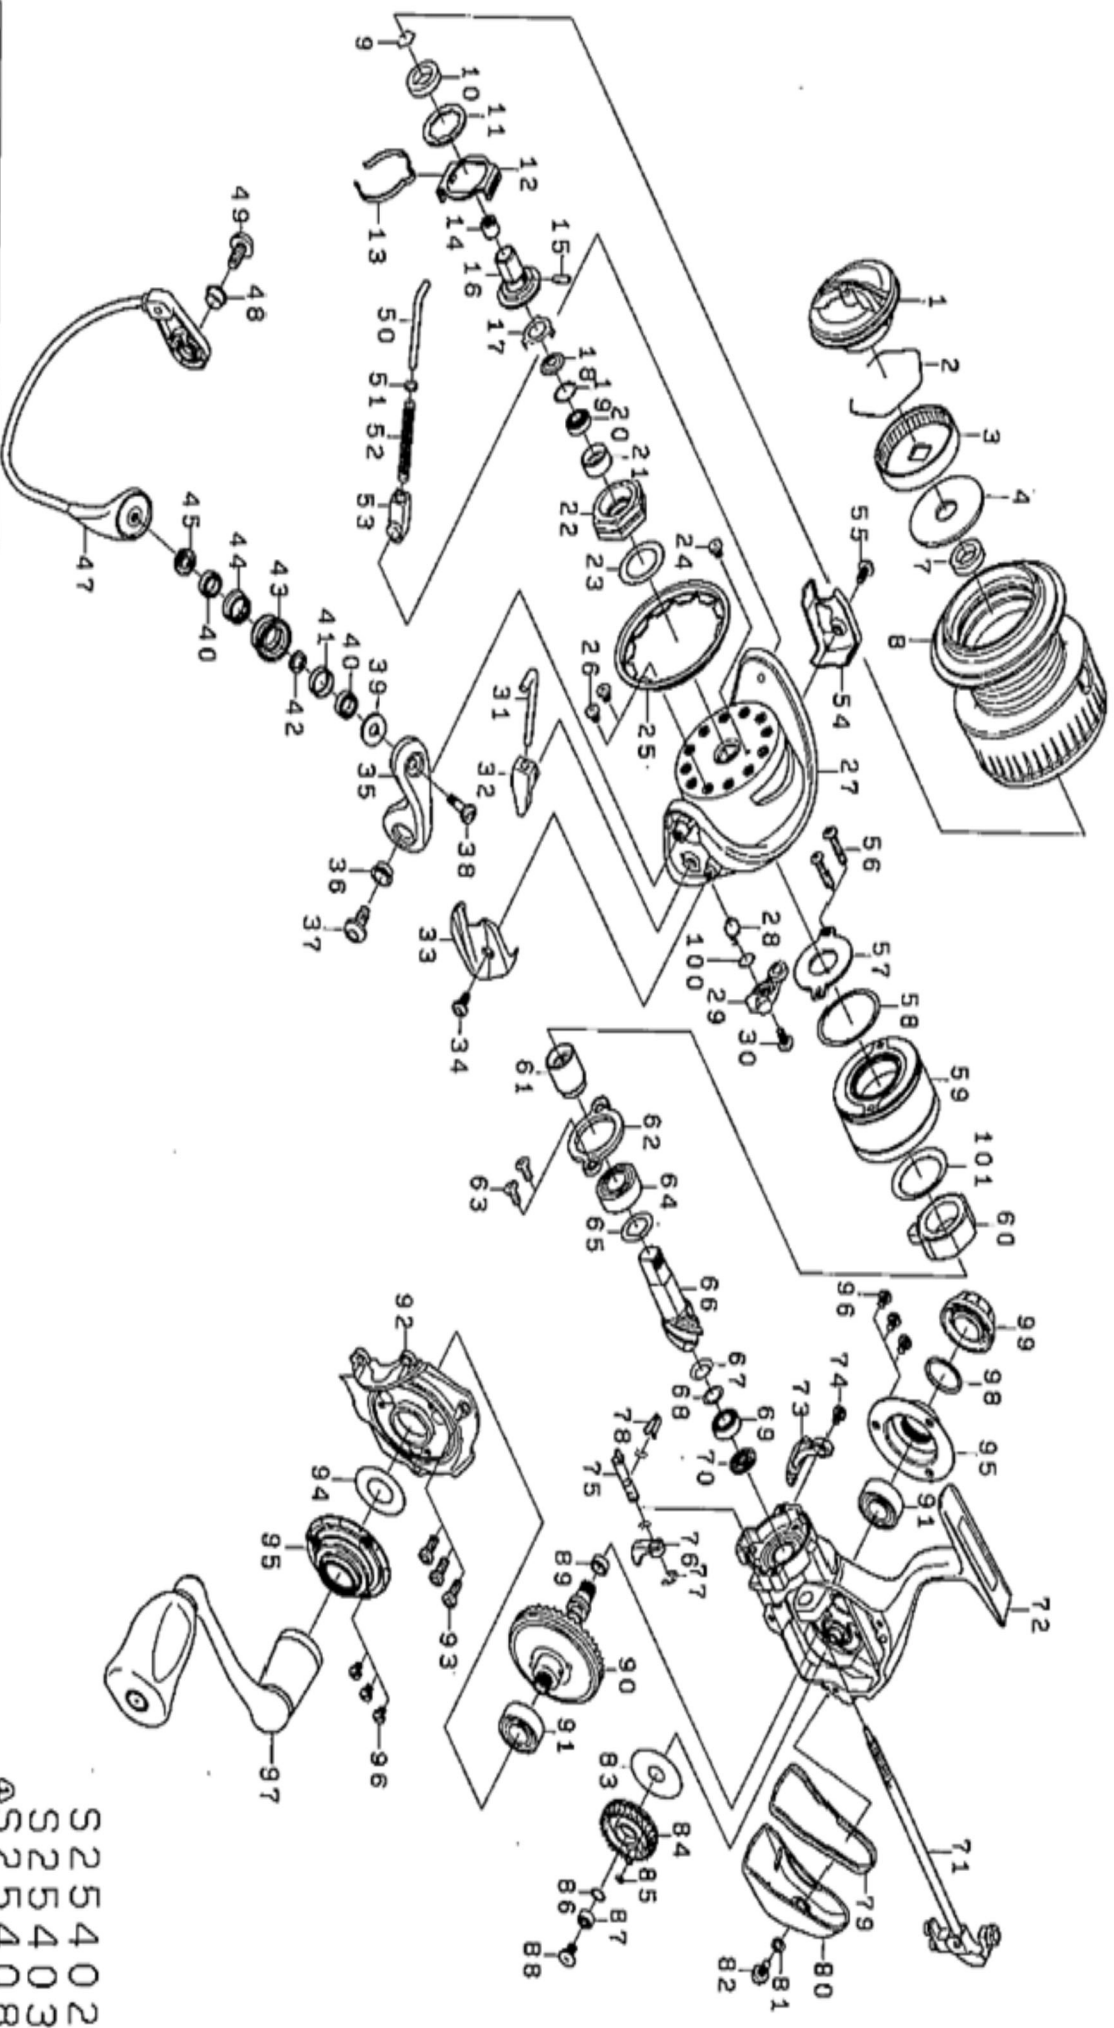

2016 CERTATE 2506

S 25402 J
S 25403 J
S 25408 U

DAIWA FISHING.COM.AU

Please quote by part number, not key number when ordering

spares@daiwaaustralia.com.au PH: 02 8644 8644

2016 CERTATE 2506

Key No.	Part Number	Description	Key No.	Part Number	Description
1	6J217801	DRAG KNOB ASS	52	6J255301	SPRING
2	6F710001	RING	53	6G471602	COLLAR
3	6F895301	RATCHET	54	6J255901	COVER (B)
4	6H806601	WASHER	55	6J255201	SCREW
7	6H416301	COLLAR	56	6H413201	SCREW
8	6J293301	SPOOL AS(25-3)(ATD)	57	6H532602	MAGNE AS
9	6G472401	RING	58	6H413001	O RING
10	6H416301	COLLAR	59	6H519309	CAP
11	6H806301	WASHER	60	6H412601	ONEWAY CLUTCH
12	6H416001	CAP	61	6H412501	CLUTCH
13	6H416101	CLICK LEAF SPRING	62	6H739101	PLATE
14	6J180801	NUT	63	6E134501	SCREW
15	6G375001	PIN	64	6G535105	BALL BEARING
16	6H415901	SPOOL METAL	65	6H411401	WASHER
17	6G471501	PRETAINER	66	6Z022470	PINION DRIVE GEAR UN
18	6H415701	ROTOR NUT PACKING	67	6H411301	SPRING WASHER
19	6.4E+07	WASHER	68	6E096501	WASHER
20	6J253201	BALL BEARING AS	69	6G538007	BALL BEARING
21	6J253101	COLLAR	70	6H411201	COLLAR
22	6J253001	NUT	71	6J252501	MAIN SHAFT
23	6.4E+07	WASHER	72	6J252401	BODY AS
24	6H022701	SCREW	73	6H412201	COLLAR
25	6J257101	COLLAR	74	6H455406	SCREW
26	6H022701	SCREW	75	6H410001	CAM
27	6J254301	ROTER	76	6H410106	LEVER
28	6H413601	SPRING	77	6B339801	RETAINER
29	6J254401	KICK LEVER	78	6H410201	STOPPER CAM LEAF SPRING
30	6H417701	SCREW	79	6H413301	PACKING
31	6J254601	SHAFT	80	6H413401	CAP
32	6J254701	KICK GUIDE	81	6H352801	WASHER
33	6J255101	COVER (A)	82	6H512401	SCREW
34	6J255201	SCREW	83	6H607901	WASHER
35	6J254801	ARM LEVER	84	6H410401	O/S GEAR
36	6J254901	COLLAR	85	6G683301	O RING
37	6J255001	SCREW	86	6H129201	WASHER
38	6J257001	SCREW	87	6G469002	BALL BEARING
39	6J256801	MAGNE AS	88	6G940402	SCREW
40	6J256701	BALL BEARING	89	6H455601	RING
41	6J256601	COLLAR	90	6Z022470	PINION DRIVE GEAR UN
42	6J256301	COLLAR	91	6J030301	BALL BEARING
43	6J256501	LINE ROLLER	92	6H412308	BODY COVER
44	6J256401	COLLAR	93	6H431001	SCREW
45	6J256001	MAGNE AS	94	6H412401	WASHER
47	6J255401	BAIL AS	95	6J252002	BODY COVER (A)
48	6J254901	COLLAR	96	6H740302	SCREW
49	6J255001	SCREW	97	6J293201	HANDLE AS
50	6G471803	SHAFT	98	6G399702	O RING
51	6G685401	WASHER	99	6H417201	SCREW
			100	6J339500	WASHER