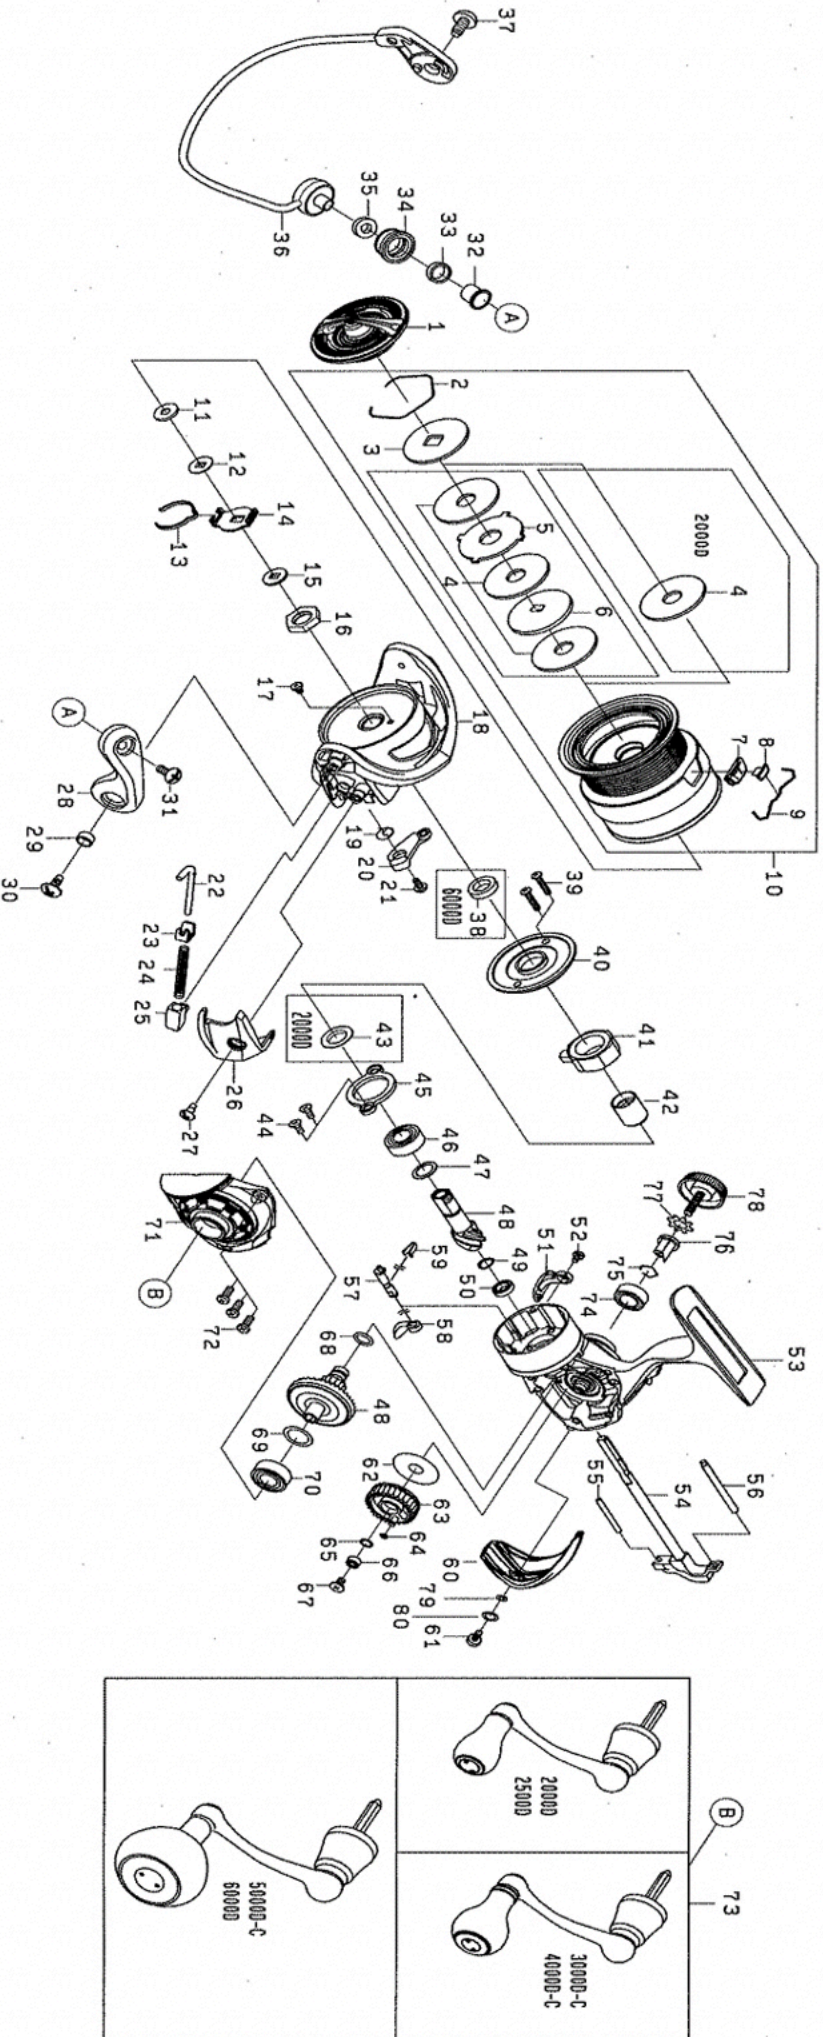

TIERRA LT 6000D

Feel Alive.

Please quote by part number, not key number when ordering.
spares@daiwaaustralia.com.au PH: (02) 8644 8644

REEL NAME	MGFT CODE	KEY NO	PARTS CODE	DESCRIPTION
TIERRA LT 6000D	S46917D	1	6J579904	DRAG KNOB
TIERRA LT 6000D	S46917D	2	61704101	DRAG RING
TIERRA LT 6000D	S46917D	3	6J577501	DRAG DISC WASHER(A)
TIERRA LT 6000D	S46917D	4	6J577201	DRAG WASHER
TIERRA LT 6000D	S46917D	5	6J577301	DRAG LIP WASHER
TIERRA LT 6000D	S46917D	6	6J577501	DRAG DISC WASHER(B)
TIERRA LT 6000D	S46917D	7	6J568601	LINE STOPPER PLATE
TIERRA LT 6000D	S46917D	8	6J558001	LINE STOPPER
TIERRA LT 6000D	S46917D	9	6J314801	LINE STOPPER SPRING
TIERRA LT 6000D	S46917D	10	6J940101	SPOOL ASSY
TIERRA LT 6000D	S46917D	11	6F050104	SPOOL WASHER (A)
TIERRA LT 6000D	S46917D	12	6F050002	SPOOL WASHER (B)
TIERRA LT 6000D	S46917D	13	6J953201	CLICK LEAF SPRING
TIERRA LT 6000D	S46917D	14	6J576501	CLICK SPRING HOLDER
TIERRA LT 6000D	S46917D	15	6F049901	SPOOL WASHER (C)
TIERRA LT 6000D	S46917D	16	6J021601	ROTOR NUT
TIERRA LT 6000D	S46917D	17	6H022701	ROTOR NUT SCREW
TIERRA LT 6000D	S46917D	18	6H994339	ROTOR
TIERRA LT 6000D	S46917D	19	6H413601	KICK LEVER SPRING
TIERRA LT 6000D	S46917D	20	6H994401	KICK LEVER ASSY
TIERRA LT 6000D	S46917D	21	6H417701	KICK LEVER SCREW
TIERRA LT 6000D	S46917D	22	6H640601	ARM LEVER SHAFT
TIERRA LT 6000D	S46917D	23	6H576101	ARM LEVER SHAFT PLATE
TIERRA LT 6000D	S46917D	24	6H640701	ARM LEVER SHAFT SPRING
TIERRA LT 6000D	S46917D	25	6J089401	ARM LEVER SHAFT HOLDER
TIERRA LT 6000D	S46917D	26	6H994601	ARM LEVER SP COVER
TIERRA LT 6000D	S46917D	27	6G270801	ARM LEVER SP COVER SCREW
TIERRA LT 6000D	S46917D	28	6H728929	ARM LEVER
TIERRA LT 6000D	S46917D	29	6H962401	ARM LEVER SCREW COLLAR
TIERRA LT 6000D	S46917D	30	6G205001	ARM LEVER SCREW
TIERRA LT 6000D	S46917D	31	6G195602	ROLLER SCREW
TIERRA LT 6000D	S46917D	32	6G195501	ROLLER COLLAR(A)
TIERRA LT 6000D	S46917D	33	6G220701	ROLLER COLLAR(B)
TIERRA LT 6000D	S46917D	34	6J089901	LINE ROLLER
TIERRA LT 6000D	S46917D	35	6G874201	ROLLER COLLAR(C)
TIERRA LT 6000D	S46917D	36	6H985301	BAIL ASSY
TIERRA LT 6000D	S46917D	37	6G205001	BAIL HOLDER SCREW
TIERRA LT 6000D	S46917D	38	6H640301	SEALED WASHER
TIERRA LT 6000D	S46917D	39	6J001601	SEALED CAP SCREW
TIERRA LT 6000D	S46917D	40	6J021401	SEALED CAP
TIERRA LT 6000D	S46917D	41	6J309101	ONEWAY CLUTCH
TIERRA LT 6000D	S46917D	42	6J021304	CLUTCH RING
TIERRA LT 6000D	S46917D	43	-	-
TIERRA LT 6000D	S46917D	44	6J000901	PINION BEARING PLATE SCREW
TIERRA LT 6000D	S46917D	45	6J020801	PINION BEARING PLATE
TIERRA LT 6000D	S46917D	46	6G522802	PINION BALL BEARING (A)
TIERRA LT 6000D	S46917D	47	63712824	PINION BEARING WASHER (B)
TIERRA LT 6000D	S46917D	48	6Z025217	PINION + DRIVE GEAR SET
TIERRA LT 6000D	S46917D	49	6G572501	PINION BEARING SPRING WASHER
TIERRA LT 6000D	S46917D	50	6G467102	PINION BALL BEARING (B)
TIERRA LT 6000D	S46917D	51	6J021001	BAIL KICK COLLAR
TIERRA LT 6000D	S46917D	52	6G940402	BAIL KICK COLLAR SCREW
TIERRA LT 6000D	S46917D	53	6J939701	BODY ASSY
TIERRA LT 6000D	S46917D	54	6J860001	MAIN SHAFT
TIERRA LT 6000D	S46917D	55	6J084803	OSCILLATING POST (A)
TIERRA LT 6000D	S46917D	56	6H614301	OSCILLATING POST (B)
TIERRA LT 6000D	S46917D	57	6J020501	STOPPER CAM
TIERRA LT 6000D	S46917D	58	6H595401	STOPPER LEVER
TIERRA LT 6000D	S46917D	59	6H697801	STOPPER CAM LEAF SPRING
TIERRA LT 6000D	S46917D	60	6J495801	REAR CAP
TIERRA LT 6000D	S46917D	61	6J001801	REAR CAP SCREW
TIERRA LT 6000D	S46917D	62	6G644201	OSCILLATING GEAR WASHER
TIERRA LT 6000D	S46917D	63	6G644302	OSCILLATING GEAR
TIERRA LT 6000D	S46917D	64	6G522103	OSCILLATING GEAR O-RING
TIERRA LT 6000D	S46917D	65	6B853101	OSCILLATING GEAR BEARING WASHER
TIERRA LT 6000D	S46917D	66	6G467105	OSCILLATING GEAR BALL BEARING
TIERRA LT 6000D	S46917D	67	6H272202	OSCILLATING GEAR SCREW
TIERRA LT 6000D	S46917D	68	6G645301	DRIVE GEAR O-RING
TIERRA LT 6000D	S46917D	69	63737808	DRIVE GEAR WASHER
TIERRA LT 6000D	S46917D	70	6G523405	DRIVE BALL BEARING (A)
TIERRA LT 6000D	S46917D	71	6J939901	BODY COVER ASSY
TIERRA LT 6000D	S46917D	72	6G332904	BODY COVER SCREW
TIERRA LT 6000D	S46917D	73	6J940001	HANDLE ASSY
TIERRA LT 6000D	S46917D	74	6B861704	DRIVE BALL BEARING (B)
TIERRA LT 6000D	S46917D	75	6G525101	DRIVE BALL BEARING (B) RING
TIERRA LT 6000D	S46917D	76	6F721202	HANDLE COLLAR
TIERRA LT 6000D	S46917D	77	61608401	HANDLE WASHER
TIERRA LT 6000D	S46917D	78	6H641802	HANDLE CAP
TIERRA LT 6000D	S46917D	79	6F037404	REAR CAP WASHER (A)
TIERRA LT 6000D	S46917D	80	6B411703	REAR CAP WASHER (B)