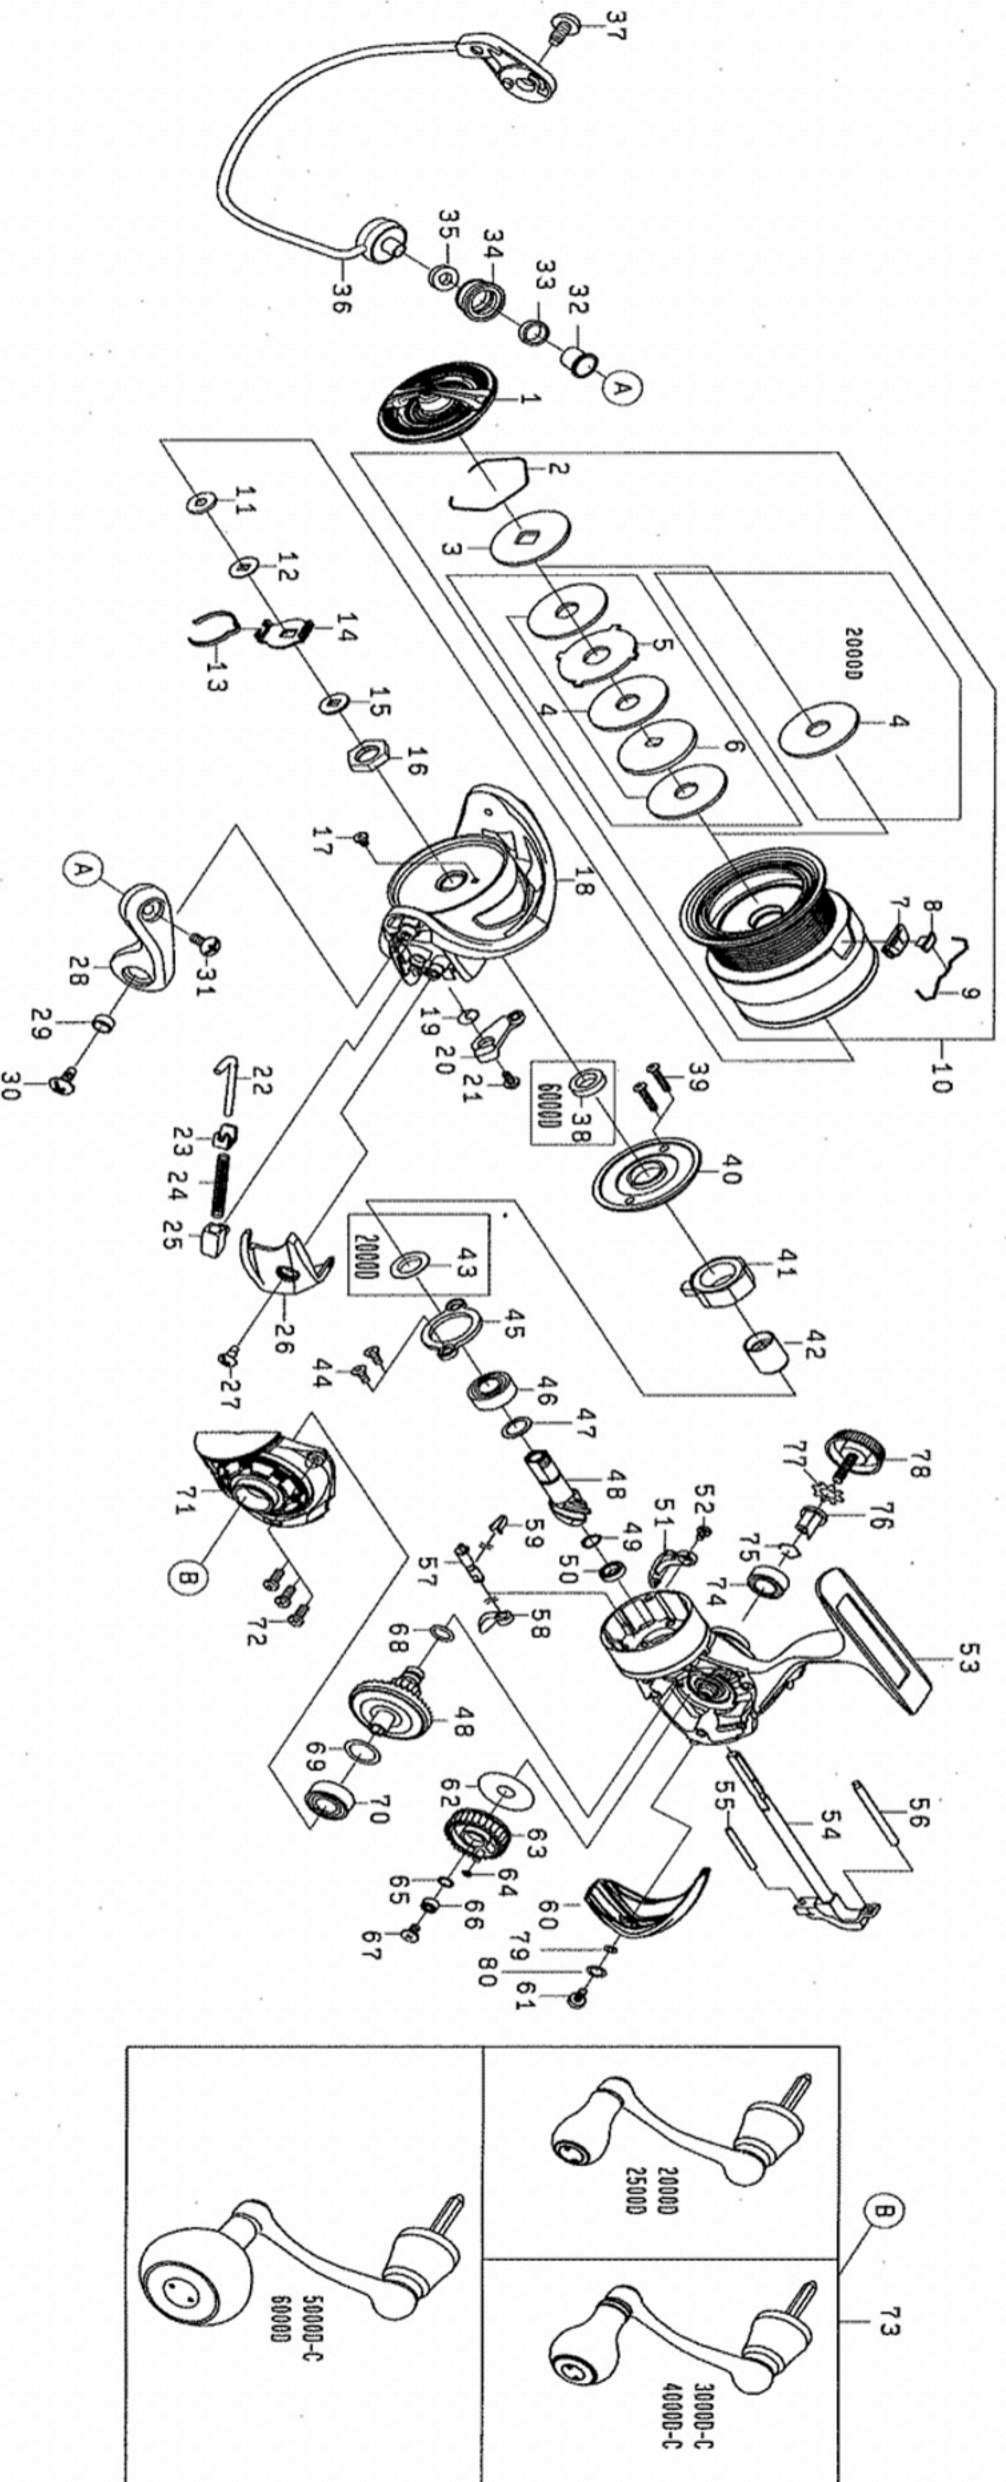

TERRA LT 5000D-C

Feel Alive.

Please quote by part number, not key number when ordering.
spares@daiwaaustralia.com.au PH: (02) 8644 8644

REEL NAME	MGFT CODE	KEY NO	PARTS CODE	DESCRIPTION
TIERRA LT 5000D-C	S46817D	1	6J698704	DRAG KNOB
TIERRA LT 5000D-C	S46817D	2	6J547101	DRAG RING
TIERRA LT 5000D-C	S46817D	3	6J547001	DRAG DISC WASHER(A)
TIERRA LT 5000D-C	S46817D	4	6J546801	DRAG WASHER
TIERRA LT 5000D-C	S46817D	5	6J546902	DRAG LIP WASHER
TIERRA LT 5000D-C	S46817D	6	6J547001	DRAG DISC WASHER(B)
TIERRA LT 5000D-C	S46817D	7	6J568601	LINE STOPPER PLATE
TIERRA LT 5000D-C	S46817D	8	6J558001	LINE STOPPER
TIERRA LT 5000D-C	S46817D	9	6J314801	LINE STOPPER SPRING
TIERRA LT 5000D-C	S46817D	10	6J939601	SPOOL ASSY
TIERRA LT 5000D-C	S46817D	11	6E398003	SPOOL WASHER (A)
TIERRA LT 5000D-C	S46817D	12	6E467101	SPOOL WASHER (B)
TIERRA LT 5000D-C	S46817D	13	6J953201	CLICK LEAF SPRING
TIERRA LT 5000D-C	S46817D	14	6J546201	CLICK SPRING HOLDER
TIERRA LT 5000D-C	S46817D	15	6J703101	SPOOL WASHER (C)
TIERRA LT 5000D-C	S46817D	16	6J001901	ROTOR NUT
TIERRA LT 5000D-C	S46817D	17	6H022701	ROTOR NUT SCREW
TIERRA LT 5000D-C	S46817D	18	6H986337	ROTOR
TIERRA LT 5000D-C	S46817D	19	6H413601	KICK LEVER SPRING
TIERRA LT 5000D-C	S46817D	20	6J072301	KICK LEVER ASSY
TIERRA LT 5000D-C	S46817D	21	6H417701	KICK LEVER SCREW
TIERRA LT 5000D-C	S46817D	22	6H572001	ARM LEVER SHAFT
TIERRA LT 5000D-C	S46817D	23	6H576101	ARM LEVER SHAFT PLATE
TIERRA LT 5000D-C	S46817D	24	6J089301	ARM LEVER SHAFT SPRING
TIERRA LT 5000D-C	S46817D	25	6J089401	ARM LEVER SHAFT HOLDER
TIERRA LT 5000D-C	S46817D	26	6H986401	ARM LEVER SP COVER
TIERRA LT 5000D-C	S46817D	27	6G270801	ARM LEVER SP COVER SCREW
TIERRA LT 5000D-C	S46817D	28	6H728929	ARM LEVER
TIERRA LT 5000D-C	S46817D	29	6H962401	ARM LEVER SCREW COLLAR
TIERRA LT 5000D-C	S46817D	30	6G205001	ARM LEVER SCREW
TIERRA LT 5000D-C	S46817D	31	6G195602	ROLLER SCREW
TIERRA LT 5000D-C	S46817D	32	6G195501	ROLLER COLLAR(A)
TIERRA LT 5000D-C	S46817D	33	6G220701	ROLLER COLLAR(B)
TIERRA LT 5000D-C	S46817D	34	6J089901	LINE ROLLER
TIERRA LT 5000D-C	S46817D	35	6G874201	ROLLER COLLAR(C)
TIERRA LT 5000D-C	S46817D	36	6H985001	BAIL ASSY
TIERRA LT 5000D-C	S46817D	37	6G205001	BAIL HOLDER SCREW
TIERRA LT 5000D-C	S46817D	38	-	-
TIERRA LT 5000D-C	S46817D	39	6J001601	SEALED CAP SCREW
TIERRA LT 5000D-C	S46817D	40	6J013401	SEALED CAP
TIERRA LT 5000D-C	S46817D	41	6J388401	ONEWAY CLUTCH
TIERRA LT 5000D-C	S46817D	42	6J001403	CLUTCH RING
TIERRA LT 5000D-C	S46817D	43	-	-
TIERRA LT 5000D-C	S46817D	44	6J000901	PINION BEARING PLATE SCREW
TIERRA LT 5000D-C	S46817D	45	6H411501	PINION BEARING PLATE
TIERRA LT 5000D-C	S46817D	46	6G535104	PINION BALL BEARING (A)
TIERRA LT 5000D-C	S46817D	47	63758502	PINION BEARING WASHER (B)
TIERRA LT 5000D-C	S46817D	48	6Z025214	PINION + DRIVE GEAR SET
TIERRA LT 5000D-C	S46817D	49	6H931701	PINION BEARING SPRING WASHER
TIERRA LT 5000D-C	S46817D	50	6G466202	PINION BALL BEARING (B)
TIERRA LT 5000D-C	S46817D	51	6J001101	BAIL KICK COLLAR
TIERRA LT 5000D-C	S46817D	52	6G940402	BAIL KICK COLLAR SCREW
TIERRA LT 5000D-C	S46817D	53	6J938901	BODY ASSY
TIERRA LT 5000D-C	S46817D	54	6J140803	MAIN SHAFT
TIERRA LT 5000D-C	S46817D	55	6J084802	OSCILLATING POST (A)
TIERRA LT 5000D-C	S46817D	56	6H614301	OSCILLATING POST (B)
TIERRA LT 5000D-C	S46817D	57	6H595501	STOPPER CAM
TIERRA LT 5000D-C	S46817D	58	6H595401	STOPPER LEVER
TIERRA LT 5000D-C	S46817D	59	6H697801	STOPPER CAM LEAF SPRING
TIERRA LT 5000D-C	S46817D	60	6J495301	REAR CAP
TIERRA LT 5000D-C	S46817D	61	6J001801	REAR CAP SCREW
TIERRA LT 5000D-C	S46817D	62	6H595701	OSCILLATING GEAR WASHER
TIERRA LT 5000D-C	S46817D	63	6J838001	OSCILLATING GEAR
TIERRA LT 5000D-C	S46817D	64	6G466001	OSCILLATING GEAR O-RING
TIERRA LT 5000D-C	S46817D	65	6H129201	OSCILLATING GEAR BEARING WASHER
TIERRA LT 5000D-C	S46817D	66	6G469005	OSCILLATING GEAR BALL BEARING
TIERRA LT 5000D-C	S46817D	67	6G940402	OSCILLATING GEAR SCREW
TIERRA LT 5000D-C	S46817D	68	6G670501	DRIVE GEAR O-RING
TIERRA LT 5000D-C	S46817D	69	63758502	DRIVE GEAR WASHER
TIERRA LT 5000D-C	S46817D	70	6G467302	DRIVE BALL BEARING (A)
TIERRA LT 5000D-C	S46817D	71	6J939001	BODY COVER ASSY
TIERRA LT 5000D-C	S46817D	72	6G332904	BODY COVER SCREW
TIERRA LT 5000D-C	S46817D	73	6J939501	HANDLE ASSY
TIERRA LT 5000D-C	S46817D	74	6G522706	DRIVE BALL BEARING (B)
TIERRA LT 5000D-C	S46817D	75	6G472401	DRIVE BALL BEARING (B) RING
TIERRA LT 5000D-C	S46817D	76	6F721001	HANDLE COLLAR
TIERRA LT 5000D-C	S46817D	77	61608401	HANDLE WASHER
TIERRA LT 5000D-C	S46817D	78	6H613302	HANDLE CAP
TIERRA LT 5000D-C	S46817D	79	6F037404	REAR CAP WASHER (A)
TIERRA LT 5000D-C	S46817D	80	6B411703	REAR CAP WASHER (B)