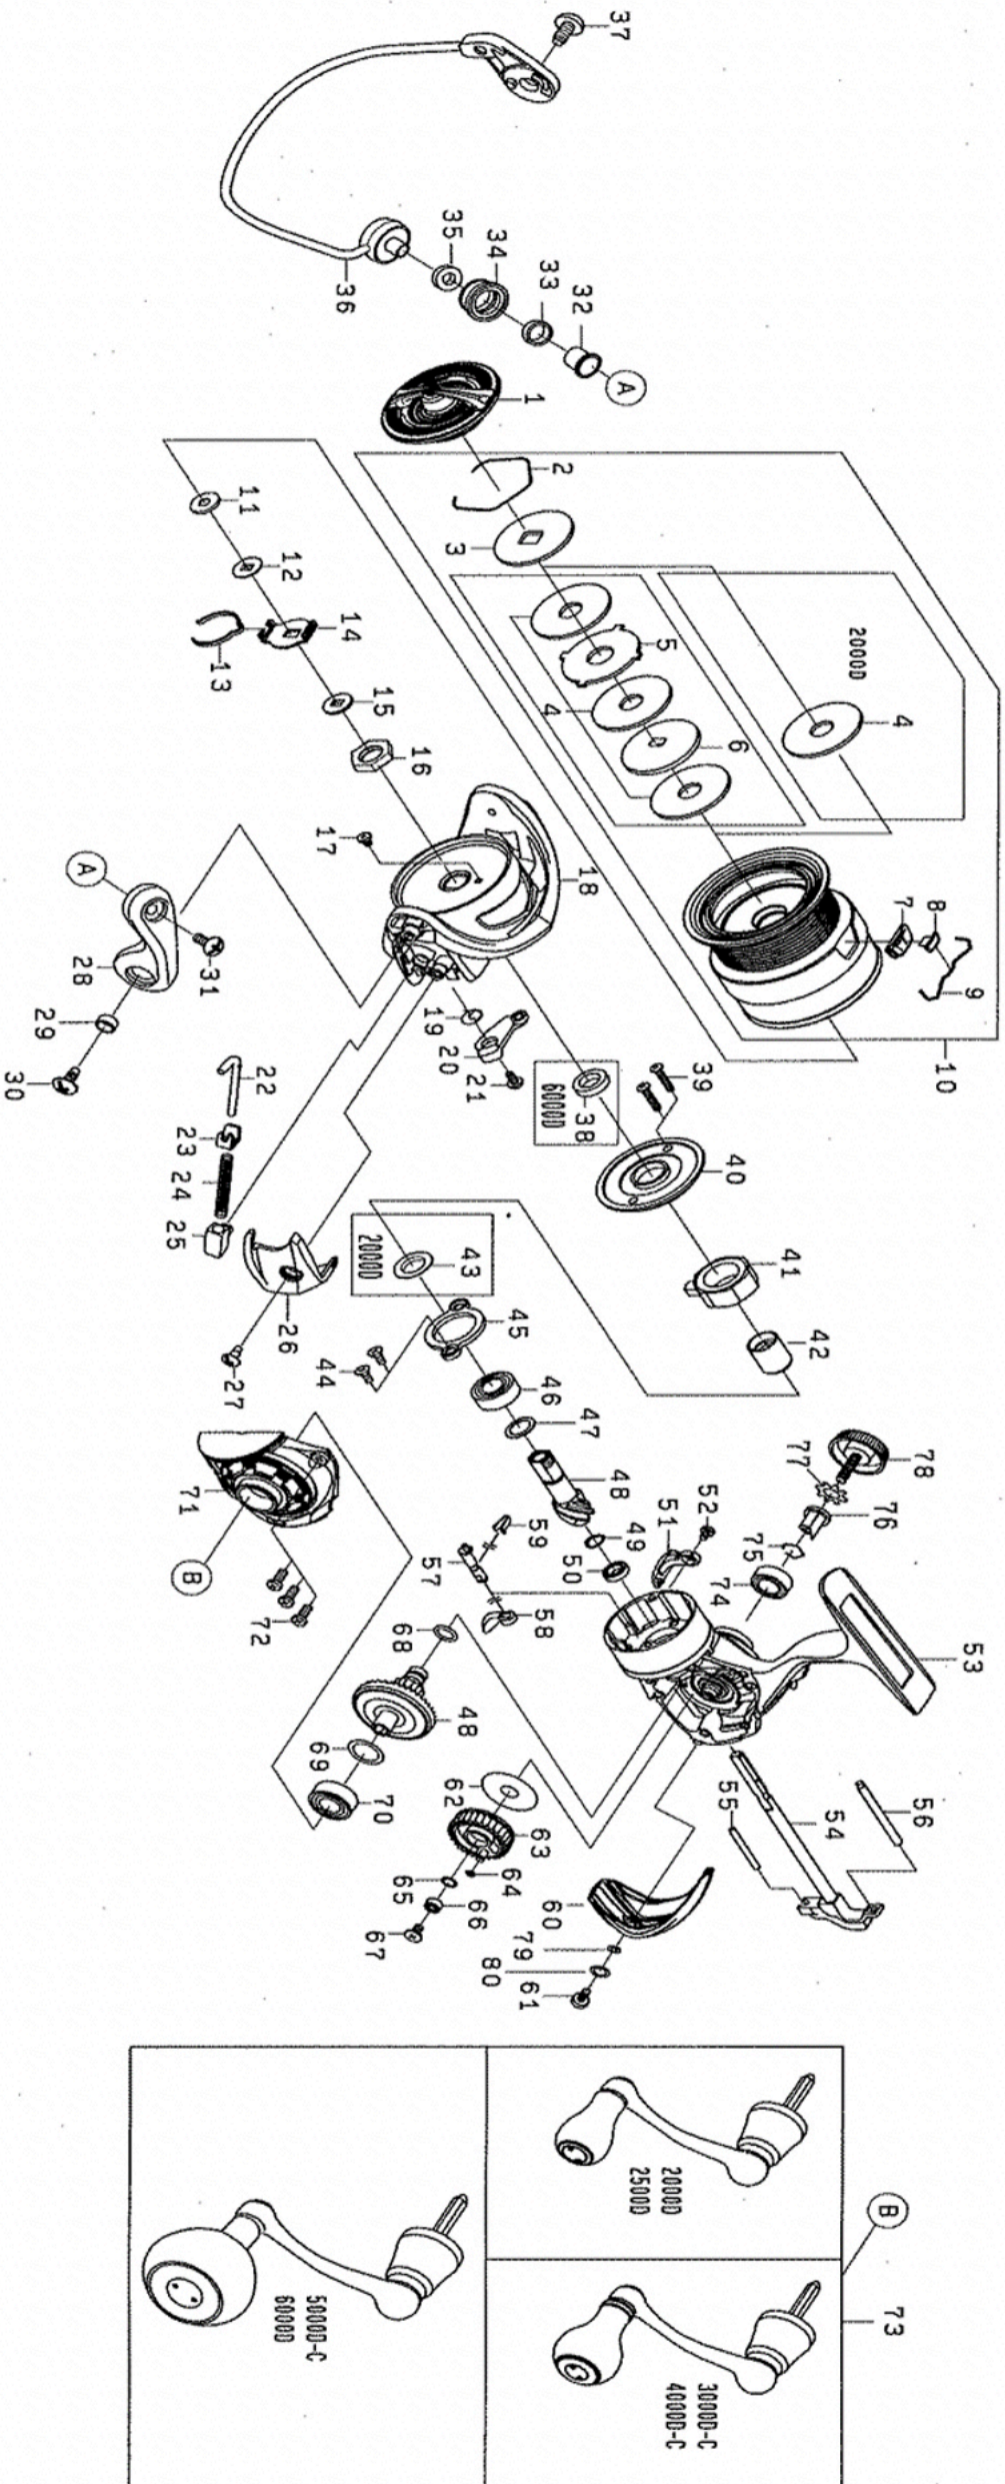

TIERRA LT 4000D-C

Feel Alive.

Please quote by part number, not key number when ordering.
spares@daiwaaustralia.com.au PH: (02) 8644 8644

REEL NAME	MGFT CODE	KEY NO	PARTS CODE	DESCRIPTION
TIERRA LT 4000D-C	S46717D	1	6J698704	DRAG KNOB
TIERRA LT 4000D-C	S46717D	2	6J547101	DRAG RING
TIERRA LT 4000D-C	S46717D	3	6J547001	DRAG DISC WASHER(A)
TIERRA LT 4000D-C	S46717D	4	6J546801	DRAG WASHER
TIERRA LT 4000D-C	S46717D	5	6J546902	DRAG LIP WASHER
TIERRA LT 4000D-C	S46717D	6	6J547001	DRAG DISC WASHER(B)
TIERRA LT 4000D-C	S46717D	7	6J568601	LINE STOPPER PLATE
TIERRA LT 4000D-C	S46717D	8	6J558001	LINE STOPPER
TIERRA LT 4000D-C	S46717D	9	6J314801	LINE STOPPER SPRING
TIERRA LT 4000D-C	S46717D	10	6J939301	SPOOL ASSY
TIERRA LT 4000D-C	S46717D	11	6E398003	SPOOL WASHER (A)
TIERRA LT 4000D-C	S46717D	12	6E467101	SPOOL WASHER (B)
TIERRA LT 4000D-C	S46717D	13	6J953201	CLICK LEAF SPRING
TIERRA LT 4000D-C	S46717D	14	6J546201	CLICK SPRING HOLDER
TIERRA LT 4000D-C	S46717D	15	6J703101	SPOOL WASHER (C)
TIERRA LT 4000D-C	S46717D	16	6J001901	ROTOR NUT
TIERRA LT 4000D-C	S46717D	17	6H022701	ROTOR NUT SCREW
TIERRA LT 4000D-C	S46717D	18	6J567513	ROTOR
TIERRA LT 4000D-C	S46717D	19	6H413601	KICK LEVER SPRING
TIERRA LT 4000D-C	S46717D	20	6J567601	KICK LEVER ASSY
TIERRA LT 4000D-C	S46717D	21	6H417701	KICK LEVER SCREW
TIERRA LT 4000D-C	S46717D	22	6H572001	ARM LEVER SHAFT
TIERRA LT 4000D-C	S46717D	23	6H576101	ARM LEVER SHAFT PLATE
TIERRA LT 4000D-C	S46717D	24	6H414201	ARM LEVER SHAFT SPRING
TIERRA LT 4000D-C	S46717D	25	6J089401	ARM LEVER SHAFT HOLDER
TIERRA LT 4000D-C	S46717D	26	6J567801	ARM LEVER SP COVER
TIERRA LT 4000D-C	S46717D	27	6G270801	ARM LEVER SP COVER SCREW
TIERRA LT 4000D-C	S46717D	28	6H728929	ARM LEVER
TIERRA LT 4000D-C	S46717D	29	6H962401	ARM LEVER SCREW COLLAR
TIERRA LT 4000D-C	S46717D	30	6G205001	ARM LEVER SCREW
TIERRA LT 4000D-C	S46717D	31	6G195602	ROLLER SCREW
TIERRA LT 4000D-C	S46717D	32	6G195501	ROLLER COLLAR(A)
TIERRA LT 4000D-C	S46717D	33	6G220701	ROLLER COLLAR(B)
TIERRA LT 4000D-C	S46717D	34	6J089901	LINE ROLLER
TIERRA LT 4000D-C	S46717D	35	6G874201	ROLLER COLLAR(C)
TIERRA LT 4000D-C	S46717D	36	6J844802	BAIL ASSY
TIERRA LT 4000D-C	S46717D	37	6G205001	BAIL HOLDER SCREW
TIERRA LT 4000D-C	S46717D	38	-	-
TIERRA LT 4000D-C	S46717D	39	6J001601	SEALED CAP SCREW
TIERRA LT 4000D-C	S46717D	40	6J013401	SEALED CAP
TIERRA LT 4000D-C	S46717D	41	6J388401	ONEWAY CLUTCH
TIERRA LT 4000D-C	S46717D	42	6J001403	CLUTCH RING
TIERRA LT 4000D-C	S46717D	43	-	-
TIERRA LT 4000D-C	S46717D	44	6J000901	PINION BEARING PLATE SCREW
TIERRA LT 4000D-C	S46717D	45	6H411501	PINION BEARING PLATE
TIERRA LT 4000D-C	S46717D	46	6G535104	PINION BALL BEARING (A)
TIERRA LT 4000D-C	S46717D	47	63758502	PINION BEARING WASHER (B)
TIERRA LT 4000D-C	S46717D	48	6Z025214	PINION + DRIVE GEAR SET
TIERRA LT 4000D-C	S46717D	49	6H931701	PINION BEARING SPRING WASHER
TIERRA LT 4000D-C	S46717D	50	6G466202	PINION BALL BEARING (B)
TIERRA LT 4000D-C	S46717D	51	6J001101	BAIL KICK COLLAR
TIERRA LT 4000D-C	S46717D	52	6G940402	BAIL KICK COLLAR SCREW
TIERRA LT 4000D-C	S46717D	53	6J938901	BODY ASSY
TIERRA LT 4000D-C	S46717D	54	6J140803	MAIN SHAFT
TIERRA LT 4000D-C	S46717D	55	6J084802	OSCILLATING POST (A)
TIERRA LT 4000D-C	S46717D	56	6H614301	OSCILLATING POST (B)
TIERRA LT 4000D-C	S46717D	57	6H595501	STOPPER CAM
TIERRA LT 4000D-C	S46717D	58	6H595401	STOPPER LEVER
TIERRA LT 4000D-C	S46717D	59	6H697801	STOPPER CAM LEAF SPRING
TIERRA LT 4000D-C	S46717D	60	6J495301	REAR CAP
TIERRA LT 4000D-C	S46717D	61	6J001801	REAR CAP SCREW
TIERRA LT 4000D-C	S46717D	62	6H595701	OSCILLATING GEAR WASHER
TIERRA LT 4000D-C	S46717D	63	6J838001	OSCILLATING GEAR
TIERRA LT 4000D-C	S46717D	64	6G466001	OSCILLATING GEAR O-RING
TIERRA LT 4000D-C	S46717D	65	6H129201	OSCILLATING GEAR BEARING WASHER
TIERRA LT 4000D-C	S46717D	66	6G469005	OSCILLATING GEAR BALL BEARING
TIERRA LT 4000D-C	S46717D	67	6G940402	OSCILLATING GEAR SCREW
TIERRA LT 4000D-C	S46717D	68	6G670501	DRIVE GEAR O-RING
TIERRA LT 4000D-C	S46717D	69	63758502	DRIVE GEAR WASHER
TIERRA LT 4000D-C	S46717D	70	6G467302	DRIVE BALL BEARING (A)
TIERRA LT 4000D-C	S46717D	71	6J939001	BODY COVER ASSY
TIERRA LT 4000D-C	S46717D	72	6G332904	BODY COVER SCREW
TIERRA LT 4000D-C	S46717D	73	6J939201	HANDLE ASSY
TIERRA LT 4000D-C	S46717D	74	6G522706	DRIVE BALL BEARING (B)
TIERRA LT 4000D-C	S46717D	75	6G472401	DRIVE BALL BEARING (B) RING
TIERRA LT 4000D-C	S46717D	76	6F721001	HANDLE COLLAR
TIERRA LT 4000D-C	S46717D	77	61608401	HANDLE WASHER
TIERRA LT 4000D-C	S46717D	78	6H613302	HANDLE CAP
TIERRA LT 4000D-C	S46717D	79	6F037404	REAR CAP WASHER (A)
TIERRA LT 4000D-C	S46717D	80	6B411703	REAR CAP WASHER (B)