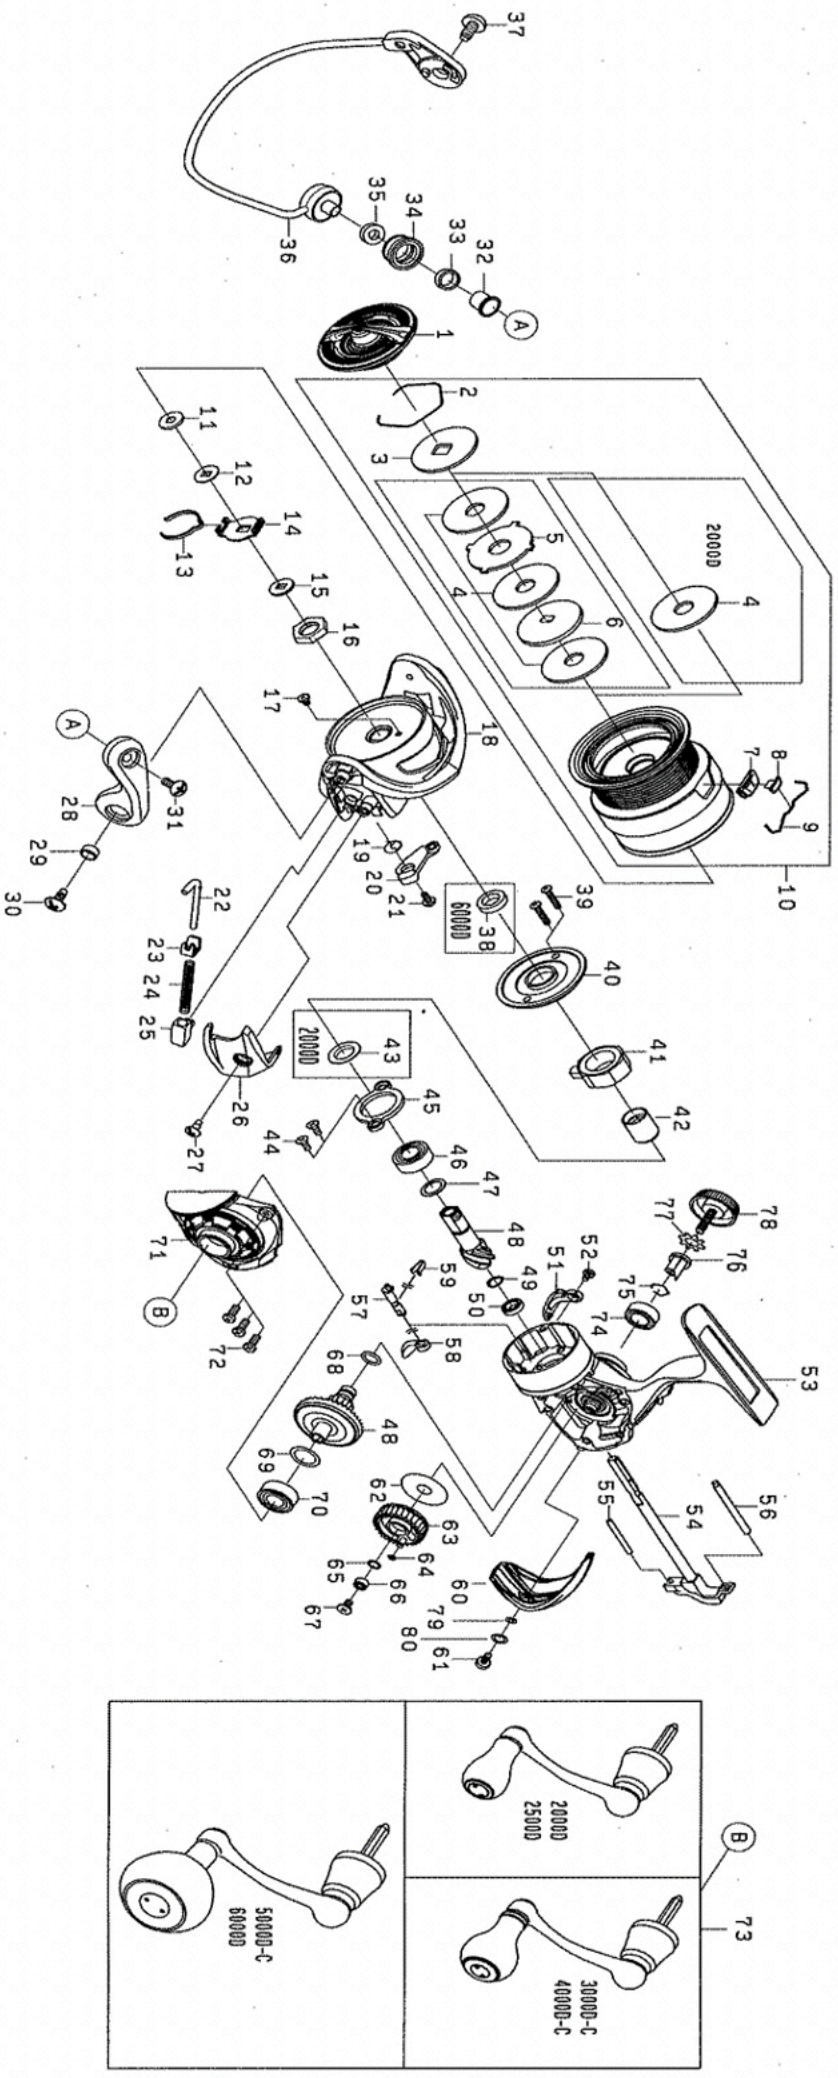

# TIERRA LT 3000D-C

Feel Alive.

Please quote by part number, not key number when ordering.  
spares@daiwaaustralia.com.au PH: (02) 8644 8644

REEL NAME	MGFT CODE	KEY NO	PARTS CODE	DESCRIPTION
TIERRA LT 3000D-C	S46517D	1	6J697603	DRAG KNOB
TIERRA LT 3000D-C	S46517D	2	6J547101	DRAG RING
TIERRA LT 3000D-C	S46517D	3	6J547001	DRAG DISC WASHER(A)
TIERRA LT 3000D-C	S46517D	4	6J546801	DRAG WASHER
TIERRA LT 3000D-C	S46517D	5	6J546902	DRAG LIP WASHER
TIERRA LT 3000D-C	S46517D	6	6J547001	DRAG DISC WASHER(B)
TIERRA LT 3000D-C	S46517D	7	6J558101	LINE STOPPER PLATE
TIERRA LT 3000D-C	S46517D	8	6J558001	LINE STOPPER
TIERRA LT 3000D-C	S46517D	9	6J314801	LINE STOPPER SPRING
TIERRA LT 3000D-C	S46517D	10	6J938701	SPOOL ASSY
TIERRA LT 3000D-C	S46517D	11	6E398003	SPOOL WASHER (A)
TIERRA LT 3000D-C	S46517D	12	6E467101	SPOOL WASHER (B)
TIERRA LT 3000D-C	S46517D	13	6J953201	CLICK LEAF SPRING
TIERRA LT 3000D-C	S46517D	14	6J546201	CLICK SPRING HOLDER
TIERRA LT 3000D-C	S46517D	15	6J703101	SPOOL WASHER (C)
TIERRA LT 3000D-C	S46517D	16	6J001901	ROTOR NUT
TIERRA LT 3000D-C	S46517D	17	6H022701	ROTOR NUT SCREW
TIERRA LT 3000D-C	S46517D	18	6H960056	ROTOR
TIERRA LT 3000D-C	S46517D	19	6H413601	KICK LEVER SPRING
TIERRA LT 3000D-C	S46517D	20	6J038501	KICK LEVER ASSY
TIERRA LT 3000D-C	S46517D	21	6H417701	KICK LEVER SCREW
TIERRA LT 3000D-C	S46517D	22	6H414101	ARM LEVER SHAFT
TIERRA LT 3000D-C	S46517D	23	6H576101	ARM LEVER SHAFT PLATE
TIERRA LT 3000D-C	S46517D	24	6H545701	ARM LEVER SHAFT SPRING
TIERRA LT 3000D-C	S46517D	25	6H414301	ARM LEVER SHAFT HOLDER
TIERRA LT 3000D-C	S46517D	26	6H960201	ARM LEVER SP COVER
TIERRA LT 3000D-C	S46517D	27	6G270801	ARM LEVER SP COVER SCREW
TIERRA LT 3000D-C	S46517D	28	6H728929	ARM LEVER
TIERRA LT 3000D-C	S46517D	29	6H962401	ARM LEVER SCREW COLLAR
TIERRA LT 3000D-C	S46517D	30	6G205001	ARM LEVER SCREW
TIERRA LT 3000D-C	S46517D	31	6G195602	ROLLER SCREW
TIERRA LT 3000D-C	S46517D	32	6G195501	ROLLER COLLAR(A)
TIERRA LT 3000D-C	S46517D	33	6G220701	ROLLER COLLAR(B)
TIERRA LT 3000D-C	S46517D	34	6J089901	LINE ROLLER
TIERRA LT 3000D-C	S46517D	35	6G874201	ROLLER COLLAR(C)
TIERRA LT 3000D-C	S46517D	36	6H984401	BAIL ASSY
TIERRA LT 3000D-C	S46517D	37	6G205001	BAIL HOLDER SCREW
TIERRA LT 3000D-C	S46517D	38	-	-
TIERRA LT 3000D-C	S46517D	39	6J001601	SEALED CAP SCREW
TIERRA LT 3000D-C	S46517D	40	6J001501	SEALED CAP
TIERRA LT 3000D-C	S46517D	41	6J388401	ONEWAY CLUTCH
TIERRA LT 3000D-C	S46517D	42	6J001403	CLUTCH RING
TIERRA LT 3000D-C	S46517D	43	-	-
TIERRA LT 3000D-C	S46517D	44	6J000901	PINION BEARING PLATE SCREW
TIERRA LT 3000D-C	S46517D	45	6H442201	PINION BEARING PLATE
TIERRA LT 3000D-C	S46517D	46	6G467302	PINION BALL BEARING (A)
TIERRA LT 3000D-C	S46517D	47	63758502	PINION BEARING WASHER (B)
TIERRA LT 3000D-C	S46517D	48	6Z025209	PINION + DRIVE GEAR SET
TIERRA LT 3000D-C	S46517D	49	6H931701	PINION BEARING SPRING WASHER
TIERRA LT 3000D-C	S46517D	50	6H959601	PINION BALL BEARING (B)
TIERRA LT 3000D-C	S46517D	51	6J001101	BAIL KICK COLLAR
TIERRA LT 3000D-C	S46517D	52	6G940402	BAIL KICK COLLAR SCREW
TIERRA LT 3000D-C	S46517D	53	6J937701	BODY ASSY
TIERRA LT 3000D-C	S46517D	54	6J140703	MAIN SHAFT
TIERRA LT 3000D-C	S46517D	55	6J084801	OSCILLATING POST (A)
TIERRA LT 3000D-C	S46517D	56	6H614301	OSCILLATING POST (B)
TIERRA LT 3000D-C	S46517D	57	6H595501	STOPPER CAM
TIERRA LT 3000D-C	S46517D	58	6H595401	STOPPER LEVER
TIERRA LT 3000D-C	S46517D	59	6H697801	STOPPER CAM LEAF SPRING
TIERRA LT 3000D-C	S46517D	60	6J492601	REAR CAP
TIERRA LT 3000D-C	S46517D	61	6J001801	REAR CAP SCREW
TIERRA LT 3000D-C	S46517D	62	6H595701	OSCILLATING GEAR WASHER
TIERRA LT 3000D-C	S46517D	63	6H595801	OSCILLATING GEAR
TIERRA LT 3000D-C	S46517D	64	6H770601	OSCILLATING GEAR O-RING
TIERRA LT 3000D-C	S46517D	65	6H129201	OSCILLATING GEAR BEARING WASHER
TIERRA LT 3000D-C	S46517D	66	6G469005	OSCILLATING GEAR BALL BEARING
TIERRA LT 3000D-C	S46517D	67	6G940402	OSCILLATING GEAR SCREW
TIERRA LT 3000D-C	S46517D	68	6G670501	DRIVE GEAR O-RING
TIERRA LT 3000D-C	S46517D	69	63758502	DRIVE GEAR WASHER
TIERRA LT 3000D-C	S46517D	70	6G467302	DRIVE BALL BEARING (A)
TIERRA LT 3000D-C	S46517D	71	6J937901	BODY COVER ASSY
TIERRA LT 3000D-C	S46517D	72	6G332904	BODY COVER SCREW
TIERRA LT 3000D-C	S46517D	73	6J938601	HANDLE ASSY
TIERRA LT 3000D-C	S46517D	74	6G522706	DRIVE BALL BEARING (B)
TIERRA LT 3000D-C	S46517D	75	6G472401	DRIVE BALL BEARING (B) RING
TIERRA LT 3000D-C	S46517D	76	6F721001	HANDLE COLLAR
TIERRA LT 3000D-C	S46517D	77	61608401	HANDLE WASHER
TIERRA LT 3000D-C	S46517D	78	6H613302	HANDLE CAP
TIERRA LT 3000D-C	S46517D	79	6F037404	REAR CAP WASHER (A)
TIERRA LT 3000D-C	S46517D	80	6B411703	REAR CAP WASHER (B)