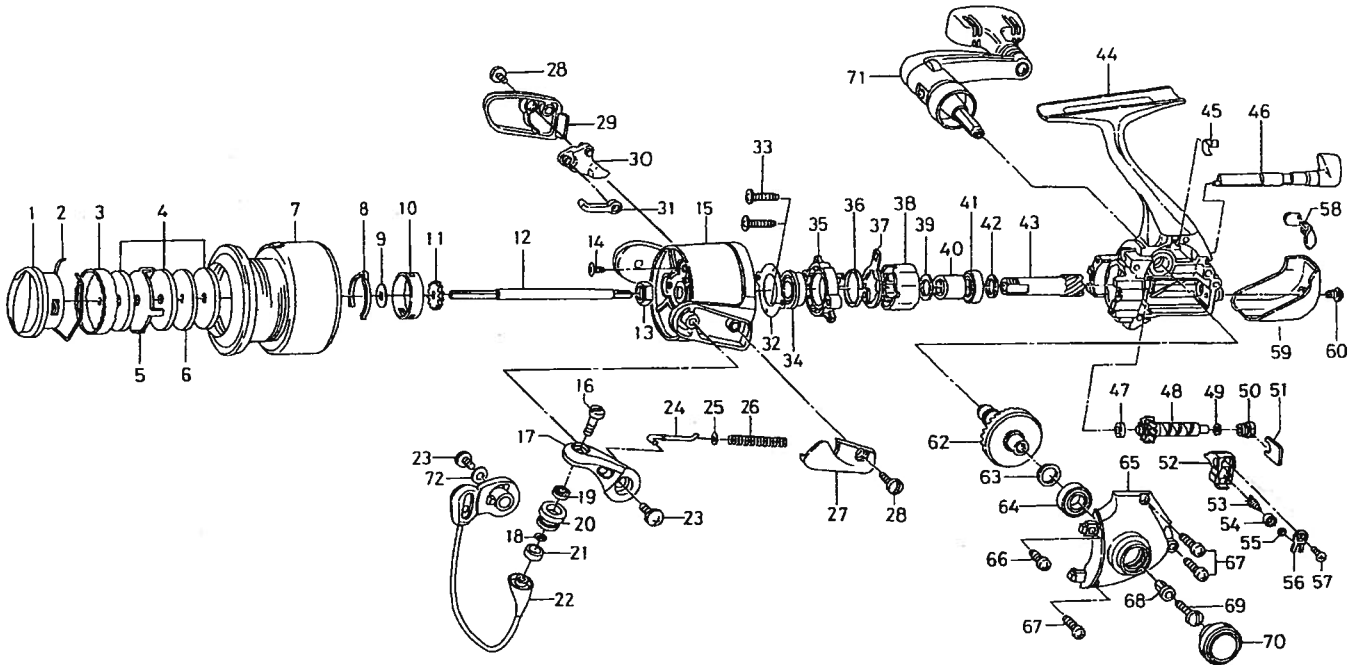

**TEAM DAIWA-S2500CU**

Please order by part number, not key number

Key No.	Parts No.	Parts Name
2-7	G11-6801	SPOOL
1	F63-2802	DRAG KNOB
2	F71-0001	DRAG WASHER RET
3	F67-4301	DRAG KNOB CLICK PLT
4	F69-0901	DRAG WASHER
5	F67-6401	EARED WASHER
6	F67-6301	KEY WASHER
8	F70-4901	SPOOL CLICK LEAF SPRING
9	E39-4001	SPOOL WASHER
10	E12-2303	CLICK LEAF SPRING HOLDER
11	E36-5301	CLICK GEAR
12	F65-2701	MAIN SHAFT
13	341-9203	ROTOR NUT
14	B55-7601	ROTOR NUT LOCK SCREW
15	F92-4902	ROTOR
16	F92-1701	LINE ROLLER SCREW
17	F89-2208	BAIL ARM
18	F89-7101	LINE ROLLER WASHER
19	G02-0801	BALL BEARING A
20	F92-1601	LINE ROLLER
21	G04-7601	LINE ROLLER COLLAR
22	F93-7202	BAIL
23	351-7701	BAIL HOLDER SCREW
24	F89-2301	BAIL SPRING SHAFT
25	E31-3901	BAIL SPRING WASHER
26	F89-2401	BAIL SPRING
27	F89-2603	BAIL SPRING COVER
28	351-1801	BAIL HOLDER COVER SCREW
29	F89-3403	BAIL TRIP COVER
30	F62-4701	BAIL TRIP LEVER
31	F62-4601	BAIL TRIP PLT
32	F92-5801	BEARING RET A
33	E24-7402	BEARING RET SCREW
34	F22-6701	BALL BEARING B
35	F92-4801	BEARING RET B
36	F67-5401	BEARING RET C