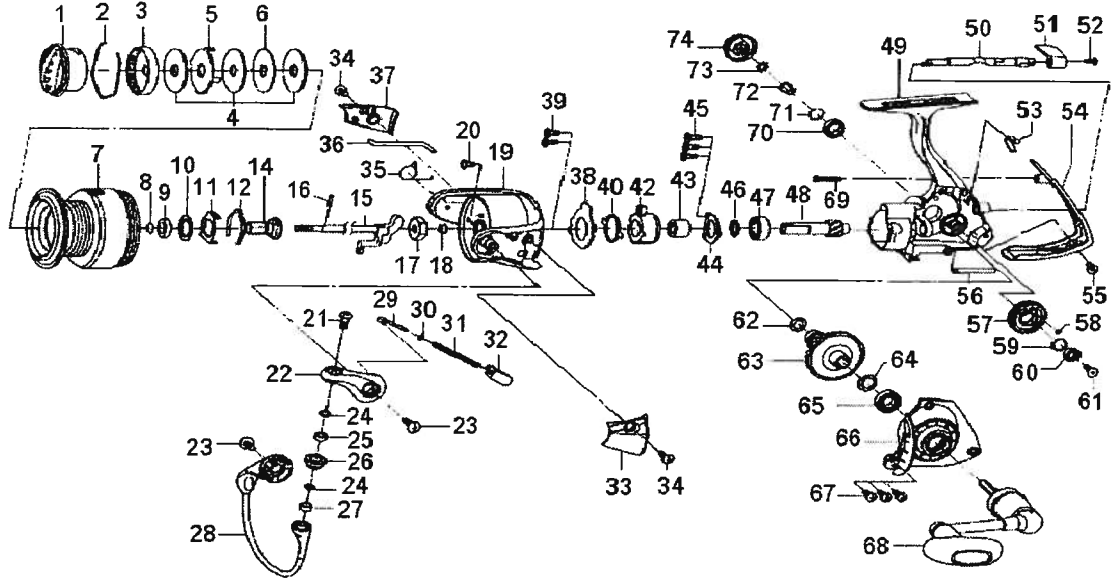

SPINNING REEL TD TIERRA 1500/2000

Key No.	Parts No.	Parts Name	Key No.	Parts No.	Parts Name
1	G84-7201	DRAG KNOB	40	G46-5401	CLUTCH CAM RET
2	F74-2501	DRAG WASHER RET	42	G53-9201	ROLLER CLUTCH
3	F90-8701	DRAG KNOB CLICK PLT	43	G71-6201	SPACING SLEEVE
4	F63-5001	DRAG WASHER	44	G46-7402	BEARING RET B
5	F63-5201	EARED WASHER	45	G55-7101	BEARING RET B SCREW
6	F63-5101	KEY WASHER	46	375-8509	BEARING RET WASHER
2-7	G84-6901	SPOOL	47	G53-5101	BALL BEARING B
8	G47-2401	SPOOL RET	48	G72-4601	PINION GEAR
9	G72-0401	SPOOL COLLAR	49	G84-6301	BODY
10	F62-5500	SPOOL WASHER	50	G69-8601	A/R CAM
11	G69-3901	CLICK LEAF SPRING HOLDER	51	G69-9406	A/R LEVER
12	F70-4901	SPOOL CLICK LEAF SPRING	52	G69-9501	A/R LEVER SCREW
14	G62-7901	SPOOL METAL	53	G72-6201	A/R CAM SPRING
15	G85-0101	MAIN SHAFT	54	G72-4901	REAR COVER
16	G37-5001	PIN	55	G33-2702	REAR COVER SCREW A
17	G69-9801	ROTOR NUT	56	G62-9902	STABILIZER BAR
18	G69-9701	ROTOR NUT COLLAR	57	G62-9502	OSC GEAR
19	G63-0510	ROTOR	58	G46-6001	O RING A
20	G62-7701	ROTOR NUT LOCK SCREW	59	G46-6100	OSC GEAR WASHER
21	G19-5602	LINE ROLLER SCREW	60	F05-5602	BALL BEARING C
22	G61-2312	BAIL ARM	61	F20-6902	OSC GEAR SCREW
23	G20-5001	BAIL ARM SCREW	62	G67-0501	O RING B
24	F89-7101	LINE ROLLER WASHER	63	G69-9001	DRIVE GEAR
25	G28-1601	BALL BEARING A	64	375-8500	DRIVE GEAR WASHER
26	F92-1601	LINE ROLLER	65	G46-7302	BALL BEARING D
27	G04-7601	LINE ROLLER COLLAR	66	G84-6601	SIDE COVER
28	G63-0701	BAIL	67	G33-2902	SIDE COVER SCREW
29	G47-1801	BAIL SPRING SHAFT	68	G84-6701	HANDLE
30	E31-3901	BAIL SPRING WASHER	69	E11-9602	REAR COVER SCREW B
31	G47-1701	BAIL SPRING	70	F01-6401	BALL BEARING E
32	G61-2101	BAIL SPRING HOLDER	71	G47-2401	BALL BEARING RET
33	G63-0601	BAIL SPRING COVER	72	F72-1001	HANDLE COLLAR
34	G27-0801	BAIL SPRING COVER SCREW	73	160-8101	LOCK WASHER
35	G61-3101	BAIL TRIP LEVER SPRING	74	G70-0201	HANDLE SCREW
36	G63-0801	BAIL TRIP LEVER			
37	G63-0901	BAIL TRIP LEVER COVER			
38	G61-1201	BEARING RET A			
39	G55-7101	BEARING RET A SCREW			