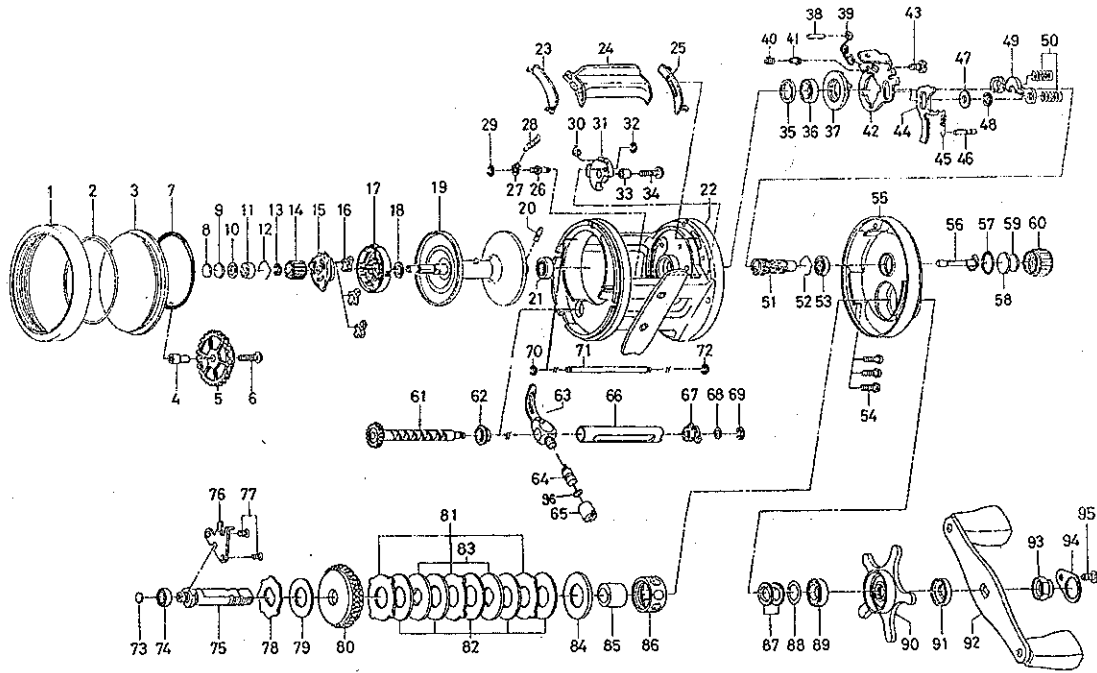

TEAM DAIWA LUNA 300

Key No.	Parts No.	Parts Name
1	6F798111	Left side outer ring
2	6F798201	Bearing retainer (A)
3	6G145806	Left side plate
4	6F918901	Collar (A)
5	6F918801	Idle gear
6	6F935401	Screw (A)
7	6F798301	"O"ring (A)
8	63757404	Spacer (A)
9	63757411	Spacer (B)
10	6G185101	Spacer (C)
11	6G511502	Ball bearing (A)
12	6F032201	Bearing retainer (B)
13-21	6Z017536	Spool assembly
22	6G144904	Frame assembly
23	6F793306	Spacer (D)
24	6F910901	Clutch lever
25	6F793203	Spacer (E)
26	6F924001	Pin (A)
27	6G039701	Click pawl
28	6F995501	Click spring (A)
29	6B864101	Click retainer
30	6F924101	Click spring (B)
31	6F924201	Click lever
32	6B864101	Click lever retainer
33	6F940301	Collar (B)
34	63522501	Click lever screw
35	6F793401	Washer (A)
36	6G431001	Ball bearing (B)
37	6F793501	Clutch cam
38	6F794401	Pin (B)
39	6G034601	Clutch spring
40	6F287901	Spring (A)
41	6G002901	Pin (C)
42	6F793702	Yoke plate
43	6F793801	Screw (B)
44	6F793901	Clutch trip lever
45	6F794701	Spring (B)
46	6F794601	Pin (D)
47	63716907	Washer (B)
48	63201402	Retainer
49	6F794801	Yoke
50	6F794901	Yoke spring
51	6F795002	Pinion gear
52	6E219701	Bearing retainer (C)
53	6G430901	Ball bearing (C)
54	63511106	Right side plate screw
55	6G144705	Right side plate
56	6F800501	Pinion shaft
57	61715201	"O"ring (B)
58	6B175401	Spool adjusting cap metal
59	6B175503	Spacer (F)
60	6F574403	Cast control cap
61	6F918201	Worm shaft assembly
62	6F917401	Worm shaft holder (A)
63	6F971201	Line guide
64	61214212	Line guide pawl
65	63415901	Pawl cap
66	6F917501	Level wind guard
67	6F795801	Worm shaft holder (B)
68	63761801	Worm shaft washer
69	63205901	Worm shaft retainer
70	6F550501	Stabilizer bar retainer (A)
71	6G456401	Stabilizer bar
72	6F550501	Stabilizer bar retainer (B)
73	6F575601	Drive shaft washer (A)
74	6B550301	Ball bearing (D)
75	6F938601	Drive shaft
76	6F794101	Drive shaft retainer
77	6E134501	Drive shaft retainer screw
78	6G120901	Anti-reverse ratchet
79	6E425302	Drive shaft washer (B)
80	6F939201	Drive gear
81	6F796101	Eared washer
82	6G455801	Drag washer
83	6F796301	Key washer (A)
84	6B360303	Key washer (B)
85	6G926101	Gear shaft collar
86	6F552703	Roller clutch
87	61508901	Drag spring washer
88	6F366801	Bearing washer
89	6G427202	Ball bearing (E)
90	6G680401	Star drag
91	6F850401	Handle collar
92	6G680501	Handle assembly
93	6G682301	Handle nut
94	6G678901	Handle nut plate
95	6G609201	Handle nut plate screw
96	63754100	Washer (C)