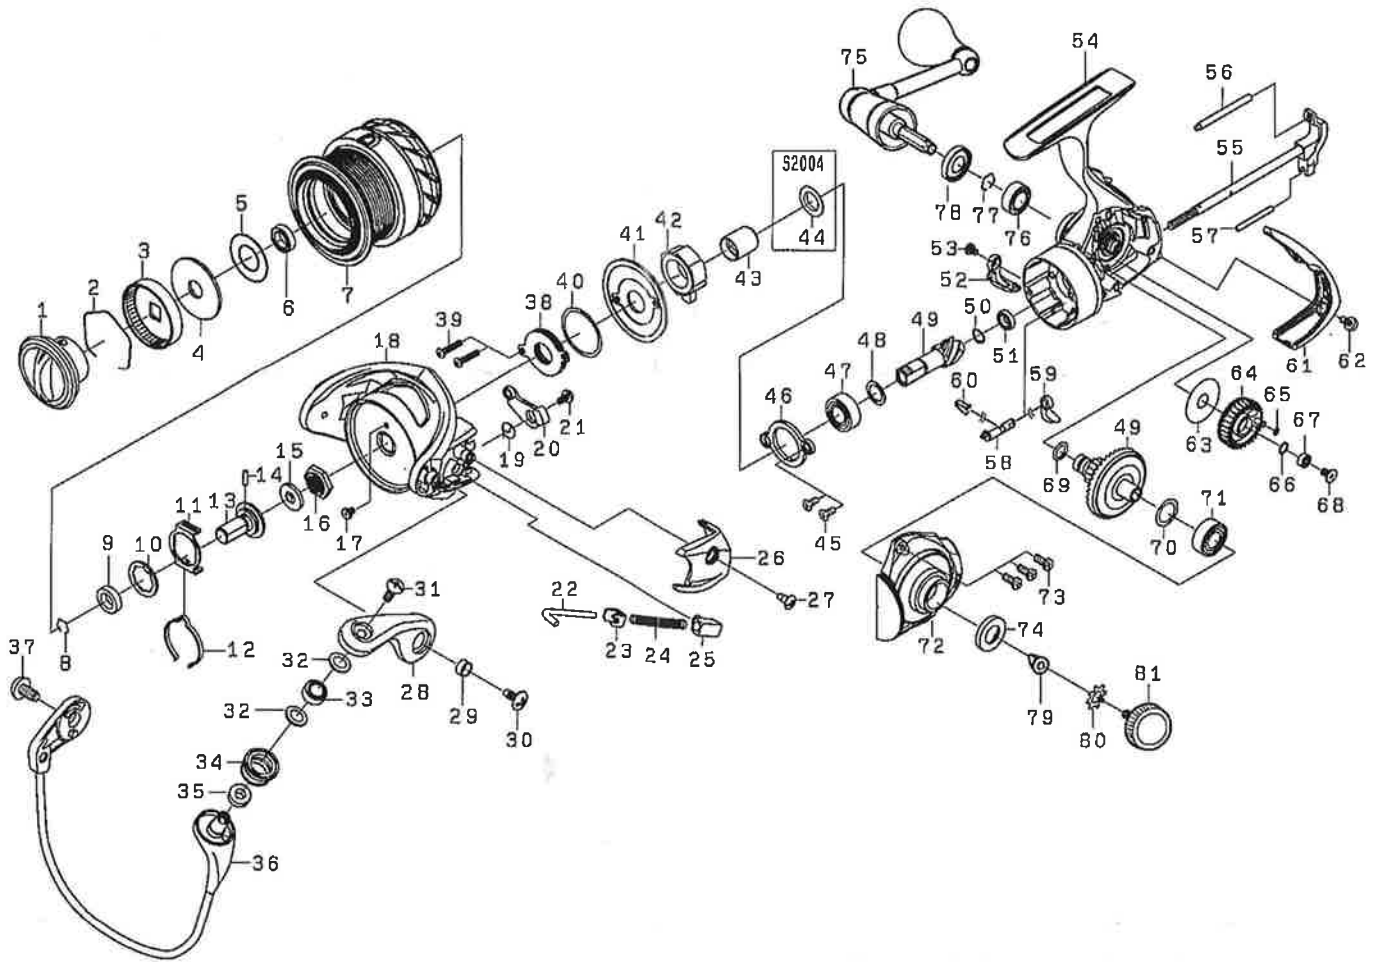

SPINNING REEL

*Please order by parts number, not key number.

SILVER WOLF S2004/S2506

Key No.	Parts Name	S2004 Parts No.	S2506 Parts No.
1	Drag Knob	6J290101	6J290601
2	Drag Washer Retainer	6F742501	6F710001
3	Drag Knob Click Plate	6F908704	6F895307
4	Drag Washer	6H806401	6H806601
5	Washer (A)	6G025101	6G025001
6	Ball Bearing (A)	6E306801	6E306801
2~7	Spool Assembly	6J289801	6J290401
8	Collar Retainer	6G472401	6G472401
9	Collar (A)	6H624801	6H624801
10	Washer (B)	6H806300	6H806300
11	Click Leaf Spring Holder	6H416001	6H416001
12	Spool Click Leaf Spring	6H416101	6H416101
13	Spool Metal	6H717701	6H717701
14	Pin	6G375001	6G375001
15	Packing (A)	6H986901	6H986901
16	Rotor Nut	6H961101	6H961101
17	Screw (A)	6H022701	6H022701
18	Rotor	6H974317	6H960034
19	Bail Trip Lever Spring	6H443301	6H413601
20	Bail Trip Lever	6H443401	6J038501
21	Screw (B)	6H417701	6H417701
22	Bail Spring Shaft	6H443601	6H414101
23	Bail Spring Plate	6H576101	6H576101
24	Bail Spring	6H442401	6H545701
25	Bail Spring Holder	6H414301	6H414301
26	Cover (A)	6H974401	6H960201
27	Screw (C)	6G270801	6G270801
28	Bail Arm	6H728905	6H728905
29	Collar (B)	6H962401	6H962401
30	Screw (D)	6G205001	6G205001
31	Screw (E)	6G195602	6G195602
32	Washer (C)	6F897101	6F897101
33	Ball Bearing (B)	6G281601	6G281601
34	Line Roller	6J089901	6J089901
35	Collar (C)	6G874201	6G874201
36	Bail Assembly	6J093501	6J096801
37	Screw (F)	6G205001	6G205001
38	Magnet Assembly	6H532602	6H532602
39	Screw (G)	6J001601	6J001601
40	"O" Ring (A)	6J212501	6J212501
41	Cover (B)	6J100301	6J100301