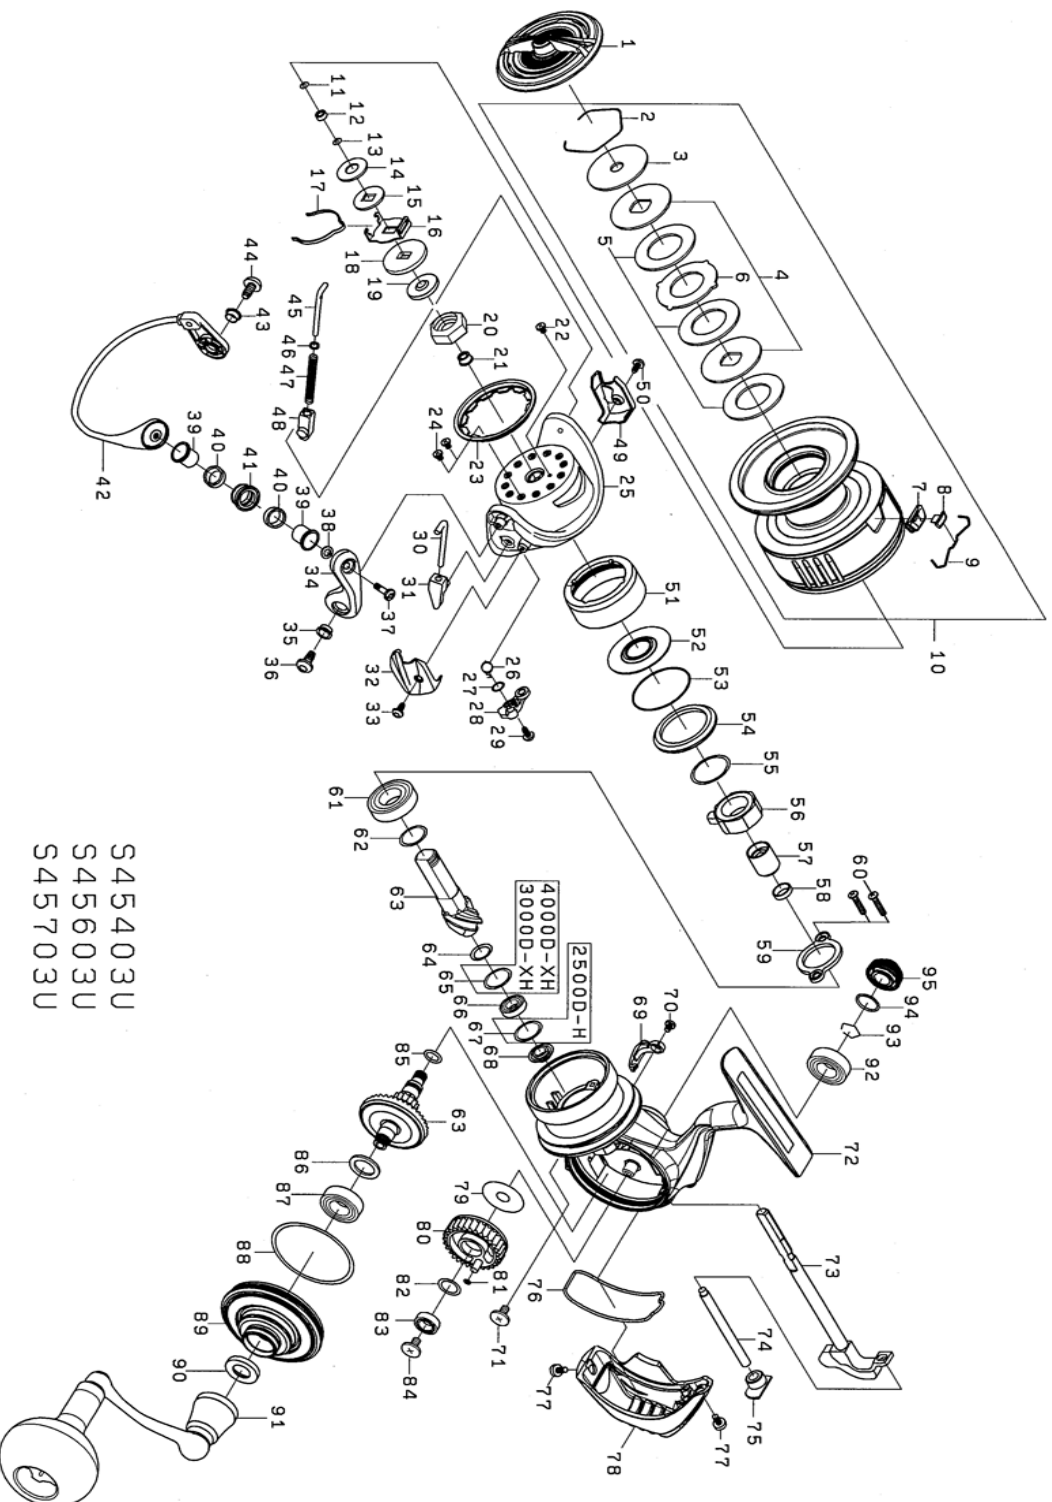

SALTIST MQ 4000DXH

Feel Alive.

Please quote by part number, not key number when ordering.
spares@daiwaaustralia.com.au PH: (02) 8644 8644

S45403U
S45603U
S45703U

| REEL NAME | MGFT CODE | KEY NO | PARTS CODE | DESCRIPTION |
|--------------------|-----------|--------|------------|--------------------------|
| SALTIST MQ 4000DXH | S45703U | 1 | 6M037801 | DRAG KNOB |
| SALTIST MQ 4000DXH | S45703U | 2 | 6J547101 | DRAG WASHER RETAINER |
| SALTIST MQ 4000DXH | S45703U | 3 | 6M037701 | DRAG KNOB WASHER |
| SALTIST MQ 4000DXH | S45703U | 4 | 6J547001 | KEY WASHER |
| SALTIST MQ 4000DXH | S45703U | 5 | 6J546803 | DRAG WASHER |
| SALTIST MQ 4000DXH | S45703U | 6 | 6J546902 | EARED WASHER |
| SALTIST MQ 4000DXH | S45703U | 7 | 6J568601 | LINE STOPPER PLATE |
| SALTIST MQ 4000DXH | S45703U | 8 | 6J558001 | LINE STOPPER |
| SALTIST MQ 4000DXH | S45703U | 9 | 6J314801 | LINE STOPPER SPRING |
| SALTIST MQ 4000DXH | S45703U | 10 | 6M178501 | SPOOL ASSY |
| SALTIST MQ 4000DXH | S45703U | 11 | 6M037401 | SPOOL BEARING WASHER (A) |
| SALTIST MQ 4000DXH | S45703U | 12 | 6G469005 | SPOOL BALL BEARING (A) |
| SALTIST MQ 4000DXH | S45703U | 13 | 6B411706 | SPOOL BEARING WASHER (B) |
| SALTIST MQ 4000DXH | S45703U | 14 | 6E398003 | SPOOL WASHER (A) |
| SALTIST MQ 4000DXH | S45703U | 15 | 6E467101 | SPOOL WASHER (B) |
| SALTIST MQ 4000DXH | S45703U | 16 | 6M021401 | CLICK HOLDER |
| SALTIST MQ 4000DXH | S45703U | 17 | 6H416101 | CLICK LEAF SPRING |
| SALTIST MQ 4000DXH | S45703U | 18 | 6J703101 | SPOOL WASHER (C) |
| SALTIST MQ 4000DXH | S45703U | 19 | 6H986901 | ROTOR NUT PACKING |
| SALTIST MQ 4000DXH | S45703U | 20 | 6M181301 | ROTOR NUT |
| SALTIST MQ 4000DXH | S45703U | 21 | 6J808501 | ROTOR NUT COLLAR |
| SALTIST MQ 4000DXH | S45703U | 22 | 6H022701 | ROTOR NUT SCREW |
| SALTIST MQ 4000DXH | S45703U | 23 | 6J284001 | ROTOR COVER |
| SALTIST MQ 4000DXH | S45703U | 24 | 6H022701 | ROTOR COVER SCREW |
| SALTIST MQ 4000DXH | S45703U | 25 | 6J571903 | ROTOR |
| SALTIST MQ 4000DXH | S45703U | 26 | 6J435201 | BAIL TRIP LEVER SPRING |
| SALTIST MQ 4000DXH | S45703U | 27 | 6J339502 | BAIL TRIP LEVER WASHER |
| SALTIST MQ 4000DXH | S45703U | 28 | 6J572001 | BAIL TRIP LEVER |
| SALTIST MQ 4000DXH | S45703U | 29 | 6H417701 | BAIL TRIP LEVER SCREW |
| SALTIST MQ 4000DXH | S45703U | 30 | 6J262601 | ARM LEVER SHAFT |
| SALTIST MQ 4000DXH | S45703U | 31 | 6J262701 | ARM LEVER SHAFT HOLDER |
| SALTIST MQ 4000DXH | S45703U | 32 | 6J572202 | ARM LEVER COVER |
| SALTIST MQ 4000DXH | S45703U | 33 | 6J255201 | ARM LEVER COVER SCREW |
| SALTIST MQ 4000DXH | S45703U | 34 | 6J254812 | ARM LEVER |
| SALTIST MQ 4000DXH | S45703U | 35 | 6J254901 | ARM LEVER COLLAR |
| SALTIST MQ 4000DXH | S45703U | 36 | 6J255001 | ARM LEVER SCREW |
| SALTIST MQ 4000DXH | S45703U | 37 | 6J257001 | ROLLER SCREW |
| SALTIST MQ 4000DXH | S45703U | 38 | 6F897101 | ROLLER WASHER |
| SALTIST MQ 4000DXH | S45703U | 39 | 6M162601 | ROLLER COLLAR (A) |
| SALTIST MQ 4000DXH | S45703U | 40 | 6M162501 | ROLLER COLLAR (B) |
| SALTIST MQ 4000DXH | S45703U | 41 | 6J256502 | LINE ROLLER |
| SALTIST MQ 4000DXH | S45703U | 42 | 6J903401 | BAIL |
| SALTIST MQ 4000DXH | S45703U | 43 | 6J254901 | BAIL HOLDER COLLAR |
| SALTIST MQ 4000DXH | S45703U | 44 | 6J255001 | BAIL HOLDER SCREW |
| SALTIST MQ 4000DXH | S45703U | 45 | 6G298201 | BAIL SPRING SHAFT |
| SALTIST MQ 4000DXH | S45703U | 46 | 6G685401 | BAIL SPRING WASHER |
| SALTIST MQ 4000DXH | S45703U | 47 | 6G944501 | BAIL SPRING |
| SALTIST MQ 4000DXH | S45703U | 48 | 6G471602 | BAIL SPRING HOLDER |
| SALTIST MQ 4000DXH | S45703U | 49 | 6J572702 | BAIL SPRING COVER |
| SALTIST MQ 4000DXH | S45703U | 50 | 6J255201 | BAIL SPRING COVER SCREW |
| SALTIST MQ 4000DXH | S45703U | 51 | 6J777906 | MAGSEALED CAP |
| SALTIST MQ 4000DXH | S45703U | 52 | 6J777601 | MAGSEALED PLATE |
| SALTIST MQ 4000DXH | S45703U | 53 | 6J791001 | MADSEALED CAP O RING |
| SALTIST MQ 4000DXH | S45703U | 54 | 6J777802 | MADSEALED COLLAR |
| SALTIST MQ 4000DXH | S45703U | 55 | 6I639901 | ONEWAY CLUTCH WASHER |
| SALTIST MQ 4000DXH | S45703U | 56 | 6I388402 | ONEWAY CLUTCH |
| SALTIST MQ 4000DXH | S45703U | 57 | 6I536102 | CLUTCH RING |
| SALTIST MQ 4000DXH | S45703U | 58 | 6I536202 | CLUTCH RING COLLAR |
| SALTIST MQ 4000DXH | S45703U | 59 | 6J778201 | BEARING PLATE |
| SALTIST MQ 4000DXH | S45703U | 60 | 6J000901 | BEARING PLATE SCREW |