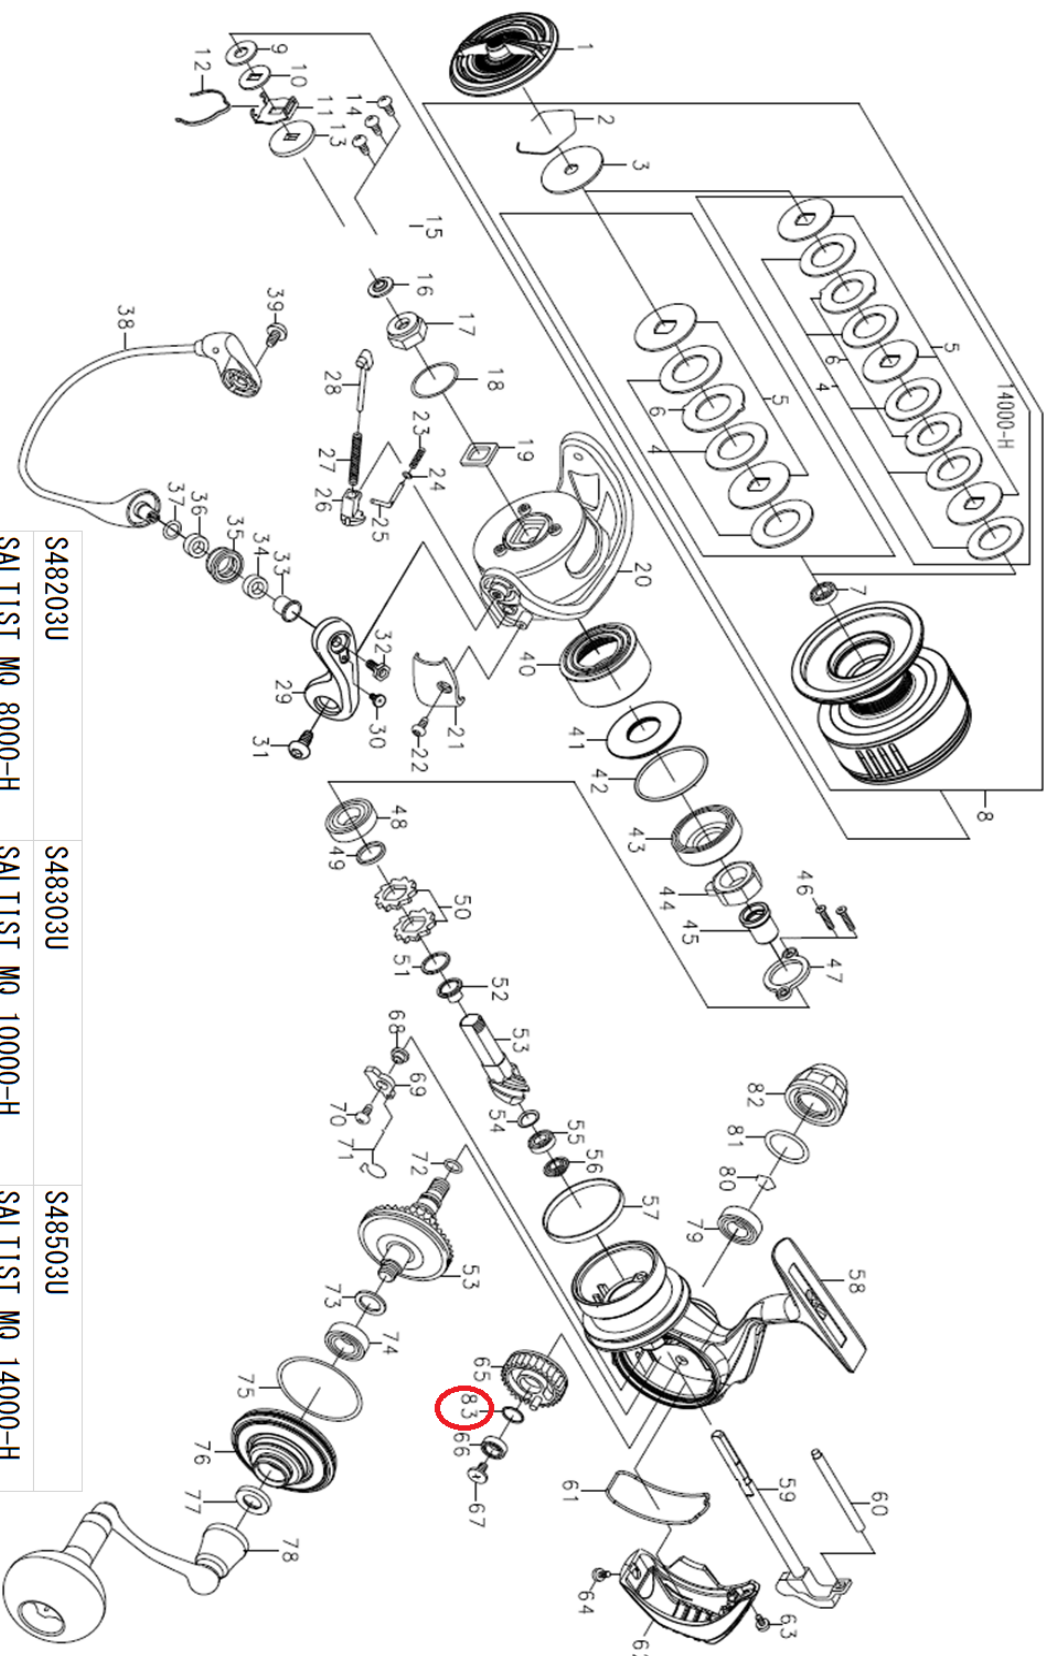

SALTIST MQ 14000H

Feel Alive.

Please quote by part number, not key number when ordering.
spares@daiwaaustralia.com.au PH: (02) 8644 8644

S48203U	S48303U	S48503U
SALTIST MQ 8000-H	SALTIST MQ 10000-H	SALTIST MQ 14000-H