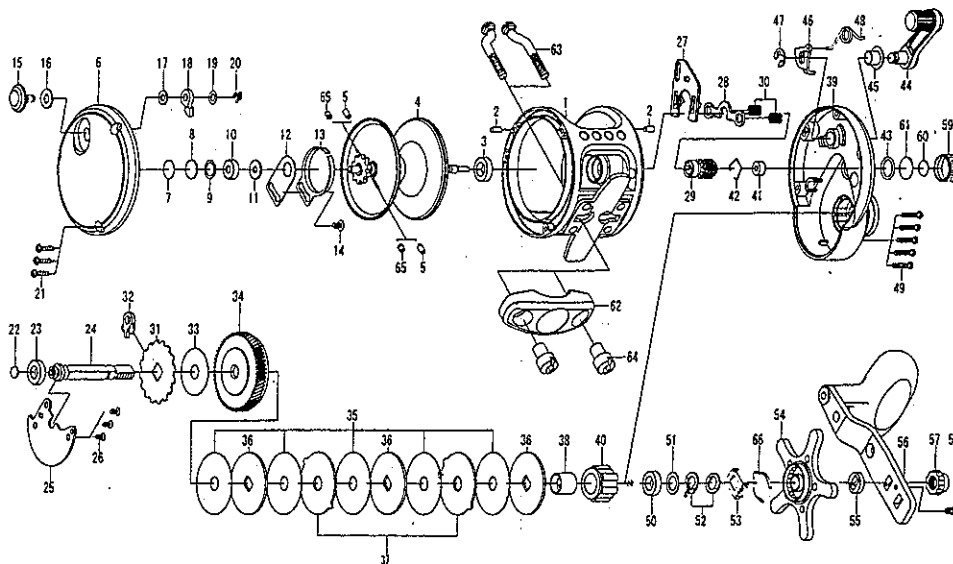

## STT30T Key No.

Key No.	Parts No.	Parts Name
1	6E604201	Frame assembly
2	6G211701	Pin
3	6G427201	Ball bearing (A)
4	6G602901	Spool assembly
5	6B352701	Brake collar (A)
6	6E604501	Left side plate
7	6G275300	Bearing washer (A)
8	6G212401	Bearing washer (B)
9	6F956702	Bearing washer (C)
10	6G427701	Ball bearing (B)
11	6E610501	Bearing washer (D)
12	6F131802	Click spring retainer
13	6E610601	Click spring
14	63517701	Click spring screw
15	6G603401	Click button
16	63759301	Click button washer (A)
17	63751101	Click button washer (B)
18	6E611001	Click pawl
19	63731600	Click button washer (C)
20	63201402	Click pawl retainer
21	6G473701	Left side plate screw
22	6F733501	Drive shaft washer
23	6E611201	Ball bearing (D)
24	6G603501	Drive shaft
25	6G603601	Drive shaft retainer
26	6G212901	Drive shaft retainer screw
27	6G603701	Yoke plate
28	6G603801	Yoke
29	6G459701	Pinion gear
30	6F935201	Yoke spring
31	6G603901	Anti-reverse ratchet
32	6E489001	Anti-reverse pawl
33	6G604001	Drag washer (B)
34	6G604101	Drive gear
35	6G604201	Drag washer (A)
36	6G604301	Key washer
37	6G604401	Eared washer
38	6E610701	Collar (A)
39	6E604801	Right side plate
40	6F552703	Handle metal