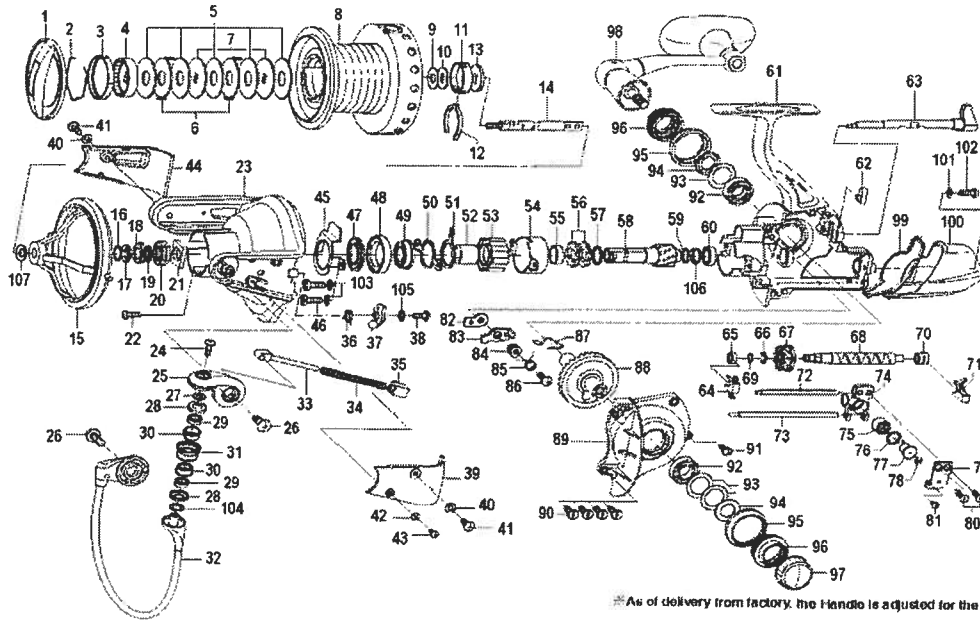

# SPINNING REEL SALTIGA SURF 4500/5000/5500/6000

\*As of delivery from factory, the Handle is adjusted for the left-handed

**Key**

No.	Parts No.	Parts Name
1	G88-1901	DRAG KNOB
2	G83-5601	DRAG WASHER RET
3	G74-5601	DRAG RATCHET PACKING
4	G77-2201	DRAG RATCHET
5	F75-5501	DRAG WASHER
6	F75-5701	EARED WASHER
7	F88-1702	KEY WASHER
2-8	G88-1801	SPOOL
9	E39-9201	SPOOL WASHER A
10	F04-3401	SPOOL WASHER B
11	F20-4001	CLICK LEAF SPRING HOLDER
12	B74-7701	SPOOL CLICK LEAF SPRING
13	E26-7501	MAIN SHAFT WASHER
14	G77-0402	MAIN SHAFT
15	G54-1601	LINE GUARD
16	G40-8301	LINE GUARD SPRING WASHER
17	320-1611	LINE GUARD RET
18	G74-0901	ROTOR NUT PACKING PLT
19	G18-0201	ROTOR NUT PACKING
20	G74-0801	ROTOR NUT
21	G39-2201	ROTOR NUT HOLD PLT
22	G17-1402	ROTOR NUT LOCK SCREW
23	G39-0918	ROTOR
24	F60-8901	LINE ROLLER SCREW
25	G39-1413	BAIL ARM
26	G45-5601	BAIL ARM SCREW
27	G74-0701	ROLLER COLLAR
28	G74-0501	BALL BEARING SHIELD A
29	G37-0905	BALL BEARING A
30	G74-0601	LINE ROLLER COLLAR
31	G74-5101	LINE ROLLER
32	G73-9901	BAIL
33	G09-1903	BAIL SPRING SHAFT
34	G09-2101	BAIL SPRING
35	G09-1801	BAIL SPRING HOLDER
36	G19-4101	BAIL TRIP LEVER SPRING
37	G39-1101	BAIL TRIP LEVER
38	G19-3701	BAIL TRIP LEVER SCREW
39	G39-1501	BAIL TRIP LEVER COVER
40	G25-6401	BAIL HOLDER WASHER
41	G20-5101	BAIL HOLDER SCREW