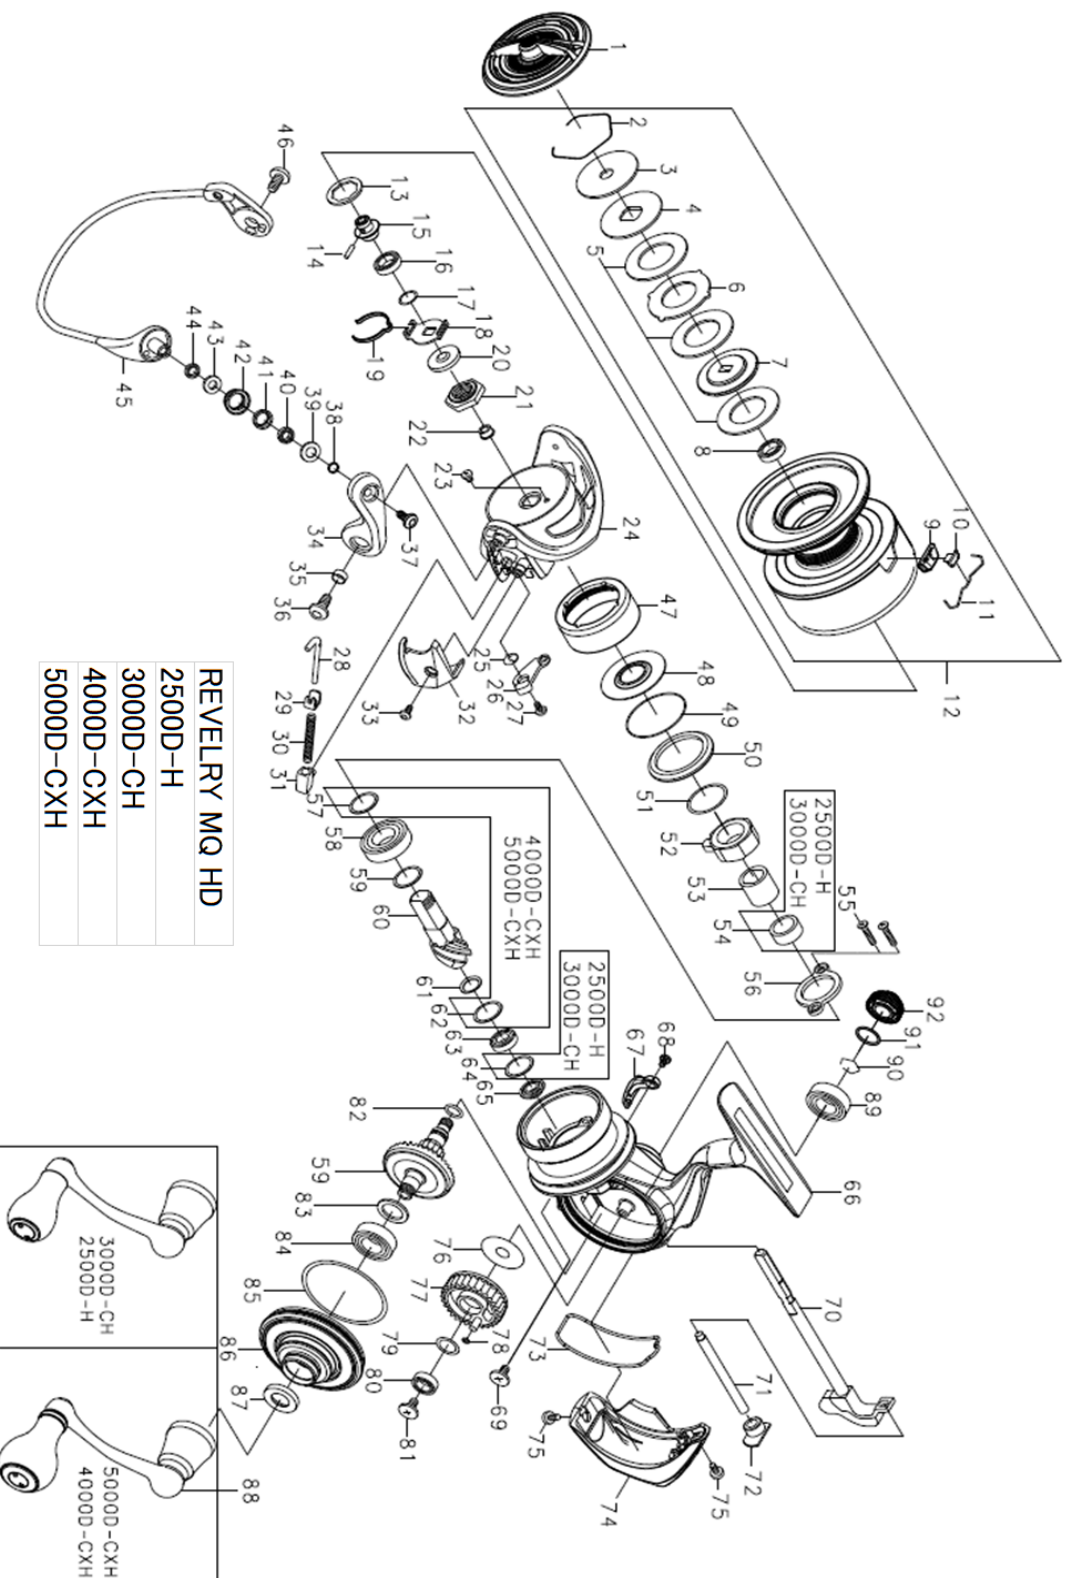

# REVELRY MQ HD 5000D-

Feel Alive.

Please quote by part number, not key number when ordering.  
spares@daiwaaustralia.com.au PH: (02) 8644 8644

REEL NAME	MGFT CODE	KEY NO	PARTS CODE	DESCRIPTION
REVELRY MQ HD 5000D-CXH	S45705D	1	6M208201	DRAG KNOB
REVELRY MQ HD 5000D-CXH	S45705D	2	6J547101	DRAG WASHER RETAINER
REVELRY MQ HD 5000D-CXH	S45705D	3	6M037702	DRAG KNOB WASHER
REVELRY MQ HD 5000D-CXH	S45705D	4	6J547001	KEY WASHER (A)
REVELRY MQ HD 5000D-CXH	S45705D	5	6M206501	DRAG WASHER
REVELRY MQ HD 5000D-CXH	S45705D	6	6J546902	EARED WASHER
REVELRY MQ HD 5000D-CXH	S45705D	7	6J549002	KEY WASHER (B)
REVELRY MQ HD 5000D-CXH	S45705D	8	6J546701	SPOOL COLLAR
REVELRY MQ HD 5000D-CXH	S45705D	9	6J568601	LINE STOPPER PLATE
REVELRY MQ HD 5000D-CXH	S45705D	10	6J558001	LINE STOPPER
REVELRY MQ HD 5000D-CXH	S45705D	11	6J314801	LINE STOPPER SPRING
REVELRY MQ HD 5000D-CXH	S45705D	12	6M246401	SPOOL ASSY
REVELRY MQ HD 5000D-CXH	S45705D	13	6J546304	SPOOL WASHER (A)
REVELRY MQ HD 5000D-CXH	S45705D	14	6J558201	SPOOL METAL SCREW
REVELRY MQ HD 5000D-CXH	S45705D	15	6J549501	SPOOL METAL
REVELRY MQ HD 5000D-CXH	S45705D	16	6G522706	SPOOL BALL BEARING
REVELRY MQ HD 5000D-CXH	S45705D	17	6J602201	SPOOL WASHER (B)
REVELRY MQ HD 5000D-CXH	S45705D	18	6M021401	CLICK SPRING HOLDER
REVELRY MQ HD 5000D-CXH	S45705D	19	6H416101	CLICK LEAF SPRING
REVELRY MQ HD 5000D-CXH	S45705D	20	6H986901	ROTOR NUT PACKING
REVELRY MQ HD 5000D-CXH	S45705D	21	6M181301	ROTOR NUT
REVELRY MQ HD 5000D-CXH	S45705D	22	6J808501	ROTOR NUT COLLAR
REVELRY MQ HD 5000D-CXH	S45705D	23	6H022701	ROTOR NUT SCREW
REVELRY MQ HD 5000D-CXH	S45705D	24	6H986341	ROTOR
REVELRY MQ HD 5000D-CXH	S45705D	25	6H413601	BAIL TRIP LEVER SPRING
REVELRY MQ HD 5000D-CXH	S45705D	26	6J072301	BAIL TRIP LEVER
REVELRY MQ HD 5000D-CXH	S45705D	27	6H417701	BAIL TRIP LEVER SCREW
REVELRY MQ HD 5000D-CXH	S45705D	28	6H572001	ARM LEVER SHAFT
REVELRY MQ HD 5000D-CXH	S45705D	29	6H576101	ARM LEVER SPRING COLLAR
REVELRY MQ HD 5000D-CXH	S45705D	30	6J089301	ARM LEVER SPRING
REVELRY MQ HD 5000D-CXH	S45705D	31	6J089401	ARM LEVER SPRING HOLDER
REVELRY MQ HD 5000D-CXH	S45705D	32	6H986401	ARM LEVER COVER
REVELRY MQ HD 5000D-CXH	S45705D	33	6H431301	ARM LEVER COVER SCREW
REVELRY MQ HD 5000D-CXH	S45705D	34	6H960132	ARM LEVER
REVELRY MQ HD 5000D-CXH	S45705D	35	6H962401	ARM LEVER COLLAR
REVELRY MQ HD 5000D-CXH	S45705D	36	6H431201	ARM LEVER SCREW
REVELRY MQ HD 5000D-CXH	S45705D	37	6H697701	ROLLER SCREW
REVELRY MQ HD 5000D-CXH	S45705D	38	6H961001	ROLLER COLLAR (A)
REVELRY MQ HD 5000D-CXH	S45705D	39	6H038301	ROLLER BALL BEARING PACKING
REVELRY MQ HD 5000D-CXH	S45705D	40	6G686903	ROLLER BALL BEARING
REVELRY MQ HD 5000D-CXH	S45705D	41	6H960901	ROLLER COLLAR (B)
REVELRY MQ HD 5000D-CXH	S45705D	42	6G686703	LINE ROLLER
REVELRY MQ HD 5000D-CXH	S45705D	43	6H960801	ROLLER COLLAR (C)
REVELRY MQ HD 5000D-CXH	S45705D	44	6H960701	ROLLER COLLAR (D)
REVELRY MQ HD 5000D-CXH	S45705D	45	6H986501	BAIL
REVELRY MQ HD 5000D-CXH	S45705D	46	6H431201	BAIL HOLDER SCREW
REVELRY MQ HD 5000D-CXH	S45705D	47	6J777907	MAGSEALED COVER
REVELRY MQ HD 5000D-CXH	S45705D	48	6J777601	MAGSEALED PLATE
REVELRY MQ HD 5000D-CXH	S45705D	49	6J791001	MADSEALED CAP O RING
REVELRY MQ HD 5000D-CXH	S45705D	50	6J777802	ONEWAY CLUTCH COVER
REVELRY MQ HD 5000D-CXH	S45705D	51	6J639901	ONEWAY CLUTCH WASHER
REVELRY MQ HD 5000D-CXH	S45705D	52	6J388402	ONEWAY CLUTCH
REVELRY MQ HD 5000D-CXH	S45705D	53	6J001403	CLUTCH RING
REVELRY MQ HD 5000D-CXH	S45705D	54	-	-----