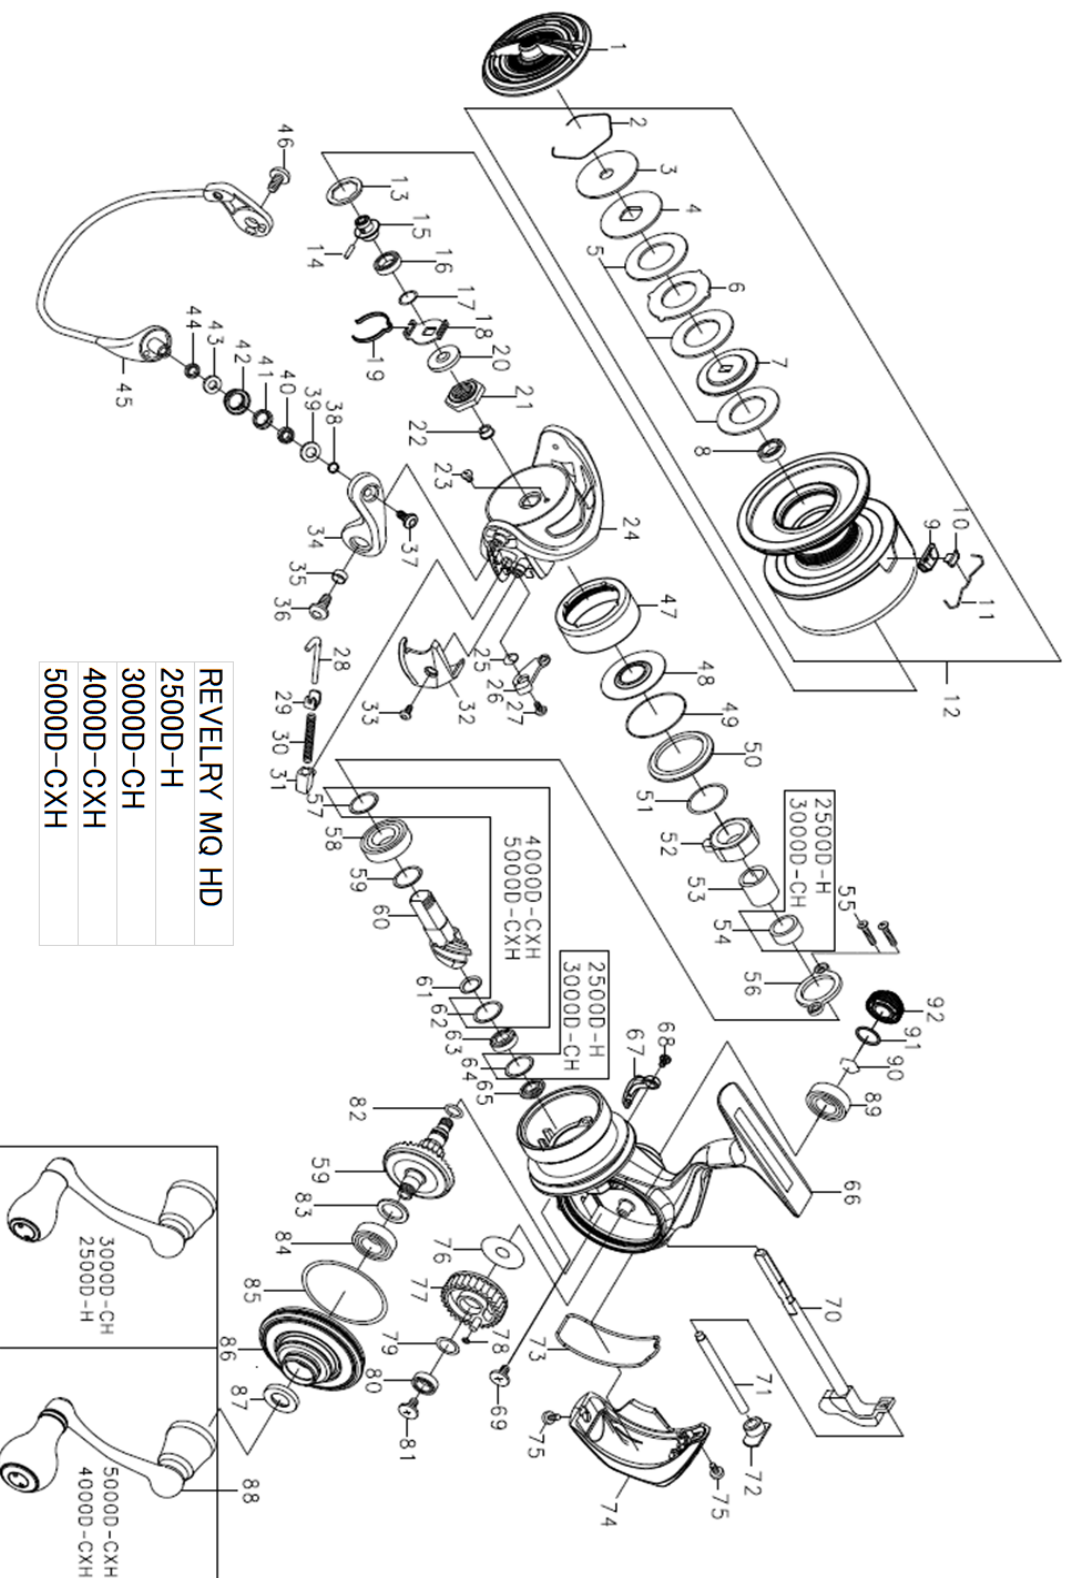

# REVELRY MQ HD 4000D-

Feel Alive.

Please quote by part number, not key number when ordering.  
spares@daiwaaustralia.com.au PH: (02) 8644 8644

REEL NAME	MGFT CODE	KEY NO	PARTS CODE	DESCRIPTION
REVELRY MQ HD 4000D-CXH	S45704D	1	6M208201	DRAG KNOB
REVELRY MQ HD 4000D-CXH	S45704D	2	6J547101	DRAG WASHER RETAINER
REVELRY MQ HD 4000D-CXH	S45704D	3	6M037702	DRAG KNOB WASHER
REVELRY MQ HD 4000D-CXH	S45704D	4	6J547001	KEY WASHER (A)
REVELRY MQ HD 4000D-CXH	S45704D	5	6M206501	DRAG WASHER
REVELRY MQ HD 4000D-CXH	S45704D	6	6J546902	EARED WASHER
REVELRY MQ HD 4000D-CXH	S45704D	7	6J549002	KEY WASHER (B)
REVELRY MQ HD 4000D-CXH	S45704D	8	6J546701	SPOOL COLLAR
REVELRY MQ HD 4000D-CXH	S45704D	9	6J568601	LINE STOPPER PLATE
REVELRY MQ HD 4000D-CXH	S45704D	10	6J558001	LINE STOPPER
REVELRY MQ HD 4000D-CXH	S45704D	11	6J314801	LINE STOPPER SPRING
REVELRY MQ HD 4000D-CXH	S45704D	12	6M199601	SPOOL ASSY
REVELRY MQ HD 4000D-CXH	S45704D	13	6J546304	SPOOL WASHER (A)
REVELRY MQ HD 4000D-CXH	S45704D	14	6J558201	SPOOL METAL SCREW
REVELRY MQ HD 4000D-CXH	S45704D	15	6J549501	SPOOL METAL
REVELRY MQ HD 4000D-CXH	S45704D	16	6G522706	SPOOL BALL BEARING
REVELRY MQ HD 4000D-CXH	S45704D	17	6J602201	SPOOL WASHER (B)
REVELRY MQ HD 4000D-CXH	S45704D	18	6M021401	CLICK SPRING HOLDER
REVELRY MQ HD 4000D-CXH	S45704D	19	6H416101	CLICK LEAF SPRING
REVELRY MQ HD 4000D-CXH	S45704D	20	6H986901	ROTOR NUT PACKING
REVELRY MQ HD 4000D-CXH	S45704D	21	6M181301	ROTOR NUT
REVELRY MQ HD 4000D-CXH	S45704D	22	6J808501	ROTOR NUT COLLAR
REVELRY MQ HD 4000D-CXH	S45704D	23	6H022701	ROTOR NUT SCREW
REVELRY MQ HD 4000D-CXH	S45704D	24	6J567520	ROTOR
REVELRY MQ HD 4000D-CXH	S45704D	25	6H413601	BAIL TRIP LEVER SPRING
REVELRY MQ HD 4000D-CXH	S45704D	26	6J567601	BAIL TRIP LEVER
REVELRY MQ HD 4000D-CXH	S45704D	27	6H417701	BAIL TRIP LEVER SCREW
REVELRY MQ HD 4000D-CXH	S45704D	28	6H572001	ARM LEVER SHAFT
REVELRY MQ HD 4000D-CXH	S45704D	29	6H576101	ARM LEVER SPRING COLLAR
REVELRY MQ HD 4000D-CXH	S45704D	30	6H414201	ARM LEVER SPRING
REVELRY MQ HD 4000D-CXH	S45704D	31	6J089401	ARM LEVER SPRING HOLDER
REVELRY MQ HD 4000D-CXH	S45704D	32	6J567801	ARM LEVER COVER
REVELRY MQ HD 4000D-CXH	S45704D	33	6H431301	ARM LEVER COVER SCREW
REVELRY MQ HD 4000D-CXH	S45704D	34	6H960132	ARM LEVER
REVELRY MQ HD 4000D-CXH	S45704D	35	6H962401	ARM LEVER COLLAR
REVELRY MQ HD 4000D-CXH	S45704D	36	6H431201	ARM LEVER SCREW
REVELRY MQ HD 4000D-CXH	S45704D	37	6H697701	ROLLER SCREW
REVELRY MQ HD 4000D-CXH	S45704D	38	6H961001	ROLLER COLLAR (A)
REVELRY MQ HD 4000D-CXH	S45704D	39	6H038301	ROLLER BALL BEARING PACKING
REVELRY MQ HD 4000D-CXH	S45704D	40	6G686903	ROLLER BALL BEARING
REVELRY MQ HD 4000D-CXH	S45704D	41	6H960901	ROLLER COLLAR (B)
REVELRY MQ HD 4000D-CXH	S45704D	42	6G686703	LINE ROLLER
REVELRY MQ HD 4000D-CXH	S45704D	43	6H960801	ROLLER COLLAR (C)
REVELRY MQ HD 4000D-CXH	S45704D	44	6H960701	ROLLER COLLAR (D)
REVELRY MQ HD 4000D-CXH	S45704D	45	6J647201	BAIL
REVELRY MQ HD 4000D-CXH	S45704D	46	6H431201	BAIL HOLDER SCREW
REVELRY MQ HD 4000D-CXH	S45704D	47	6J777907	MAGSEALED COVER
REVELRY MQ HD 4000D-CXH	S45704D	48	6J777601	MAGSEALED PLATE
REVELRY MQ HD 4000D-CXH	S45704D	49	6J791001	MADSEALED CAP O RING
REVELRY MQ HD 4000D-CXH	S45704D	50	6J777802	ONEWAY CLUTCH COVER
REVELRY MQ HD 4000D-CXH	S45704D	51	6J639901	ONEWAY CLUTCH WASHER
REVELRY MQ HD 4000D-CXH	S45704D	52	6J388402	ONEWAY CLUTCH
REVELRY MQ HD 4000D-CXH	S45704D	53	6J001403	CLUTCH RING
REVELRY MQ HD 4000D-CXH	S45704D	54	-	-----