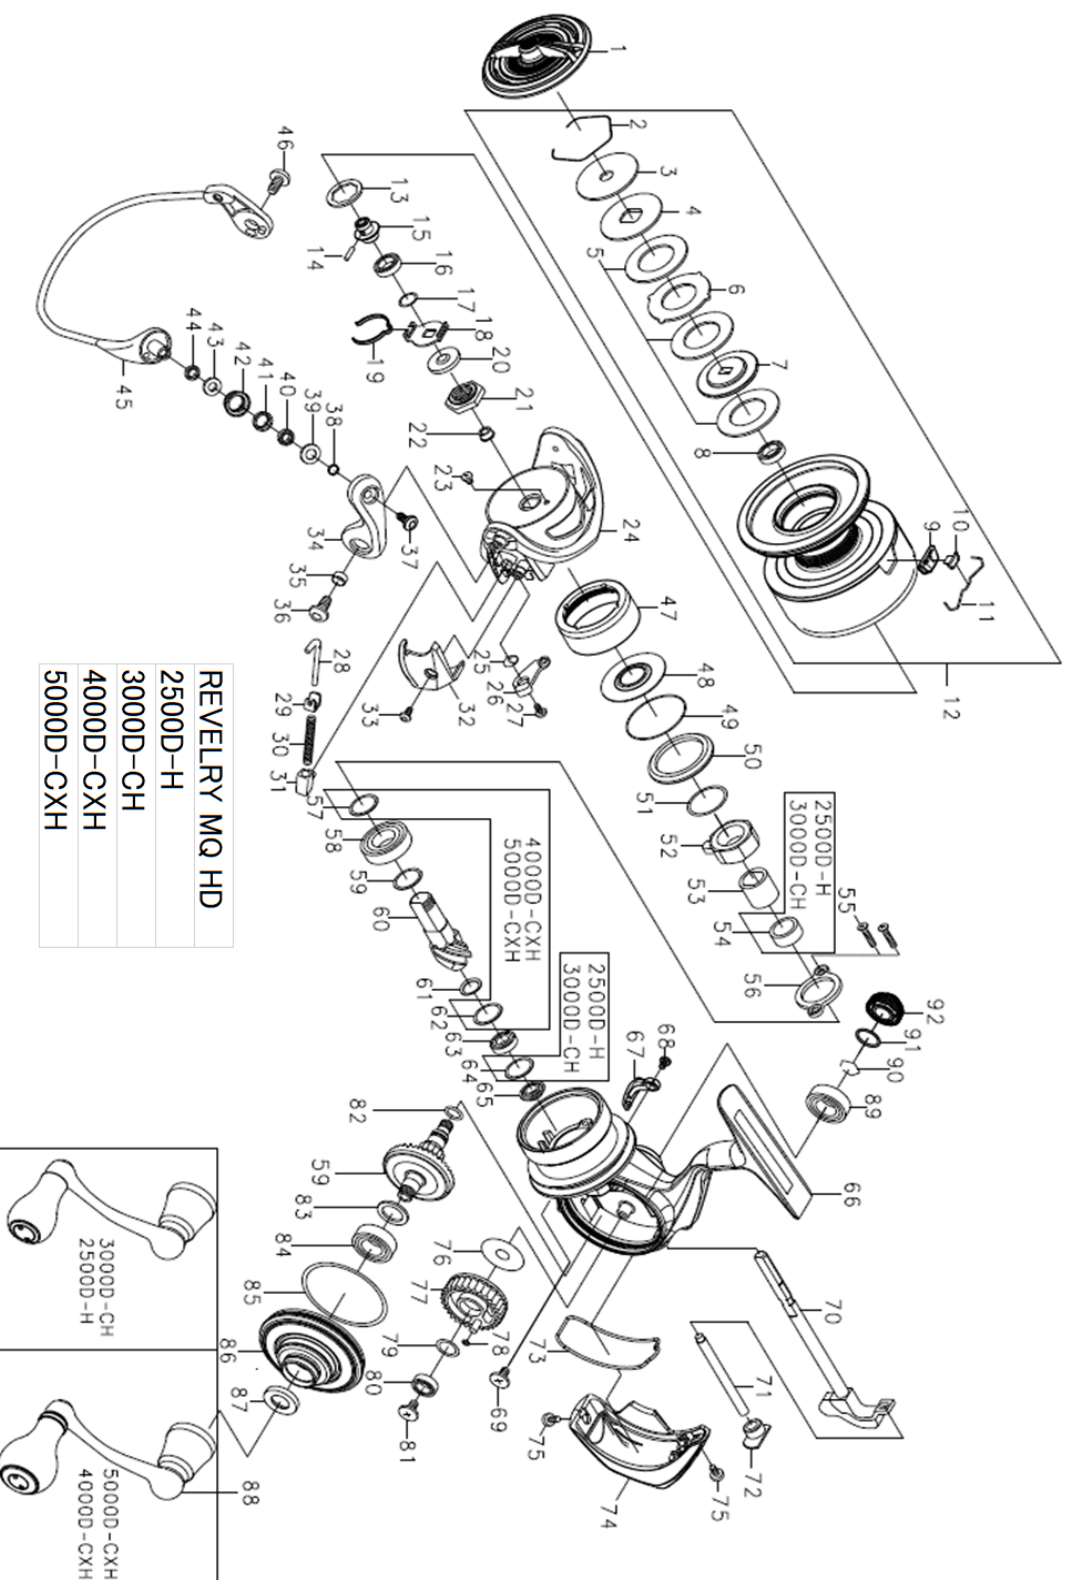

REVELRY MQ HD 3000D-CH

Feel Alive.

Please quote by part number, not key number when ordering.
spares@daiwaaustralia.com.au PH: (02) 8644 8644

REVELRY MQ HD
2500D-H
3000D-CH
4000D-CXH
5000D-CXH

3000D-CH 2500D-H	5000D-CXH 4000D-CXH