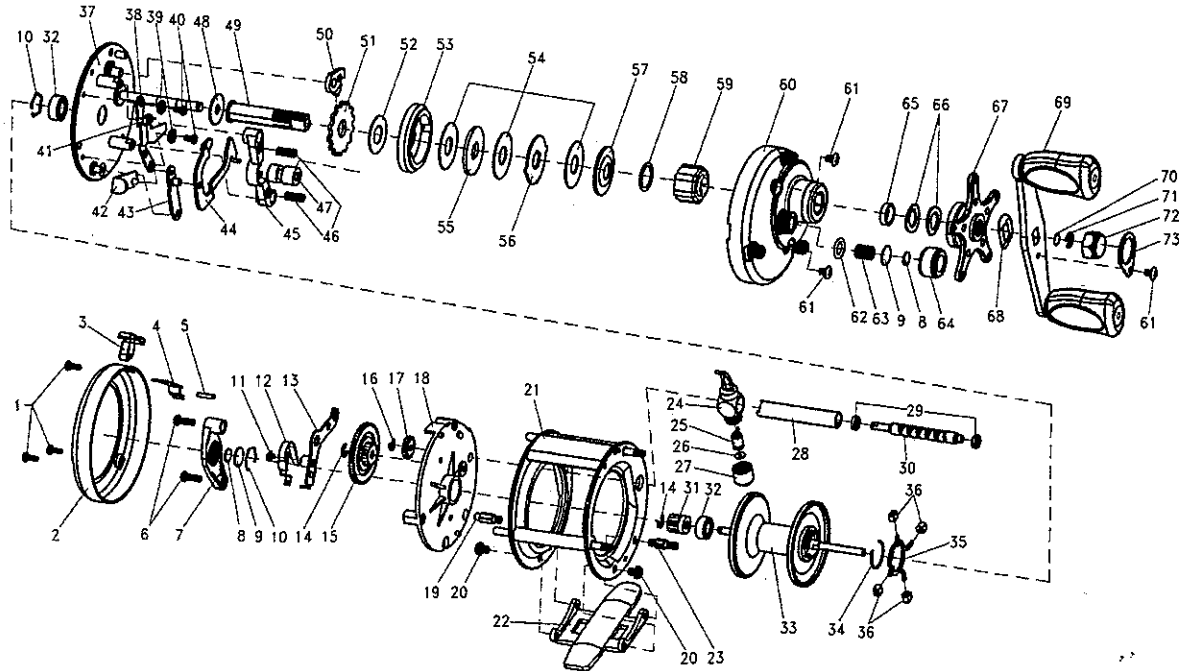

BAITCASTING REEL
Millionaire Proteus 250/300

Key No.	Parts No.	Parts Name
1	6W529601	Left Side Plate Screw
2	6W529702	Left Side Plate
3	6W529801	Click Lever
4	6W529901	Click Lever Spring
5	6W530001	Pin
6	6W530101	Screw (A)
7	6W530201	Spool Cover
8	6W530301	Washer (A)
9	6W530401	Washer (B)
10	6W530501	Retainer (A)
11	6W530601	Screw (B)
12	6W530701	Click Pawl
13	6W530801	Click Lever Assembly
14	6W530901	Click Retainer (A)
15	6W531001	Transfer Gear
16	6W531101	Click Retainer (B)
17	6W531201	Shuttle Gear
18	6W531301	Left Set Plate
19	6W531401	Screw Stud (A)
20	6W531501	Screw (C)
21	6W531602	Frame
22	6W531702	Reel Stand
23	6W531801	Screw Stud (B)
24	6W531901	Line Guide
25	6W532001	Line Guide Pawl
26	6W532101	Washer (C)
27	6W532201	Pawl Cap
28	6W532301	Level Wind Guard
29	6W532401	Worm Shaft Holder
30	6W532501	Worm Shaft
31	6W532601	Click Gear
32	6W532701	Ball Bearing
33	6W532801	Spool Assembly
34	6W532901	Ring (A)
35	6W533001	Brake Mounting
36	6W533101	Brake Collar
37	6W533201	Right Set Plate
38	6W533301	Retainer (B)
39	6W533401	Washer (D)
40	6W533501	Screw (D)
41	6W533601	Spring (A)
42	6W533701	Push Bar
43	6W533801	Pilot Lever
44	6W533901	Latch Bar
45	6W534001	Yoke
46	6W534101	Yoke Spring
47	6W534201	Pinion gear
48	6W534301	Drive Shaft Washer
49	6W534401	Drive Shaft
50	6W534501	Anti-Reverse Pawl
51	6W534601	Anti-Reverse Ratchet
52	6W534701	Friction Washer
53	6W534801	Drive Gear
54	6W534901	Drag Washer (A)
55	6W535001	Drag Washer (B)
56	6W535101	Eared Washer
57	6W535201	Key Washer
58	6W535301	Washer (E)
59	6W535401	Roller Clutch
60	6W535603	Right Side Plate
61	6W535801	Screw (E)
62	6W535901	"O" Ring
63	6W536001	Spring (B)
64	6W536101	Cast Control Cap
65	6W536201	Spacer
66	6W536301	Drag Spring Washer
67	6W536401	Star Drag
68	6W536501	Friction Washer
69	6W536602	Handle Assembly
70	6W549701	Washer (F)
71	6W536701	Retainer (C)
72	6W536801	Handle Nut
73	6W536901	Handle Nut Plate