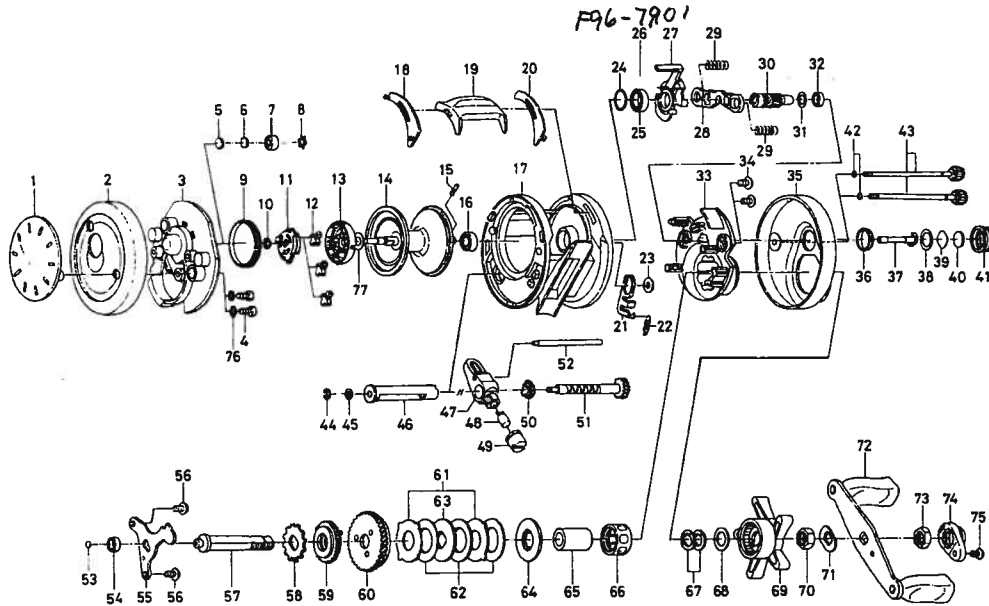

MILLIIONAIRE-S250

Key No.	Parts No.	Parts Name	Key No.	Parts No.	Parts Name
1	F84-7101	L/S COVER	41	F40-3003	CAST CONTROL CAP
2	F84-8101	L/S PLT	42	B85-3101	O RING B
3	F86-4601	LEFT SET PLT	43	B91-1730	R/S PLT SCREW
4	E15-7502	LEFT SET PLT SCREW	44	320-5901	WORM SHAFT RET
5	374-9103	SPACER A	45	373-1306	WORM SHAFT WASHER
6	374-9105	SPACER B	46	F84-6601	LEVEL WIND GUARD
7	G05-1801	BUSHING A	47	F86-4501	LINE GUIDE
8	F41-2301	BEARING RET	48	F96-6001	LINE GUIDE PAWL
9	F85-1601	L/S OUTER RING	49	F40-2802	PAWL CAP
10	320-5901	SHIELD PLT RET	50	F85-1301	WORM SHAFT HOLDER
11	F88-8801	SHIELD PLT	51	F84-6901	WORM SHAFT
12	F88-8901	BRAKE COLLAR	52	F87-8801	STABILIZER BAR
13	F88-8701	BRAKE ADJ KNOB	53	F64-7201	DRIVE SHAFT WASHER
14-16	F96-8301	SPOOL	54	F64-8301	BUSHING C
17	F84-8301	FRAME	55	F88-7801	DRIVE SHAFT RET
18	F84-7401	CLUTCH LEVER PLT A	56	351-7701	DRIVE SHAFT RET SCREW
19	F84-8501	CLUTCH LEVER	57	F84-6801	DRIVE SHAFT
20	F84-7301	CLUTCH LEVER PLT B	58	E32-7701	A/R RATCHET
21	F42-8801	CLUTCH TRIP PLT	59	F79-5901	DRIVE GEAR A
22	F63-9901	CLUTCH TRIP PLT SPRING	60	F79-6001	DRIVE GEAR B
23	F44-0201	CLUTCH TRIP PLT WASHER	61	F79-6101	EARED WASHER
24	F79-3401	CLUTCH CAM RET	62	F79-6201	DRAG WASHER
25	B86-1702	BALL BEARING A	63	F79-6301	KEY WASHER A
26	F96-7901	CLUTCH CAM SPRING	64	F79-6401	KEY WASHER B
27	F84-5701	CLUTCH CAM	65	F85-1501	GEAR SHAFT COLLAR
28	F84-7501	YOKE	66	F55-2701	ROLLER CLUTCH
29	F86-4101	YOKE SPRING	67	150-8901	DRAG SPRING WASHER
30	F84-5601	PINION GEAR	68	E42-5401	SPACING SLEEVE
31	F85-1901	PINION GEAR WASHER	69	F40-3203	STAR DRAG
32	G05-1901	BUSHING B	70	B43-3601	DRAG NUT
33	F84-7701	RIGHT SET PLT	71	150-9001	FRICTION WASHER
34	351-7701	SET PLT SCREW	72	F87-9301	HANDLE
35	F85-1201	R/S PLT	73	B86-2101	HANDLE NUT
36	F85-2001	COLLAR	74	E44-0004	HANDLE NUT PLT
37	F74-4101	PINION SHAFT	75	351-1801	HANDLE NUT PLT SCREW
38	171-5201	O RING A	76	B53-6104	LEFT SET PLT SCREW RET
39	B17-5402	SPOOL ADJ CAP METAL A	77	F57-4303	BRAKE ADJ KNOB WASHER
40	B17-5503	SPOOL ADJ CAP METAL B			