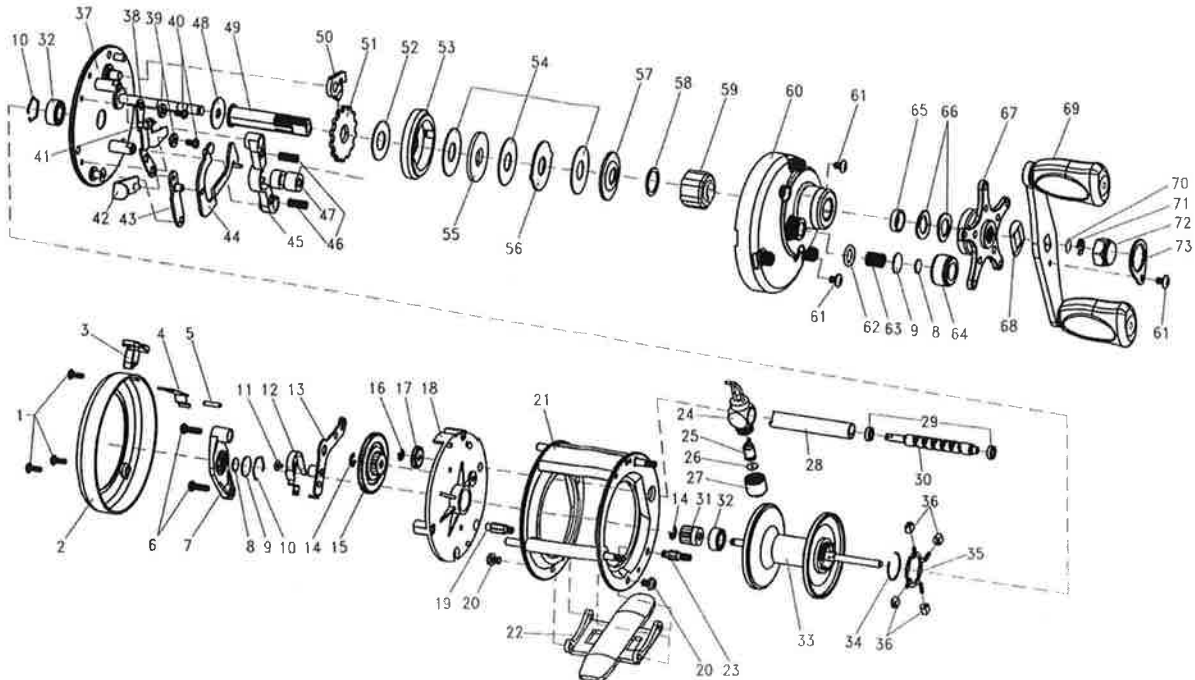

# Millionaire Classic 250/300

Key No.	Parts No.	Parts Name
1	6W529601	Left Side Plate Screw
2	6W529701	Left Side Plate
3	6W529801	Click Lever
4	6W529901	Click Lever Spring
5	6W530001	Pin
6	6W530101	Screw (A)
7	6W530201	Spool Cover
8	6W530301	Washer (A)
9	6W530401	Washer (B)
10	6W530501	Retainer (A)
11	6W530601	Screw (B)
12	6W530701	Click Pawl
13	6W530801	Click Lever Assembly
14	6W530901	Click Retainer (A)
15	6W531001	Transfer Gear
16	6W531101	Click Retainer (B)
17	6W531201	Shuttle Gear
18	6W531301	Left Set Plate
19	6W531401	Screw Stud (A)
20	6W531501	Screw (C)
21	6W531601	Frame
22	6W531701	Reel Stand
23	6W531801	Screw Stud (B)
24	6W531901	Line Guide
25	6W532001	Line Guide Pawl
26	6W532101	Washer (C)
27	6W532201	Pawl Cap
28	6W532301	Level Wind Guard
29	6W532401	Worm Shaft Holder
30	6W532501	Worm Shaft
31	6W532601	Click Gear
32	6W532701	Ball Bearing
33	6W532801	Spool Assembly
34	6W532901	Ring (A)
35	6W533001	Brake Mounting
36	6W533101	Brake Collar
37	6W533201	Right Set Plate
38	6W533301	Retainer (B)
39	6W533401	Washer (D)
40	6W533501	Screw (D)
41	6W533601	Spring (A)
42	6W533701	Push Bar
43	6W533801	Pilot Lever
44	6W533901	Latch Bar
45	6W534001	Yoke
46	6W534101	Yoke Spring
47	6W534201	Pinion gear
48	6W534301	Drive Shaft Washer
49	6W534401	Drive Shaft
50	6W534501	Anti-Reverse Pawl
51	6W534601	Anti-Reverse Ratchet
52	6W534701	Friction Washer
53	6W534801	Drive Gear
54	6W534901	Drag Washer (A)
55	6W535001	Drag Washer (B)
56	6W535101	Eared Washer
57	6W535201	Key Washer
58	6W535301	Washer (E)
59	6W589801	Roller Clutch
60	6W590301	Right Side Plate
61	6W535801	Screw (E)
62	6W535901	"O" Ring
63	6W536001	Spring (B)
64	6W536101	Cast Control Cap
65	6W536201	Spacer
66	6W536301	Drag Spring Washer
67	6W536401	Star Drag
68	6W536501	Friction Washer
69	6W536601	Handle Assembly
70	6W549701	Washer (F)
71	6W536701	Retainer (C)
72	6W536801	Handle Nut
73	6W536901	Handle Nut Plate