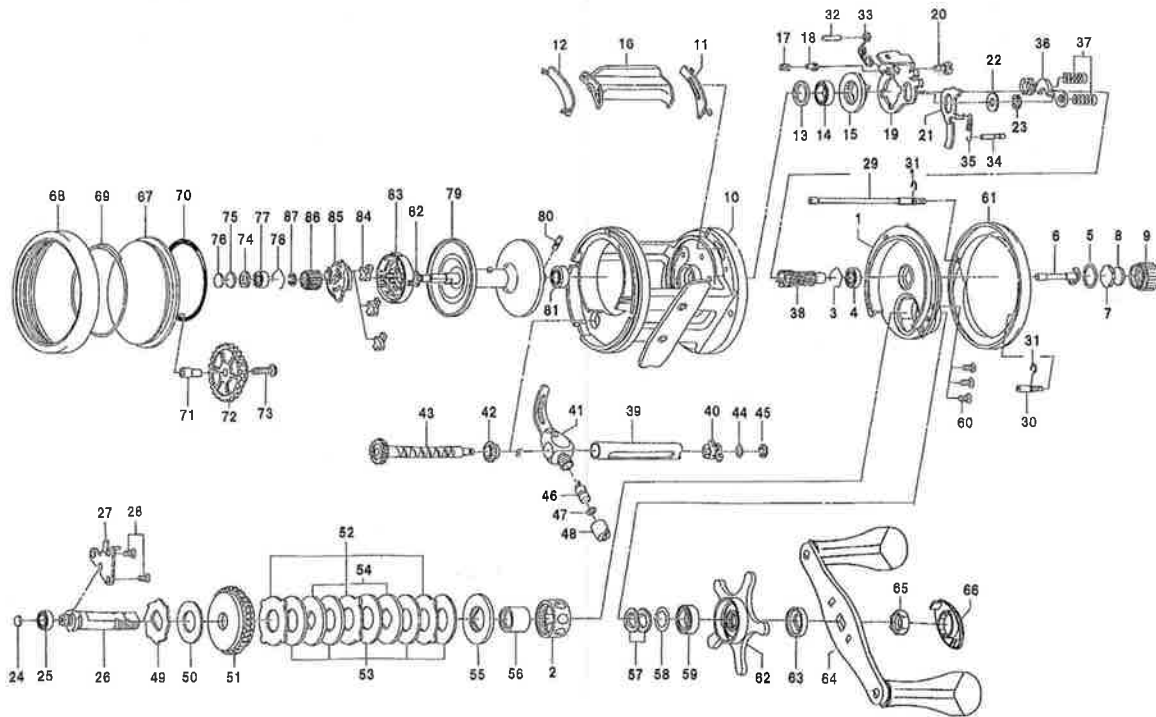

Daiwa
 COMMITTED TO TOTAL QUALITY
 BAITCASTING REEL

MILLIONAIRE BAYAREA SP 300BB

Key No.	Parts No.	Parts Name
1	6H074301	Right side plate
2	6F552703	Roller clutch
3	6E219701	Bearing retainer (A)
4	6G430901	Ball bearing (A)
5	61715201	"O" ring (A)
6	6F800501	Pinion shaft
7	6B175401	Spool adjusting cap metal
8	6B175503	Spacer (A)
9	6F574403	Cast control cap
10	6G315206	Frame assembly
11	6F793202	Spacer (B)
12	6F793304	Spacer (C)
13	6F793401	Washer (A)
14	6G431001	Ball bearing (B)
15	6F793501	Clutch cam
16	6F910901	Clutch lever
17	6F287901	Spring (A)
18	6G002901	Pin (A)
19	6F793702	York plate
20	6F793801	Screw (A)
21	6F793901	Clutch trip lever
22	63716905	Washer (B)
23	63201402	Retainer (A)
24	6F575601	Drive shaft washer (A)
25	6G538003	Ball bearing (C)
26	6F938601	Drive shaft
27	6F794101	Drive shaft retainer
28	6E134501	Drive shaft retainer screw
29	6F917301	Screw (B)
30	6F794301	Screw (C)
31	6F550501	Retainer (B)
32	6F794401	Pin (B)
33	6G034601	Clutch spring
34	6F794601	Pin (C)
35	6F794701	Spring (B)
36	6F794801	Yoke
37	6F794901	Yoke spring
38	6F801503	Pinion gear
39	6F917501	Level wind guard
40	6F795801	Worm shaft holder (A)
41	6F971201	Line guide
42	6F917401	Worm shaft holder (B)
43	6F918201	Worm shaft assembly
44	63761801	Worm shaft washer
45	63205901	Worm shaft retainer
46	61214212	Line guide pawl
47	63754100	Washer (C)
48	63415901	Pawl cap
49	6G120901	Anti-reverse ratchet
50	6E425302	Drive shaft washer (B)
51	6F911001	Drive gear
52	6F796101	Eared washer
53	6G455801	Drag washer
54	6F796301	Key washer (A)
55	6B360303	Key washer (B)
56	6G926101	Gear shaft collar
57	61508901	Drag spring washer
58	6F366801	Bearing washer
59	6G523401	Ball bearing (D)
60	6E134505	Right side plate screw
61	6F796703	Right side outer ring
62	6H083101	Star drag
63	6F850401	Handle collar
64	6G587101	Handle assembly
65	6F849901	Handle nut
66	6F850006	Handle nut cap
67	6G145804	Left side plate
68	6F798108	Left side outer ring
69	6F798201	Retainer (C)
70	6F798301	"O" ring (B)
71	6F918901	Collar
72	6F918801	Idle gear
73	6F935401	Screw (D)
74	6G185101	Spacer (D)
75	63757411	Spacer (E)
76	63757404	Spacer (F)
77	6G511502	Ball bearing (E)
78	6F032201	Bearing retainer (B)
79-87	6Z018567	Spool assembly