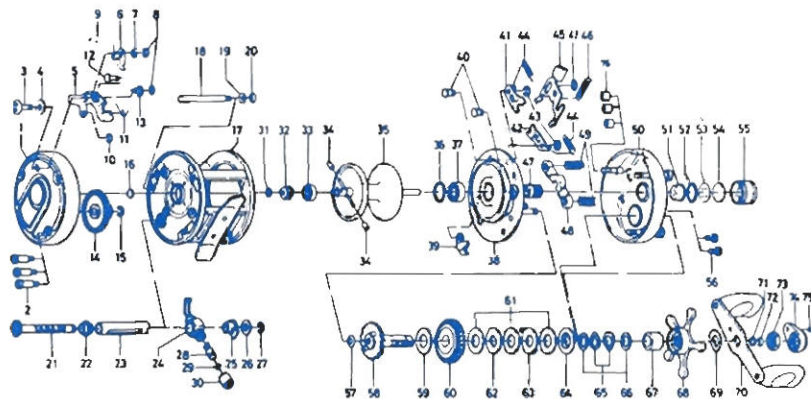

BAITCASTING REEL **Millionaire 6HM/6RM**

Key No.	Parts No.	Parts Name
1	B34-0601	Left side cover
2	B15-1901	Left side cover screw
3	B34-1601	Click button
4	B34-1501	Click button washer
5	B34-1101	Click set plate
6	B34-1701	Click claw
7	373-1302	Click claw washer
8	320-5901	Click claw retainer
9	B34-1801	Click claw spring
10	320-5901	Click button retainer
11	B34-1401	Click set plate spring
12	B34-1301	Click set plate pin
13	B34-1201	Click claw nut
14	413-0001	Cog wheel
15	320-8002	Cog wheel ret. ring
16	374-9102	Bearing metal washer
17	B33-8702	Frame
18	810-1401	Frame post
19	373-7611	Frame post spring washer
20	320-5901	Frame post retainer
21	B10-1201	Worm shaft
22	B10-0301	Shield bushing
23	B10-1101	Worm shield
24	B09-9501	Line guide
25	B09-9701	Worm shaft holder
26	373-2700	Worm shaft holder washer
27	320-8002	Worm shaft retainer
28	121-4211	Line guide pin
29	375-0800	Line guide washer
30	341-5901	Line guide nut
31	B33-9801	Spool gear ret. ring
32	B33-9701	Spool gear
33	637-2101	Ball bearing
34	B35-2701	Brake collar
35	B34-0801	Spool
36	171-1001	"O" ring
37	B18-1601	Ball bearing
38	B33-6401	Set plate
39	770-0301	Anti-reverse claw
40	121-6801	Set plate screw
41	040-4701	Clutch support A
42	040-4801	Clutch support B
43	320-8202	Clutch ret. ring
44	142-8503	Set plate spring A