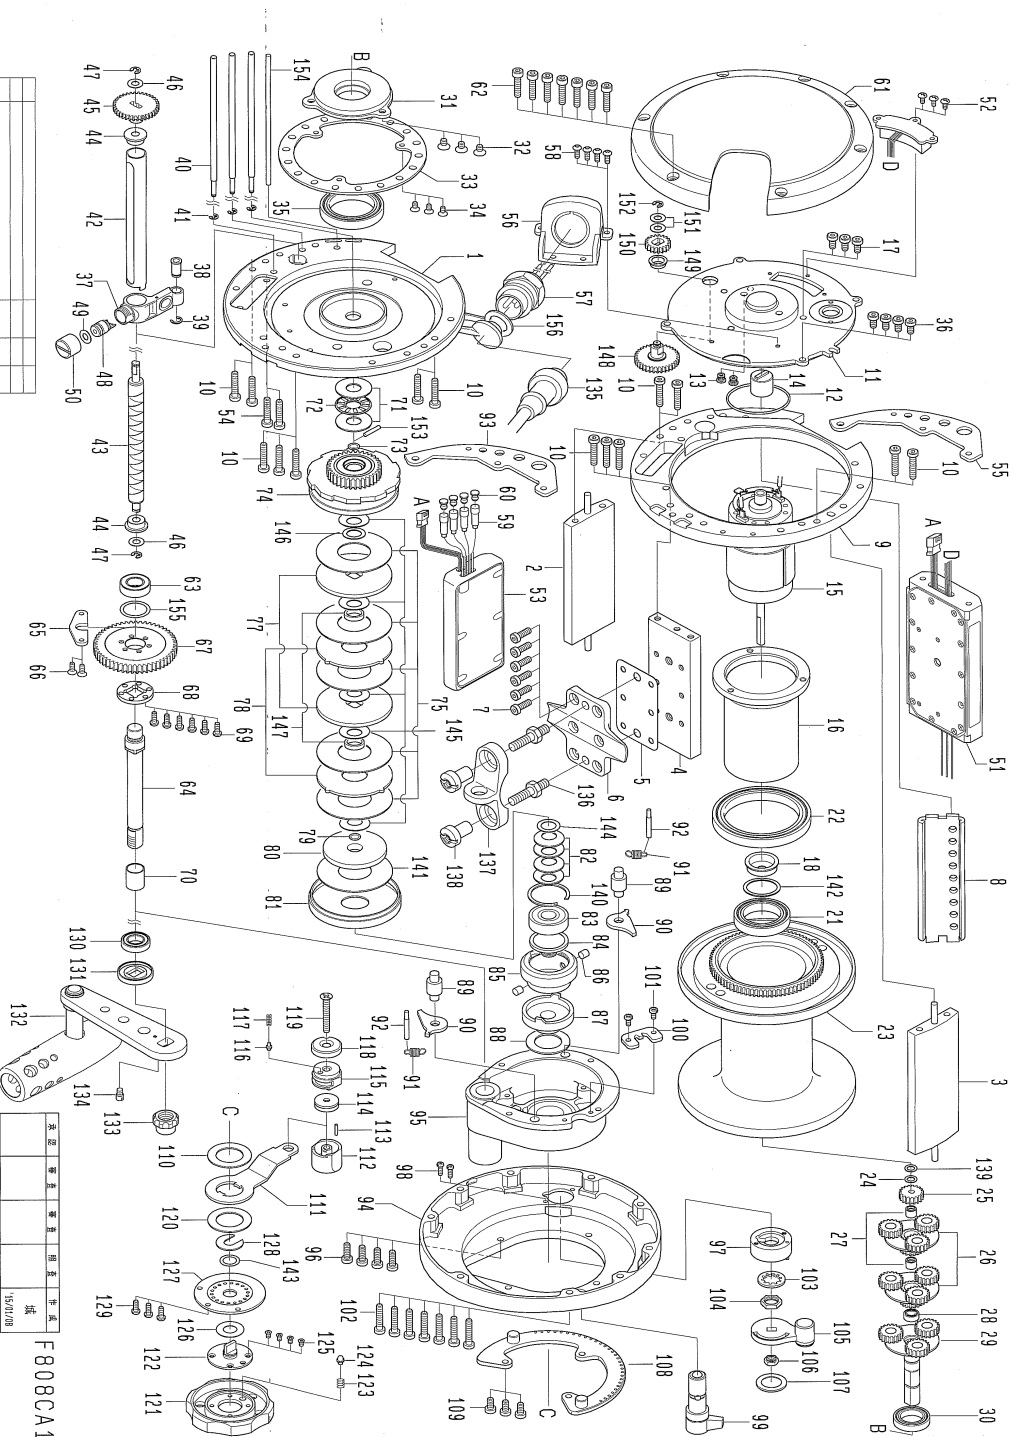

MARINEPOWER3000-24V(A)

Feel Alive.

Please quote by part number, not key number when ordering.
spares@daiwaaustralia.com.au PH: (02) 8644 8644

REEL NAME	MGFT CODE	KEY NO	PARTS CODE	DESCRIPTION
MARINEPOWER3000-24V(A)		1	6G431403	SIDE RING(R)
MARINEPOWER3000-24V(A)		2	6G431504	PLATE AS
MARINEPOWER3000-24V(A)		3	6G431502	PLATE AS
MARINEPOWER3000-24V(A)		4	6G431801	PLATE
MARINEPOWER3000-24V(A)		5	6G444401	PLATE
MARINEPOWER3000-24V(A)		6	6G431901	STAND
MARINEPOWER3000-24V(A)		7	6G432001	SCREW
MARINEPOWER3000-24V(A)		8	6G432102	PLATE
MARINEPOWER3000-24V(A)		9	6G432201	SIDE RING(L)
MARINEPOWER3000-24V(A)		10	6G506301	SCREW
MARINEPOWER3000-24V(A)		10	6G506301	SCREW
MARINEPOWER3000-24V(A)		11	6G432501	SET PLATE
MARINEPOWER3000-24V(A)		12	6F595801	O-RING
MARINEPOWER3000-24V(A)		13	6G437701	PACKING
MARINEPOWER3000-24V(A)		14	6G433901	METAL AS
MARINEPOWER3000-24V(A)		15	6J181801	MOTOR AS
MARINEPOWER3000-24V(A)		16	6J182201	HOLDER
MARINEPOWER3000-24V(A)		17	6G437401	SCREW
MARINEPOWER3000-24V(A)		18	6G434901	PACKING
MARINEPOWER3000-24V(A)		21	6G501101	BALL BEARING
MARINEPOWER3000-24V(A)		22	6G434801	BALL BEARING
MARINEPOWER3000-24V(A)		23	6J182301	SPOOL AS
MARINEPOWER3000-24V(A)		24	63753005	WASHER
MARINEPOWER3000-24V(A)		25	6G435801	GEAR
MARINEPOWER3000-24V(A)		26	6G537701	PLATE AS
MARINEPOWER3000-24V(A)		27	6G561901	BEARING
MARINEPOWER3000-24V(A)		29	6J261201	METAL AS
MARINEPOWER3000-24V(A)		28	6F811801	BALL BEARING
MARINEPOWER3000-24V(A)		30	6G597101	BALL BEARING
MARINEPOWER3000-24V(A)		31	6G437001	PLATE
MARINEPOWER3000-24V(A)		32	6G437101	SCREW
MARINEPOWER3000-24V(A)		33	6G437201	PLATE
MARINEPOWER3000-24V(A)		34	6E293001	SCREW
MARINEPOWER3000-24V(A)		35	6G437301	BALL BEARING
MARINEPOWER3000-24V(A)		36	6G437401	SCREW
MARINEPOWER3000-24V(A)		37	6J182701	LEVEL WIND AS
MARINEPOWER3000-24V(A)		38	6G437801	COLLAR
MARINEPOWER3000-24V(A)		39	6F673501	RETAINER
MARINEPOWER3000-24V(A)		40	6G438001	PILLAR
MARINEPOWER3000-24V(A)		41	6G270601	RETAINER
MARINEPOWER3000-24V(A)		42	6G438101	PIPE
MARINEPOWER3000-24V(A)		43	6G438201	WORM SHAFT
MARINEPOWER3000-24V(A)		44	6G438301	COLLAR
MARINEPOWER3000-24V(A)		45	6G438401	GEAR
MARINEPOWER3000-24V(A)		46	63732702	WASHER
MARINEPOWER3000-24V(A)		47	63201402	RETAINER
MARINEPOWER3000-24V(A)		48	6G438501	PIN
MARINEPOWER3000-24V(A)		49	63732701	WASHER
MARINEPOWER3000-24V(A)		50	6G438601	NUT
MARINEPOWER3000-24V(A)		51	6J183101	IC MODULE
MARINEPOWER3000-24V(A)		52	63522506	SCREW
MARINEPOWER3000-24V(A)		53	6J183201	POWER MODULE
MARINEPOWER3000-24V(A)		54	6G506301	SCREW
MARINEPOWER3000-24V(A)		55	6G438901	PLATE
MARINEPOWER3000-24V(A)		56	6G439001	COVER
MARINEPOWER3000-24V(A)		57	6J183301	RECEPTACLE AS
MARINEPOWER3000-24V(A)		58	6G160101	SCREW
MARINEPOWER3000-24V(A)		59	6F682001	CORD COVER
MARINEPOWER3000-24V(A)		60	6F682101	CORD COVER
MARINEPOWER3000-24V(A)		61	6G439301	SIDE PLATE(L)