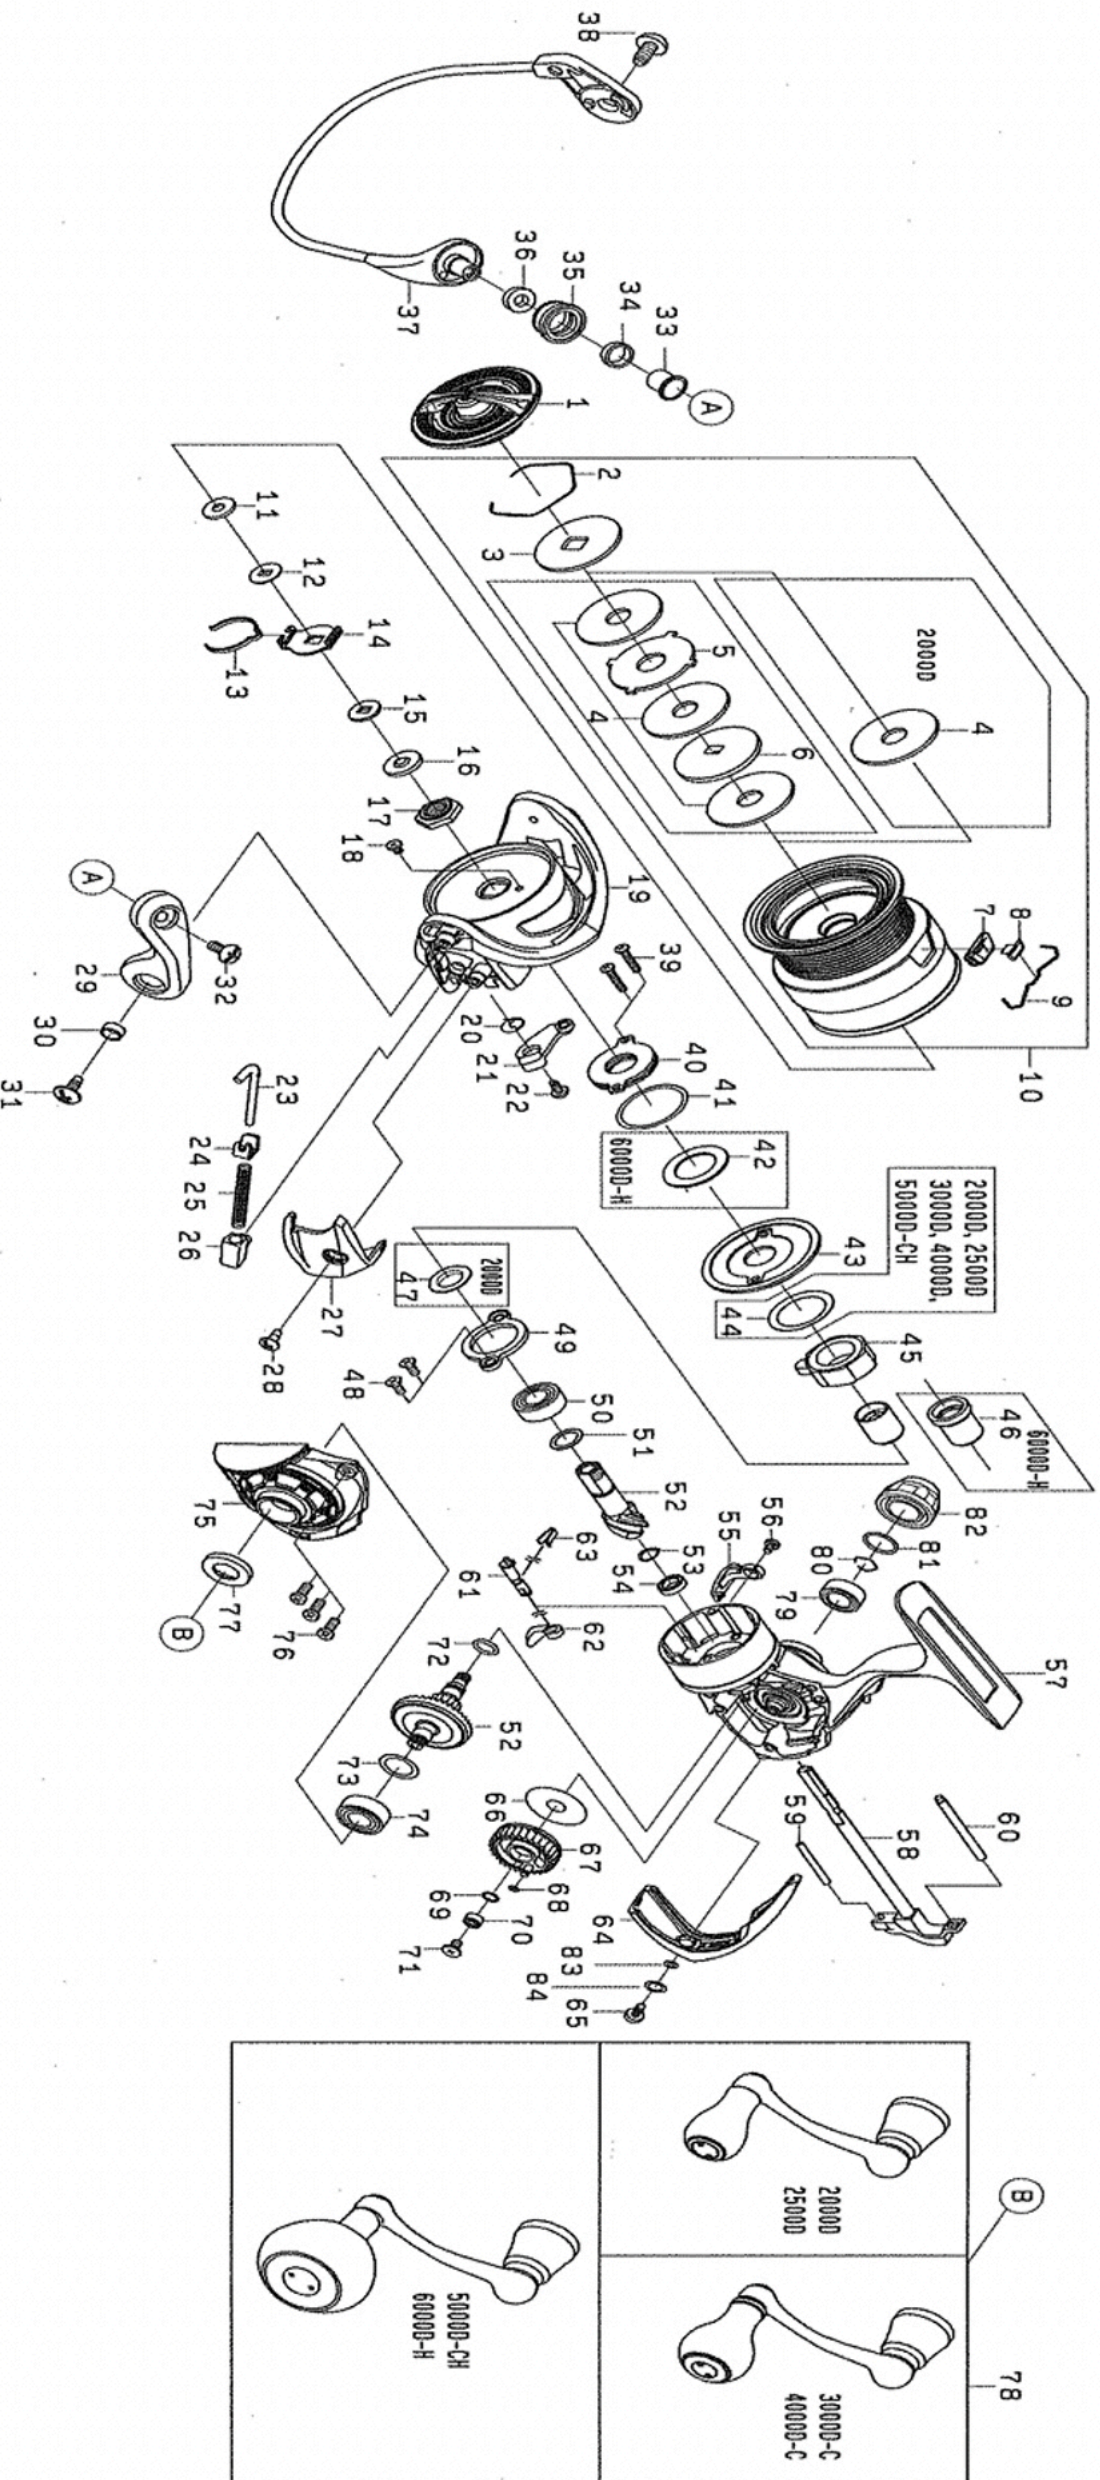

# KIX LT 6000D-H

Feel Alive.

Please quote by part number, not key number when ordering.

spares@daiwaaustralia.com.au PH: (02) 8644 8644

REEL NAME	MGFT CODE	KEY NO	PARTS CODE	DESCRIPTION
KIX LT 6000D-H	S46916D	1	6J579901	DRAG KNOB
KIX LT 6000D-H	S46916D	2	61704101	DRAG RING
KIX LT 6000D-H	S46916D	3	6J577501	DRAG DISK WASHER ( A )
KIX LT 6000D-H	S46916D	4	6J577201	DRAG WASHER
KIX LT 6000D-H	S46916D	5	6J577301	DRAG LIP WASHER
KIX LT 6000D-H	S46916D	6	6J547001	DRAG DISC WASHER( B )
KIX LT 6000D-H	S46916D	7	6J568601	LINE STOPPER PLATE
KIX LT 6000D-H	S46916D	8	6J558001	LINE STOPPER
KIX LT 6000D-H	S46916D	9	6J314801	LINE STOPPER SPRING
KIX LT 6000D-H	S46916D	10	6J942101	SPOOL ASSY
KIX LT 6000D-H	S46916D	11	6F050104	SPOOL WASHER (A)
KIX LT 6000D-H	S46916D	12	6F050002	SPOOL WASHER (B)
KIX LT 6000D-H	S46916D	13	6J953201	CLICK LEAF SPRING
KIX LT 6000D-H	S46916D	14	6J576501	CLICK SPRING HOLDER
KIX LT 6000D-H	S46916D	15	6F049901	SPOOL WASHER (C)
KIX LT 6000D-H	S46916D	16	6H995201	ROTOR NUT PACKING
KIX LT 6000D-H	S46916D	17	6H995101	ROTOR NUT
KIX LT 6000D-H	S46916D	18	6H022701	ROTOR NUT SCREW
KIX LT 6000D-H	S46916D	19	6H994340	ROTOR
KIX LT 6000D-H	S46916D	20	6H413601	KICK LEVER SPRING
KIX LT 6000D-H	S46916D	21	6H994401	KICK LEVER ASSY
KIX LT 6000D-H	S46916D	22	6H417701	KICK LEVER SCREW
KIX LT 6000D-H	S46916D	23	6H640601	ARM LEVER SHAFT
KIX LT 6000D-H	S46916D	24	6H576101	ARM LEVER SHAFT PLATE
KIX LT 6000D-H	S46916D	25	6H640701	ARM LEVER SHAFT SPRING
KIX LT 6000D-H	S46916D	26	6J089401	ARM LEVER SHAFT HOLDER
KIX LT 6000D-H	S46916D	27	6H994601	ARM LEVER SP COVER
KIX LT 6000D-H	S46916D	28	6G270801	ARM LEVER SP COVER SCREW
KIX LT 6000D-H	S46916D	29	6H728930	ARM LEVER
KIX LT 6000D-H	S46916D	30	6H962401	ARM LEVER SCREW COLLAR
KIX LT 6000D-H	S46916D	31	6G205001	ARM LEVER SCREW
KIX LT 6000D-H	S46916D	32	6G195602	ROLLER SCREW
KIX LT 6000D-H	S46916D	33	6G195501	ROLLER COLLAR(A)
KIX LT 6000D-H	S46916D	34	6G220701	ROLLER COLLAR(B)
KIX LT 6000D-H	S46916D	35	6J089901	LINE ROLLER
KIX LT 6000D-H	S46916D	36	6G874201	ROLLER COLLAR(C)
KIX LT 6000D-H	S46916D	37	6J833102	BAIL ASSY
KIX LT 6000D-H	S46916D	38	6G205001	BAIL HOLDER SCREW
KIX LT 6000D-H	S46916D	39	6J001601	SHIELD CAP SCREW
KIX LT 6000D-H	S46916D	40	6J289301	MAGSEALED AS
KIX LT 6000D-H	S46916D	41	6J212901	MAGSEALED PLATE O-RING
KIX LT 6000D-H	S46916D	42	6J238801	MAGSEALED PLATE WASHER
KIX LT 6000D-H	S46916D	43	6J100501	MAGSEALED CAP
KIX LT 6000D-H	S46916D	44	-	-
KIX LT 6000D-H	S46916D	45	6J309101	ONEWAY CLUTCH
KIX LT 6000D-H	S46916D	46	6J690501	CLUTCH RING
KIX LT 6000D-H	S46916D	47	-	-
KIX LT 6000D-H	S46916D	48	6J000901	PINION BEARING PLATE SCREW
KIX LT 6000D-H	S46916D	49	6J020801	PINION BEARING PLATE
KIX LT 6000D-H	S46916D	50	6G522802	PINION BALL BEARING (A)
KIX LT 6000D-H	S46916D	51	63712801	PINION BEARING WASHER (B)
KIX LT 6000D-H	S46916D	52	6Z024841	PINION + DRIVE GEAR SET
KIX LT 6000D-H	S46916D	53	6G572501	PINION BEARING SPRING WASHER
KIX LT 6000D-H	S46916D	54	6G467106	PINION BALL BEARING (B)
KIX LT 6000D-H	S46916D	55	6J021001	BAIL KICK COLLAR
KIX LT 6000D-H	S46916D	56	6G940402	BAIL KICK COLLAR SCREW
KIX LT 6000D-H	S46916D	57	6J942701	BODY ASSY
KIX LT 6000D-H	S46916D	58	6J860001	MAIN SHAFT
KIX LT 6000D-H	S46916D	59	6J084803	OSCILLATING POST (A)
KIX LT 6000D-H	S46916D	60	6H614301	OSCILLATING POST (B)
KIX LT 6000D-H	S46916D	61	6J020501	STOPPER CAM
KIX LT 6000D-H	S46916D	62	6H595401	STOPPER LEVER
KIX LT 6000D-H	S46916D	63	6H697801	STOPPER CAM LEAF SPRING
KIX LT 6000D-H	S46916D	64	6J021501	REAR CAP
KIX LT 6000D-H	S46916D	65	6J001801	REAR CAP SCREW
KIX LT 6000D-H	S46916D	66	6G644201	OSCILLATING GEAR WASHER
KIX LT 6000D-H	S46916D	67	6G644302	OSCILLATING GEAR
KIX LT 6000D-H	S46916D	68	6B853101	OSCILLATING GEAR O-RING
KIX LT 6000D-H	S46916D	69	6G522103	OSCILLATING GEAR BEARING WASHER
KIX LT 6000D-H	S46916D	70	6G467105	OSCILLATING GEAR BALL BEARING
KIX LT 6000D-H	S46916D	71	6H272202	OSCILLATING GEAR SCREW
KIX LT 6000D-H	S46916D	72	6G645301	DRIVE GEAR O-RING
KIX LT 6000D-H	S46916D	73	63737808	DRIVE GEAR WASHER
KIX LT 6000D-H	S46916D	74	6G523405	DRIVE BALL BEARING (A)
KIX LT 6000D-H	S46916D	75	6J942601	BODY COVER ASSY
KIX LT 6000D-H	S46916D	76	6G332906	BODY COVER SCREW
KIX LT 6000D-H	S46916D	77	6J397201	BODY COVER PACKING
KIX LT 6000D-H	S46916D	78	6J942301	HANDLE ASSY
KIX LT 6000D-H	S46916D	79	6B861704	DRIVE BALL BEARING (B)
KIX LT 6000D-H	S46916D	80	6G525101	DRIVE BALL BEARING (B) RING
REEL NAME	MGFT CODE	KEY NO	PARTS CODE	DESCRIPTION
KIX LT 6000D-H	S46916D	81	6G672401	HANDLE CAP O-RING
KIX LT 6000D-H	S46916D	82	6J397804	HANDLE CAP
KIX LT 6000D-H	S46916D	83	6F037404	REAR CAP WASHER (A)
KIX LT 6000D-H	S46916D	84	6B411703	REAR CAP WASHER (B)