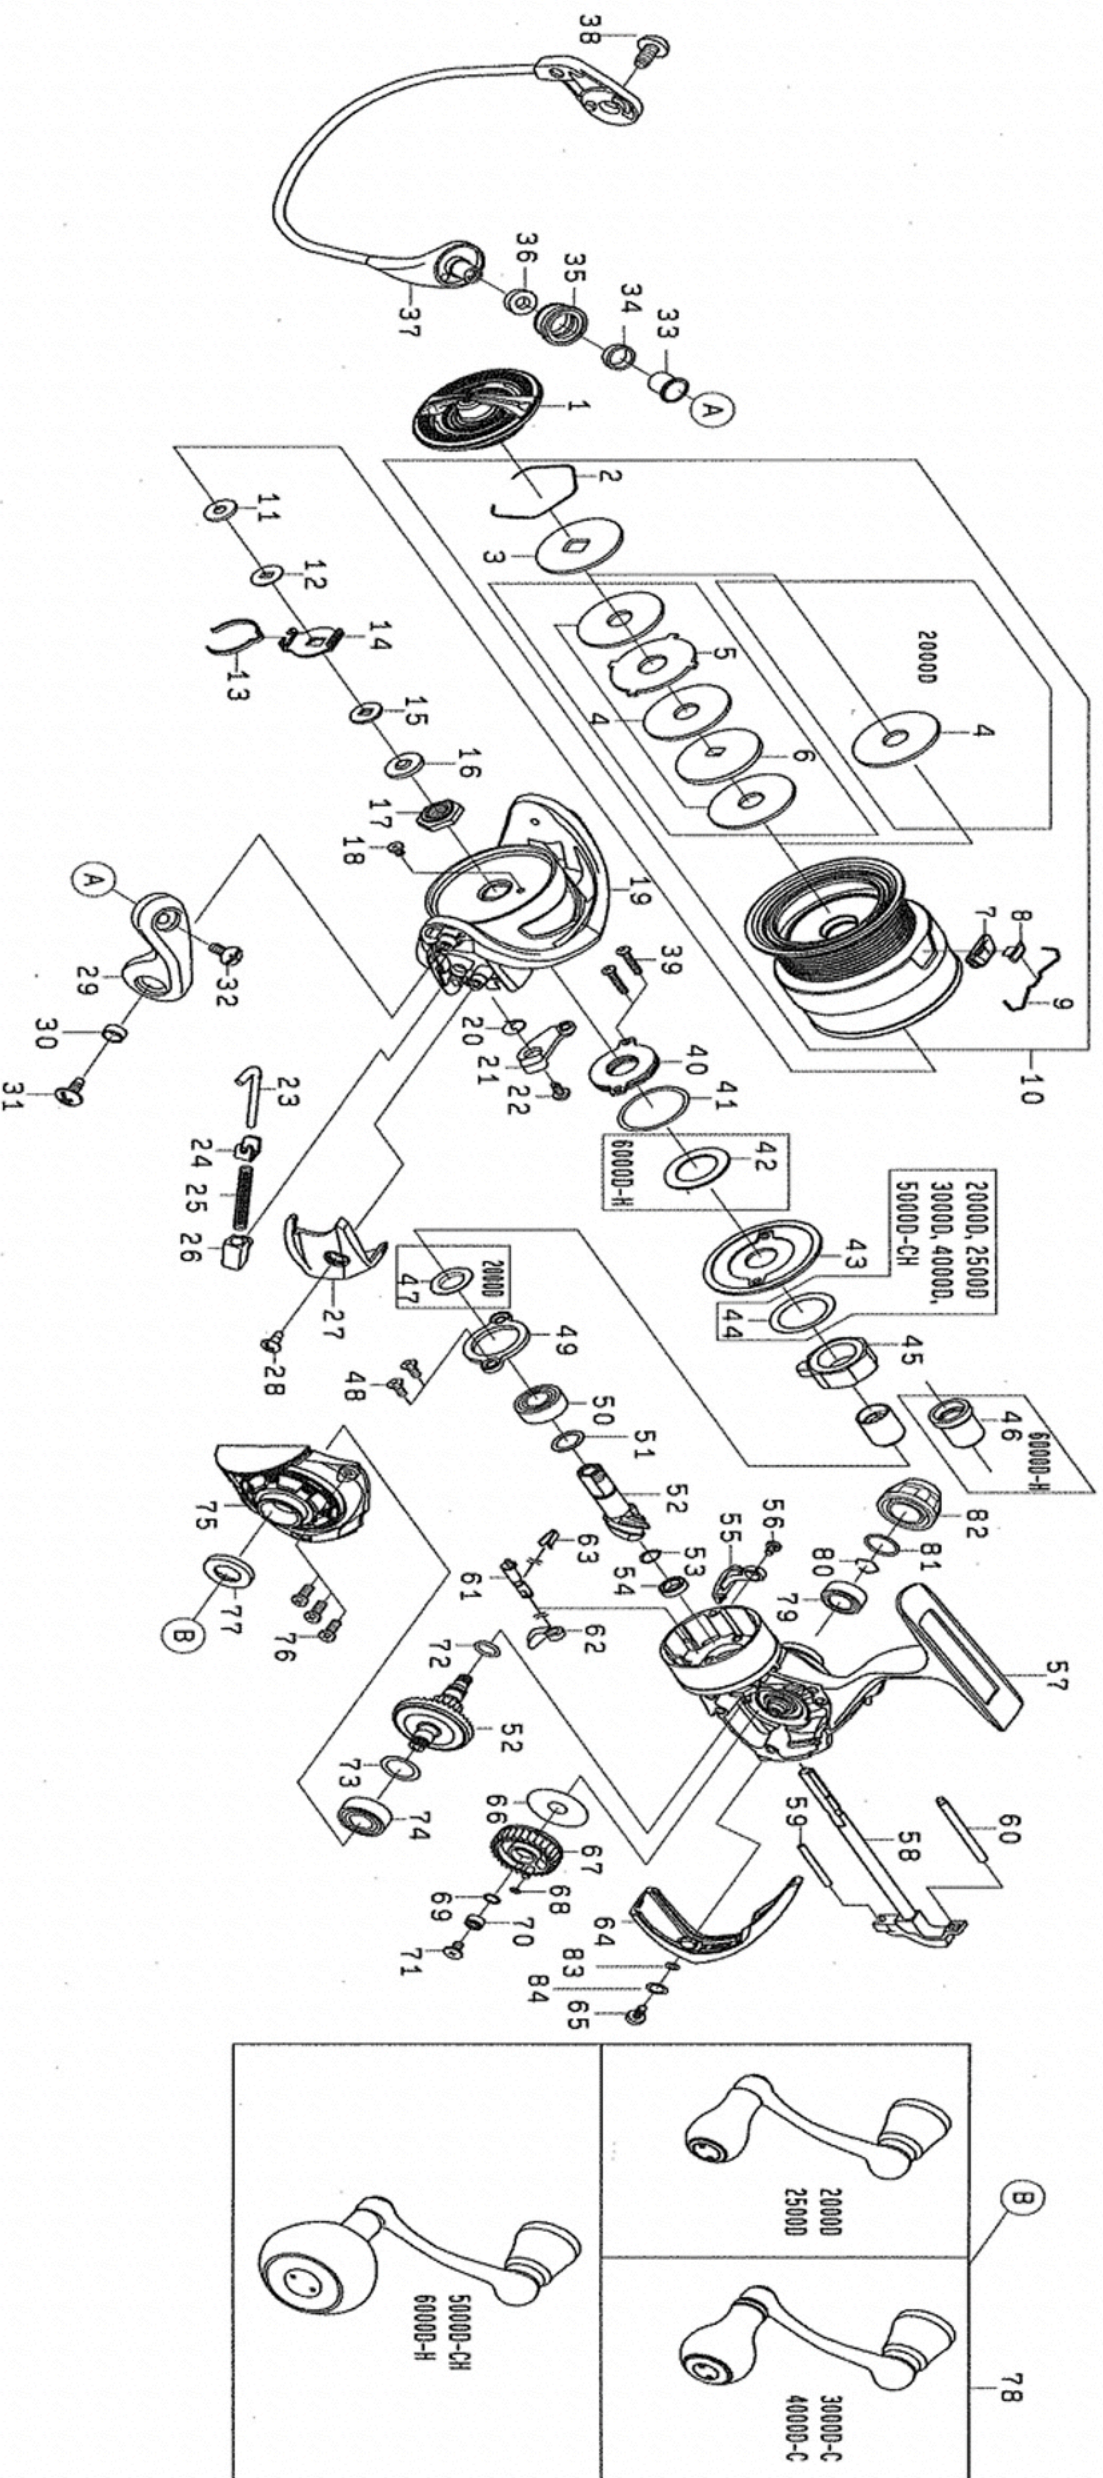

KIX LT 4000D-C

Feel Alive.

Please quote by part number, not key number when ordering.
spares@daiwaaustralia.com.au PH: (02) 8644 8644

REEL NAME	MGFT CODE	KEY NO	PARTS CODE	DESCRIPTION
KIX LT 4000D-C	S46716D	1	6J698701	DRAG KNOB
KIX LT 4000D-C	S46716D	2	6J547101	DRAG RING
KIX LT 4000D-C	S46716D	3	6J547001	DRAG DISK WASHER (A)
KIX LT 4000D-C	S46716D	4	6J546801	DRAG WASHER
KIX LT 4000D-C	S46716D	5	6J546902	DRAG LIP WASHER
KIX LT 4000D-C	S46716D	6	6J547001	DRAG DISC WASHER(B)
KIX LT 4000D-C	S46716D	7	6J568601	LINE STOPPER PLATE
KIX LT 4000D-C	S46716D	8	6J558001	LINE STOPPER
KIX LT 4000D-C	S46716D	9	6J314801	LINE STOPPER SPRING
KIX LT 4000D-C	S46716D	10	6J941401	SPOOL ASSY
KIX LT 4000D-C	S46716D	11	6E398003	SPOOL WASHER (A)
KIX LT 4000D-C	S46716D	12	6E467101	SPOOL WASHER (B)
KIX LT 4000D-C	S46716D	13	6J953201	CLICK LEAF SPRING
KIX LT 4000D-C	S46716D	14	6J546201	CLICK SPRING HOLDER
KIX LT 4000D-C	S46716D	15	6J703101	SPOOL WASHER (C)
KIX LT 4000D-C	S46716D	16	6H986901	ROTOR NUT PACKING
KIX LT 4000D-C	S46716D	17	6H961101	ROTOR NUT
KIX LT 4000D-C	S46716D	18	6H022701	ROTOR NUT SCREW
KIX LT 4000D-C	S46716D	19	6J567514	ROTOR
KIX LT 4000D-C	S46716D	20	6H413601	KICK LEVER SPRING
KIX LT 4000D-C	S46716D	21	6J567601	KICK LEVER ASSY
KIX LT 4000D-C	S46716D	22	6H417701	KICK LEVER SCREW
KIX LT 4000D-C	S46716D	23	6H572001	ARM LEVER SHAFT
KIX LT 4000D-C	S46716D	24	6H576101	ARM LEVER SHAFT PLATE
KIX LT 4000D-C	S46716D	25	6H414201	ARM LEVER SHAFT SPRING
KIX LT 4000D-C	S46716D	26	6J089401	ARM LEVER SHAFT HOLDER
KIX LT 4000D-C	S46716D	27	6J567801	ARM LEVER SP COVER
KIX LT 4000D-C	S46716D	28	6G270801	ARM LEVER SP COVER SCREW
KIX LT 4000D-C	S46716D	29	6H728930	ARM LEVER
KIX LT 4000D-C	S46716D	30	6H962401	ARM LEVER SCREW COLLAR
KIX LT 4000D-C	S46716D	31	6G205001	ARM LEVER SCREW
KIX LT 4000D-C	S46716D	32	6G195602	ROLLER SCREW
KIX LT 4000D-C	S46716D	33	6G195501	ROLLER COLLAR(A)
KIX LT 4000D-C	S46716D	34	6G220701	ROLLER COLLAR(B)
KIX LT 4000D-C	S46716D	35	6J089901	LINE ROLLER
KIX LT 4000D-C	S46716D	36	6G874201	ROLLER COLLAR(C)
KIX LT 4000D-C	S46716D	37	6J830702	BAIL ASSY
KIX LT 4000D-C	S46716D	38	6G205001	BAIL HOLDER SCREW
KIX LT 4000D-C	S46716D	39	6J001601	SHIELD CAP SCREW
KIX LT 4000D-C	S46716D	40	6J688201	MAGSEALED AS
KIX LT 4000D-C	S46716D	41	6J354801	MAGSEALED PLATE O-RING
KIX LT 4000D-C	S46716D	42	-	-
KIX LT 4000D-C	S46716D	43	6J560901	MAGSEALED CAP
KIX LT 4000D-C	S46716D	44	6J639901	ONEWAY CLUTCH WASHER
KIX LT 4000D-C	S46716D	45	6J388401	ONEWAY CLUTCH
KIX LT 4000D-C	S46716D	46	6J001403	CLUTCH RING
KIX LT 4000D-C	S46716D	47	-	-
KIX LT 4000D-C	S46716D	48	6J000901	PINION BEARING PLATE SCREW
KIX LT 4000D-C	S46716D	49	6H411501	PINION BEARING PLATE
KIX LT 4000D-C	S46716D	50	6G535104	PINION BALL BEARING (A)
KIX LT 4000D-C	S46716D	51	63758502	PINION BEARING WASHER (B)
KIX LT 4000D-C	S46716D	52	62024927	PINION + DRIVE GEAR SET
KIX LT 4000D-C	S46716D	53	6H931701	PINION BEARING SPRING WASHER
KIX LT 4000D-C	S46716D	54	6G466202	PINION BALL BEARING (B)
KIX LT 4000D-C	S46716D	55	6J001101	BAIL KICK COLLAR
KIX LT 4000D-C	S46716D	56	6G940402	BAIL KICK COLLAR SCREW
KIX LT 4000D-C	S46716D	57	6J941701	BODY ASSY
KIX LT 4000D-C	S46716D	58	6J140803	MAIN SHAFT
KIX LT 4000D-C	S46716D	59	6J084802	OSCILLATING POST (A)
KIX LT 4000D-C	S46716D	60	6H614301	OSCILLATING POST (B)
KIX LT 4000D-C	S46716D	61	6H595501	STOPPER CAM
KIX LT 4000D-C	S46716D	62	6H595401	STOPPER LEVER
KIX LT 4000D-C	S46716D	63	6H697801	STOPPER CAM LEAF SPRING
KIX LT 4000D-C	S46716D	64	6J013501	REAR CAP
KIX LT 4000D-C	S46716D	65	6J001801	REAR CAP SCREW
KIX LT 4000D-C	S46716D	66	6H595701	OSCILLATING GEAR WASHER
KIX LT 4000D-C	S46716D	67	6J838001	OSCILLATING GEAR
KIX LT 4000D-C	S46716D	68	6G466001	OSCILLATING GEAR O-RING
KIX LT 4000D-C	S46716D	69	6H129201	OSCILLATING GEAR BEARING WASHER
KIX LT 4000D-C	S46716D	70	6G469005	OSCILLATING GEAR BALL BEARING
KIX LT 4000D-C	S46716D	71	6G940402	OSCILLATING GEAR SCREW
KIX LT 4000D-C	S46716D	72	6G670501	DRIVE GEAR O-RING
KIX LT 4000D-C	S46716D	73	63758502	DRIVE GEAR WASHER
KIX LT 4000D-C	S46716D	74	6G467302	DRIVE BALL BEARING (A)
KIX LT 4000D-C	S46716D	75	6J941801	BODY COVER ASSY
KIX LT 4000D-C	S46716D	76	6G332906	BODY COVER SCREW
KIX LT 4000D-C	S46716D	77	6J130201	BODY COVER PACKING
KIX LT 4000D-C	S46716D	78	6J941501	HANDLE ASSY
KIX LT 4000D-C	S46716D	79	6G522706	DRIVE BALL BEARING (B)
KIX LT 4000D-C	S46716D	80	6G472401	DRIVE BALL BEARING (B) RING
REEL NAME	MGFT CODE	KEY NO	PARTS CODE	DESCRIPTION
KIX LT 4000D-C	S46716D	81	6G162401	HANDLE CAP O-RING
KIX LT 4000D-C	S46716D	82	6J418102	HANDLE CAP
KIX LT 4000D-C	S46716D	83	6F037404	REAR CAP WASHER (A)
KIX LT 4000D-C	S46716D	84	6B411703	REAR CAP WASHER (B)