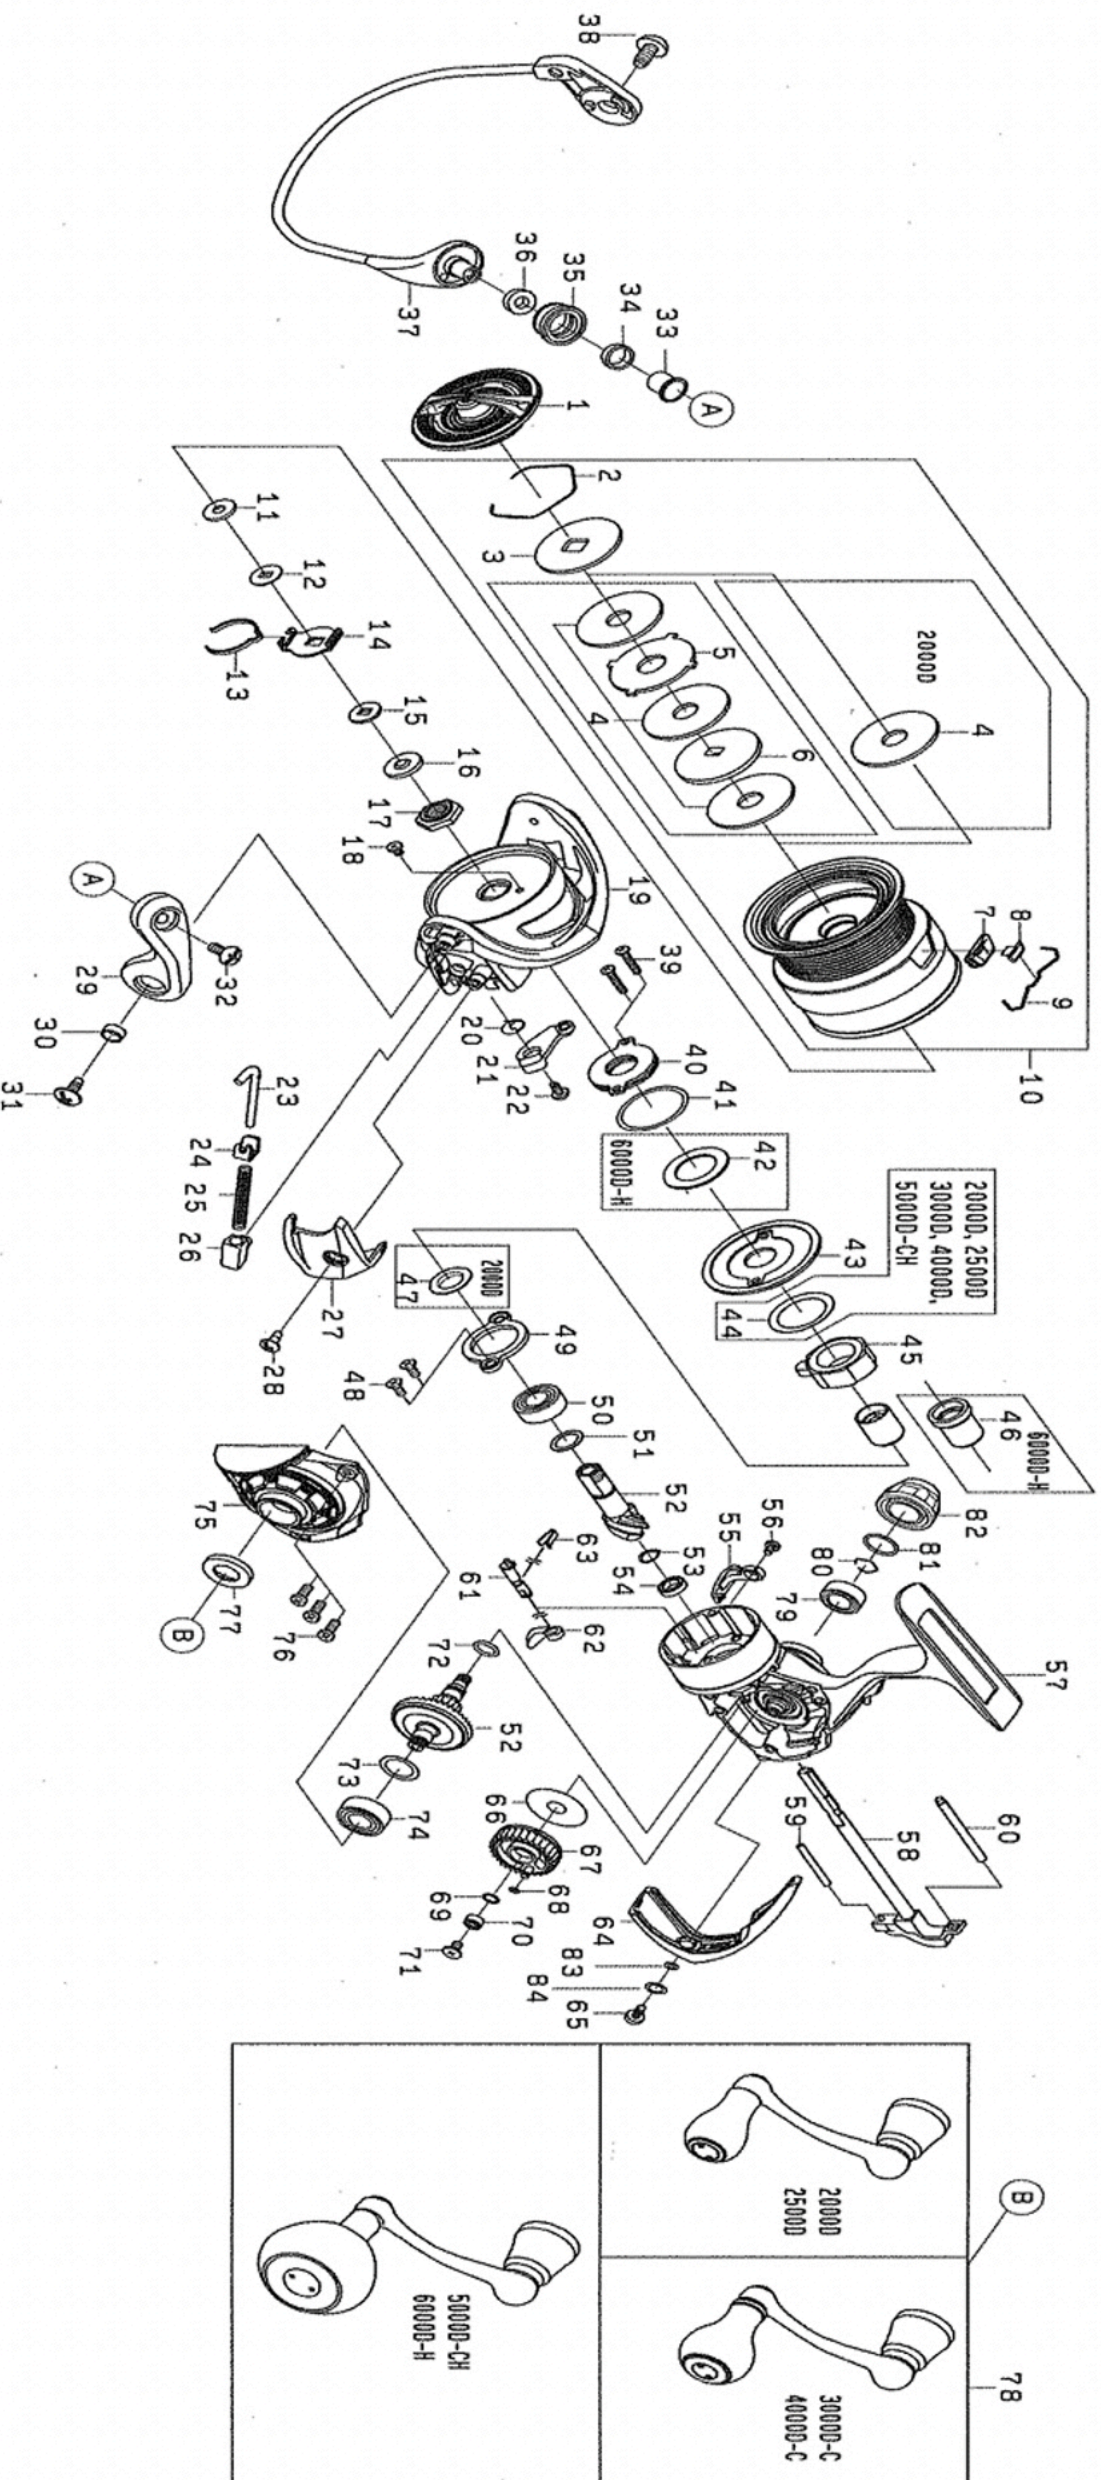

KIX LT 3000D-C

Feel Alive.

Please quote by part number, not key number when ordering.

spares@daiwaaustralia.com.au PH: (02) 8644 8644

REEL NAME	MGFT CODE	KEY NO	PARTS CODE	DESCRIPTION
KIX LT 3000D-C	S46516D	1	6J697601	DRAG KNOB
KIX LT 3000D-C	S46516D	2	6J547101	DRAG RING
KIX LT 3000D-C	S46516D	3	6J547001	DRAG DISK WASHER (A)
KIX LT 3000D-C	S46516D	4	6J546801	DRAG WASHER
KIX LT 3000D-C	S46516D	5	6J546902	DRAG LIP WASHER
KIX LT 3000D-C	S46516D	6	6J547001	DRAG DISC WASHER(B)
KIX LT 3000D-C	S46516D	7	6J558101	LINE STOPPER PLATE
KIX LT 3000D-C	S46516D	8	6J558001	LINE STOPPER
KIX LT 3000D-C	S46516D	9	6J314801	LINE STOPPER SPRING
KIX LT 3000D-C	S46516D	10	6J941301	SPOOL ASSY
KIX LT 3000D-C	S46516D	11	6E398003	SPOOL WASHER (A)
KIX LT 3000D-C	S46516D	12	6E467101	SPOOL WASHER (B)
KIX LT 3000D-C	S46516D	13	6J953201	CLICK LEAF SPRING
KIX LT 3000D-C	S46516D	14	6J546201	CLICK SPRING HOLDER
KIX LT 3000D-C	S46516D	15	6J703101	SPOOL WASHER (C)
KIX LT 3000D-C	S46516D	16	6H986901	ROTOR NUT PACKING
KIX LT 3000D-C	S46516D	17	6H961101	ROTOR NUT
KIX LT 3000D-C	S46516D	18	6H022701	ROTOR NUT SCREW
KIX LT 3000D-C	S46516D	19	6H960057	ROTOR
KIX LT 3000D-C	S46516D	20	6H413601	KICK LEVER SPRING
KIX LT 3000D-C	S46516D	21	6J038501	KICK LEVER ASSY
KIX LT 3000D-C	S46516D	22	6H417701	KICK LEVER SCREW
KIX LT 3000D-C	S46516D	23	6H414101	ARM LEVER SHAFT
KIX LT 3000D-C	S46516D	24	6H576101	ARM LEVER SHAFT PLATE
KIX LT 3000D-C	S46516D	25	6H545701	ARM LEVER SHAFT SPRING
KIX LT 3000D-C	S46516D	26	6H414301	ARM LEVER SHAFT HOLDER
KIX LT 3000D-C	S46516D	27	6H960201	ARM LEVER SP COVER
KIX LT 3000D-C	S46516D	28	6G270801	ARM LEVER SP COVER SCREW
KIX LT 3000D-C	S46516D	29	6H728930	ARM LEVER
KIX LT 3000D-C	S46516D	30	6H962401	ARM LEVER SCREW COLLAR
KIX LT 3000D-C	S46516D	31	6G205001	ARM LEVER SCREW
KIX LT 3000D-C	S46516D	32	6G195602	ROLLER SCREW
KIX LT 3000D-C	S46516D	33	6G195501	ROLLER COLLAR(A)
KIX LT 3000D-C	S46516D	34	6G220701	ROLLER COLLAR(B)
KIX LT 3000D-C	S46516D	35	6J089901	LINE ROLLER
KIX LT 3000D-C	S46516D	36	6G874201	ROLLER COLLAR(C)
KIX LT 3000D-C	S46516D	37	6J825502	BAIL ASSY
KIX LT 3000D-C	S46516D	38	6G205001	BAIL HOLDER SCREW
KIX LT 3000D-C	S46516D	39	6J001601	SHIELD CAP SCREW
KIX LT 3000D-C	S46516D	40	6J688201	MAGSEALED AS
KIX LT 3000D-C	S46516D	41	6J354801	MAGSEALED PLATE O-RING
KIX LT 3000D-C	S46516D	42	-	-
KIX LT 3000D-C	S46516D	43	6J560901	MAGSEALED CAP
KIX LT 3000D-C	S46516D	44	6J639901	ONEWAY CLUTCH WASHER
KIX LT 3000D-C	S46516D	45	6J388401	ONEWAY CLUTCH
KIX LT 3000D-C	S46516D	46	6J001403	CLUTCH RING
KIX LT 3000D-C	S46516D	47	-	-
KIX LT 3000D-C	S46516D	48	6J000901	PINION BEARING PLATE SCREW
KIX LT 3000D-C	S46516D	49	6H442201	PINION BEARING PLATE
KIX LT 3000D-C	S46516D	50	6G467302	PINION BALL BEARING (A)
KIX LT 3000D-C	S46516D	51	63758502	PINION BEARING WASHER (B)
KIX LT 3000D-C	S46516D	52	6Z024926	PINION + DRIVE GEAR SET
KIX LT 3000D-C	S46516D	53	6H931701	PINION BEARING SPRING WASHER
KIX LT 3000D-C	S46516D	54	6H959601	PINION BALL BEARING (B)
KIX LT 3000D-C	S46516D	55	6J001101	BAIL KICK COLLAR
KIX LT 3000D-C	S46516D	56	6G940402	BAIL KICK COLLAR SCREW
KIX LT 3000D-C	S46516D	57	6J940201	BODY ASSY
KIX LT 3000D-C	S46516D	58	6J140703	MAIN SHAFT
KIX LT 3000D-C	S46516D	59	6J084801	OSCILLATING POST (A)
KIX LT 3000D-C	S46516D	60	6H614301	OSCILLATING POST (B)
KIX LT 3000D-C	S46516D	61	6H595501	STOPPER CAM
KIX LT 3000D-C	S46516D	62	6H595401	STOPPER LEVER
KIX LT 3000D-C	S46516D	63	6H697801	STOPPER CAM LEAF SPRING
KIX LT 3000D-C	S46516D	64	6J001701	REAR CAP
KIX LT 3000D-C	S46516D	65	6J001801	REAR CAP SCREW
KIX LT 3000D-C	S46516D	66	6H595701	OSCILLATING GEAR WASHER
KIX LT 3000D-C	S46516D	67	6H595801	OSCILLATING GEAR
KIX LT 3000D-C	S46516D	68	6H770601	OSCILLATING GEAR O-RING
KIX LT 3000D-C	S46516D	69	6H129201	OSCILLATING GEAR BEARING WASHER
KIX LT 3000D-C	S46516D	70	6G469005	OSCILLATING GEAR BALL BEARING
KIX LT 3000D-C	S46516D	71	6G940402	OSCILLATING GEAR SCREW
KIX LT 3000D-C	S46516D	72	6G670501	DRIVE GEAR O-RING
KIX LT 3000D-C	S46516D	73	63758502	DRIVE GEAR WASHER
KIX LT 3000D-C	S46516D	74	6G467302	DRIVE BALL BEARING (A)
KIX LT 3000D-C	S46516D	75	6J940301	BODY COVER ASSY
KIX LT 3000D-C	S46516D	76	6G332906	BODY COVER SCREW
KIX LT 3000D-C	S46516D	77	6J130201	BODY COVER PACKING
KIX LT 3000D-C	S46516D	78	6J941201	HANDLE ASSY
KIX LT 3000D-C	S46516D	79	6G522706	DRIVE BALL BEARING (B)
KIX LT 3000D-C	S46516D	80	6G472401	DRIVE BALL BEARING (B) RING
REEL NAME	MGFT CODE	KEY NO	PARTS CODE	DESCRIPTION
KIX LT 3000D-C	S46516D	81	6G162401	HANDLE CAP O-RING
KIX LT 3000D-C	S46516D	82	6J418102	HANDLE CAP
KIX LT 3000D-C	S46516D	83	6F037404	REAR CAP WASHER (A)
KIX LT 3000D-C	S46516D	84	6B411703	REAR CAP WASHER (B)