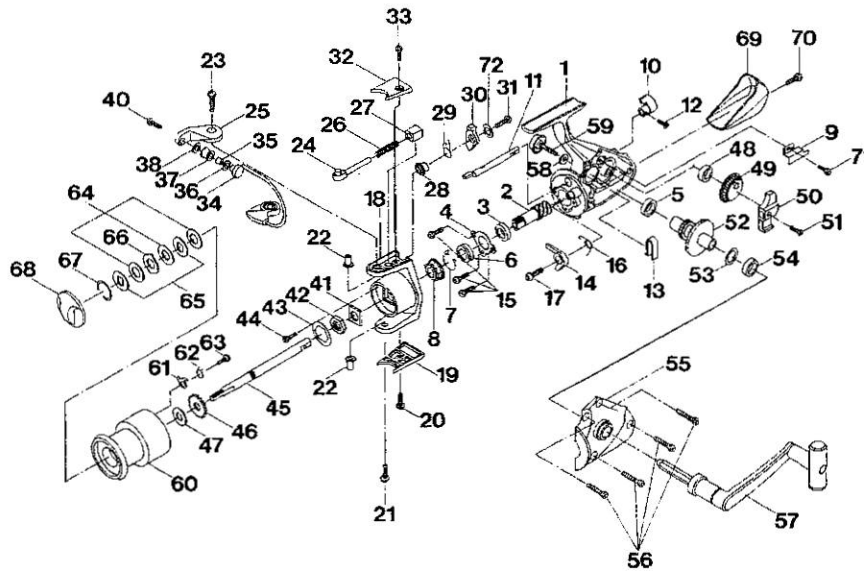

JUPITER-S4500 / 5000

Key No.	Parts No.	Parts Name
1	W30-4602	BODY
2	W30-8901	PINION GEAR
3	W30-1501	BALL BEARING
4	W30-1601	BEARING RET
5	W30-3801	BODY COLLAR
6	W30-7801	SPRING HOLDER
7	W30-7701	A/R PAWL SPRING B
8	W30-7601	A/R RATCHET
9	W30-5001	OSC SLIDER HOLDING PLT
10	W30-7002	A/R LEVER
11	W30-8001	A/R CAM
12	W30-8101	A/R LEVER SCREW
13	W30-7101	A/R CAM SPRING
14	W30-7301	A/R PAWL
15	W30-9501	BEARING RET SCREW
16	W30-7501	A/R PAWL SPRING
17	W30-7401	A/R PAWL SCREW
18	W30-8302	ROTOR
19	W31-1102	BAIL TRIP COVER
20	W30-2701	BAIL TRIP COVER SCREW
21	W31-1001	BAIL HOLDER SCREW
22	W30-1801	BAIL HOLDER COLLAR
23	W30-1701	BAIL ARM SCREW
24	W31-2101	BAIL SPRING SHAFT
25	W30-0902	BAIL ARM
26	W30-9001	BAIL SPRING
27	W31-2301	BAIL SPRING HOLDER
28	W31-1901	BAIL TRIP LEVER COLLAR
29	W31-1701	BAIL TRIP LEVER SPRING
30	W31-1301	BAIL TRIP LEVER
31	W31-1501	BAIL TRIP LEVER SCREW
32	W30-1402	BAIL SPRING COVER
33	W30-2701	BAIL SPRING COVER SCREW
34	W30-0201	BAIL
35	W30-5901	LINE ROLLER COLLAR
36	W30-6101	LINE ROLLER WASHER A
37	W30-6901	LINE ROLLER
38	W30-6201	LINE ROLLER WASHER B
40	W30-5701	LINE ROLLER SCREW

Key No.	Parts No.	Parts Name
41	W30-8201	ROTOR NUT HOLD PLT
42	W30-8701	ROTOR NUT
43	W30-6501	ROTOR NUT WASHER
44	W30-6301	ROTOR NUT LOCK SCREW
45	W30-6701	MAIN SHAFT
46	W30-2001	CLICK GEAR
47	W30-6801	SPOOL WASHER
48	W30-5601	OSC GEAR COLLAR
49	W30-5401	OSC GEAR
50	W30-5301	OSC SLIDER
51	W30-5101	OSC SLIDER SCREW
52	W30-3401	DRIVE GEAR
53	W30-4401	DRIVE GEAR WASHER
54	W30-4201	SIDE COVER BUSHING
55	W30-2502	SIDE COVER
56	W30-2601	SIDE COVER SCREW
57	W30-2802	HANDLE
58	W30-6401	HANDLE LOCK SCREW WASHER
59	W30-3002	HANDLE LOCK SCREW
60	W31-0101	SPOOL
61	W30-1901	CLICK PAWL
62	W30-2101	CLICK SPRING
63	W30-2201	CLICK PAWL SCREW
64	W30-3201	DRAG WASHER
65	W30-4801	KEY WASHER
66	W30-4501	EARED WASHER
67	W30-9601	DRAG WASHER RET
68	W30-3102	DRAG KNOB
69	W30-9202	REAR COVER
70	W30-9401	REAR COVER SCREW
71	W30-4901	OSC SLIDER HOLD PLT SCREW
72	W31-1801	BAIL TRIP LEVER WASHER