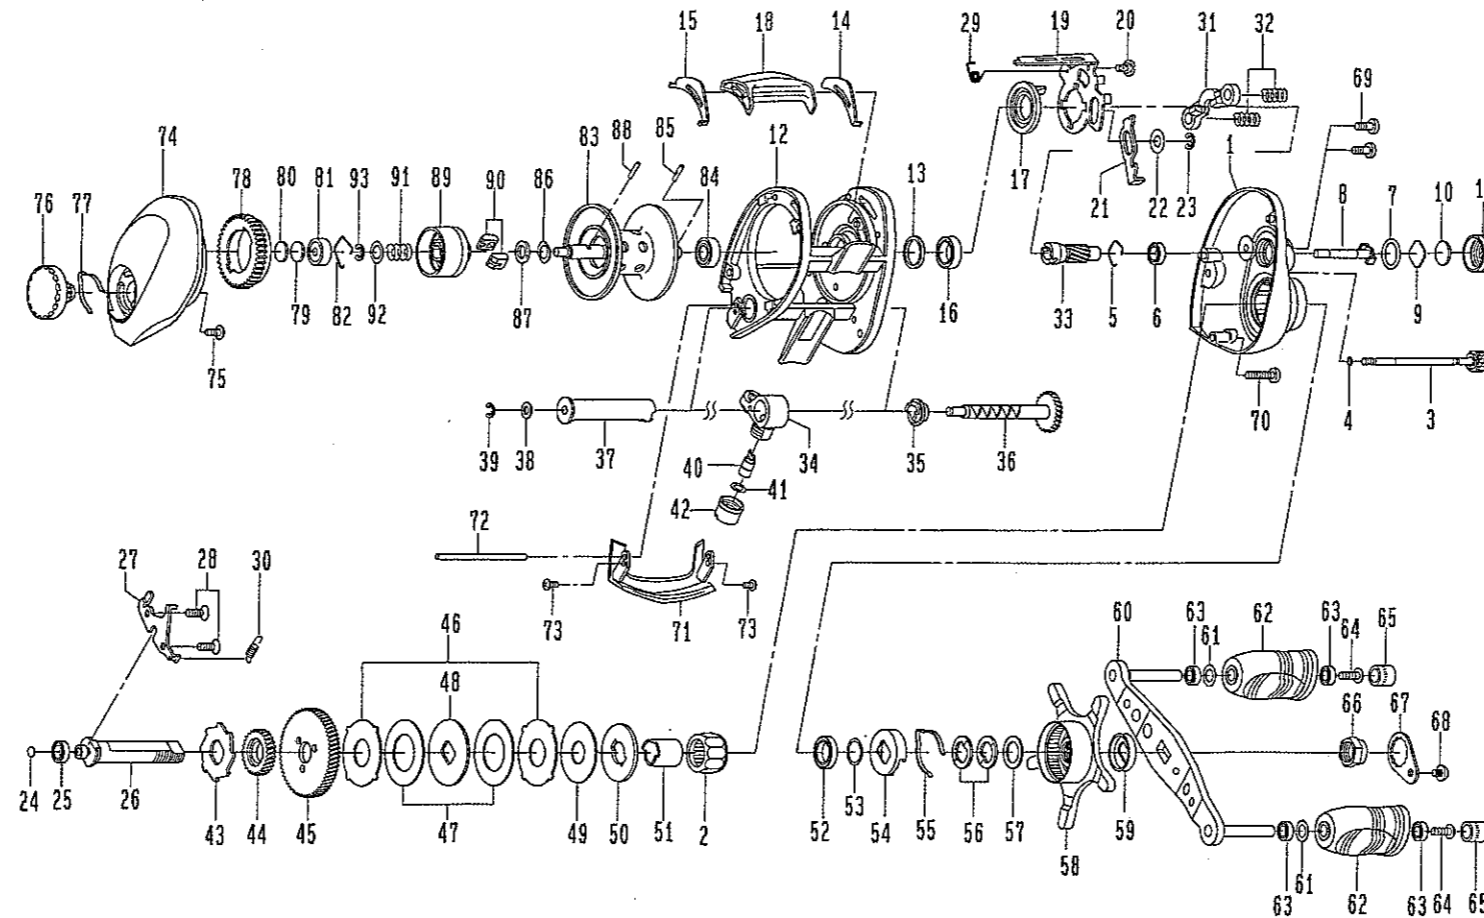

**HEARTLAND-XA 153HSTA**

Please order by parts number, not key number

Key No.	Parts No.	Parts Name	Key No.	Parts No.	Parts Name	Key No.	Parts No.	Parts Name	Key No.	Parts No.	Parts Name
1	6H205401	Right side plate	22	63716905	Washer	43	6F761701	Clutch wheel	64	6B679308	Handle knob screw
2	6G819801	Roller clutch	23	63201402	Retainer	44	6G001501	Drive gear (A)	65	6G551901	Handle nut (A)
3	6G718402	Right side plate screw (A)	24	6G357506	Drive shaft washer	45	6G544901	Drive gear (B)	66	6G793301	Handle nut (B)
4	6B853101	"O" ring (A)	25	6G466201	Ball bearing (C)	46	6F796101	Eared washer	67	60403213	Handle nut plate
5	6E219701	Bearing retainer (A)	26	6H205601	Drive shaft	47	6H032902	Drag washer (A)	68	63538301	Handle nut screw
6	6G466201	Ball bearing (A)	27	6G544002	Drive shaft retainer	48	6F796301	Key washer (A)	69	6G040801	Right side plate screw (B)
7	61715201	"O" ring (B)	28	6E134508	Drive shaft retainer screw	49	6H033002	Drag washer (B)	70	6G473501	Right side plate screw (C)
8	6F800501	Pinion shaft	29	6G544101	Clutch cam spring	50	6G141801	Key washer (B)	71	6G545310	Front plate
9	6B175401	Spool adjusting cap metal	30	6G010201	Clutch trip plate spring	51	6G545001	Gear shaft collar	72	6G545401	Stabilizer bar
10	6B175503	Spacer (A)	31	6F794801	Yoke	52	6G431003	Ball bearing (D)	73	6B360401	Front plate screw
11	6F574413	Cast control cap	32	6G597301	Yoke spring	53	6B553801	Bearing washer	74	6H206101	Left side plate
12	6H205501	Frame assembly	33	6G544202	Pinion gear	54	6F028201	Click leaf spring holder	75	6F212201	Set plate screw
13	6F834701	Clutch cam washer	34	6G544301	Line guide	55	6F032401	Click leaf spring	76	6F821218	Brake adjusting knob
14	6G543401	Spacer (B)	35	6G128201	Worm shaft holder	56	61508901	Drag spring washer	77	6F051701	Brake click spring
15	6G543501	Spacer (C)	36	6G544601	Worm shaft assembly	57	63737810	Spacing sleeve	78	6G545701	Magnet holder
16	6G431003	Ball bearing (B)	37	6G544801	Level wind guard	58	6H205901	Star drag	79	63757411	Spacer (D)
17	6F793501	Clutch cam (A)	38	63731306	Worm shaft washer	59	6F850402	Handle collar	80	63757404	Spacer (E)
18	6G874501	Clutch lever	39	63205901	Worm shaft retainer	60	6G875101	Handle assembly	81	6G511502	Ball bearing (F)
19	6G543702	Clutch cam (B)	40	61214212	Line guide pawl	61	6F197001	Handle knob washer	82	6F032201	Bearing retainer (B)
20	6G009701	Clutch cam screw	41	63731300	Line guide washer	62	6G875301	Handle knob	83-93	6Z018929	Spool assembly
21	6G543801	Clutch trip plate	42	6F402801	Pawl cap	63	6G469001	Ball bearing (E)			