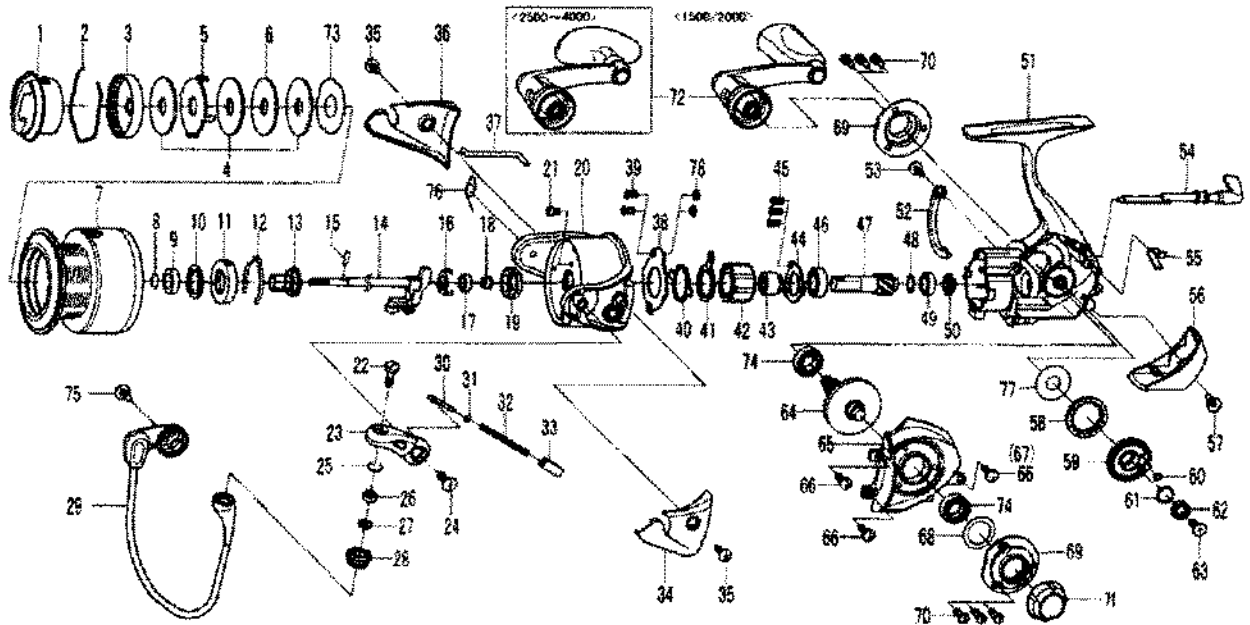

# Certate 1500/2000

Key No.	Parts No.	Parts Name
1	G49-4701	DRAG KNOB
2	F74-2501	DRAG WASHER RET
3	F90-8701	DRAG KNOB CLICK PLT
4	F63-5001	DRAG WASHER A
5	F63-5201	EARED WASHER
6	F63-5101	KEY WASHER
2-7	G49-4301	SPOOL
8	G47-2401	SPOOL RET
9	G09-5801	SPOOL COLLAR
10	F62-5500	SPOOL WASHER
11	G47-2201	CLICK LEAF SPRING HOLDER
12	F70-4901	SPOOL CLICK LEAF SPRING
13	G47-2101	SPOOL METAL
14	G49-3201	MAIN SHAFT
15	G37-5001	PIN
16	G47-1501	BEARING RET A
17	G46-6201	BALL BEARING A
18	G47-1201	BALL BEARING COLLAR A
19	G47-1301	ROTOR NUT
20	G49-3501	ROTOR
21	E49-2001	ROTOR NUT LOCK SCREW
22	F92-1702	LINE ROLLER SCREW
23	F89-2227	BAIL ARM
24	351-7701	BAIL ARM SCREW
25	G47-1101	O RING A
26	G28-1601	BALL BEARING B
27	F89-7101	LINE ROLLER WASHER
28	G47-0901	LINE ROLLER
29	G49-3701	BAIL
30	G47-1802	BAIL SPRING SHAFT
31	E31-3901	BAIL SPRING WASHER
32	G56-4201	BAIL SPRING
33	G47-1601	BAIL SPRING HOLDER
34	G49-3601	BAIL SPRING COVER
35	G33-2702	BAIL SPRING COVER SCREW
36	G49-4001	BAIL HOLDER COVER
37	G49-3901	BAIL TRIP LEVER
38	G46-7601	BEARING RET B
39	G55-7101	BEARING RET C SCREW
40	G46-5401	CLUTCH CAM RET