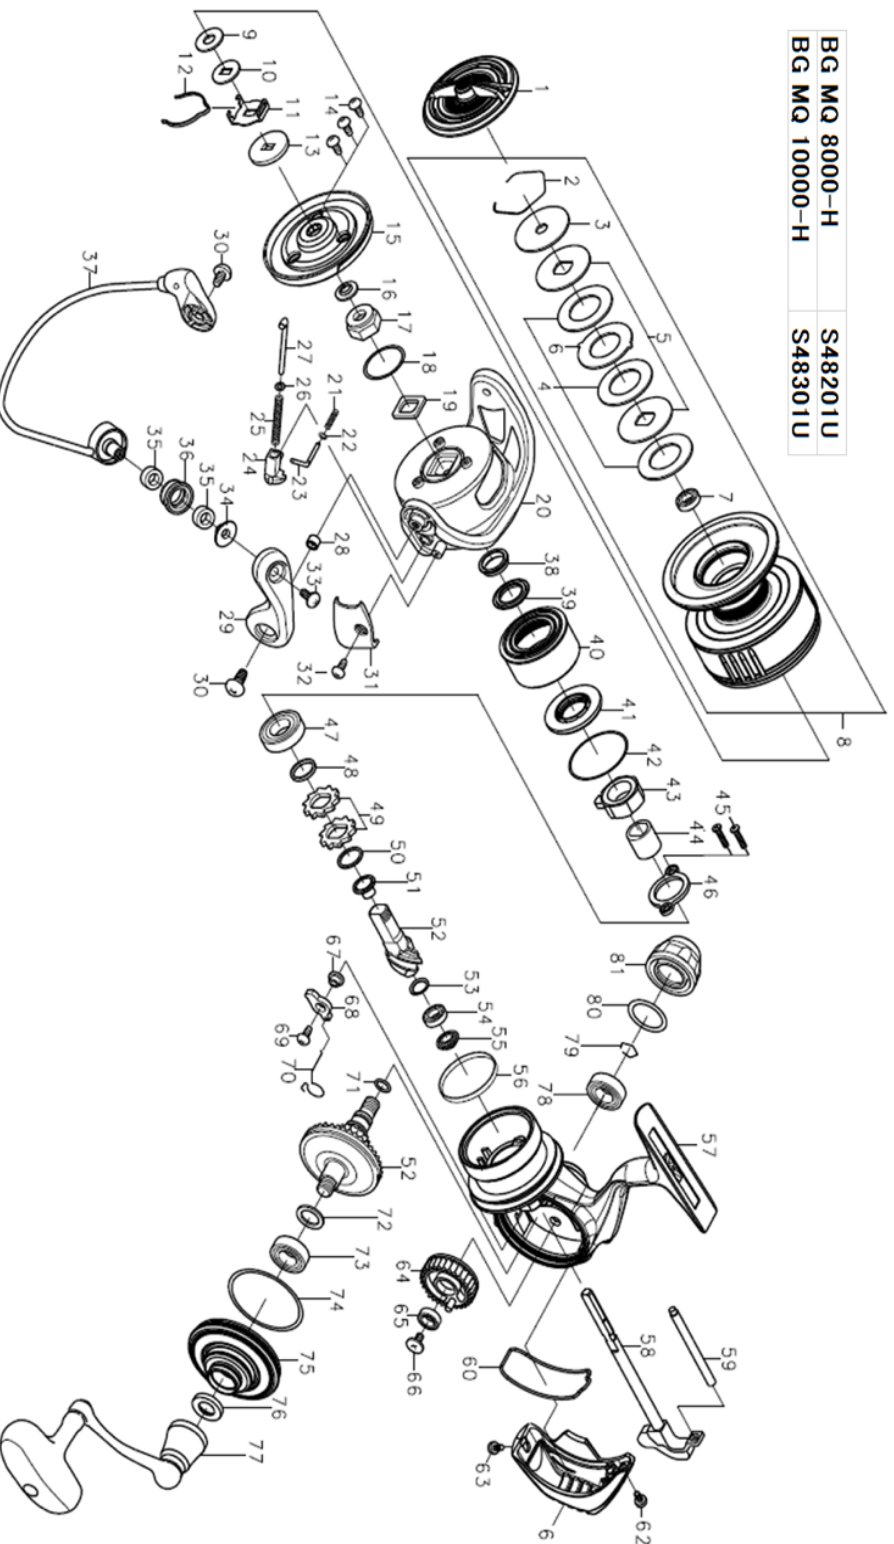

# BG MQ 8000-H

**Feel Alive.**

Please quote by part number, not key number when ordering.  
spares@daiwaaustralia.com.au PH: (02) 8644 8644

BG MQ 8000-H	S48201U
BG MQ 10000-H	S48301U

REEL NAME	MGFT CODE	KEY NO	PARTS CODE	DESCRIPTION
BG MQ 8000-H		1	6J993502	DRAG KNOB
BG MQ 8000-H		2	6F884001	DRAG RING
BG MQ 8000-H		3	6H380901	DRAG RATCHET
BG MQ 8000-H		4	6J561601	ATD DRAG WASHER ( 1 pack - 3 pcs )
BG MQ 8000-H		5	6H175101	DRAG DISK WASHER ( 1 pack - 3 pcs )
BG MQ 8000-H		6	6G700701	DRAG LIP WASHER
BG MQ 8000-H		7	6B358607	SPOOL BALL BEARING
BG MQ 8000-H		8	6M067601	SPOOL ASSY
BG MQ 8000-H		9	6F050104	SPOOL WASHER(A)
BG MQ 8000-H		10	6F050002	SPOOL WASHER(B)
BG MQ 8000-H		11	6H309501	CLICK HOLDER
BG MQ 8000-H		12	6B747701	CLICK LEAF SPRING
BG MQ 8000-H		13	6F049901	SPOOL WASHER( C )
BG MQ 8000-H		14	6G270801	ROTOR COVER SCREW
BG MQ 8000-H		15	6J992601	ROTOR COVER
BG MQ 8000-H		16	6I898101	ROTOR NUT PACKING
BG MQ 8000-H		17	6J996301	ROTOR NUT
BG MQ 8000-H		18	6H501001	ROTOR NUT O RING
BG MQ 8000-H		19	6G392202	ROTOR NUT PLATE
BG MQ 8000-H		20	6J321604	ROTOR
BG MQ 8000-H		21	6H503401	ROTOR BRAKES SPRING
BG MQ 8000-H		22	6G685401	ROTOR BRAKES SPRING WASHER
BG MQ 8000-H		23	6H503301	ROTOR BRAKES SHAFT
BG MQ 8000-H		24	6J322001	ARM LEVER SPRING COLLAR
BG MQ 8000-H		25	6J321901	ARM LEVER SPRING
BG MQ 8000-H		26	6J321801	ARM LEVER SHAFT WASHER
BG MQ 8000-H		27	6J321701	ARM LEVER SHAFT
BG MQ 8000-H		28	6H945501	ARM LEVER SCREW COLLAR
BG MQ 8000-H		29	6J309703	ARM LEVER
BG MQ 8000-H		30	6G455601	ARM LEVER SCREW
BG MQ 8000-H		31	6J322103	ARM LEVER COVER
BG MQ 8000-H		32	6G270801	ARM LEVER COVER SCREW
BG MQ 8000-H		33	6F608901	ROLLER SCREW
BG MQ 8000-H		34	6J310401	ROLLER COLLAR(A)
BG MQ 8000-H		35	6J416001	ROLLER COLLAR(B)
BG MQ 8000-H		36	6H246103	LINE ROLLER
BG MQ 8000-H		37	6J323301	BAIL ASSY
BG MQ 8000-H		38	6J996101	SEALED CAP COLLAR
BG MQ 8000-H		39	6G162301	SEALED CAP PACKING
BG MQ 8000-H		40	6J993201	SEALED CAP
BG MQ 8000-H		41	6J961401	SEALED CAP PLATE
BG MQ 8000-H		42	6J961501	SEALED CAP O RING
BG MQ 8000-H		43	6J309101	ONE WAY CLUTCH
BG MQ 8000-H		44	6J309002	CLUTCH RING
BG MQ 8000-H		45	6J001602	BEARING PLATE SCREW
BG MQ 8000-H		46	6J308401	BEARING PLATE
BG MQ 8000-H		47	6G426301	PINION BALL BEARING ( A )
BG MQ 8000-H		48	6G613404	PINION BEARING ( A ) WASHER01mm
BG MQ 8000-H		49	6E262701	RATCHET
BG MQ 8000-H		50	6G613404	PINION BEARING ( B ) WASHER
BG MQ 8000-H		51	6M057102	PINION BEARING ( A ) COLLAR
BG MQ 8000-H		52	6Z025984	PINION + DRIVE GEAR UNIT
BG MQ 8000-H		53	6G578501	PINON BEARING SP WASHER
BG MQ 8000-H		54	6G522706	PINON BALL BEARING ( B )
BG MQ 8000-H		55	6J320901	PINION BEARING ( B ) COLLAR
BG MQ 8000-H		56	6H629701	SEALED CAP RING
BG MQ 8000-H		57	6M068901	BODY ASSY
BG MQ 8000-H		58	6J992701	MAIN SHAFT ASSY
BG MQ 8000-H		59	6J320801	OSHRATING POST
BG MQ 8000-H		60	6J993001	REAR CAP PACKING