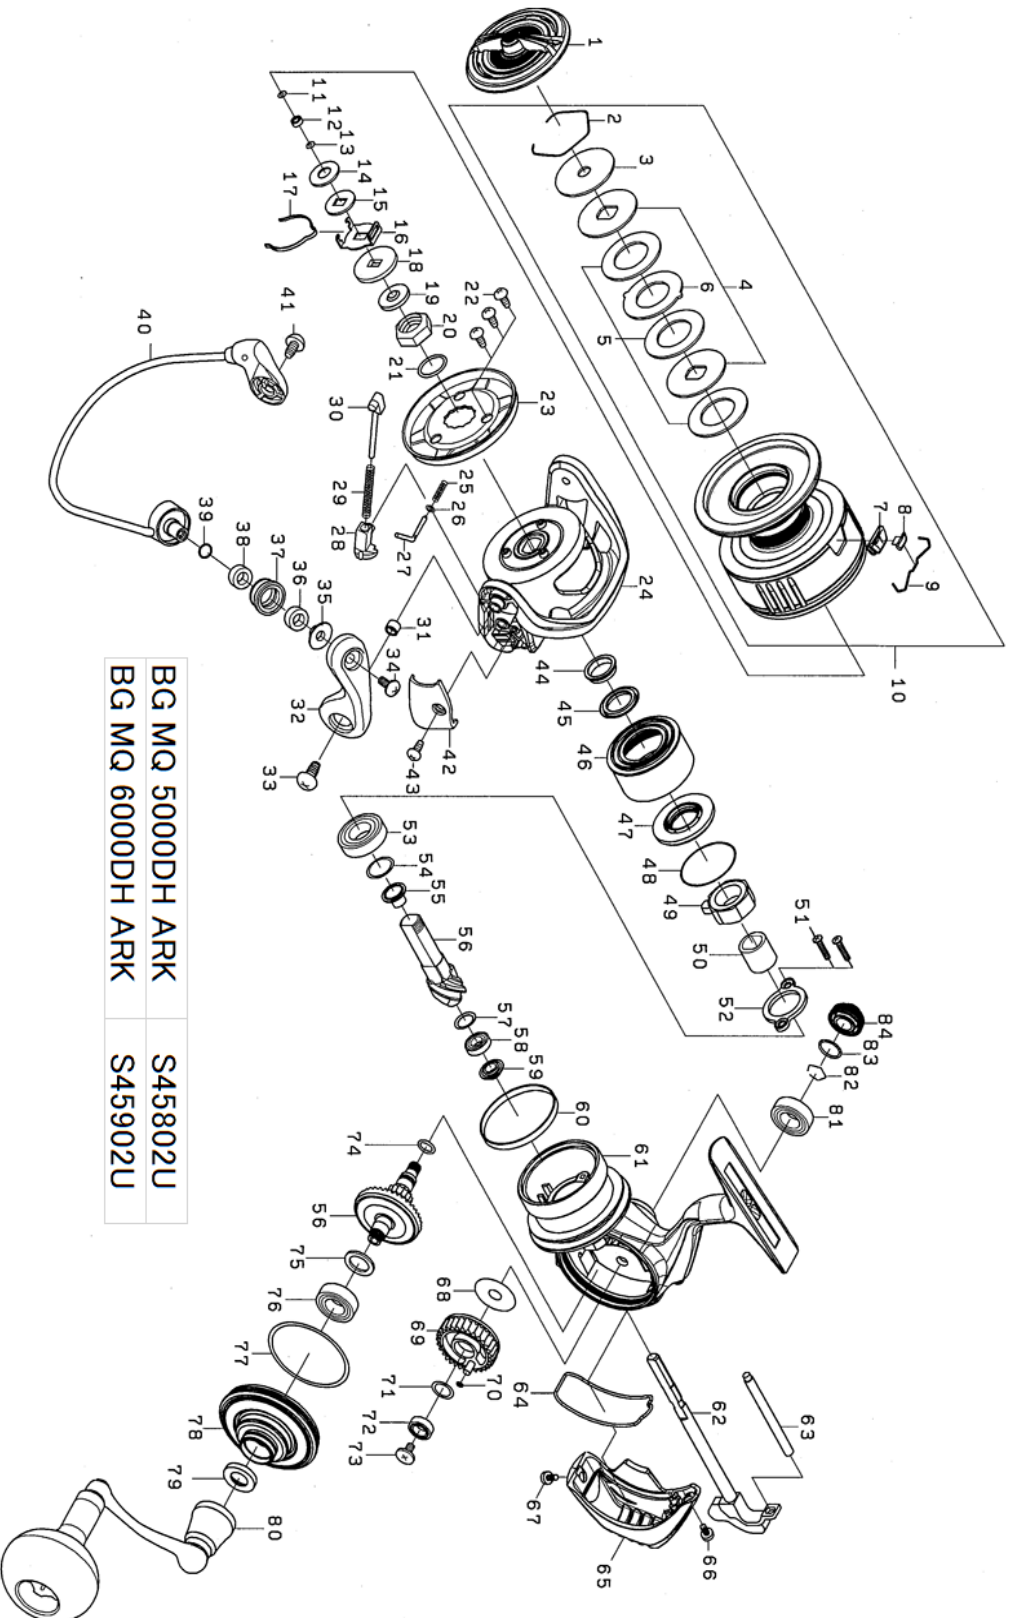

BG MQ 6000DH ARK

Feel Alive.

Please quote by part number, not key number when ordering.
spares@daiwaaustralia.com.au PH: (02) 8644 8644

BG MQ 5000DH ARK	S45802U
BG MQ 6000DH ARK	S45902U

REEL NAME	MGFT CODE	KEY NO	PARTS CODE	DESCRIPTION
BG MQ 6000DH ARK	S45902U	1	6J961701	DRAG KNOB
BG MQ 6000DH ARK	S45902U	2	61704101	DRAG RING
BG MQ 6000DH ARK	S45902U	3	6J979901	DRAG DISK WASHER(A)
BG MQ 6000DH ARK	S45902U	4	6J577501	DRAG WASHER
BG MQ 6000DH ARK	S45902U	5	6J577203	DRAG DISK WASHER(B)
BG MQ 6000DH ARK	S45902U	6	6J577301	DRAG LIP WASHER
BG MQ 6000DH ARK	S45902U	7	6J568601	LINE STOPPER PLATE
BG MQ 6000DH ARK	S45902U	8	6J558001	LINE STOPPER
BG MQ 6000DH ARK	S45902U	9	6J314801	LINE STOPPER SPRING
BG MQ 6000DH ARK	S45902U	10	6M104801	SPOOL ASSY
BG MQ 6000DH ARK	S45902U	11	6M005501	SPOOL WASHER (A)
BG MQ 6000DH ARK	S45902U	12	6G466206	SPOOL BALL BEARING
BG MQ 6000DH ARK	S45902U	13	6E096505	SPOOL WASHER (B)
BG MQ 6000DH ARK	S45902U	14	6F050104	SPOOL WASHER (C)
BG MQ 6000DH ARK	S45902U	15	6F060002	SPOOL WASHER (D)
BG MQ 6000DH ARK	S45902U	16	6M069601	CLICK HOLDER
BG MQ 6000DH ARK	S45902U	17	6B747701	CLICK LEAF SPRING
BG MQ 6000DH ARK	S45902U	18	6F049901	CLICK HOLDER PLATE
BG MQ 6000DH ARK	S45902U	19	6H995201	ROTOR NUT PACKING
BG MQ 6000DH ARK	S45902U	20	6M057201	ROTOR NUT
BG MQ 6000DH ARK	S45902U	21	6G162401	ROTOR NUT O RING
BG MQ 6000DH ARK	S45902U	22	6H417701	ROTOR COVER SCREW
BG MQ 6000DH ARK	S45902U	23	6J964501	ROTOR COVER
BG MQ 6000DH ARK	S45902U	24	6J961301	ROTOR
BG MQ 6000DH ARK	S45902U	25	6H620401	ROTOR BRAKES SPRING
BG MQ 6000DH ARK	S45902U	26	6G685401	ROTOR BRAKES SPRING WASHER
BG MQ 6000DH ARK	S45902U	27	6H620301	ROTOR BRAKES SHAFT
BG MQ 6000DH ARK	S45902U	28	6H620501	ARM LEVER SPRING HOLDER
BG MQ 6000DH ARK	S45902U	29	6J970301	ARM LEVER SPRING
BG MQ 6000DH ARK	S45902U	30	6G017504	ARM LEVER SHAFT
BG MQ 6000DH ARK	S45902U	31	6H945501	ARM LEVER SCREW COLLAR
BG MQ 6000DH ARK	S45902U	32	6J962402	ARM LEVER
BG MQ 6000DH ARK	S45902U	33	6M056801	ARM LEVER SCREW
BG MQ 6000DH ARK	S45902U	34	6F608901	ROLLER SCREW
BG MQ 6000DH ARK	S45902U	35	6J972501	ROLLER COLLAR (A)
BG MQ 6000DH ARK	S45902U	36	6J964901	ROLLER COLLAR (B)
BG MQ 6000DH ARK	S45902U	37	6J186602	LINE ROLLER
BG MQ 6000DH ARK	S45902U	38	6J964801	ROLLER COLLAR (C)
BG MQ 6000DH ARK	S45902U	39	6E096502	ROLLER WASHER
BG MQ 6000DH ARK	S45902U	40	6J969501	BAIL ASSY
BG MQ 6000DH ARK	S45902U	41	6M056801	BAIL HOLDER SCREW
BG MQ 6000DH ARK	S45902U	42	6J964401	ARM LEVER COVER
BG MQ 6000DH ARK	S45902U	43	6H503901	ARM LEVER COVER SCREW
BG MQ 6000DH ARK	S45902U	44	6M056901	ROTOR COLLAR
BG MQ 6000DH ARK	S45902U	45	6G162301	ROTOR PACKINGH
BG MQ 6000DH ARK	S45902U	46	6J961601	SEALED CAP
BG MQ 6000DH ARK	S45902U	47	6J961401	SEALED PLATE
BG MQ 6000DH ARK	S45902U	48	6J961501	SEALED PLATE O RING
BG MQ 6000DH ARK	S45902U	49	6J309101	ONE WAY CLUTCH
BG MQ 6000DH ARK	S45902U	50	6M056702	CLUTCH RING
BG MQ 6000DH ARK	S45902U	51	6J000901	PINION BEARING PLATE SCREW
BG MQ 6000DH ARK	S45902U	52	6J020801	PINION BEARING PLATE
BG MQ 6000DH ARK	S45902U	53	6G522802	PINION BALL BEARING (A)
BG MQ 6000DH ARK	S45902U	54	63712824	PINION BEARING (A) WASHER
BG MQ 6000DH ARK	S45902U	55	6M057101	PINION BEARING (A) COLLAR
BG MQ 6000DH ARK	S45902U	56	6Z025299	PINION DRIVE GEAR SET
BG MQ 6000DH ARK	S45902U	57	6G572501	PINON SPRING WASHER
BG MQ 6000DH ARK	S45902U	58	6G467102	PINON BALL BEARING (B)
BG MQ 6000DH ARK	S45902U	59	6I428101	PINION BEARING (B) COLLAR
BG MQ 6000DH ARK	S45902U	60	6J964001	BRAKE RING