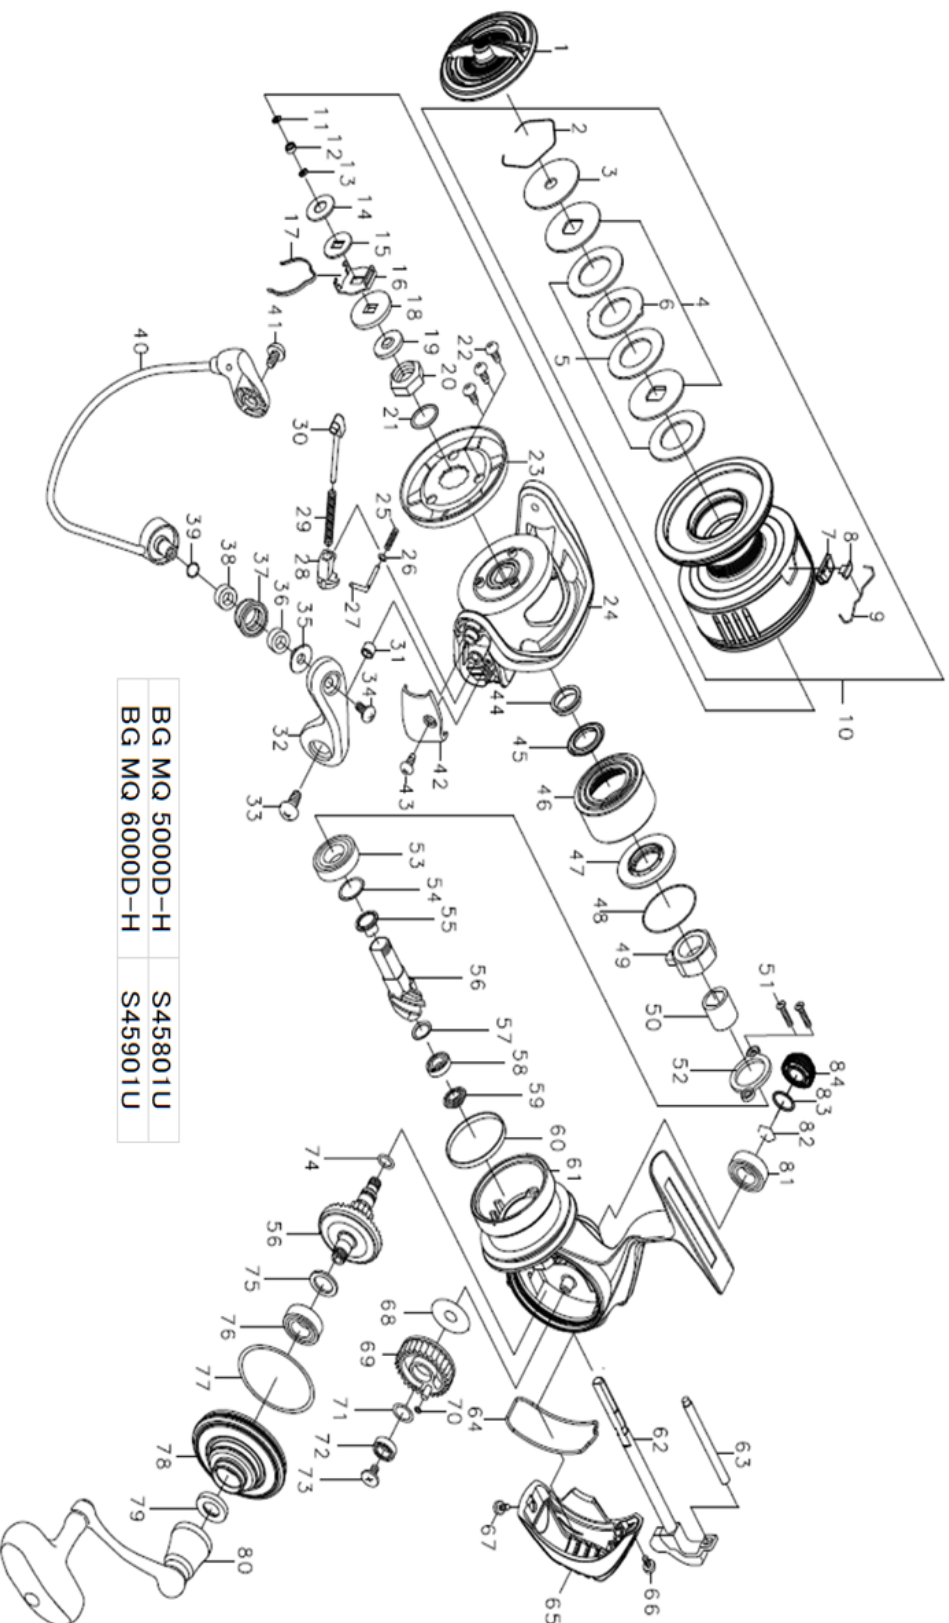

BG MQ 6000D-H

Feel Alive.

Please quote by part number, not key number when ordering.
spares@daiwaaustralia.com.au PH: (02) 8644 8644

BG MQ 5000D-H	S45801U
BG MQ 6000D-H	S45901U

REEL NAME	MGFT CODE	KEY NO	PARTS CODE	DESCRIPTION
BG MQ 6000D-H		1	6J961701	DRAG KNOB
BG MQ 6000D-H		2	61704101	DRAG RING
BG MQ 6000D-H		3	6J979901	DRAG RATCHET
BG MQ 6000D-H		4	6J577501	DRAG DISK WASHER
BG MQ 6000D-H		5	6M150501	ATD DRAG WASHER (1 pack - 3 pcs)
BG MQ 6000D-H		6	6J577301	DRAG LIP WASHER
BG MQ 6000D-H		7	6J568601	LINE STOPPER PLATE
BG MQ 6000D-H		8	6J558001	LINE STOPPER
BG MQ 6000D-H		9	6J314801	LINE STOPPER SPRING
BG MQ 6000D-H		10	6J964601	SPOOL ASSY
BG MQ 6000D-H		11	6M005501	SPOOL WASHER(A)
BG MQ 6000D-H		12	6G466206	SPOOL BALL BEARING
BG MQ 6000D-H		13	6E096505	SPOOL WASHER(B)
BG MQ 6000D-H		14	6F050104	SPOOL WASHER(C)
BG MQ 6000D-H		15	6F050002	SPOOL WASHER(D)
BG MQ 6000D-H		16	6M069601	CLICK HOLDER
BG MQ 6000D-H		17	6B747701	CLICK LEAF SPRING
BG MQ 6000D-H		18	6F049901	SPOOL WASHER(D)
BG MQ 6000D-H		19	6H995201	ROTOR NUT PACKING
BG MQ 6000D-H		20	6M057201	ROTOR NUT
BG MQ 6000D-H		21	6G162401	ROTOR NUT O RING
BG MQ 6000D-H		22	6H417701	ROTOR COVER SCREW
BG MQ 6000D-H		23	6J964501	ROTOR COVER
BG MQ 6000D-H		24	6J961301	ROTOR
BG MQ 6000D-H		25	6H620401	KICK LEVER SPRING
BG MQ 6000D-H		26	6G685401	KICK LEVER
BG MQ 6000D-H		27	6H620301	KICK LEVER SCREW
BG MQ 6000D-H		28	6H620501	ARM LEVER SPRING COLLAR
BG MQ 6000D-H		29	6J970301	ARM LEVER SPRING
BG MQ 6000D-H		30	6G017504	ARM LEVER SHAFT
BG MQ 6000D-H		31	6H945501	ARM LEVER SCREW COLLAR
BG MQ 6000D-H		32	6J962402	ARM LEVER
BG MQ 6000D-H		33	6M056801	ARM LEVER SCREW
BG MQ 6000D-H		34	6F608901	ROLLER SCREW
BG MQ 6000D-H		35	6J972501	ROLLER COLLAR(A)
BG MQ 6000D-H		36	6J964901	ROLLER COLLAR(B)
BG MQ 6000D-H		37	6J186602	LINE ROLLER
BG MQ 6000D-H		38	6J964801	ROLLER COLLAR(C)
BG MQ 6000D-H		39	6E096502	ROLLER WASHER
BG MQ 6000D-H		40	6J969501	BAIL ASSY
BG MQ 6000D-H		41	6M056801	BAIL HOLDER SCREW
BG MQ 6000D-H		42	6J964401	ARM LEVER COVER
BG MQ 6000D-H		43	6H503901	ARM LEVER COVER SCREW
BG MQ 6000D-H		44	6M056901	SEALED CAP COLLAR
BG MQ 6000D-H		45	6G162301	SEALED CAP PACKING
BG MQ 6000D-H		46	6J961601	SEALED CAP
BG MQ 6000D-H		47	6J961401	SEALED CAP PLATE
BG MQ 6000D-H		48	6J961501	SEALED CAP O RING
BG MQ 6000D-H		49	6J309101	ONE WAY CLUTCH
BG MQ 6000D-H		50	6M056702	CLUTCH RING
BG MQ 6000D-H		51	6J000901	BEARING PLATE SCREW
BG MQ 6000D-H		52	6J020801	BEARING PLATE
BG MQ 6000D-H		53	6G522802	PINION BALL BEARING (A)
BG MQ 6000D-H		54	63712801	PINION BEARING (A) WASHER
BG MQ 6000D-H		55	6M057101	PINION BEARING (A) COLLAR
BG MQ 6000D-H		56	6Z025299	PINION + DRIVE GEAR UNIT
BG MQ 6000D-H		57	6G572501	PINON BEARING (B) WASHER
BG MQ 6000D-H		58	6G467102	PINON BALL BEARING (B)
BG MQ 6000D-H		59	6I428101	PINION BEARING (B) COLLAR
BG MQ 6000D-H		60	6J964001	SEALED CAP RING