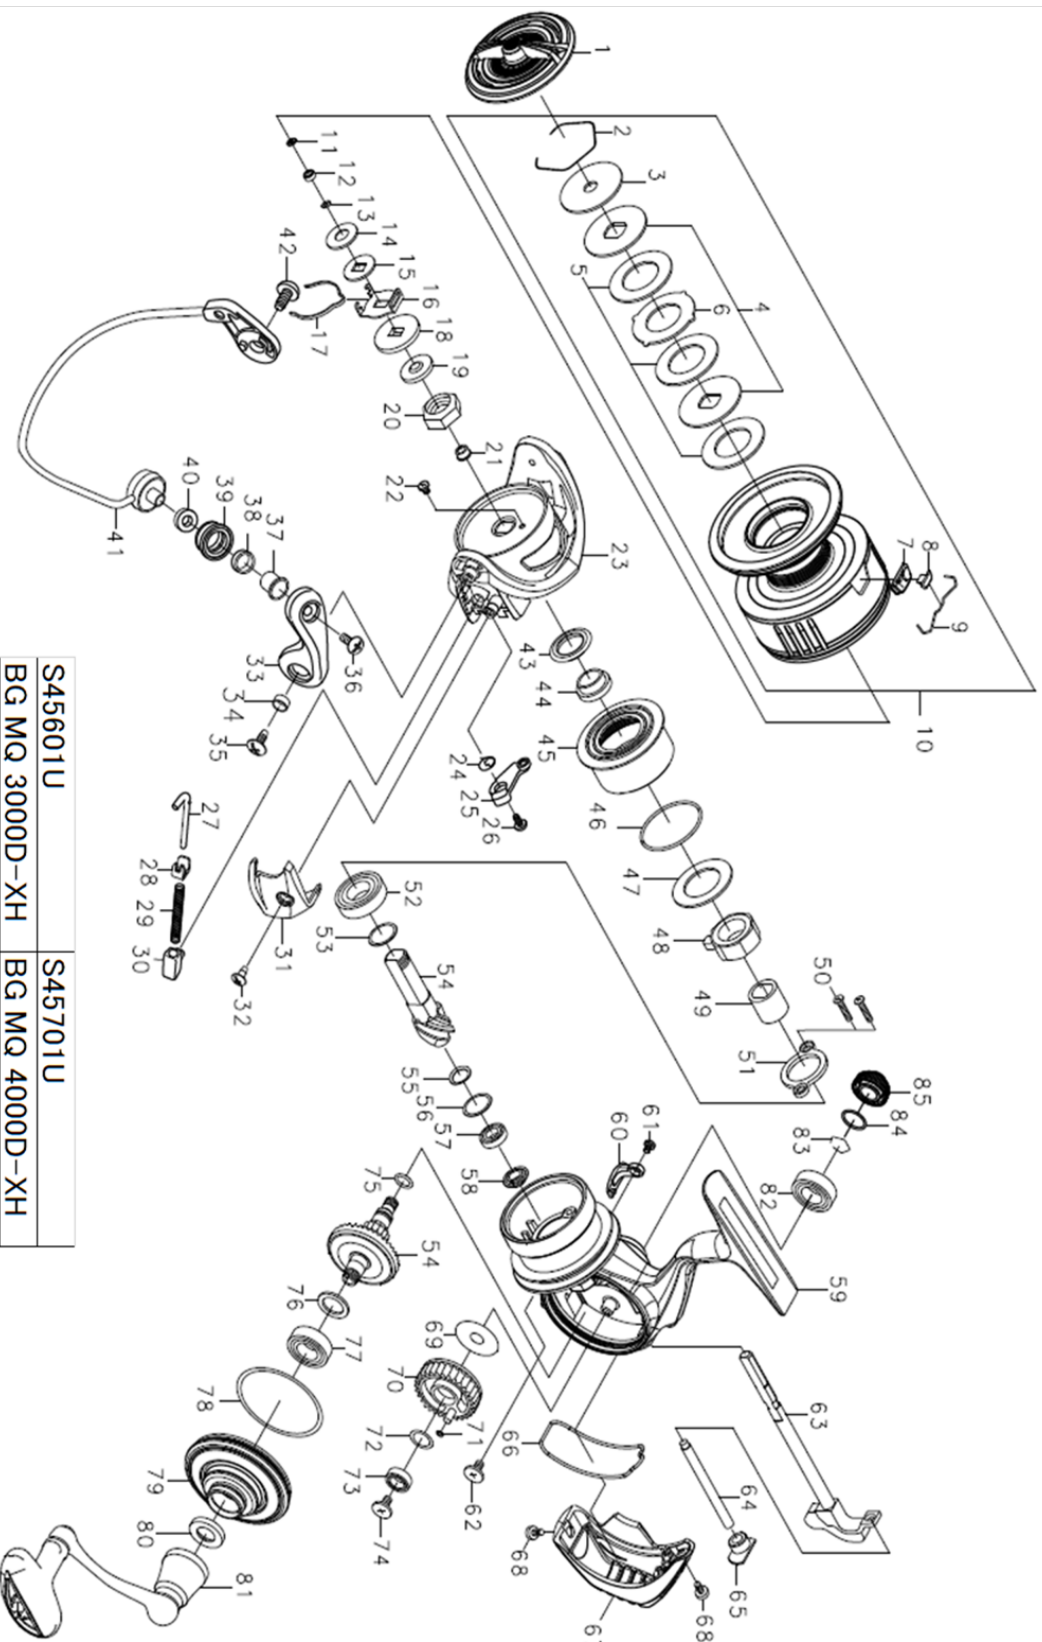

BG MQ 4000D-XH

Feel Alive.

Please quote by part number, not key number when ordering.
spares@daiwaaustralia.com.au PH: (02) 8644 8644

S45601U	S45701U
BG MQ 3000D-XH	BG MQ 4000D-XH

REEL NAME	MGFT CODE	KEY NO	PARTS CODE	DESCRIPTION
BG MQ 4000D-XH		1	6M037801	DRAG KNOB
BG MQ 4000D-XH		2	6J547101	DRAG RING
BG MQ 4000D-XH		3	6M037701	DRAG RATCHET
BG MQ 4000D-XH		4	6J547001	DRAG DISK WASHER
BG MQ 4000D-XH		5	6M206501	ATD DRAG WASHER ((25BGMQ-3)
BG MQ 4000D-XH		6	6J546902	DRAG LIP WASHER
BG MQ 4000D-XH		7	6J568601	LINE STOPPER PLATE
BG MQ 4000D-XH		8	6J558001	LINE STOPPER
BG MQ 4000D-XH		9	6J314801	LINE STOPPER SPRING
BG MQ 4000D-XH		10	6M037501	SPOOL ASSY
BG MQ 4000D-XH		11	6M037401	SPOOL WASHER(A)
BG MQ 4000D-XH		12	6G469005	SPOOL BALL BEARING
BG MQ 4000D-XH		13	6B411706	SPOOL WASHER(B)
BG MQ 4000D-XH		14	6E398003	SPOOL WASHER(C -03mm)
BG MQ 4000D-XH		15	6E467101	SPOOL WASHER(D)
BG MQ 4000D-XH		16	6M021401	CLICK HOLDER
BG MQ 4000D-XH		17	6H416101	CLICK LEAF SPRING
BG MQ 4000D-XH		18	6J703101	SPOOL WASHER(D)
BG MQ 4000D-XH		19	6H986901	ROTOR NUT PACKING
BG MQ 4000D-XH		20	6M181301	ROTOR NUT
BG MQ 4000D-XH		21	6J808500	ROTOR NUT COLLAR
BG MQ 4000D-XH		22	6H022701	ROTOR NUT SCREW
BG MQ 4000D-XH		23	6J567516	ROTOR
BG MQ 4000D-XH		24	6H413601	KICK LEVER SPRING
BG MQ 4000D-XH		25	6J567601	KICK LEVER ASSY
BG MQ 4000D-XH		26	6H417701	KICK LEVER SCREW
BG MQ 4000D-XH		27	6H572001	ARM LEVER SHAFT
BG MQ 4000D-XH		28	6H576101	ARM LEVER SPRING COLLAR
BG MQ 4000D-XH		29	6H414201	ARM LEVER SPRING
BG MQ 4000D-XH		30	6J089401	ARM LEVER SPRING HOLDER
BG MQ 4000D-XH		31	6J567801	ARM LEVER COVER
BG MQ 4000D-XH		32	6G270801	ARM LEVER COVER SCREW
BG MQ 4000D-XH		33	6H728927	ARM LEVER
BG MQ 4000D-XH		34	6H962401	ARM LEVER COLLAR
BG MQ 4000D-XH		35	6G205001	ARM LEVER SCREW
BG MQ 4000D-XH		36	6G195602	ROLLER SCREW
BG MQ 4000D-XH		37	6J566101	ROLLER COLLAR(A)
BG MQ 4000D-XH		38	6M178101	ROLLER COLLAR(B)
BG MQ 4000D-XH		39	6J089902	LINE ROLLER
BG MQ 4000D-XH		40	6M178001	ROLLER COLLAR(C)
BG MQ 4000D-XH		41	6M053501	BAIL ASSY
BG MQ 4000D-XH		42	6G205001	BAIL HOLDER SCREW
BG MQ 4000D-XH		43	6M037101	SEALED PACKING
BG MQ 4000D-XH		44	6M037001	SEALED PACKING COLLAR
BG MQ 4000D-XH		45	6M037301	SEALED CAP
BG MQ 4000D-XH		46	6M037201	SEALED CAP O RING
BG MQ 4000D-XH		47	6J639902	ONE WAY CLUTCH WASHER
BG MQ 4000D-XH		48	6J388402	ONE WAY CLUTCH
BG MQ 4000D-XH		49	6M036902	CLUTCH RING
BG MQ 4000D-XH		50	6J000901	BEARING PLATE SCREW
BG MQ 4000D-XH		51	6J778201	BEARING PLATE
BG MQ 4000D-XH		52	6G535104	PINION BALL BEARING (A)
BG MQ 4000D-XH		53	63758500	PINION BEARING (A) WASHER01mm
BG MQ 4000D-XH		54	6Z025620	PINION + DRIVE GEAR UNIT
BG MQ 4000D-XH		55	6H814902	PINION SPRING WASHER
BG MQ 4000D-XH		56	6E096501	PINON BEARING (B) WASHER01MM
BG MQ 4000D-XH		57	6G538007	PINON BALL BEARING (B)
BG MQ 4000D-XH		58	6J552001	PINION BEARING (B) COLLAR
BG MQ 4000D-XH		59	6M035901	BODY ASSY
BG MQ 4000D-XH		60	6J001101	BAIL KICK COLLAR