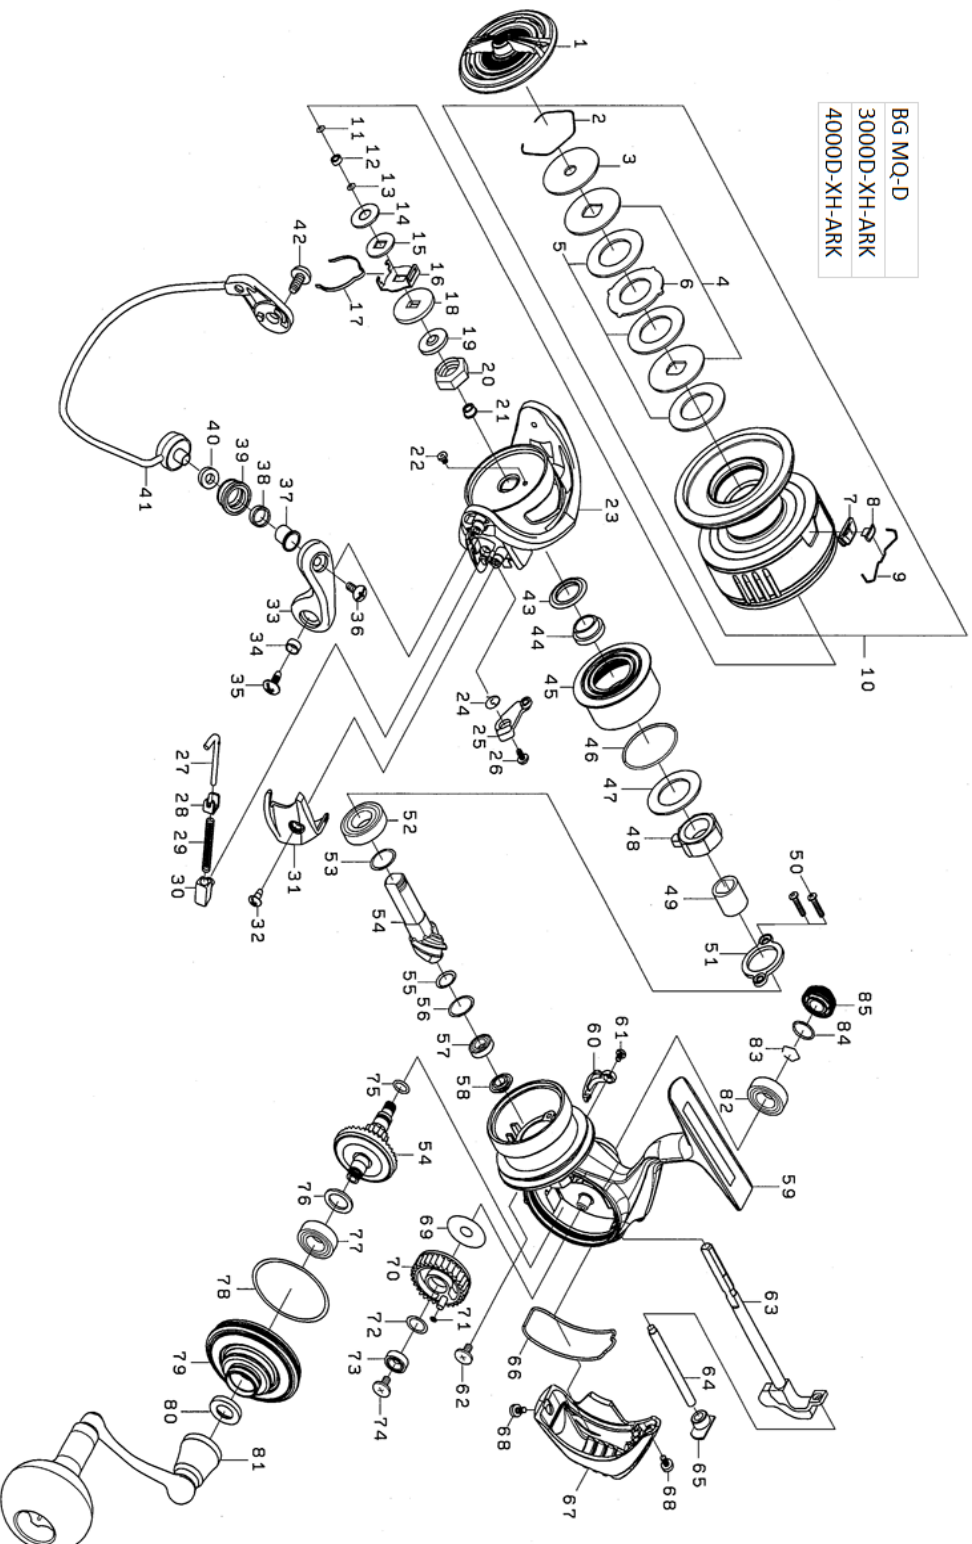

BG MQ 3000DXH ARK

Feel Alive.

Please quote by part number, not key number when ordering.
spares@daiwaaustralia.com.au PH: (02) 8644 8644

REEL NAME	MGFT CODE	KEY NO	PARTS CODE	DESCRIPTION
BG MQ 3000DXH ARK	S45602U	1	6M084601	DRAG KNOB
BG MQ 3000DXH ARK	S45602U	2	6J547101	DRAG WASHER RETAINER
BG MQ 3000DXH ARK	S45602U	3	6M037701	DRAG KNOB WASHER
BG MQ 3000DXH ARK	S45602U	4	6J547001	KEY WASHER
BG MQ 3000DXH ARK	S45602U	5	6M206501	ATD DRAG WASHER (1 pack 3 pcs)
BG MQ 3000DXH ARK	S45602U	6	6J546902	EARED WASHER
BG MQ 3000DXH ARK	S45602U	7	6J558101	LINE STOPPER PLATE
BG MQ 3000DXH ARK	S45602U	8	6J558001	LINE STOPPER
BG MQ 3000DXH ARK	S45602U	9	6J314801	LINE STOPPER SPRING
BG MQ 3000DXH ARK	S45602U	10	6M183401	SPOOL ASSY
BG MQ 3000DXH ARK	S45602U	11	6M037401	SPOOL WASHER(A)
BG MQ 3000DXH ARK	S45602U	12	6G469005	SPOOL BALL BEARING
BG MQ 3000DXH ARK	S45602U	13	6B411706	SPOOL WASHER(B)
BG MQ 3000DXH ARK	S45602U	14	6E398003	SPOOL WASHER(C) 05mm
BG MQ 3000DXH ARK	S45602U	15	6E467101	SPOOL WASHER(D)
BG MQ 3000DXH ARK	S45602U	16	6M021401	CLICK HOLDER
BG MQ 3000DXH ARK	S45602U	17	6H416101	CLICK LEAF SPRING
BG MQ 3000DXH ARK	S45602U	18	6J703101	SPOOL WASHER(D)
BG MQ 3000DXH ARK	S45602U	19	6H986901	ROTOR NUT PACKING
BG MQ 3000DXH ARK	S45602U	20	6M181301	ROTOR NUT
BG MQ 3000DXH ARK	S45602U	21	6J808500	ROTOR NUT COLLAR
BG MQ 3000DXH ARK	S45602U	22	6H022701	ROTOR NUT SCREW
BG MQ 3000DXH ARK	S45602U	23	6H960062	ROTOR
BG MQ 3000DXH ARK	S45602U	24	6H413601	KICK LEVER SPRING
BG MQ 3000DXH ARK	S45602U	25	6J038501	KICK LEVER ASSY
BG MQ 3000DXH ARK	S45602U	26	6H417701	KICK LEVER SCREW
BG MQ 3000DXH ARK	S45602U	27	6H414101	ARM LEVER SHAFT
BG MQ 3000DXH ARK	S45602U	28	6H576101	ARM LEVER SPRING COLLAR
BG MQ 3000DXH ARK	S45602U	29	6H545701	ARM LEVER SPRING
BG MQ 3000DXH ARK	S45602U	30	6H414301	ARM LEVER SPRING HOLDER
BG MQ 3000DXH ARK	S45602U	31	6H960201	ARM LEVER COVER
BG MQ 3000DXH ARK	S45602U	32	6G270801	ARM LEVER COVER SCREW
BG MQ 3000DXH ARK	S45602U	33	6H728927	ARM LEVER
BG MQ 3000DXH ARK	S45602U	34	6H962401	ARM LEVER COLLAR
BG MQ 3000DXH ARK	S45602U	35	6G205001	ARM LEVER SCREW
BG MQ 3000DXH ARK	S45602U	36	6G195602	ROLLER SCREW
BG MQ 3000DXH ARK	S45602U	37	6J566101	ROLLER COLLAR(A)
BG MQ 3000DXH ARK	S45602U	38	6M178101	ROLLER COLLAR(B)
BG MQ 3000DXH ARK	S45602U	39	6J089902	LINE ROLLER
BG MQ 3000DXH ARK	S45602U	40	6M178001	ROLLER COLLAR(C)
BG MQ 3000DXH ARK	S45602U	41	6J375101	BAIL ASSY
BG MQ 3000DXH ARK	S45602U	42	6G205001	BAIL HOLDER SCREW
BG MQ 3000DXH ARK	S45602U	43	6M037101	SHIELD PACKING
BG MQ 3000DXH ARK	S45602U	44	6M037001	SHIELD PACKING COLLAR
BG MQ 3000DXH ARK	S45602U	45	6M037301	SHIELD CAP
BG MQ 3000DXH ARK	S45602U	46	6M037201	SHIELD CAP O RING
BG MQ 3000DXH ARK	S45602U	47	6J639902	ONEWAY CLUTCH WASHER
BG MQ 3000DXH ARK	S45602U	48	6J388402	ONEWAY CLUTCH
BG MQ 3000DXH ARK	S45602U	49	6M036902	CLUTCH RING
BG MQ 3000DXH ARK	S45602U	50	6J000901	BEARING PLATE SCREW
BG MQ 3000DXH ARK	S45602U	51	6J778201	BEARING PLATE
BG MQ 3000DXH ARK	S45602U	52	6G535104	PINION BALL BEARING (A)
BG MQ 3000DXH ARK	S45602U	53	63758502	PINION BEARING (A) WASHER 01mm
BG MQ 3000DXH ARK	S45602U	54	6Z025620	PINION + DRIVE GEAR SET
BG MQ 3000DXH ARK	S45602U	55	6H814902	PINION SPRING WASHER
BG MQ 3000DXH ARK	S45602U	56	6E096501	PINION BEARING (B) WASHER 01mm
BG MQ 3000DXH ARK	S45602U	57	6G538007	PINION BALL BEARING (B)
BG MQ 3000DXH ARK	S45602U	58	6J552001	PINION BEARING (B) COLLAR
BG MQ 3000DXH ARK	S45602U	59	6M183301	BODY ASSY
BG MQ 3000DXH ARK	S45602U	60	6J001101	BAIL TRIP COLLAR