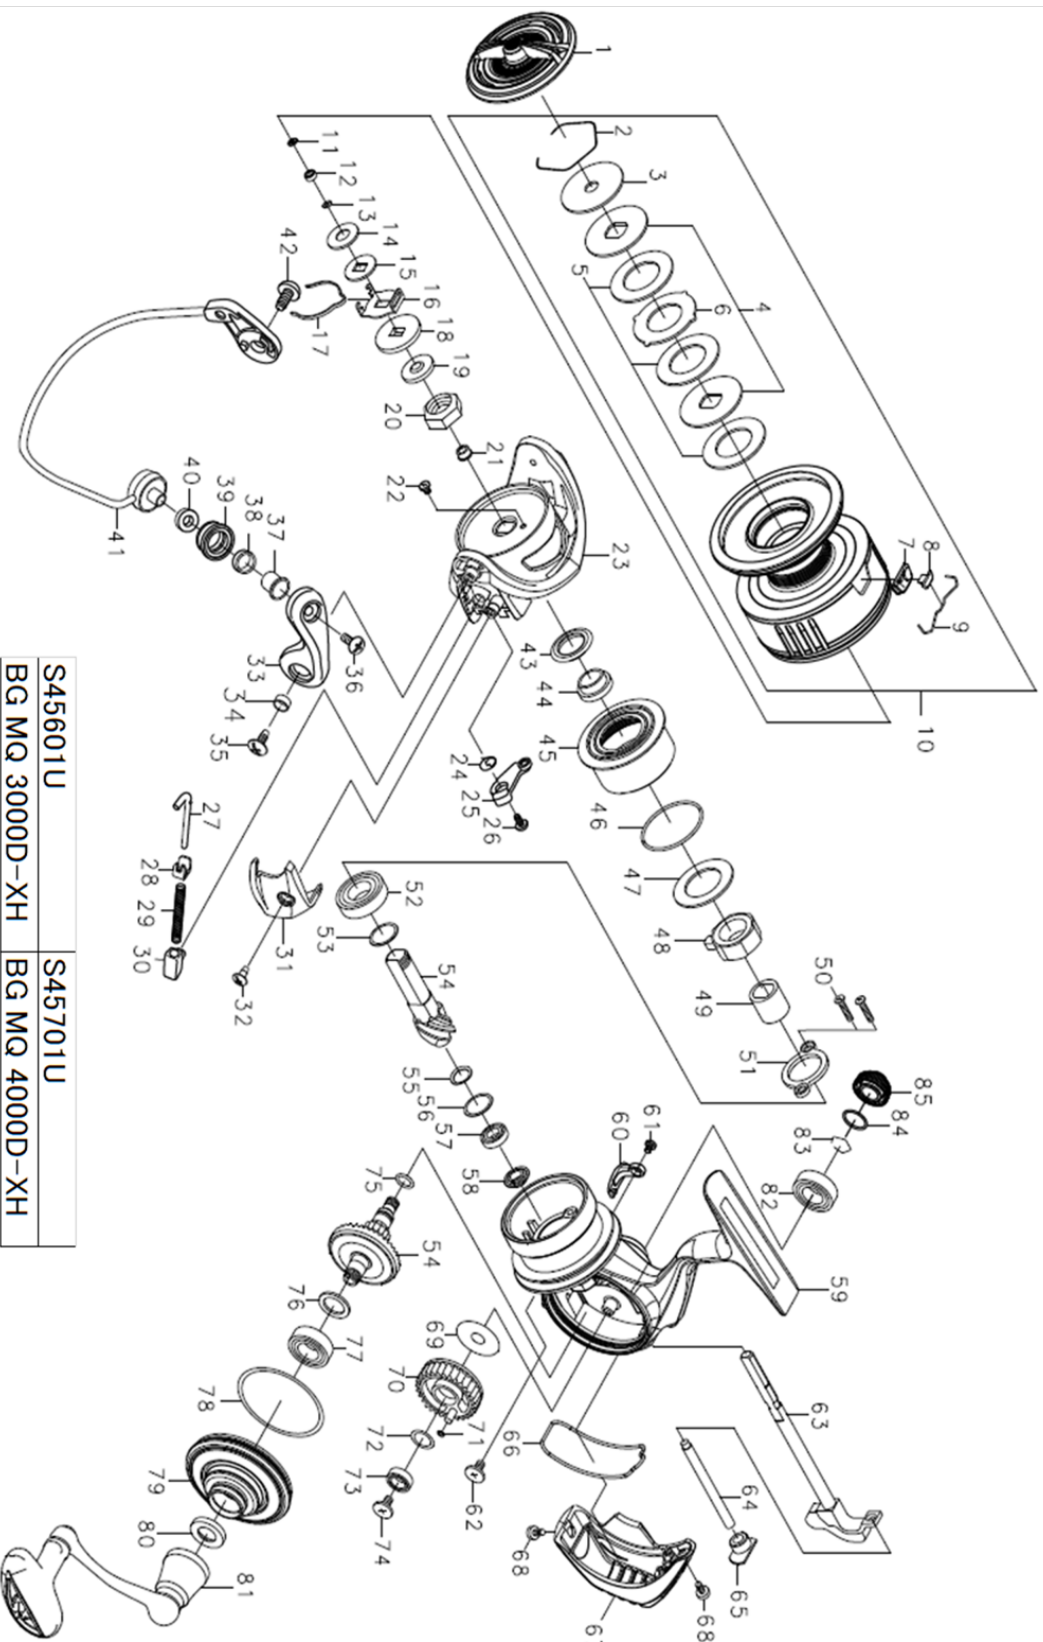

# BG MQ 3000D-XH

**Feel Alive.**

Please quote by part number, not key number when ordering.  
spares@daiwaaustralia.com.au PH: (02) 8644 8644

S45601U	S45701U
BG MQ 3000D-XH	BG MQ 4000D-XH

REEL NAME	MGFT CODE	KEY NO	PARTS CODE	DESCRIPTION
BG MQ 3000D-XH		1	6M084601	DRAG KNOB
BG MQ 3000D-XH		2	6J547101	DRAG RING
BG MQ 3000D-XH		3	6M037701	DRAG RATCHET
BG MQ 3000D-XH		4	6J547001	DRAG DISK WASHER
BG MQ 3000D-XH		5	6M206501	ATD DRAG WASHER ((25BGMQ-3)
BG MQ 3000D-XH		6	6J546902	DRAG LIP WASHER
BG MQ 3000D-XH		7	6J558101	LINE STOPPER PLATE
BG MQ 3000D-XH		8	6J558001	LINE STOPPER
BG MQ 3000D-XH		9	6J314801	LINE STOPPER SPRING
BG MQ 3000D-XH		10	6M111201	SPOOL ASSY
BG MQ 3000D-XH		11	6M037401	SPOOL WASHER(A)
BG MQ 3000D-XH		12	6G469005	SPOOL BALL BEARING
BG MQ 3000D-XH		13	6B411706	SPOOL WASHER(B)
BG MQ 3000D-XH		14	6E398003	SPOOL WASHER( C -03mm )
BG MQ 3000D-XH		15	6E467101	SPOOL WASHER(D)
BG MQ 3000D-XH		16	6M021401	CLICK HOLDER
BG MQ 3000D-XH		17	6H416101	CLICK LEAF SPRING
BG MQ 3000D-XH		18	6J703101	SPOOL WASHER(D)
BG MQ 3000D-XH		19	6H986901	ROTOR NUT PACKING
BG MQ 3000D-XH		20	6H961101	ROTOR NUT
BG MQ 3000D-XH		21	6J808500	ROTOR NUT COLLAR
BG MQ 3000D-XH		22	6H022701	ROTOR NUT SCREW
BG MQ 3000D-XH		23	6H960062	ROTOR
BG MQ 3000D-XH		24	6H413601	KICK LEVER SPRING
BG MQ 3000D-XH		25	6J038501	KICK LEVER ASSY
BG MQ 3000D-XH		26	6H417701	KICK LEVER SCREW
BG MQ 3000D-XH		27	6H414101	ARM LEVER SHAFT
BG MQ 3000D-XH		28	6H576101	ARM LEVER SPRING COLLAR
BG MQ 3000D-XH		29	6H545701	ARM LEVER SPRING
BG MQ 3000D-XH		30	6H414301	ARM LEVER SPRING HOLDER
BG MQ 3000D-XH		31	6H960201	ARM LEVER COVER
BG MQ 3000D-XH		32	6G270801	ARM LEVER COVER SCREW
BG MQ 3000D-XH		33	6H728927	ARM LEVER
BG MQ 3000D-XH		34	6H962401	ARM LEVER COLLAR
BG MQ 3000D-XH		35	6G205001	ARM LEVER SCREW
BG MQ 3000D-XH		36	6G195602	ROLLER SCREW
BG MQ 3000D-XH		37	6J566101	ROLLER COLLAR(A)
BG MQ 3000D-XH		38	6G220701	ROLLER COLLAR(B)
BG MQ 3000D-XH		39	6J089902	LINE ROLLER
BG MQ 3000D-XH		40	6G874201	ROLLER COLLAR(C)
BG MQ 3000D-XH		41	6J375101	BAIL ASSY
BG MQ 3000D-XH		42	6G205001	BAIL HOLDER SCREW
BG MQ 3000D-XH		43	6M037101	SEALED PACKING
BG MQ 3000D-XH		44	6M037001	SEALED PACKING COLLAR
BG MQ 3000D-XH		45	6M037301	SEALED CAP
BG MQ 3000D-XH		46	6M037201	SEALED CAP O RING
BG MQ 3000D-XH		47	6J639902	ONE WAY CLUTCH WASHER
BG MQ 3000D-XH		48	6J388402	ONE WAY CLUTCH
BG MQ 3000D-XH		49	6M036902	CLUTCH RING
BG MQ 3000D-XH		50	6J000901	BEARING PLATE SCREW
BG MQ 3000D-XH		51	6J778201	BEARING PLATE
BG MQ 3000D-XH		52	6G535104	PINION BALL BEARING ( A )
BG MQ 3000D-XH		53	63758502	PINION BEARING ( A ) WASHER01mm
BG MQ 3000D-XH		54	6Z025620	PINION + DRIVE GEAR UNIT
BG MQ 3000D-XH		55	6H814902	PINION SPRING WASHER
BG MQ 3000D-XH		56	6E096501	PINON BEARING ( B ) WASHER01MM
BG MQ 3000D-XH		57	6G538007	PINON BALL BEARING ( B )
BG MQ 3000D-XH		58	6J552001	PINION BEARING ( B ) COLLAR
BG MQ 3000D-XH		59	6M114901	BODY ASSY
BG MQ 3000D-XH		60	6J001101	BAIL KICK COLLAR