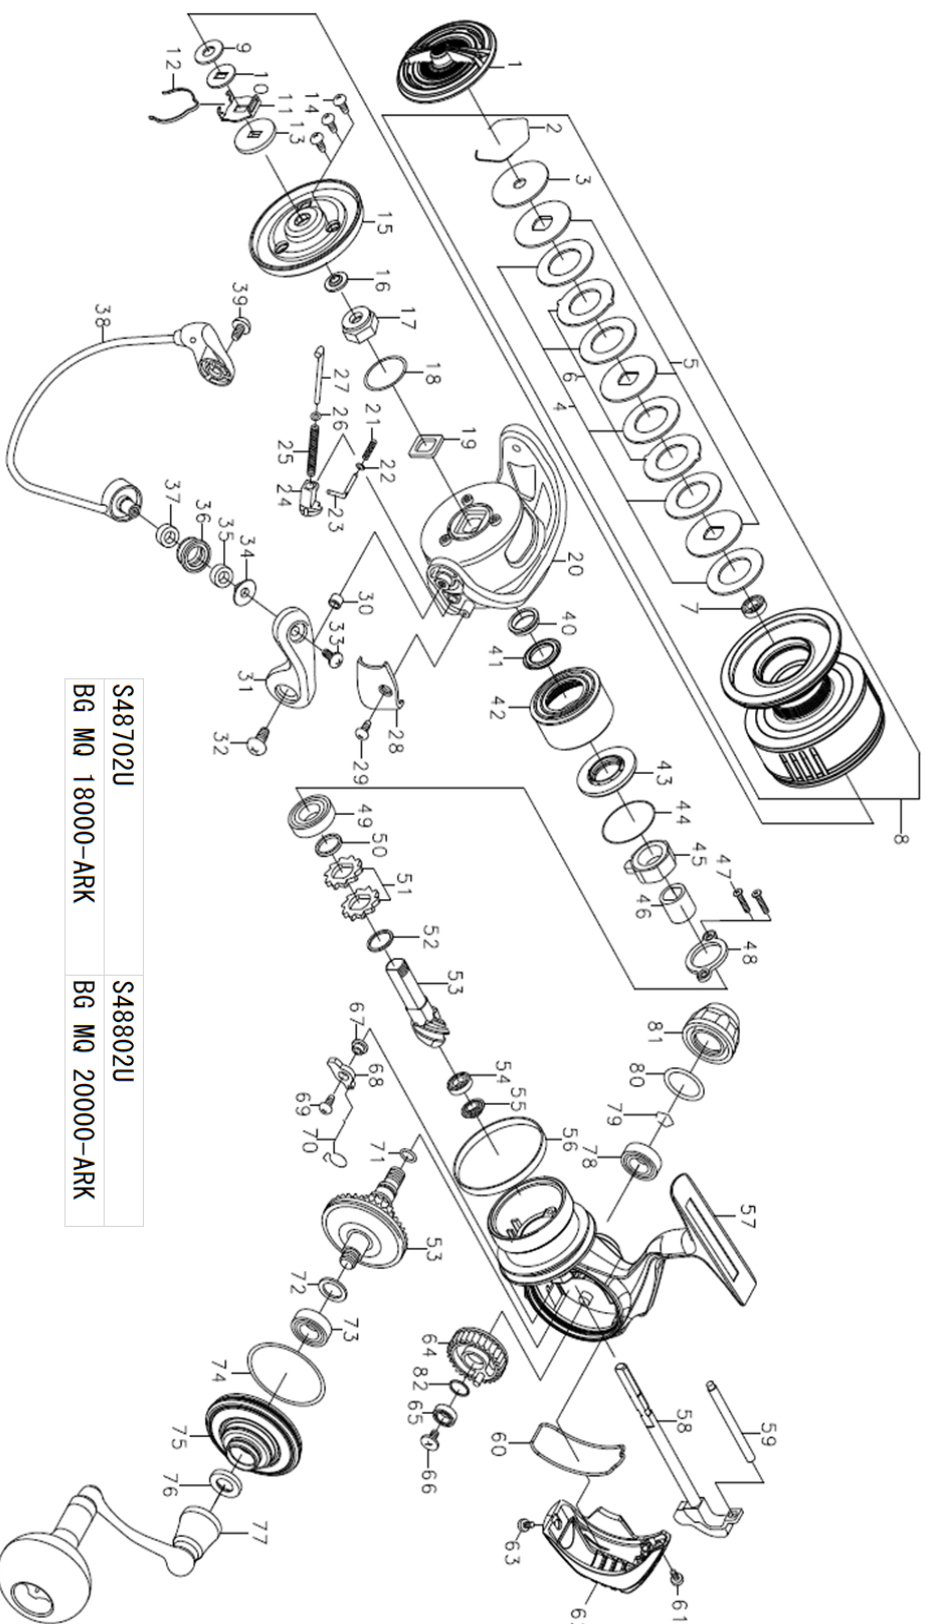

BG MQ 20000 ARK

Feel Alive.

Please quote by part number, not key number when ordering.
spares@daiwaaustralia.com.au PH: (02) 8644 8644

S48702U	S48802U
BG MQ 18000-ARK	BG MQ 20000-ARK

REEL NAME	MGFT CODE	KEY NO	PARTS CODE	DESCRIPTION
BG MQ 20000 ARK	S48802U	1	6M029201	DRAG KNOB
BG MQ 20000 ARK	S48802U	2	6F884001	DRAG WASHER RETAINER
BG MQ 20000 ARK	S48802U	3	6H380901	DRAG KNOB WASHER
BG MQ 20000 ARK	S48802U	4	6J561701	DRAG WASHER
BG MQ 20000 ARK	S48802U	5	6H175101	KEY WASHER
BG MQ 20000 ARK	S48802U	6	6G700701	EARED WASHER
BG MQ 20000 ARK	S48802U	7	6B358607	SPOOL BALL BEARING
BG MQ 20000 ARK	S48802U	8	6M207301	SPOOL ASSY
BG MQ 20000 ARK	S48802U	9	6F050104	SPOOL WASHER (A)
BG MQ 20000 ARK	S48802U	10	6F050002	SPOOL WASHER (B)
BG MQ 20000 ARK	S48802U	11	6H323701	CLICK SPRING HOLDER
BG MQ 20000 ARK	S48802U	12	6G341401	CLICK LEAF SPRING
BG MQ 20000 ARK	S48802U	13	6F049901	SPOOL WASHER (C)
BG MQ 20000 ARK	S48802U	14	6G270801	ROTOR COVER SCREW
BG MQ 20000 ARK	S48802U	15	6M021101	ROTOR COVER
BG MQ 20000 ARK	S48802U	16	6H107201	ROTOR NUT PACKING
BG MQ 20000 ARK	S48802U	17	6M021001	ROTOR NUT
BG MQ 20000 ARK	S48802U	18	6F274501	ROTOR NUT O RING
BG MQ 20000 ARK	S48802U	19	6J316501	ROTOR NUT PLATE
BG MQ 20000 ARK	S48802U	20	6J309402	ROTOR
BG MQ 20000 ARK	S48802U	21	6H782801	ROTOR BRAKE SPRING
BG MQ 20000 ARK	S48802U	22	6E272501	ROTOR BRAKE SPRING WASHER
BG MQ 20000 ARK	S48802U	23	6H684601	ROTOR BRAKE SHAFT
BG MQ 20000 ARK	S48802U	24	6H684701	ARM LEVER SPRING HOLDER
BG MQ 20000 ARK	S48802U	25	6G418101	ARM LEVER SPRING
BG MQ 20000 ARK	S48802U	26	6J309601	ARM LEVER SPRING WASHER
BG MQ 20000 ARK	S48802U	27	6J309501	ARM LEVER SHAFT
BG MQ 20000 ARK	S48802U	28	6J309802	ARM LEVER COVER
BG MQ 20000 ARK	S48802U	29	6G270801	ARM LEVER COVER SCREW
BG MQ 20000 ARK	S48802U	30	6H945501	ARM LEVER SCREW COLLAR
BG MQ 20000 ARK	S48802U	31	6J309703	ARM LEVER
BG MQ 20000 ARK	S48802U	32	6G455601	ARM LEVER SCREW
BG MQ 20000 ARK	S48802U	33	6F608901	ROLLER SCREW
BG MQ 20000 ARK	S48802U	34	6J310401	ROLLER COLLAR (A)
BG MQ 20000 ARK	S48802U	35	6J416001	ROLLER COLLAR (B)
BG MQ 20000 ARK	S48802U	36	6H246103	LINE ROLLER
BG MQ 20000 ARK	S48802U	37	6J416001	ROLLER COLLAR (C)
BG MQ 20000 ARK	S48802U	38	6J309901	BAIL
BG MQ 20000 ARK	S48802U	39	6G455601	BAIL HOLDER SCREW
BG MQ 20000 ARK	S48802U	40	6M020701	SHIELD COVER COLLAR
BG MQ 20000 ARK	S48802U	41	6G162301	SHIELD COVER PACKING
BG MQ 20000 ARK	S48802U	42	6M020601	SHIELD COVER
BG MQ 20000 ARK	S48802U	43	6J961401	SHIELD PLATE
BG MQ 20000 ARK	S48802U	44	6J961501	SHIELD PLATE O RING
BG MQ 20000 ARK	S48802U	45	6J309101	ONE WAY CLUTCH
BG MQ 20000 ARK	S48802U	46	6J309002	CLUTCH RING
BG MQ 20000 ARK	S48802U	47	6J001601	PINION BEARING PLATE SCREW
BG MQ 20000 ARK	S48802U	48	6J308401	PINION BEARING PLATE
BG MQ 20000 ARK	S48802U	49	6G426301	PINION BALL BEARING (A)
BG MQ 20000 ARK	S48802U	50	6H243901	PINION BEARING COLLAR (A)
BG MQ 20000 ARK	S48802U	51	6E262701	RATCHET
BG MQ 20000 ARK	S48802U	52	6E339701	RATCHET WASHER
BG MQ 20000 ARK	S48802U	53	62022625	PINION DRIVE GEAR SET
BG MQ 20000 ARK	S48802U	54	6B861704	PINION BALL BEARING (B)
BG MQ 20000 ARK	S48802U	55	6J308101	PINION BEARING COLLAR (B)
BG MQ 20000 ARK	S48802U	56	6I628302	ROTOR BRAKE RING
BG MQ 20000 ARK	S48802U	57	6M207201	BODY ASSY
BG MQ 20000 ARK	S48802U	58	6M020101	MAIN SHAFT
BG MQ 20000 ARK	S48802U	59	6J308001	OSCILLATING POST
BG MQ 20000 ARK	S48802U	60	6M020401	REAR COVER PACKING