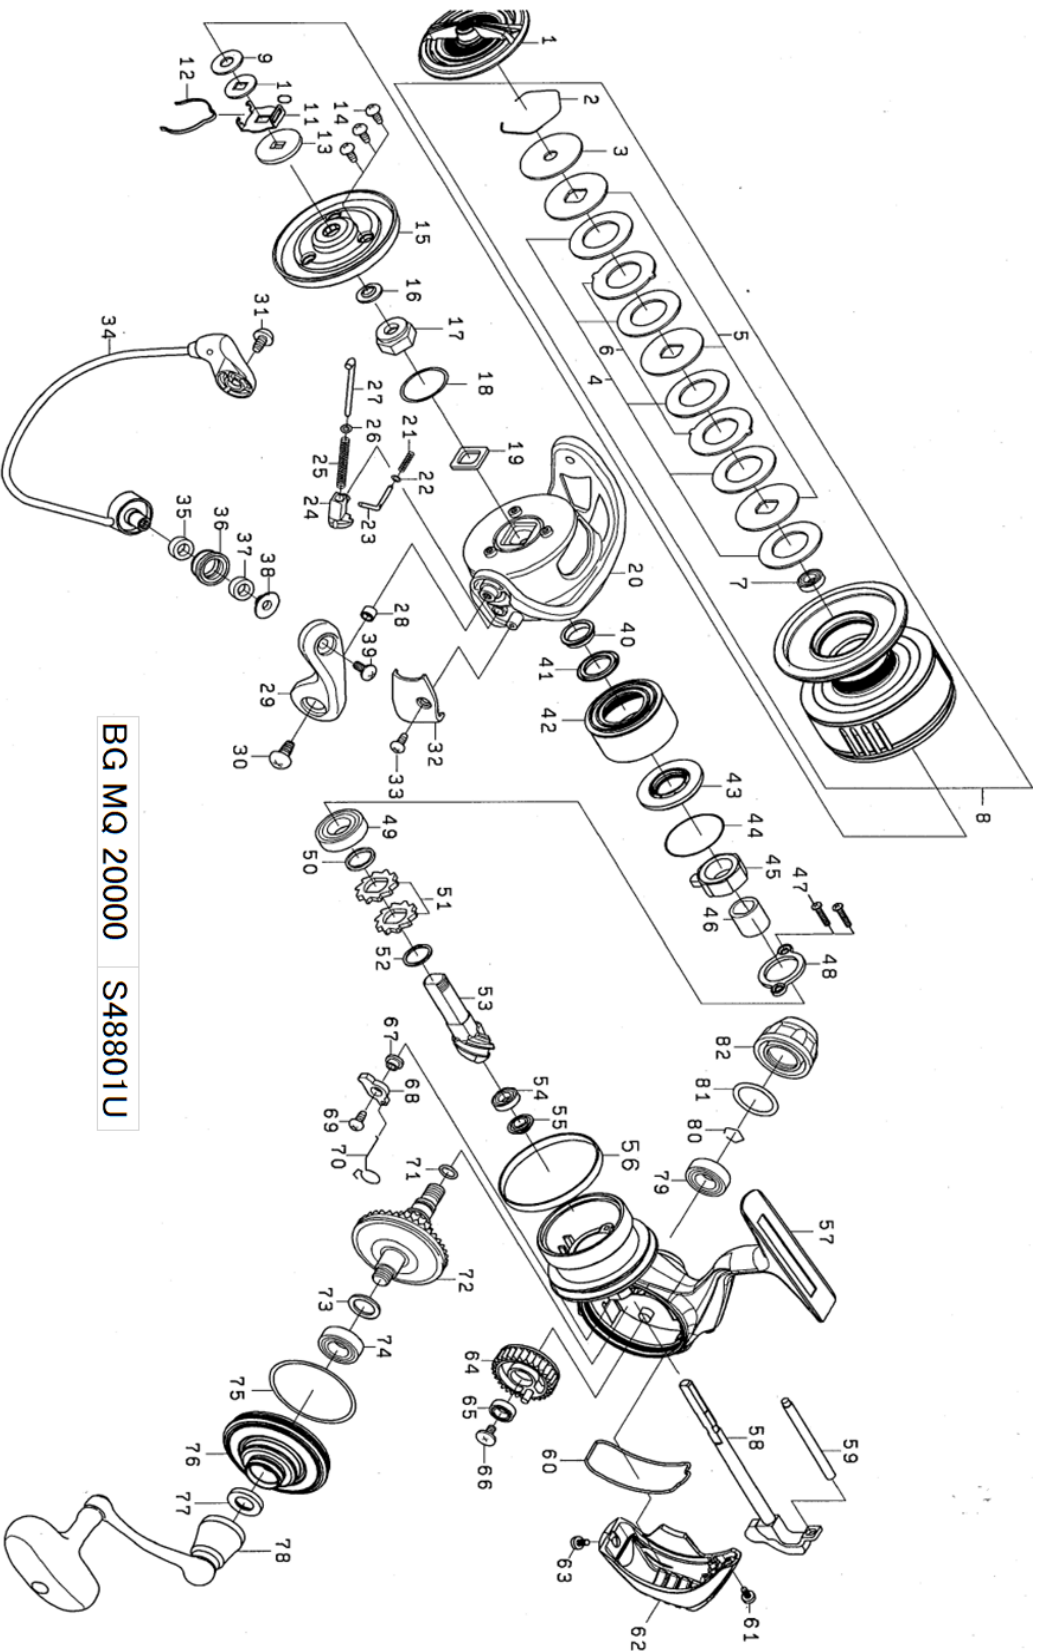

# BG MQ 20000

Feel Alive.

Please quote by part number, not key number when ordering.  
spares@daiwaaustralia.com.au PH: (02) 8644 8644

BG MQ 20000 S48801U

REEL NAME	MGFT CODE	KEY NO	PARTS CODE	DESCRIPTION
BG MQ 20000		1	6M029201	DRAG KNOB
BG MQ 20000		2	6F884001	DRAG RING
BG MQ 20000		3	6H380901	DRAG RATCHET
BG MQ 20000		4	6J313601	DRAG WASHER
BG MQ 20000		5	6H175101	DRAG DISK WASHER
BG MQ 20000		6	6G700701	DRAG LIP WASHER
BG MQ 20000		7	6B358607	SPOOL BALL BEARING
BG MQ 20000		8	6M021201	SPOOL ASSY
BG MQ 20000		9	6F050104	SPOOL WASHER(A)
BG MQ 20000		10	6F050002	SPOOL WASHER(B)
BG MQ 20000		11	6H323701	CLICK HOLDER
BG MQ 20000		12	6G341401	CLICK LEAF SPRING
BG MQ 20000		13	6F049901	SPOOL WASHER( C )
BG MQ 20000		14	6G270801	ROTOR COVER SCREW
BG MQ 20000		15	6M021101	ROTOR COVER
BG MQ 20000		16	6H107201	ROTOR NUT PACKING
BG MQ 20000		17	6M021001	ROTOR NUT
BG MQ 20000		18	6F274501	ROTOR NUT O RING
BG MQ 20000		19	6J316501	ROTOR NUT PLATE
BG MQ 20000		20	6J309402	ROTOR
BG MQ 20000		21	6H782801	ROTOR BRAKES SPRING
BG MQ 20000		22	6E272501	ROTOR BRAKES SPRING WASHER
BG MQ 20000		23	6H684601	ROTOR BRAKES SHAFT
BG MQ 20000		24	6H684701	ARM LEVER SPRING COLLAR
BG MQ 20000		25	6G418101	ARM LEVER SPRING
BG MQ 20000		26	6J309601	ARM LEVER SHAFT WASHER
BG MQ 20000		27	6J309501	ARM LEVER SHAFT
BG MQ 20000		28	6H945501	ARM LEVER SCREW COLLAR
BG MQ 20000		29	6J309703	ARM LEVER
BG MQ 20000		30	6G455601	ARM LEVER SCREW
BG MQ 20000		31	6G455601	BAIL HOLDER SCREW
BG MQ 20000		32	6J309802	ARM LEVER COVER
BG MQ 20000		33	6G270801	ARM LEVER COVER SCREW
BG MQ 20000		34	6J309901	BAIL ASSY
BG MQ 20000		35	6J416001	ROLLER COLLAR(A)
BG MQ 20000		36	6H246103	LINE ROLLER
BG MQ 20000		37	6J416001	ROLLER COLLAR(B)
BG MQ 20000		38	6J310401	ROLLER COLLAR(C)
BG MQ 20000		39	6F608901	ROLLER SCREW
BG MQ 20000		40	6M020701	SEALED CAP COLLAR
BG MQ 20000		41	6G162301	SEALED CAP PACKING
BG MQ 20000		42	6M020601	SEALED CAP
BG MQ 20000		43	6J961401	SEALED CAP PLATE
BG MQ 20000		44	6J961501	SEALED CAP O RING
BG MQ 20000		45	6J309101	ONE WAY CLUTCH
BG MQ 20000		46	6J309002	CLUTCH RING
BG MQ 20000		47	6J001601	BEARING PLATE SCREW
BG MQ 20000		48	6J308401	BEARING PLATE
BG MQ 20000		49	6G426301	PINION BALL BEARING ( A )
BG MQ 20000		50	6H243901	PINION BEARING COLLAR
BG MQ 20000		51	6E262701	RATCHET
BG MQ 20000		52	6E339701	PINION BEARING ( B ) WASHER
BG MQ 20000		53	6Z022625	PINION DRIVE GEAR UNIT
BG MQ 20000		54	6B861704	PINON BALL BEARING ( B )
BG MQ 20000		55	6J308101	PINION BEARING ( B ) COLLAR
BG MQ 20000		56	6J628301	SEALED CAP RING
BG MQ 20000		57	6M019801	BODY ASSY
BG MQ 20000		58	6M020101	MAIN SHAFT ASSY
BG MQ 20000		59	6J308001	OSHRATING POST
BG MQ 20000		60	6M020401	REAR CAP PACKING