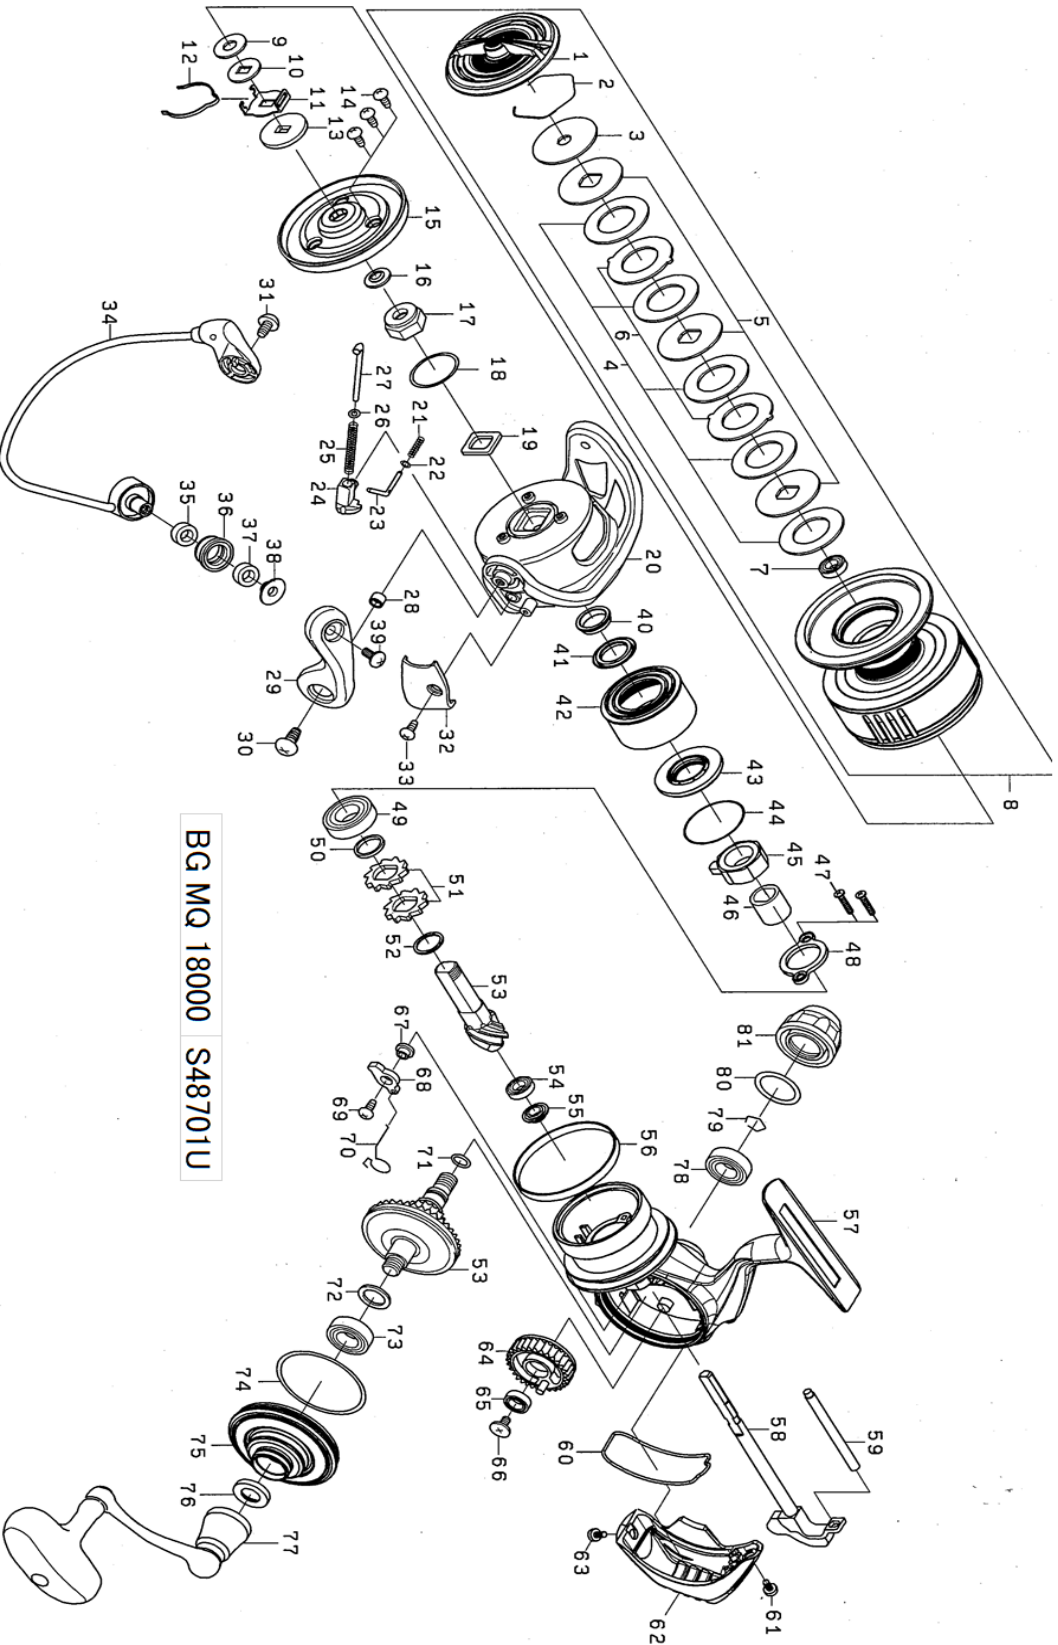

# BG MQ 18000

Feel Alive.

Please quote by part number, not key number when ordering.  
spares@daiwaaustralia.com.au PH: (02) 8644 8644

BG MQ 18000 S48701U

REEL NAME	MGFT CODE	KEY NO	PARTS CODE	DESCRIPTION
BG MQ 18000		1	6M029201	DRAG KNOB
BG MQ 18000		2	6F884001	DRAG RING
BG MQ 18000		3	6H380901	DRAG RATCHET
BG MQ 18000		4	6J313601	DRAG WASHER
BG MQ 18000		5	6H175101	DRAG DISK WASHER
BG MQ 18000		6	6G700701	DRAG LIP WASHER
BG MQ 18000		7	6B358607	SPOOL BALL BEARING
BG MQ 18000		8	6M120901	SPOOL ASSY
BG MQ 18000		9	6F050104	SPOOL WASHER(A)
BG MQ 18000		10	6F050002	SPOOL WASHER(B)
BG MQ 18000		11	6H323701	CLICK HOLDER
BG MQ 18000		12	6G341401	CLICK LEAF SPRING
BG MQ 18000		13	6F049901	SPOOL WASHER( C )
BG MQ 18000		14	6G270801	ROTOR COVER SCREW
BG MQ 18000		15	6M021101	ROTOR COVER
BG MQ 18000		16	6H107201	ROTOR NUT PACKING
BG MQ 18000		17	6M021001	ROTOR NUT
BG MQ 18000		18	6F274501	ROTOR NUT O RING
BG MQ 18000		19	6J316501	ROTOR NUT PLATE
BG MQ 18000		20	6J309402	ROTOR
BG MQ 18000		21	6H782801	ROTOR BRAKES SPRING
BG MQ 18000		22	6E272501	ROTOR BRAKES SPRING WASHER
BG MQ 18000		23	6H684601	ROTOR BRAKES SHAFT
BG MQ 18000		24	6H684701	ARM LEVER SPRING COLLAR
BG MQ 18000		25	6G418101	ARM LEVER SPRING
BG MQ 18000		26	6J309601	ARM LEVER SHAFT WASHER
BG MQ 18000		27	6J309501	ARM LEVER SHAFT
BG MQ 18000		28	6H945501	ARM LEVER SCREW COLLAR
BG MQ 18000		29	6J309703	ARM LEVER
BG MQ 18000		30	6G455601	ARM LEVER SCREW
BG MQ 18000		31	6G455601	BAIL HOLDER SCREW
BG MQ 18000		32	6J309802	ARM LEVER COVER
BG MQ 18000		33	6G270801	ARM LEVER COVER SCREW
BG MQ 18000		34	6J309901	BAIL ASSY
BG MQ 18000		35	6J416001	ROLLER COLLAR(A)
BG MQ 18000		36	6H246103	LINE ROLLER
BG MQ 18000		37	6J416001	ROLLER COLLAR(B)
BG MQ 18000		38	6J310401	ROLLER COLLAR(C)
BG MQ 18000		39	6F608901	ROLLER SCREW
BG MQ 18000		40	6M020701	SEALED CAP COLLAR
BG MQ 18000		41	6G162301	SEALED CAP PACKING
BG MQ 18000		42	6M020601	SEALED CAP
BG MQ 18000		43	6J961401	SEALED CAP PLATE
BG MQ 18000		44	6J961501	SEALED CAP O RING
BG MQ 18000		45	6J309101	ONE WAY CLUTCH
BG MQ 18000		46	6J309002	CLUTCH RING
BG MQ 18000		47	6J001601	BEARING PLATE SCREW
BG MQ 18000		48	6J308401	BEARING PLATE
BG MQ 18000		49	6G426301	PINION BALL BEARING ( A )
BG MQ 18000		50	6H243901	PINION BEARING COLLAR
BG MQ 18000		51	6E262701	RATCHET
BG MQ 18000		52	6E339701	PINION BEARING ( B ) WASHER
BG MQ 18000		53	6Z022625	PINION DRIVE GEAR UNIT
BG MQ 18000		54	6B861704	PINON BALL BEARING ( B )
BG MQ 18000		55	6J308101	PINION BEARING ( B ) COLLAR
BG MQ 18000		56	6J628302	SEALED CAP RING
BG MQ 18000		57	6M120801	BODY ASSY
BG MQ 18000		58	6M020101	MAIN SHAFT ASSY
BG MQ 18000		59	6J308001	OSHRATING POST
BG MQ 18000		60	6M020401	REAR CAP PACKING