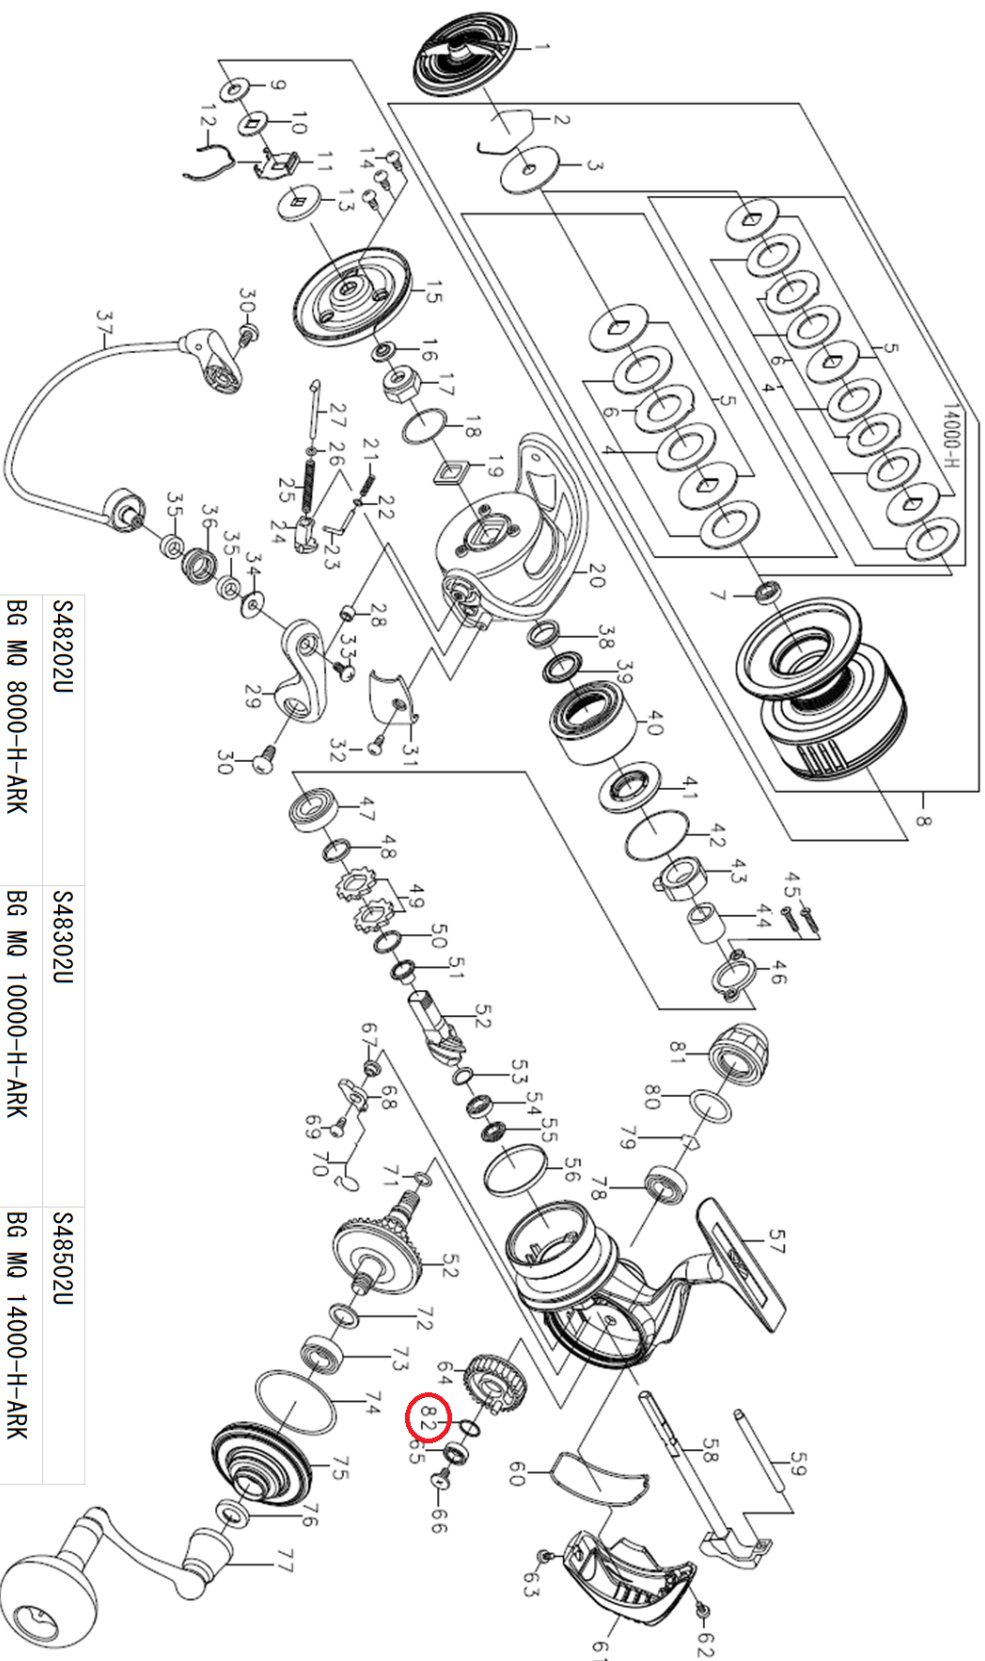

BG MQ 14000H ARK

Feel Alive.

Please quote by part number, not key number when ordering.
spares@daiwaaustralia.com.au PH: (02) 8644 8644

S48202U	S48302U	S48502U
BG MQ 8000-H-ARK	BG MQ 10000-H-ARK	BG MQ 14000-H-ARK