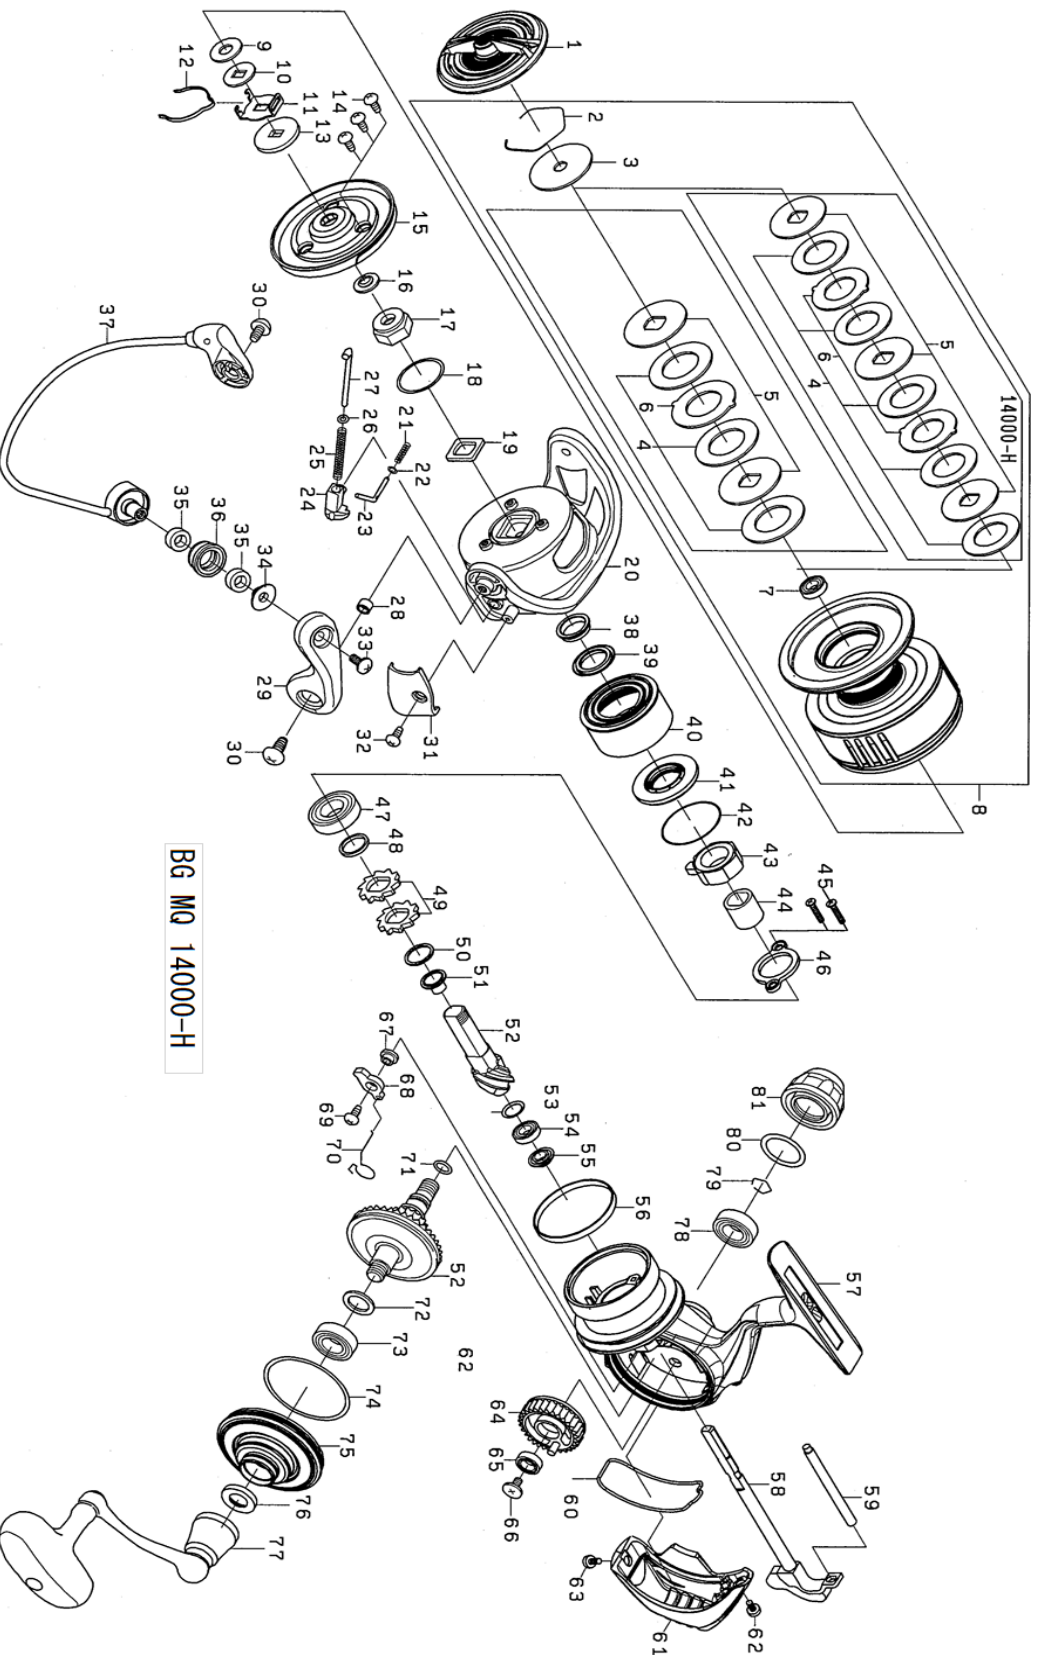

# BG MQ 14000-H

**Feel Alive.**

Please quote by part number, not key number when ordering.  
spares@daiwaaustralia.com.au PH: (02) 8644 8644

BG MQ 14000-H

REEL NAME	MGFT CODE	KEY NO	PARTS CODE	DESCRIPTION
BG MQ 14000-H		1	6M130901	DRAG KNOB
BG MQ 14000-H		2	61704101	DRAG RING
BG MQ 14000-H		3	6J979901	DRAG RATCHET
BG MQ 14000-H		4	6J577203	DRAG WASHER
BG MQ 14000-H		5	6M126601	DRAG DISK WASHER
BG MQ 14000-H		6	6M126701	DRAG LIP WASHER
BG MQ 14000-H		7	6B358607	SPOOL BALL BEARING
BG MQ 14000-H		8	6M120601	SPOOL ASSY
BG MQ 14000-H		9	6F050104	SPOOL WASHER(A)
BG MQ 14000-H		10	6F050002	SPOOL WASHER(B)
BG MQ 14000-H		11	6H309501	CLICK HOLDER
BG MQ 14000-H		12	6B747701	CLICK LEAF SPRING
BG MQ 14000-H		13	6F049901	SPOOL WASHER( C )
BG MQ 14000-H		14	6G270801	ROTOR COVER SCREW
BG MQ 14000-H		15	6J992601	ROTOR COVER
BG MQ 14000-H		16	6J898101	ROTOR NUT PACKING
BG MQ 14000-H		17	6J996301	ROTOR NUT
BG MQ 14000-H		18	6H501001	ROTOR NUT O RING
BG MQ 14000-H		19	6G392202	ROTOR NUT PLATE
BG MQ 14000-H		20	6J321604	ROTOR
BG MQ 14000-H		21	6H503401	ROTOR BRAKES SPRING
BG MQ 14000-H		22	6G685401	ROTOR BRAKES SPRING WASHER
BG MQ 14000-H		23	6H503301	ROTOR BRAKES SHAFT
BG MQ 14000-H		24	6J322001	ARM LEVER SPRING COLLAR
BG MQ 14000-H		25	6J321901	ARM LEVER SPRING
BG MQ 14000-H		26	6J321801	ARM LEVER SHAFT WASHER
BG MQ 14000-H		27	6J321701	ARM LEVER SHAFT
BG MQ 14000-H		28	6H945501	ARM LEVER SCREW COLLAR
BG MQ 14000-H		29	6J309703	ARM LEVER
BG MQ 14000-H		30	6G455601	ARM LEVER SCREW
BG MQ 14000-H		31	6J322103	ARM LEVER COVER
BG MQ 14000-H		32	6G270801	ARM LEVER COVER SCREW
BG MQ 14000-H		33	6F608901	ROLLER SCREW
BG MQ 14000-H		34	6J310401	ROLLER COLLAR(A)
BG MQ 14000-H		35	6J416001	ROLLER COLLAR(B)
BG MQ 14000-H		36	6H246103	LINE ROLLER
BG MQ 14000-H		37	6J323301	BAIL ASSY
BG MQ 14000-H		38	6J996101	SEALED CAP COLLAR
BG MQ 14000-H		39	6G162301	SEALED CAP PACKING
BG MQ 14000-H		40	6J993201	SEALED CAP
BG MQ 14000-H		41	6J961401	SEALED CAP PLATE
BG MQ 14000-H		42	6J961501	SEALED CAP O RING
BG MQ 14000-H		43	6J309101	ONE WAY CLUTCH
BG MQ 14000-H		44	6J309002	CLUTCH RING
BG MQ 14000-H		45	6J001602	BEARING PLATE SCREW
BG MQ 14000-H		46	6J308401	BEARING PLATE
BG MQ 14000-H		47	6G426301	PINION BALL BEARING ( A )
BG MQ 14000-H		48	6G613404	PINION BEARING ( A ) WASHER01mm
BG MQ 14000-H		49	6E262701	RATCHET
BG MQ 14000-H		50	6G613404	PINION BEARING ( B ) WASHER
BG MQ 14000-H		51	6M057102	PINION BEARING ( A ) COLLAR
BG MQ 14000-H		52	6Z025984	PINION DRIVE GEAR UNIT
BG MQ 14000-H		53	6G578501	PINON BEARING SP WASHER
BG MQ 14000-H		54	6G522706	PINON BALL BEARING ( B )
BG MQ 14000-H		55	6J320901	PINION BEARING ( B ) COLLAR
BG MQ 14000-H		56	6H629701	SEALED CAP RING
BG MQ 14000-H		57	6M120501	BODY ASSY
BG MQ 14000-H		58	6J992701	MAIN SHAFT ASSY
BG MQ 14000-H		59	6J320801	OSHRATING POST
BG MQ 14000-H		60	6J993001	REAR CAP PACKING