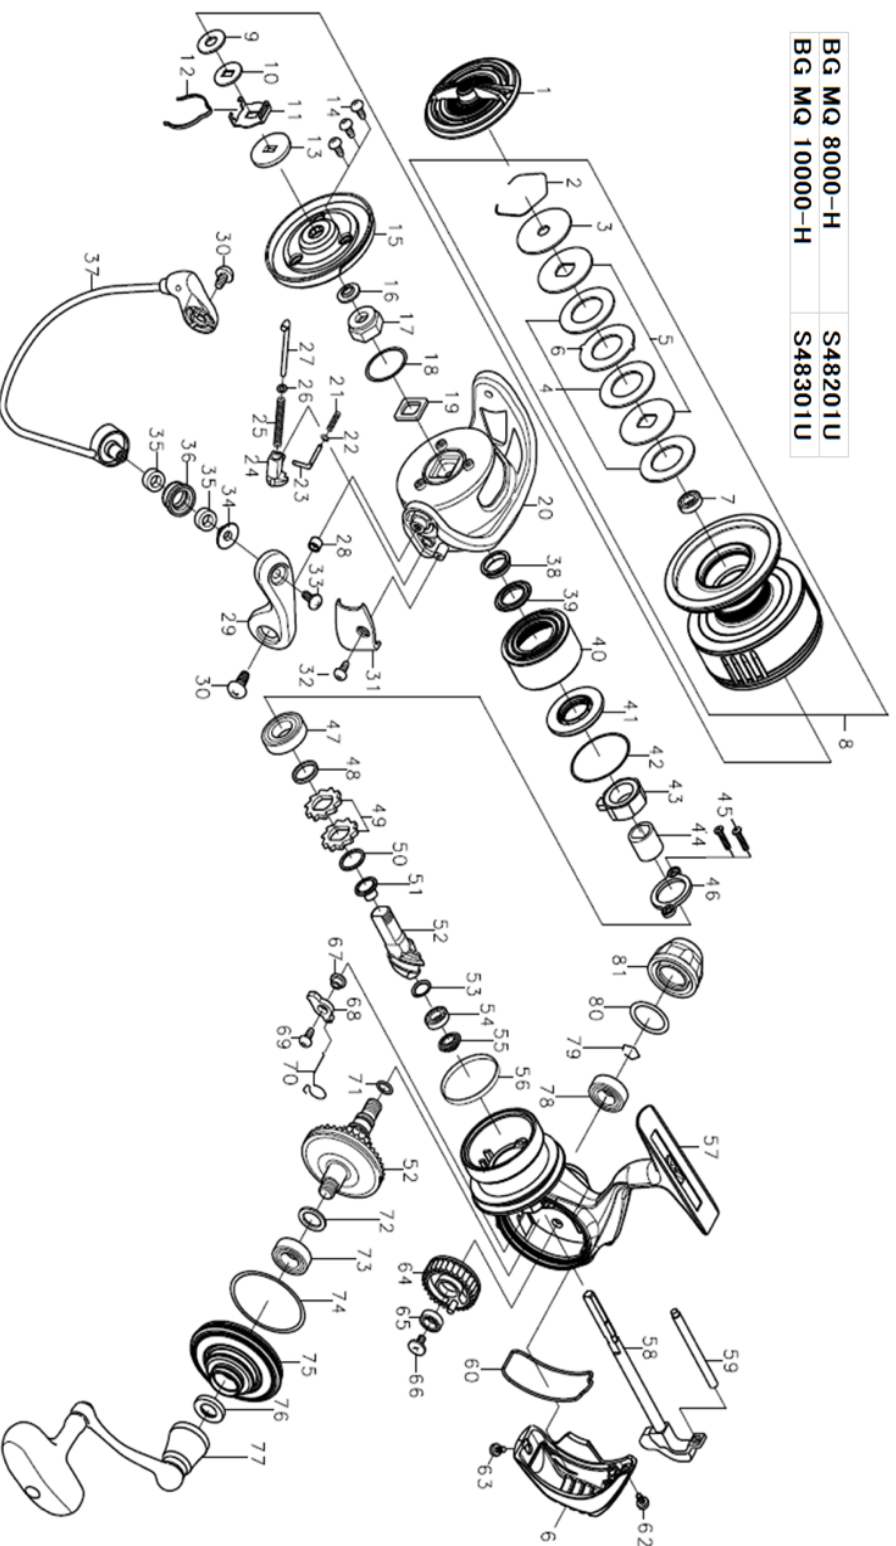

# BG MQ 10000-H

**Feel Alive.**

Please quote by part number, not key number when ordering.  
spares@daiwaaustralia.com.au PH: (02) 8644 8644

BG MQ 8000-H	S48201U
BG MQ 10000-H	S48301U

REEL NAME	MGFT CODE	KEY NO	PARTS CODE	DESCRIPTION
BG MQ 10000-H		1	6J993502	DRAG KNOB
BG MQ 10000-H		2	6F884001	DRAG RING
BG MQ 10000-H		3	6H380901	DRAG RATCHET
BG MQ 10000-H		4	6J561601	ATD DRAG WASHER ( 1 pack - 3 pcs )
BG MQ 10000-H		5	6H175101	DRAG DISK WASHER ( 1 pack - 3 pcs )
BG MQ 10000-H		6	6G700701	DRAG LIP WASHER
BG MQ 10000-H		7	6B358607	SPOOL BALL BEARING
BG MQ 10000-H		8	6J993301	SPOOL ASSY
BG MQ 10000-H		9	6F050104	SPOOL WASHER(A)
BG MQ 10000-H		10	6F050002	SPOOL WASHER(B)
BG MQ 10000-H		11	6H309501	CLICK HOLDER
BG MQ 10000-H		12	6B747701	CLICK LEAF SPRING
BG MQ 10000-H		13	6F049901	SPOOL WASHER( C )
BG MQ 10000-H		14	6G270801	ROTOR COVER SCREW
BG MQ 10000-H		15	6J992601	ROTOR COVER
BG MQ 10000-H		16	6I898101	ROTOR NUT PACKING
BG MQ 10000-H		17	6J996301	ROTOR NUT
BG MQ 10000-H		18	6H501001	ROTOR NUT O RING
BG MQ 10000-H		19	6G392202	ROTOR NUT PLATE
BG MQ 10000-H		20	6J321604	ROTOR
BG MQ 10000-H		21	6H503401	ROTOR BRAKES SPRING
BG MQ 10000-H		22	6G685401	ROTOR BRAKES SPRING WASHER
BG MQ 10000-H		23	6H503301	ROTOR BRAKES SHAFT
BG MQ 10000-H		24	6J322001	ARM LEVER SPRING COLLAR
BG MQ 10000-H		25	6J321901	ARM LEVER SPRING
BG MQ 10000-H		26	6J321801	ARM LEVER SHAFT WASHER
BG MQ 10000-H		27	6J321701	ARM LEVER SHAFT
BG MQ 10000-H		28	6H945501	ARM LEVER SCREW COLLAR
BG MQ 10000-H		29	6J309703	ARM LEVER
BG MQ 10000-H		30	6G455601	ARM LEVER SCREW
BG MQ 10000-H		31	6J322103	ARM LEVER COVER
BG MQ 10000-H		32	6G270801	ARM LEVER COVER SCREW
BG MQ 10000-H		33	6F608901	ROLLER SCREW
BG MQ 10000-H		34	6J310401	ROLLER COLLAR(A)
BG MQ 10000-H		35	6J416001	ROLLER COLLAR(B)
BG MQ 10000-H		36	6H246103	LINE ROLLER
BG MQ 10000-H		37	6J323301	BAIL ASSY
BG MQ 10000-H		38	6J996101	SEALED CAP COLLAR
BG MQ 10000-H		39	6G162301	SEALED CAP PACKING
BG MQ 10000-H		40	6J993201	SEALED CAP
BG MQ 10000-H		41	6J961401	SEALED CAP PLATE
BG MQ 10000-H		42	6J961501	SEALED CAP O RING
BG MQ 10000-H		43	6J309101	ONE WAY CLUTCH
BG MQ 10000-H		44	6J309002	CLUTCH RING
BG MQ 10000-H		45	6J001602	BEARING PLATE SCREW
BG MQ 10000-H		46	6J308401	BEARING PLATE
BG MQ 10000-H		47	6G426301	PINION BALL BEARING ( A )
BG MQ 10000-H		48	6G613404	PINION BEARING ( A ) WASHER01mm
BG MQ 10000-H		49	6E262701	RATCHET
BG MQ 10000-H		50	6G613404	PINION BEARING ( B ) WASHER
BG MQ 10000-H		51	6M057102	PINION BEARING ( A ) COLLAR
BG MQ 10000-H		52	6Z025984	PINION + DRIVE GEAR UNIT
BG MQ 10000-H		53	6G578501	PINON BEARING SP WASHER
BG MQ 10000-H		54	6G522706	PINON BALL BEARING ( B )
BG MQ 10000-H		55	6J320901	PINION BEARING ( B ) COLLAR
BG MQ 10000-H		56	6H629701	SEALED CAP RING
BG MQ 10000-H		57	6M069901	BODY ASSY
BG MQ 10000-H		58	6J992701	MAIN SHAFT ASSY
BG MQ 10000-H		59	6J320801	OSHRATING POST
BG MQ 10000-H		60	6J993001	REAR CAP PACKING