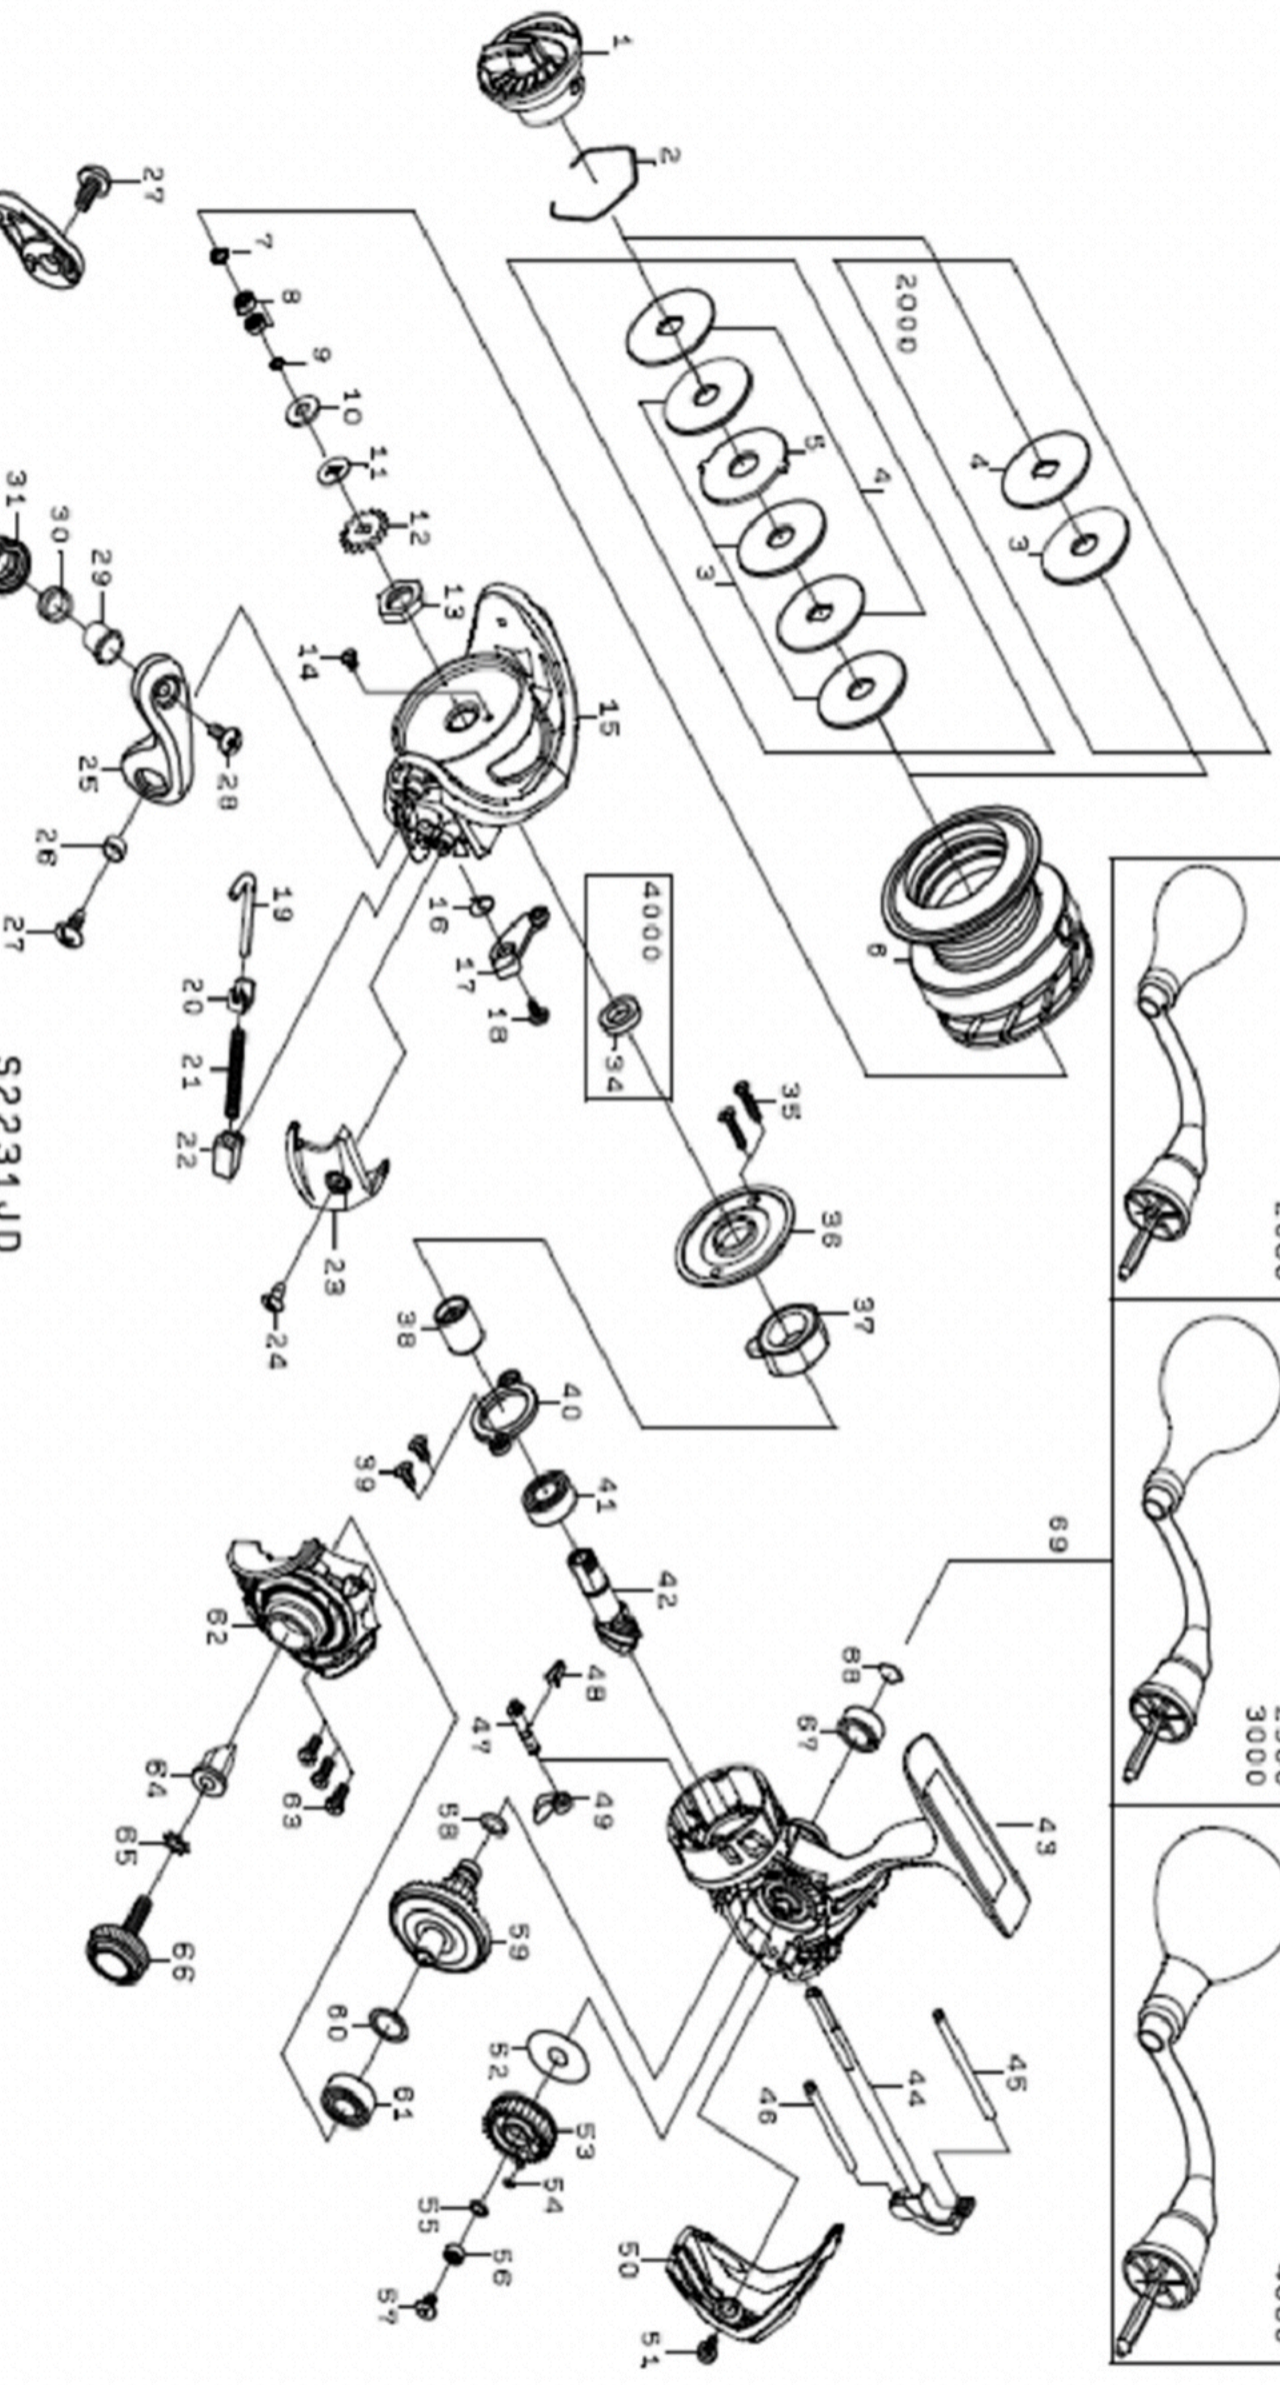

AIRD X 4000

Feel Alive.

Please quote by part number, not key number when ordering.
spares@daiwaaustralia.com.au PH: (02) 8644 8644

S22231JD
 S22241JD
 S22261JD
 S22281JD

AIRD X 2000 2500 3000 4000

REEL NAME	MGFT CODE	KEY NO	PARTS CODE	DESCRIPTION
AIRD X 4000	S2281JD	1	6Q184601	Drag Knob
AIRD X 4000	S2281JD	2	6F373301	Drag Washer Retainer
AIRD X 4000	S2281JD	3	6E136001	Drag Washer
AIRD X 4000	S2281JD	4	6E467201	Key Washer
AIRD X 4000	S2281JD	5	63733606	Eared Washer
AIRD X 4000	S2281JD	2~6	6Q283101	Spool Assembly
AIRD X 4000	S2281JD	7	6G213001	"O"-Ring (A)
AIRD X 4000	S2281JD	8	6G469005	Ball Bearing (A)
AIRD X 4000	S2281JD	9	6B411706	Washer (A)
AIRD X 4000	S2281JD	10	6E398000	Washer (B)
AIRD X 4000	S2281JD	11	6E467101	Washer (C)
AIRD X 4000	S2281JD	12	6G839301	Click Gear
AIRD X 4000	S2281JD	13	6Q135201	Rotor Nut
AIRD X 4000	S2281JD	14	6H022701	Screw (A)
AIRD X 4000	S2281JD	15	6Q134504	Rotor
AIRD X 4000	S2281JD	16	6H413601	Bail Trip Lever Spring
AIRD X 4000	S2281JD	17	6Q134601	Bail Trip Lever
AIRD X 4000	S2281JD	18	6H417701	Screw (B)
AIRD X 4000	S2281JD	19	6Q134801	Bail Spring Shaft
AIRD X 4000	S2281JD	20	6H576101	Retainer
AIRD X 4000	S2281JD	21	6H640701	Bail Spring
AIRD X 4000	S2281JD	22	6Q121501	Bail Spring Holder
AIRD X 4000	S2281JD	23	6Q134902	Cover (A)
AIRD X 4000	S2281JD	24	6G270801	Screw (C)
AIRD X 4000	S2281JD	25	6Q121604	Bail Arm
AIRD X 4000	S2281JD	26	6Q121701	Collar (A)
AIRD X 4000	S2281JD	27	6G205001	Screw (D)
AIRD X 4000	S2281JD	28	6G195602	Screw (E)
AIRD X 4000	S2281JD	29	6G195501	Collar (B)
AIRD X 4000	S2281JD	30	6G220701	Collar (C)
AIRD X 4000	S2281JD	31	6J089902	Line Roller
AIRD X 4000	S2281JD	32	6Q203401	Collar (D)
AIRD X 4000	S2281JD	33	6Q282901	Bail Assembly
AIRD X 4000	S2281JD	34	6H640301	Collar (E)
AIRD X 4000	S2281JD	35	6G837101	Screw (F)
AIRD X 4000	S2281JD	36	6Q134301	Cap
AIRD X 4000	S2281JD	37	6J015701	Roller Clutch
AIRD X 4000	S2281JD	38	6J021301	Spacing Sleeve
AIRD X 4000	S2281JD	39	6Q126201	Screw (G)
AIRD X 4000	S2281JD	40	6J020801	Bearing Retainer (A)
AIRD X 4000	S2281JD	41	66354801	Ball Bearing (B)
AIRD X 4000	S2281JD	42	6Q208701	Pinion Gear
AIRD X 4000	S2281JD	43	6Q282701	Body
AIRD X 4000	S2281JD	44	6Q168701	Main Shaft
AIRD X 4000	S2281JD	45	6Q126303	Stabilizer Bar (A)
AIRD X 4000	S2281JD	46	6Q119103	Stabilizer Bar (B)
AIRD X 4000	S2281JD	47	6Q133401	Anti-Reverse Cam
AIRD X 4000	S2281JD	48	6H697801	Anti-Reverse Cam Spring
AIRD X 4000	S2281JD	49	6Q118001	Anti-Reverse Lever
AIRD X 4000	S2281JD	50	6Q134402	Rear Cover
AIRD X 4000	S2281JD	51	6G270801	Screw (H)
AIRD X 4000	S2281JD	52	6G644201	Washer (D)
AIRD X 4000	S2281JD	53	6Q133501	Oscillate Gear
AIRD X 4000	S2281JD	54	6B853101	"O"-Ring (B)
AIRD X 4000	S2281JD	55	6G522100	Washer (E)
AIRD X 4000	S2281JD	56	6G467105	Ball Bearing (C)
AIRD X 4000	S2281JD	57	6H463401	Screw (I)
AIRD X 4000	S2281JD	58	6G645301	"O"-Ring (C)
AIRD X 4000	S2281JD	59	6Q167401	Drive Gear
AIRD X 4000	S2281JD	60	63737800	Washer (F)
AIRD X 4000	S2281JD	61	6G523405	Ball Bearing (D)
AIRD X 4000	S2281JD	62	6Q282801	Side Cover
AIRD X 4000	S2281JD	63	6G115001	Screw (J)
AIRD X 4000	S2281JD	64	6F721202	Collar (F)
AIRD X 4000	S2281JD	65	61608401	Washer (G)
AIRD X 4000	S2281JD	66	6Q136102	Handle Screw
AIRD X 4000	S2281JD	67	6B861705	Ball Bearing (E)
AIRD X 4000	S2281JD	68	6G525101	Bearing Retainer (B)
AIRD X 4000	S2281JD	69	6Q283001	Handle Assembly
AIRD X 4000	S2281JD	200	6Q283501	Handle Knob As
AIRD X 4000	S2281JD	201	6G469005	Ball Bearing
AIRD X 4000	S2281JD	202	6B411700	Washer
AIRD X 4000	S2281JD	203	6B679308	Truss Head Screw
AIRD X 4000	S2281JD	204	6J313201	Screw As