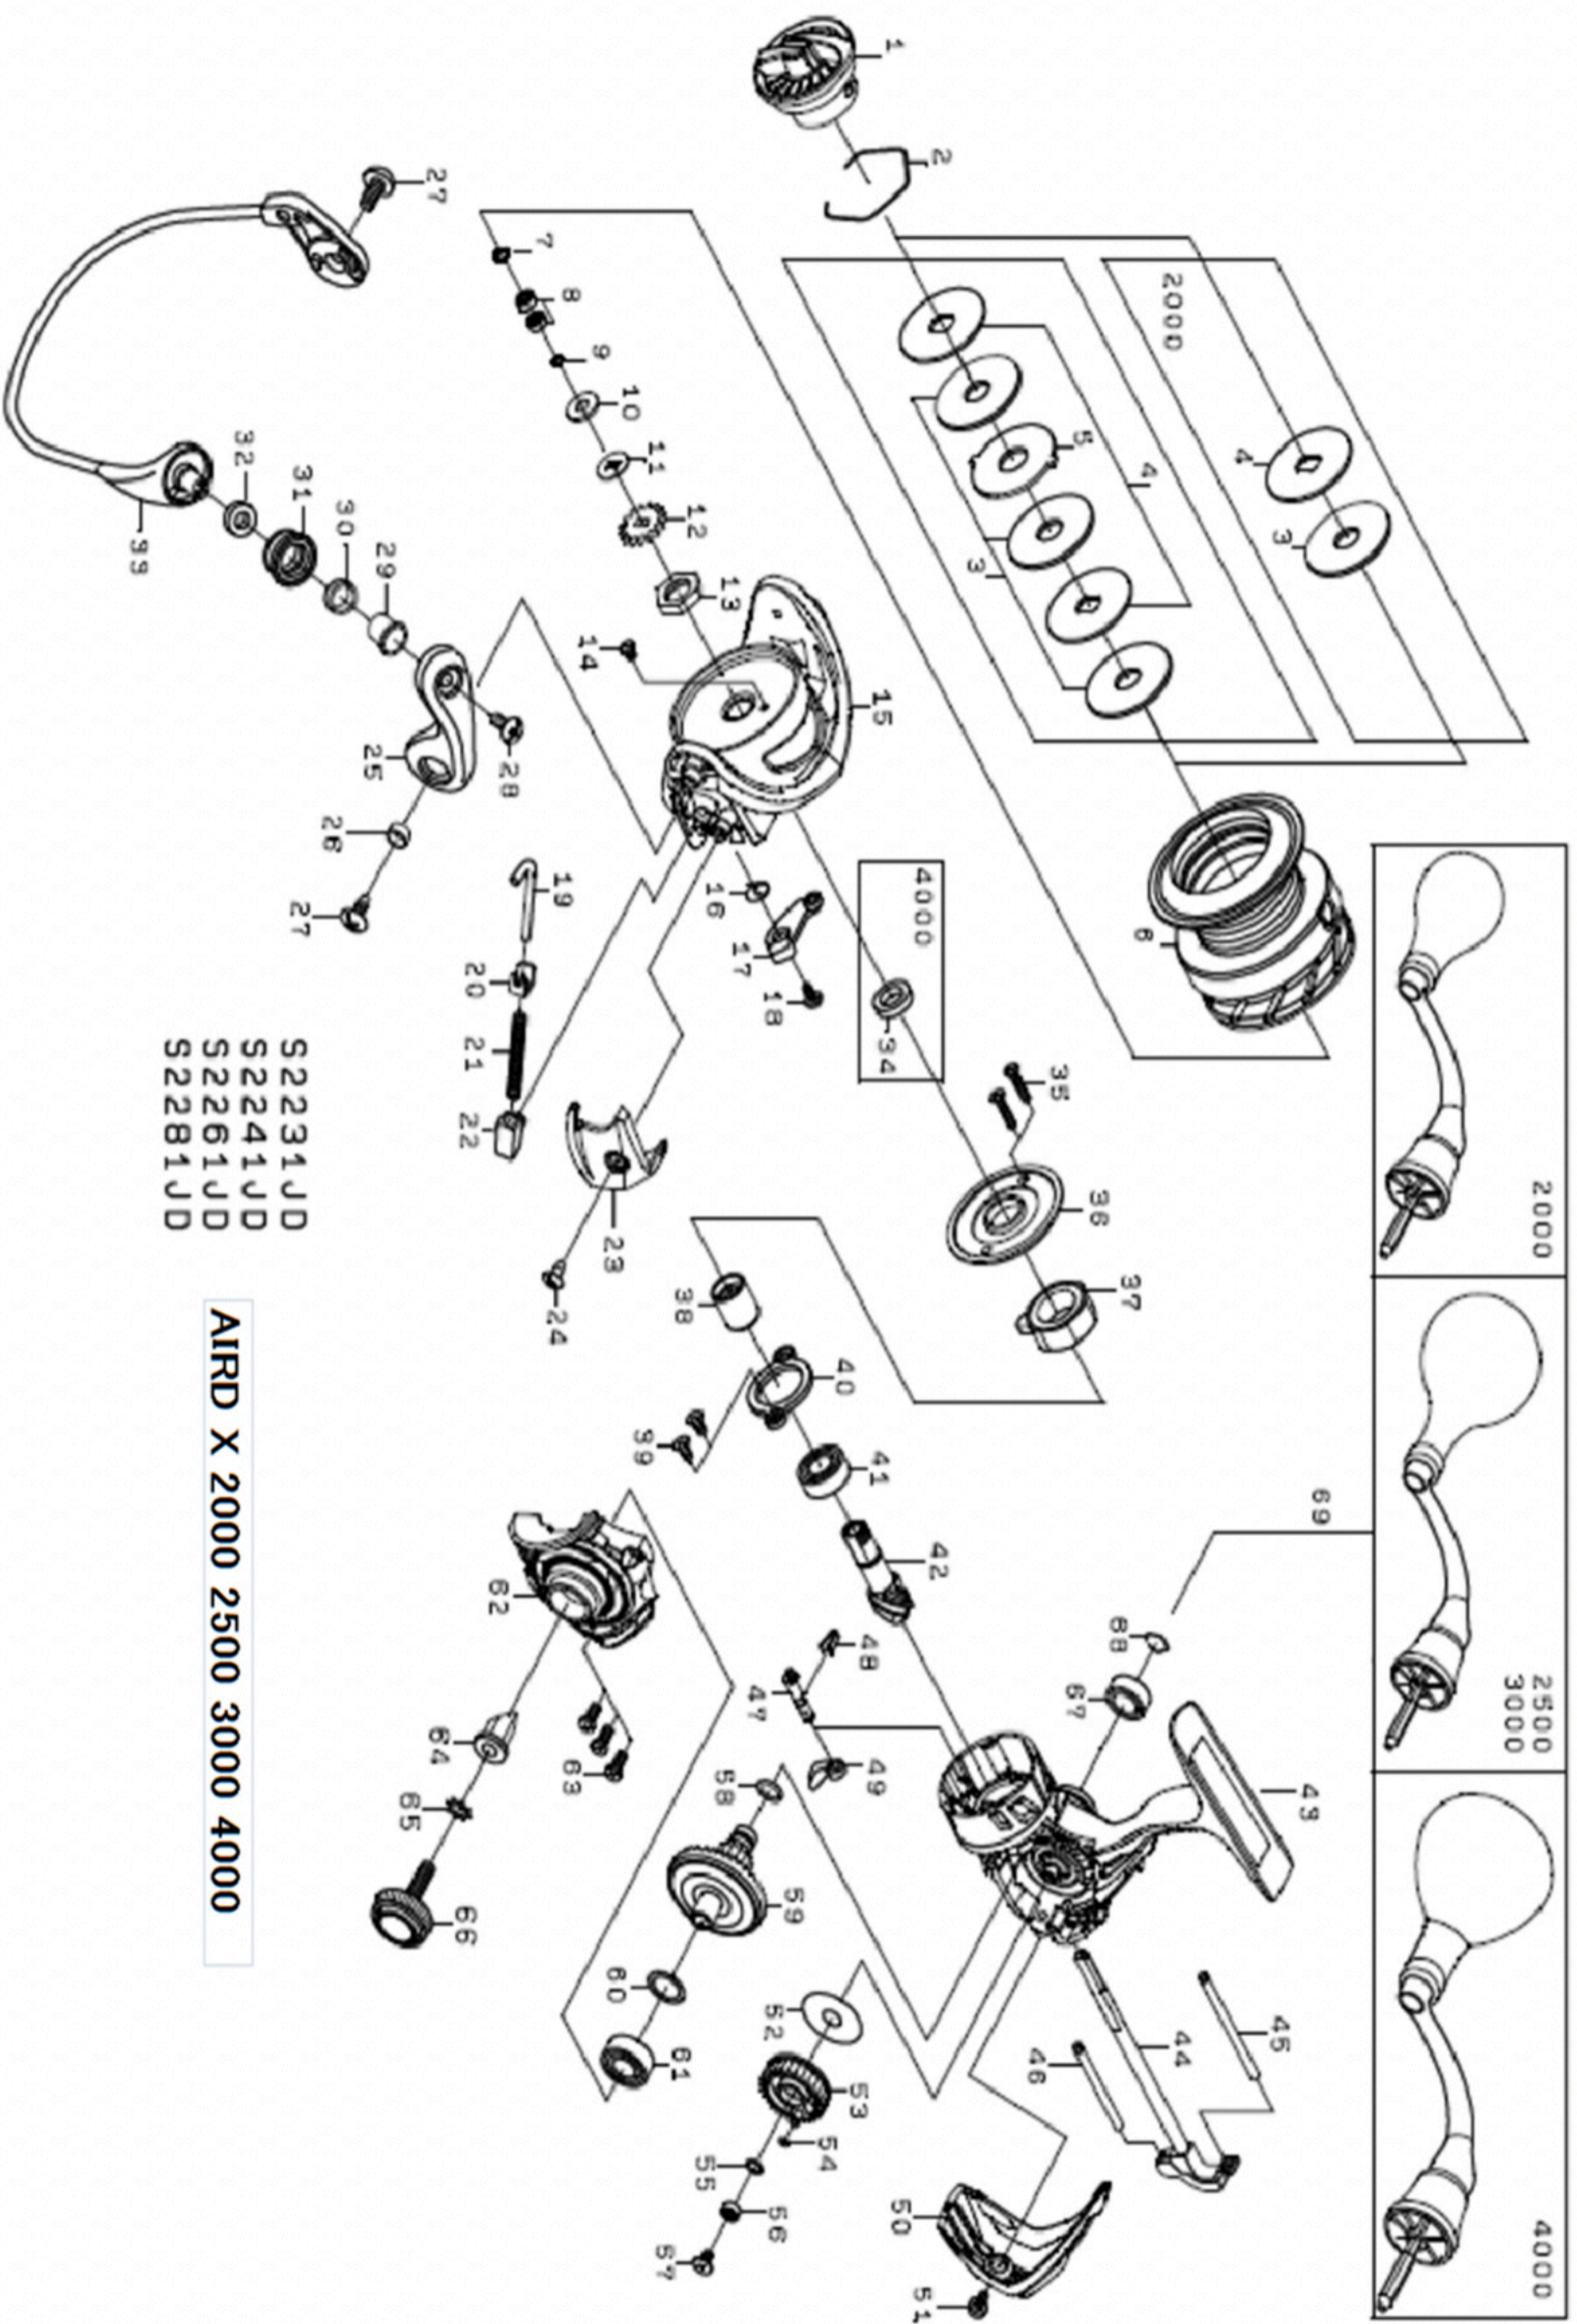

AIRD X 2500

Feel Alive.

Please quote by part number, not key number when ordering.
spares@daiwaaustralia.com.au PH: (02) 8644 8644

S22231JD
S22241JD
S22261JD
S22281JD

AIRD X 2000 2500 3000 4000

| REEL NAME | MGFT CODE | KEY NO | PARTS CODE | DESCRIPTION |
|-------------|-----------|--------|------------|-------------------------|
| AIRD X 2500 | S2241JD | 1 | 6Q182201 | Drag Knob |
| AIRD X 2500 | S2241JD | 2 | 6F373301 | Drag Washer Retainer |
| AIRD X 2500 | S2241JD | 3 | 6E136001 | Drag Washer |
| AIRD X 2500 | S2241JD | 4 | 6E467201 | Key Washer |
| AIRD X 2500 | S2241JD | 5 | 63733606 | Eared Washer |
| AIRD X 2500 | S2241JD | 2~6 | 6Q281401 | Spool Assembly |
| AIRD X 2500 | S2241JD | 7 | 6G213001 | "O"-Ring (A) |
| AIRD X 2500 | S2241JD | 8 | 6G469005 | Ball Bearing (A) |
| AIRD X 2500 | S2241JD | 9 | 6B411706 | Washer (A) |
| AIRD X 2500 | S2241JD | 10 | 6E398000 | Washer (B) |
| AIRD X 2500 | S2241JD | 11 | 6E467101 | Washer (C) |
| AIRD X 2500 | S2241JD | 12 | 6G839301 | Click Gear |
| AIRD X 2500 | S2241JD | 13 | 6Q122401 | Rotor Nut |
| AIRD X 2500 | S2241JD | 14 | 6H022701 | Screw (A) |
| AIRD X 2500 | S2241JD | 15 | 6Q120505 | Rotor |
| AIRD X 2500 | S2241JD | 16 | 6H413601 | Bail Trip Lever Spring |
| AIRD X 2500 | S2241JD | 17 | 6Q120701 | Bail Trip Lever |
| AIRD X 2500 | S2241JD | 18 | 6H417701 | Screw (B) |
| AIRD X 2500 | S2241JD | 19 | 6Q121201 | Bail Spring Shaft |
| AIRD X 2500 | S2241JD | 20 | 6H576101 | Retainer |
| AIRD X 2500 | S2241JD | 21 | 6H545701 | Bail Spring |
| AIRD X 2500 | S2241JD | 22 | 6Q121501 | Bail Spring Holder |
| AIRD X 2500 | S2241JD | 23 | 6Q121802 | Cover (A) |
| AIRD X 2500 | S2241JD | 24 | 6G270801 | Screw (C) |
| AIRD X 2500 | S2241JD | 25 | 6Q121604 | Bail Arm |
| AIRD X 2500 | S2241JD | 26 | 6Q121701 | Collar (A) |
| AIRD X 2500 | S2241JD | 27 | 6G205001 | Screw (D) |
| AIRD X 2500 | S2241JD | 28 | 6G195602 | Screw (E) |
| AIRD X 2500 | S2241JD | 29 | 6G195501 | Collar (B) |
| AIRD X 2500 | S2241JD | 30 | 6G220701 | Collar (C) |
| AIRD X 2500 | S2241JD | 31 | 6J089902 | Line Roller |
| AIRD X 2500 | S2241JD | 32 | 6Q203401 | Collar (D) |
| AIRD X 2500 | S2241JD | 33 | 6Q281001 | Bail Assembly |
| AIRD X 2500 | S2241JD | 34 | ----- | Collar (E) |
| AIRD X 2500 | S2241JD | 35 | 6G837101 | Screw (F) |
| AIRD X 2500 | S2241JD | 36 | 6Q120101 | Cap |
| AIRD X 2500 | S2241JD | 37 | 6H992901 | Roller Clutch |
| AIRD X 2500 | S2241JD | 38 | 6J001401 | Spacing Sleeve |
| AIRD X 2500 | S2241JD | 39 | 6Q126201 | Screw (G) |
| AIRD X 2500 | S2241JD | 40 | 6H442201 | Bearing Retainer (A) |
| AIRD X 2500 | S2241JD | 41 | 6G467302 | Ball Bearing (B) |
| AIRD X 2500 | S2241JD | 42 | 6Q132101 | Pinion Gear |
| AIRD X 2500 | S2241JD | 43 | 6Q280801 | Body |
| AIRD X 2500 | S2241JD | 44 | 6Q168501 | Main Shaft |
| AIRD X 2500 | S2241JD | 45 | 6Q126301 | Stabilizer Bar (A) |
| AIRD X 2500 | S2241JD | 46 | 6Q119101 | Stabilizer Bar (B) |
| AIRD X 2500 | S2241JD | 47 | 6Q118101 | Anti-Reverse Cam |
| AIRD X 2500 | S2241JD | 48 | 6H697801 | Anti-Reverse Cam Spring |
| AIRD X 2500 | S2241JD | 49 | 6Q118001 | Anti-Reverse Lever |
| AIRD X 2500 | S2241JD | 50 | 6Q120302 | Rear Cover |
| AIRD X 2500 | S2241JD | 51 | 6G270801 | Screw (H) |
| AIRD X 2500 | S2241JD | 52 | 6H595701 | Washer (D) |
| AIRD X 2500 | S2241JD | 53 | 6Q118401 | Oscillate Gear |
| AIRD X 2500 | S2241JD | 54 | 6H770601 | "O"-Ring (B) |
| AIRD X 2500 | S2241JD | 55 | 6H129200 | Washer (E) |
| AIRD X 2500 | S2241JD | 56 | 6G469005 | Ball Bearing (C) |
| AIRD X 2500 | S2241JD | 57 | 6Q126101 | Screw (I) |
| AIRD X 2500 | S2241JD | 58 | 6G670501 | "O"-Ring (C) |
| AIRD X 2500 | S2241JD | 59 | 6Q132201 | Drive Gear |
| AIRD X 2500 | S2241JD | 60 | 63758500 | Washer (F) |
| AIRD X 2500 | S2241JD | 61 | 6G467302 | Ball Bearing (D) |
| AIRD X 2500 | S2241JD | 62 | 6Q280901 | Side Cover |
| AIRD X 2500 | S2241JD | 63 | 6G115001 | Screw (J) |
| AIRD X 2500 | S2241JD | 64 | 6F721001 | Collar (F) |
| AIRD X 2500 | S2241JD | 65 | 61608401 | Washer (G) |
| AIRD X 2500 | S2241JD | 66 | 6Q132402 | Handle Screw |
| AIRD X 2500 | S2241JD | 67 | 6G522702 | Ball Bearing (E) |
| AIRD X 2500 | S2241JD | 68 | 6G472401 | Bearing Retainer (B) |
| AIRD X 2500 | S2241JD | 69 | 6Q281101 | Handle Assembly |
| AIRD X 2500 | S2241JD | 200 | 6H088709 | Handle Knob As |
| AIRD X 2500 | S2241JD | 201 | 6G469005 | Ball Bearing |
| AIRD X 2500 | S2241JD | 202 | 6B411700 | Washer |
| AIRD X 2500 | S2241JD | 203 | 6B679308 | Truss Head Screw |
| AIRD X 2500 | S2241JD | 204 | 6Q281301 | Screw As |