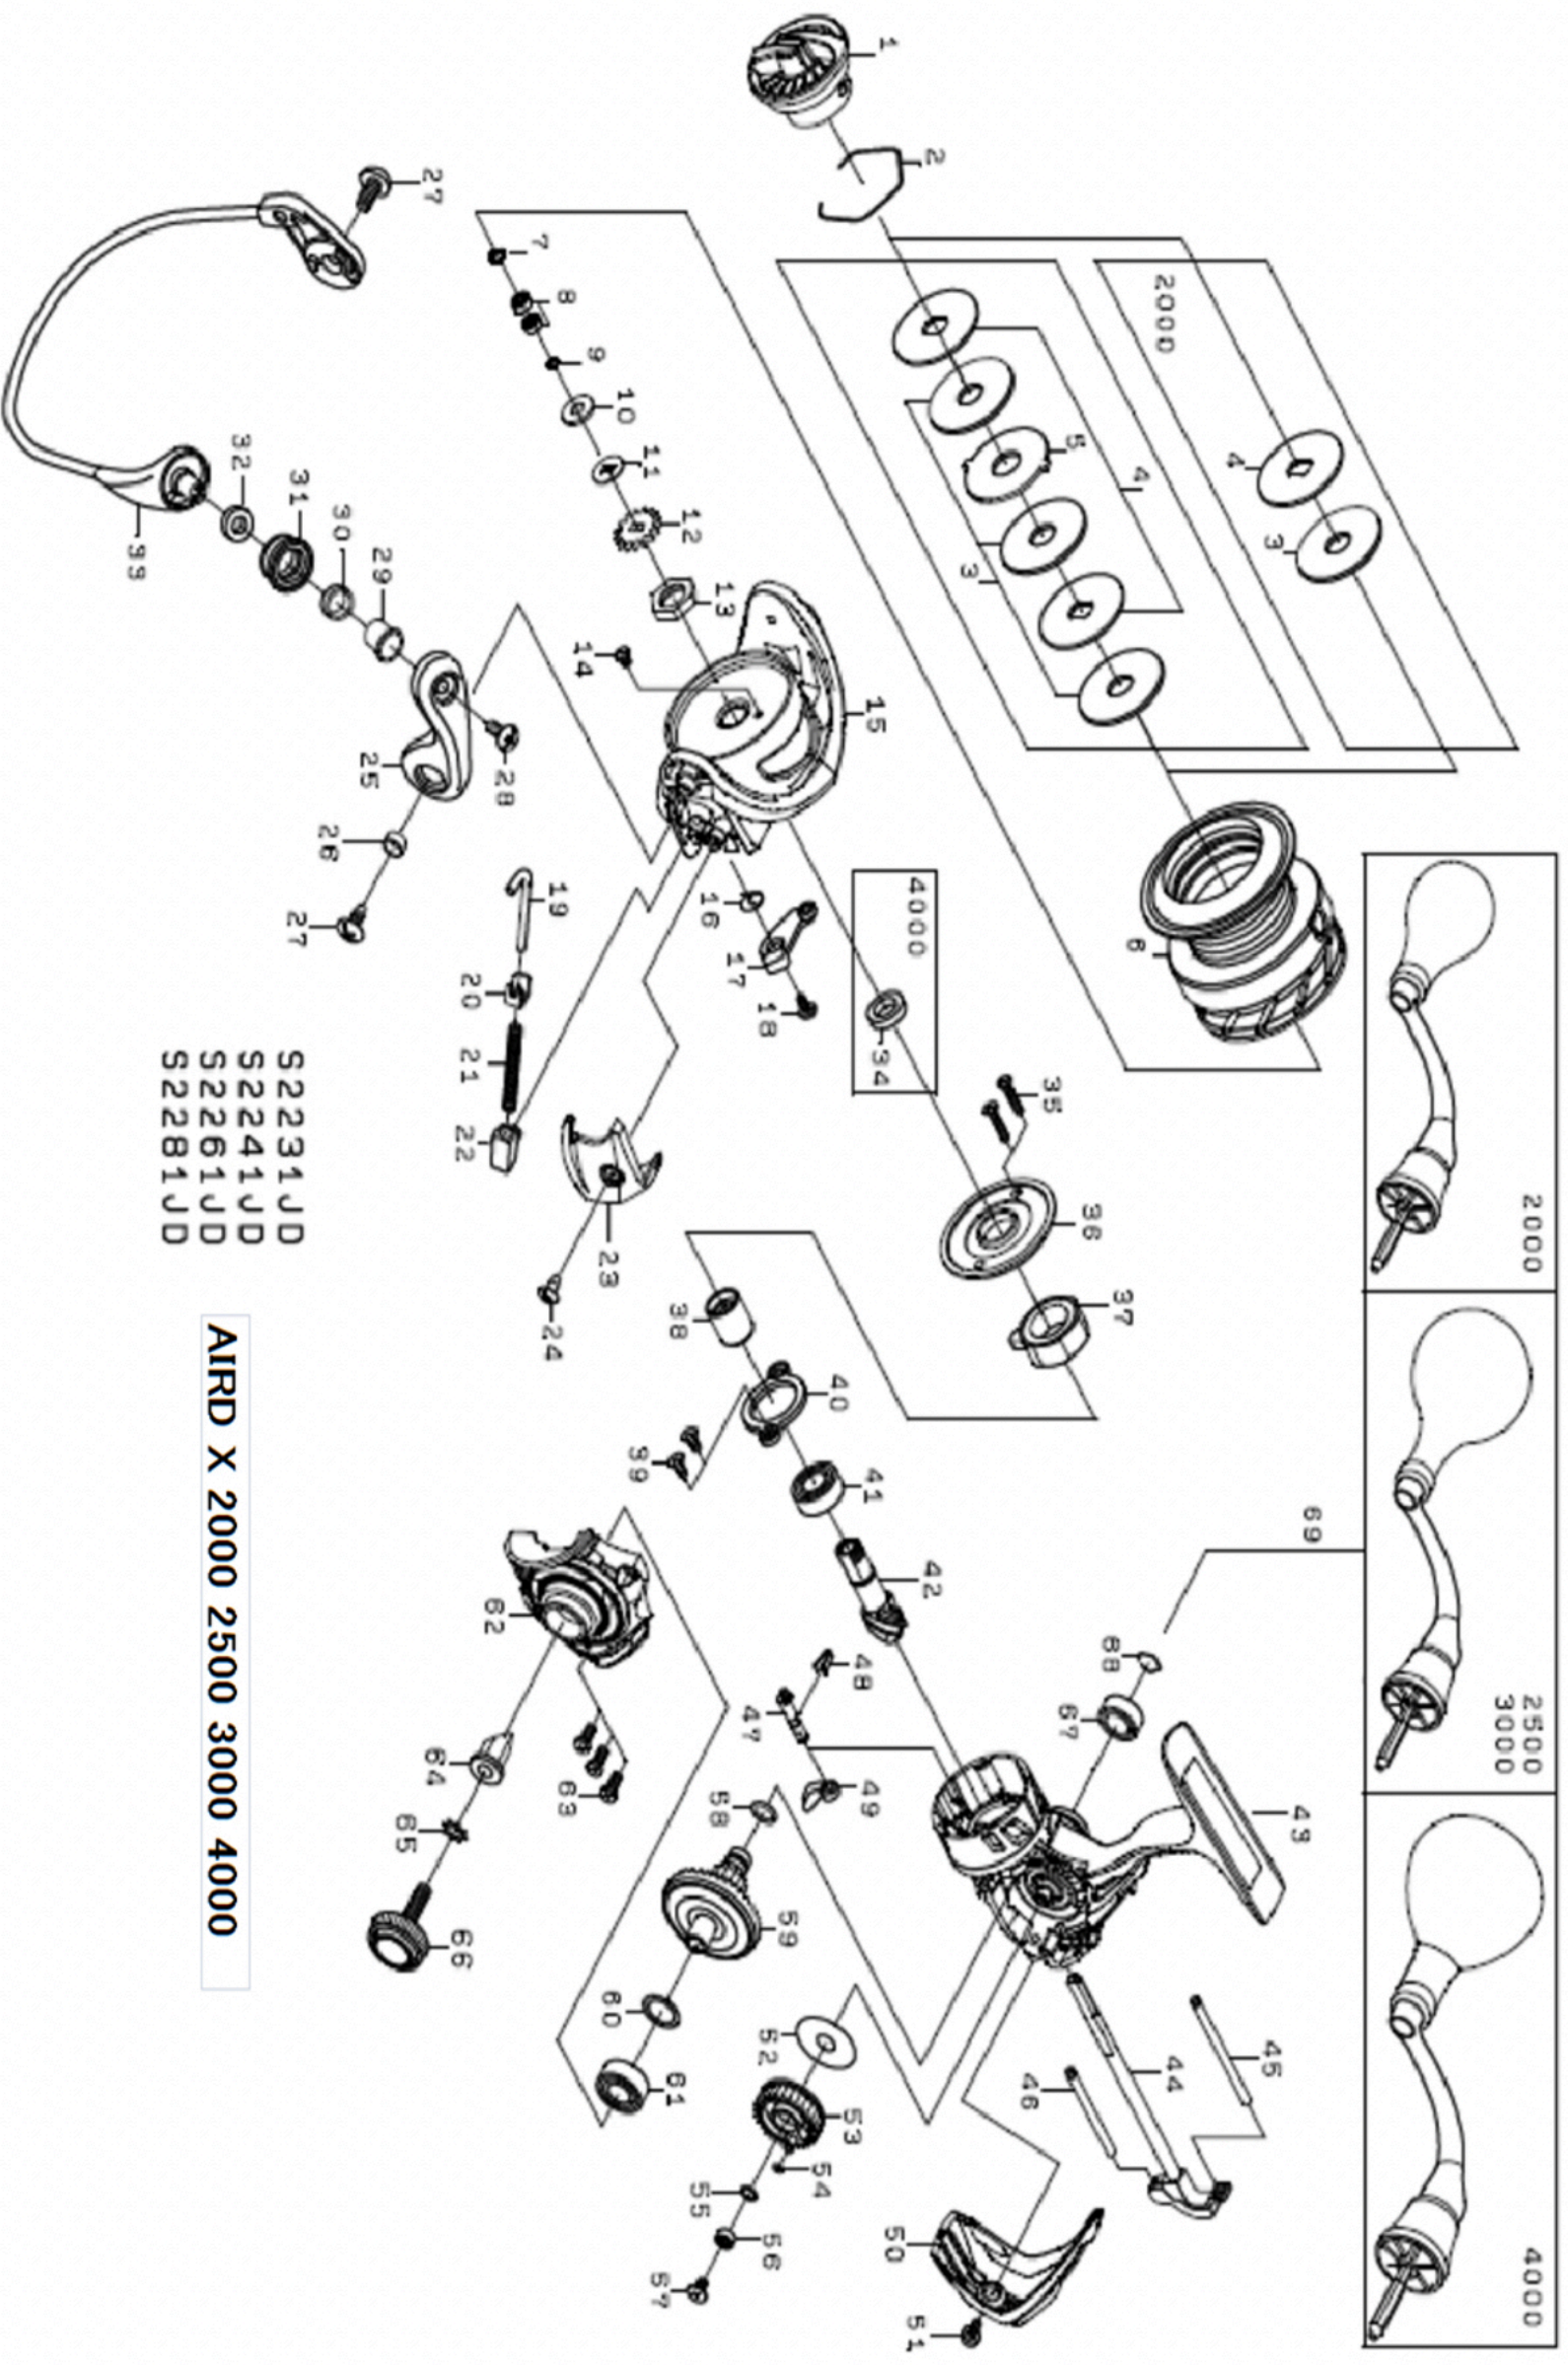

AIRD X 2000

Feel Alive.

Please quote by part number, not key number when ordering.
spares@daiwaaustralia.com.au PH: (02) 8644 8644

S22231JD
S22241JD
S22261JD
S22281JD

AIRD X 2000 2500 3000 4000

| REEL NAME | MGFT CODE | KEY NO | PARTS CODE | DESCRIPTION |
|-------------|-----------|--------|------------|-------------------------|
| AIRD X 2000 | S2231JD | 1 | 6Q182701 | Drag Knob |
| AIRD X 2000 | S2231JD | 2 | 6F373301 | Drag Washer Retainer |
| AIRD X 2000 | S2231JD | 3 | 6E136001 | Drag Washer |
| AIRD X 2000 | S2231JD | 4 | 6E467201 | Key Washer |
| AIRD X 2000 | S2231JD | 5 | ----- | Eared Washer |
| AIRD X 2000 | S2231JD | 2~6 | 6Q282001 | Spool Assembly |
| AIRD X 2000 | S2231JD | 7 | 6G213001 | "O"-Ring (A) |
| AIRD X 2000 | S2231JD | 8 | 6E332501 | Ball Bearing (A) |
| AIRD X 2000 | S2231JD | 9 | 6B411706 | Washer (A) |
| AIRD X 2000 | S2231JD | 10 | 6E398000 | Washer (B) |
| AIRD X 2000 | S2231JD | 11 | 6E467101 | Washer (C) |
| AIRD X 2000 | S2231JD | 12 | 6G839301 | Click Gear |
| AIRD X 2000 | S2231JD | 13 | 6Q122401 | Rotor Nut |
| AIRD X 2000 | S2231JD | 14 | 6H022701 | Screw (A) |
| AIRD X 2000 | S2231JD | 15 | 6Q139504 | Rotor |
| AIRD X 2000 | S2231JD | 16 | 6H443301 | Bail Trip Lever Spring |
| AIRD X 2000 | S2231JD | 17 | 6Q139601 | Bail Trip Lever |
| AIRD X 2000 | S2231JD | 18 | 6H417701 | Screw (B) |
| AIRD X 2000 | S2231JD | 19 | 6Q139801 | Bail Spring Shaft |
| AIRD X 2000 | S2231JD | 20 | 6H576101 | Retainer |
| AIRD X 2000 | S2231JD | 21 | 6H442401 | Bail Spring |
| AIRD X 2000 | S2231JD | 22 | 6Q121501 | Bail Spring Holder |
| AIRD X 2000 | S2231JD | 23 | 6Q146502 | Cover (A) |
| AIRD X 2000 | S2231JD | 24 | 6G270801 | Screw (C) |
| AIRD X 2000 | S2231JD | 25 | 6Q121604 | Bail Arm |
| AIRD X 2000 | S2231JD | 26 | 6Q121701 | Collar (A) |
| AIRD X 2000 | S2231JD | 27 | 6G205001 | Screw (D) |
| AIRD X 2000 | S2231JD | 28 | 6G195602 | Screw (E) |
| AIRD X 2000 | S2231JD | 29 | 6G195501 | Collar (B) |
| AIRD X 2000 | S2231JD | 30 | 6G220701 | Collar (C) |
| AIRD X 2000 | S2231JD | 31 | 6J089902 | Line Roller |
| AIRD X 2000 | S2231JD | 32 | 6Q203401 | Collar (D) |
| AIRD X 2000 | S2231JD | 33 | 6Q281601 | Bail Assembly |
| AIRD X 2000 | S2231JD | 34 | ----- | Collar (E) |
| AIRD X 2000 | S2231JD | 35 | 6G837101 | Screw (F) |
| AIRD X 2000 | S2231JD | 36 | 6Q139401 | Cap |
| AIRD X 2000 | S2231JD | 37 | 6H992901 | Roller Clutch |
| AIRD X 2000 | S2231JD | 38 | 6J001401 | Spacing Sleeve |
| AIRD X 2000 | S2231JD | 39 | 6Q126201 | Screw (G) |
| AIRD X 2000 | S2231JD | 40 | 6H442201 | Bearing Retainer (A) |
| AIRD X 2000 | S2231JD | 41 | 6G467302 | Ball Bearing (B) |
| AIRD X 2000 | S2231JD | 42 | 6Q132101 | Pinion Gear |
| AIRD X 2000 | S2231JD | 43 | 6Q283401 | Body |
| AIRD X 2000 | S2231JD | 44 | 6Q168401 | Main Shaft |
| AIRD X 2000 | S2231JD | 45 | 6Q126301 | Stabilizer Bar (A) |
| AIRD X 2000 | S2231JD | 46 | 6Q119101 | Stabilizer Bar (B) |
| AIRD X 2000 | S2231JD | 47 | 6Q118101 | Anti-Reverse Cam |
| AIRD X 2000 | S2231JD | 48 | 6H697801 | Anti-Reverse Cam Spring |
| AIRD X 2000 | S2231JD | 49 | 6Q118001 | Anti-Reverse Lever |
| AIRD X 2000 | S2231JD | 50 | 6Q120302 | Rear Cover |
| AIRD X 2000 | S2231JD | 51 | 6G270801 | Screw (H) |
| AIRD X 2000 | S2231JD | 52 | 6H595701 | Washer (D) |
| AIRD X 2000 | S2231JD | 53 | 6Q139001 | Oscillate Gear |
| AIRD X 2000 | S2231JD | 54 | 6H770601 | "O"-Ring (B) |
| AIRD X 2000 | S2231JD | 55 | 6H129200 | Washer (E) |
| AIRD X 2000 | S2231JD | 56 | 6G469005 | Ball Bearing (C) |
| AIRD X 2000 | S2231JD | 57 | 6Q126101 | Screw (I) |
| AIRD X 2000 | S2231JD | 58 | 6G670501 | "O"-Ring (C) |
| AIRD X 2000 | S2231JD | 59 | 6Q132201 | Drive Gear |
| AIRD X 2000 | S2231JD | 60 | 63758500 | Washer (F) |
| AIRD X 2000 | S2231JD | 61 | 6G467302 | Ball Bearing (D) |
| AIRD X 2000 | S2231JD | 62 | 6Q280901 | Side Cover |
| AIRD X 2000 | S2231JD | 63 | 6G115001 | Screw (J) |
| AIRD X 2000 | S2231JD | 64 | 6F721001 | Collar (F) |
| AIRD X 2000 | S2231JD | 65 | 61608401 | Washer (G) |
| AIRD X 2000 | S2231JD | 66 | 6Q132402 | Handle Screw |
| AIRD X 2000 | S2231JD | 67 | 6G522702 | Ball Bearing (E) |
| AIRD X 2000 | S2231JD | 68 | 6G472401 | Bearing Retainer (B) |
| AIRD X 2000 | S2231JD | 69 | 6Q281701 | Handle Assembly |
| AIRD X 2000 | S2231JD | 200 | 6Q281801 | Handle Knob As |
| AIRD X 2000 | S2231JD | 201 | 6G469005 | Ball Bearing |
| AIRD X 2000 | S2231JD | 202 | 6B411700 | Washer |
| AIRD X 2000 | S2231JD | 203 | 6B679308 | Truss Head Screw |
| AIRD X 2000 | S2231JD | 204 | 6Q281901 | Screw As |