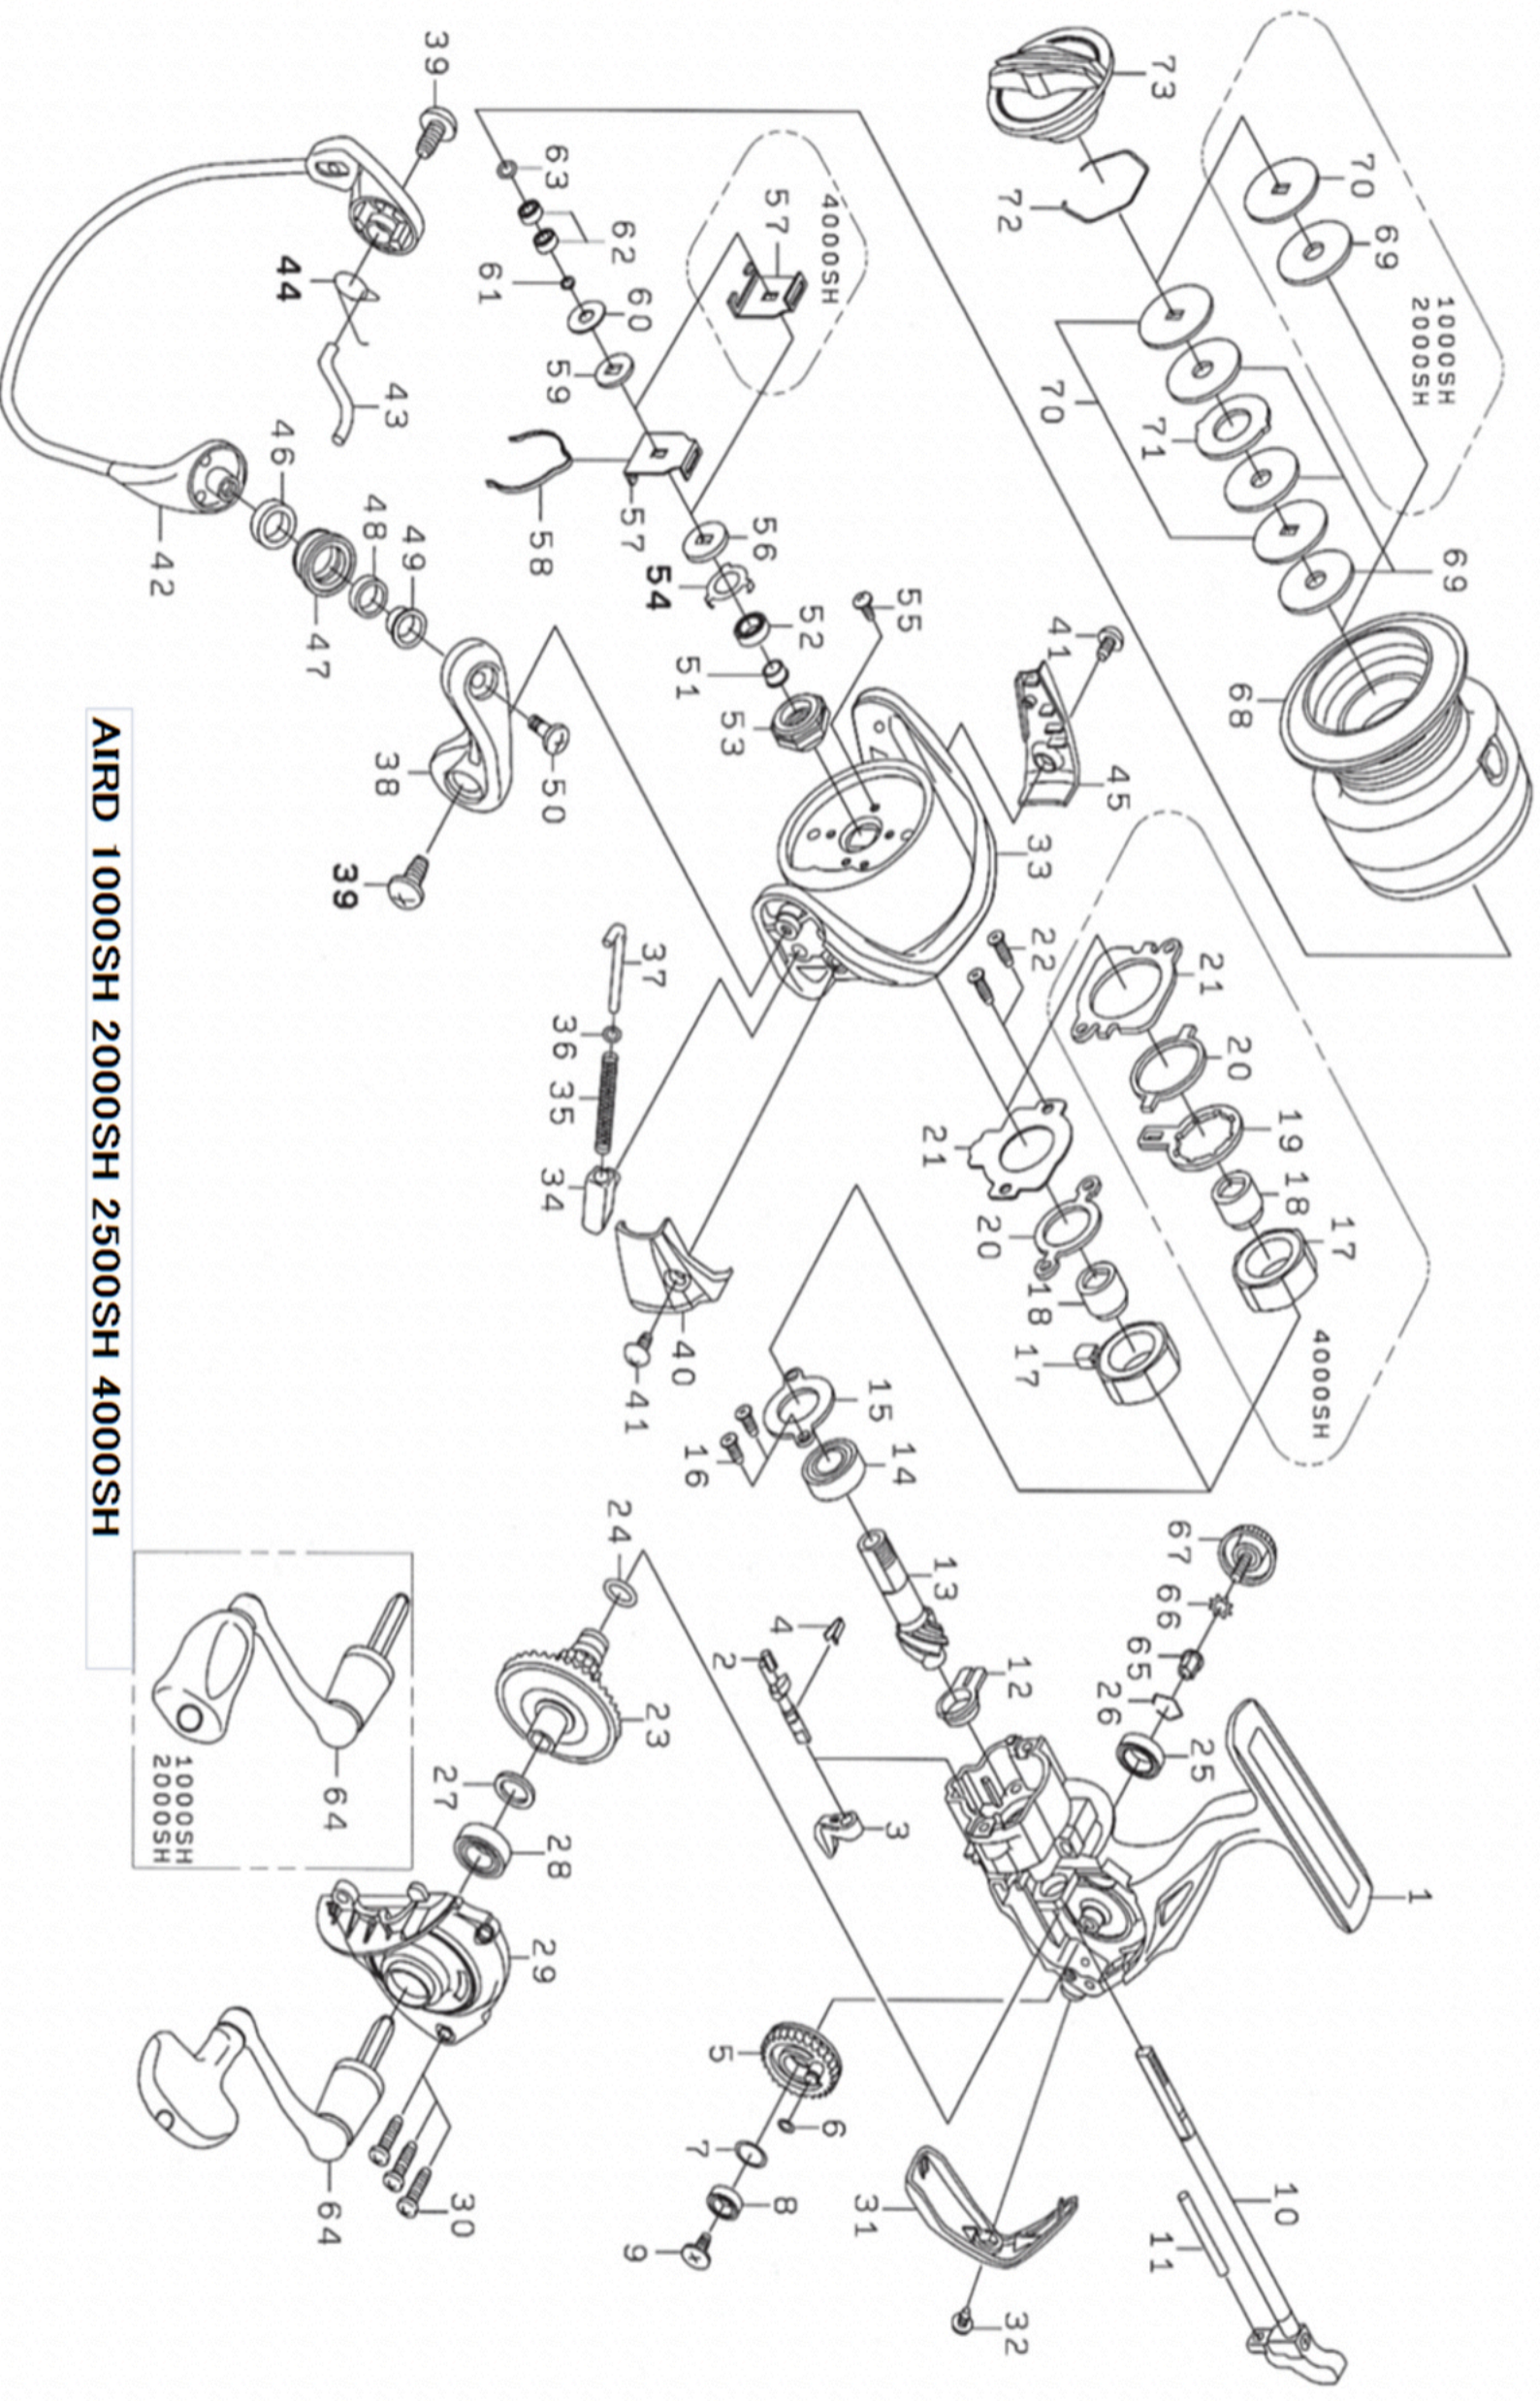

# AIRD 2000SH

Feel Alive.

Please quote by part number, not key number when ordering.  
spares@daiwaaustralia.com.au PH: (02) 8644 8644

AIRD 1000SH 2000SH 2500SH 4000SH

REEL NAME	MGFT CODE	KEY NO	PARTS CODE	DESCRIPTION
AIRD 2000SH	S073PA1	1	6H762701	BODY
AIRD 2000SH	S073PA1	2	6H463101	ANTI-REVERSE CAM
AIRD 2000SH	S073PA1	3	6H463203	ANTI-REVERSE LEVER
AIRD 2000SH	S073PA1	4	6H463301	ANTI-REVERSE CAM SPRING
AIRD 2000SH	S073PA1	5	6H495801	OSCILLATING GEAR
AIRD 2000SH	S073PA1	6	6G683301	"O" RING (A)
AIRD 2000SH	S073PA1	7	6G466100	WASHER (A)
AIRD 2000SH	S073PA1	8	6F055602	BALL BEARING (A)
AIRD 2000SH	S073PA1	9	6H463401	SCREW (A)
AIRD 2000SH	S073PA1	10	6H733301	MAIN SHAFT
AIRD 2000SH	S073PA1	11	6H494201	STABILIZER BAR
AIRD 2000SH	S073PA1	12	6H463801	COLLAR (A)
AIRD 2000SH	S073PA1	13	6H733401	PINION GEAR
AIRD 2000SH	S073PA1	14	6H726802	BALL BEARING (B)
AIRD 2000SH	S073PA1	15	6H463901	BEARING RETAINER (A)
AIRD 2000SH	S073PA1	16	6H624901	SCREW (B)
AIRD 2000SH	S073PA1	17	6G539201	ROLLER CLUTCH
AIRD 2000SH	S073PA1	18	6H624702	SPACING SLEEVE
AIRD 2000SH	S073PA1	19	-	CLUTCH CAM
AIRD 2000SH	S073PA1	20	6H161801	CLUTCH CAM RETAINER
AIRD 2000SH	S073PA1	21	6H464001	ROLLER CLUTCH RETAINER
AIRD 2000SH	S073PA1	22	6G837101	SCREW (C)
AIRD 2000SH	S073PA1	23	6H733501	DRIVE GEAR
AIRD 2000SH	S073PA1	24	6G670501	"O" RING (B)
AIRD 2000SH	S073PA1	25	6G522703	BALL BEARING (C)
AIRD 2000SH	S073PA1	26	6G472401	BEARING RETAINER (B)
AIRD 2000SH	S073PA1	27	63758500	WASHER (B)
AIRD 2000SH	S073PA1	28	6G467302	BALL BEARING (D)
AIRD 2000SH	S073PA1	29	6H762801	SIDE COVER
AIRD 2000SH	S073PA1	30	6G115001	SCREW (D)
AIRD 2000SH	S073PA1	31	6H494702	REAR COVER
AIRD 2000SH	S073PA1	32	6G270801	SCREW (E)
AIRD 2000SH	S073PA1	33	6Q131702	ROTOR
AIRD 2000SH	S073PA1	34	6H496701	BAIL SPRING HOLDER
AIRD 2000SH	S073PA1	35	6G471701	BAIL SPRING
AIRD 2000SH	S073PA1	36	6E313901	WASHER (C)
AIRD 2000SH	S073PA1	37	6G471805	BAIL SPRING SHAFT
AIRD 2000SH	S073PA1	38	6H464503	BAIL ARM
AIRD 2000SH	S073PA1	39	6G205001	SCREW (F)
AIRD 2000SH	S073PA1	40	6H497902	COVER (A)
AIRD 2000SH	S073PA1	41	6G270801	SCREW (G)
AIRD 2000SH	S073PA1	42	6H762901	BAIL ASSEMBLY
AIRD 2000SH	S073PA1	43	6G630801	BAIL TRIP LEVER
AIRD 2000SH	S073PA1	44	6G613101	BAIL TRIP LEVER SPRING
AIRD 2000SH	S073PA1	45	6H498002	COVER (B)
AIRD 2000SH	S073PA1	46	6G047601	COLLAR (B)
AIRD 2000SH	S073PA1	47	6F921601	LINE ROLLER
AIRD 2000SH	S073PA1	48	6G220701	COLLAR (C)
AIRD 2000SH	S073PA1	49	6G195501	COLLAR (D)
AIRD 2000SH	S073PA1	50	6G195602	SCREW (H)
AIRD 2000SH	S073PA1	51	6G613501	COLLAR (E)
AIRD 2000SH	S073PA1	52	6G466202	BALL BEARING (E)
AIRD 2000SH	S073PA1	53	6G471301	ROTOR NUT
AIRD 2000SH	S073PA1	54	6G471501	BEARING RETAINER (C)
AIRD 2000SH	S073PA1	55	6G627701	SCREW (I)
AIRD 2000SH	S073PA1	56	6E246101	WASHER (D)
AIRD 2000SH	S073PA1	57	6G700001	CLICK LEAF SPRING HOLDER
AIRD 2000SH	S073PA1	58	6H570801	SPOOL CLICK LEAF SPRING
AIRD 2000SH	S073PA1	59	6E467101	WASHER (E)
AIRD 2000SH	S073PA1	60	6E398000	WASHER (F)
AIRD 2000SH	S073PA1	61	6B411706	WASHER (G)
AIRD 2000SH	S073PA1	62	6E332501	BALL BEARING (F)
AIRD 2000SH	S073PA1	63	6G213001	"O" RING (C)
AIRD 2000SH	S073PA1	64	6H764801	HANDLE ASSEMBLY
AIRD 2000SH	S073PA1	65	6F721001	COLLAR (F)
AIRD 2000SH	S073PA1	66	61608101	WASHER (H)
AIRD 2000SH	S073PA1	67	6H590801	HANDLE SCREW
AIRD 2000SH	S073PA1	68-72	6H764901	SPOOL ASSEMBLY
AIRD 2000SH	S073PA1	69	6E136001	DRAG WASHER
AIRD 2000SH	S073PA1	70	6E467201	KEY WASHER
AIRD 2000SH	S073PA1	71	-	EARED WASHER
AIRD 2000SH	S073PA1	72	6F373301	DRAG WASHER RETAINER
AIRD 2000SH	S073PA1	73	6H763301	DRAG KNOB
AIRD 2000SH	S073PA1	68-72	6H777301	SPOOL ASSEMBLY (EXTRA SPOOL)