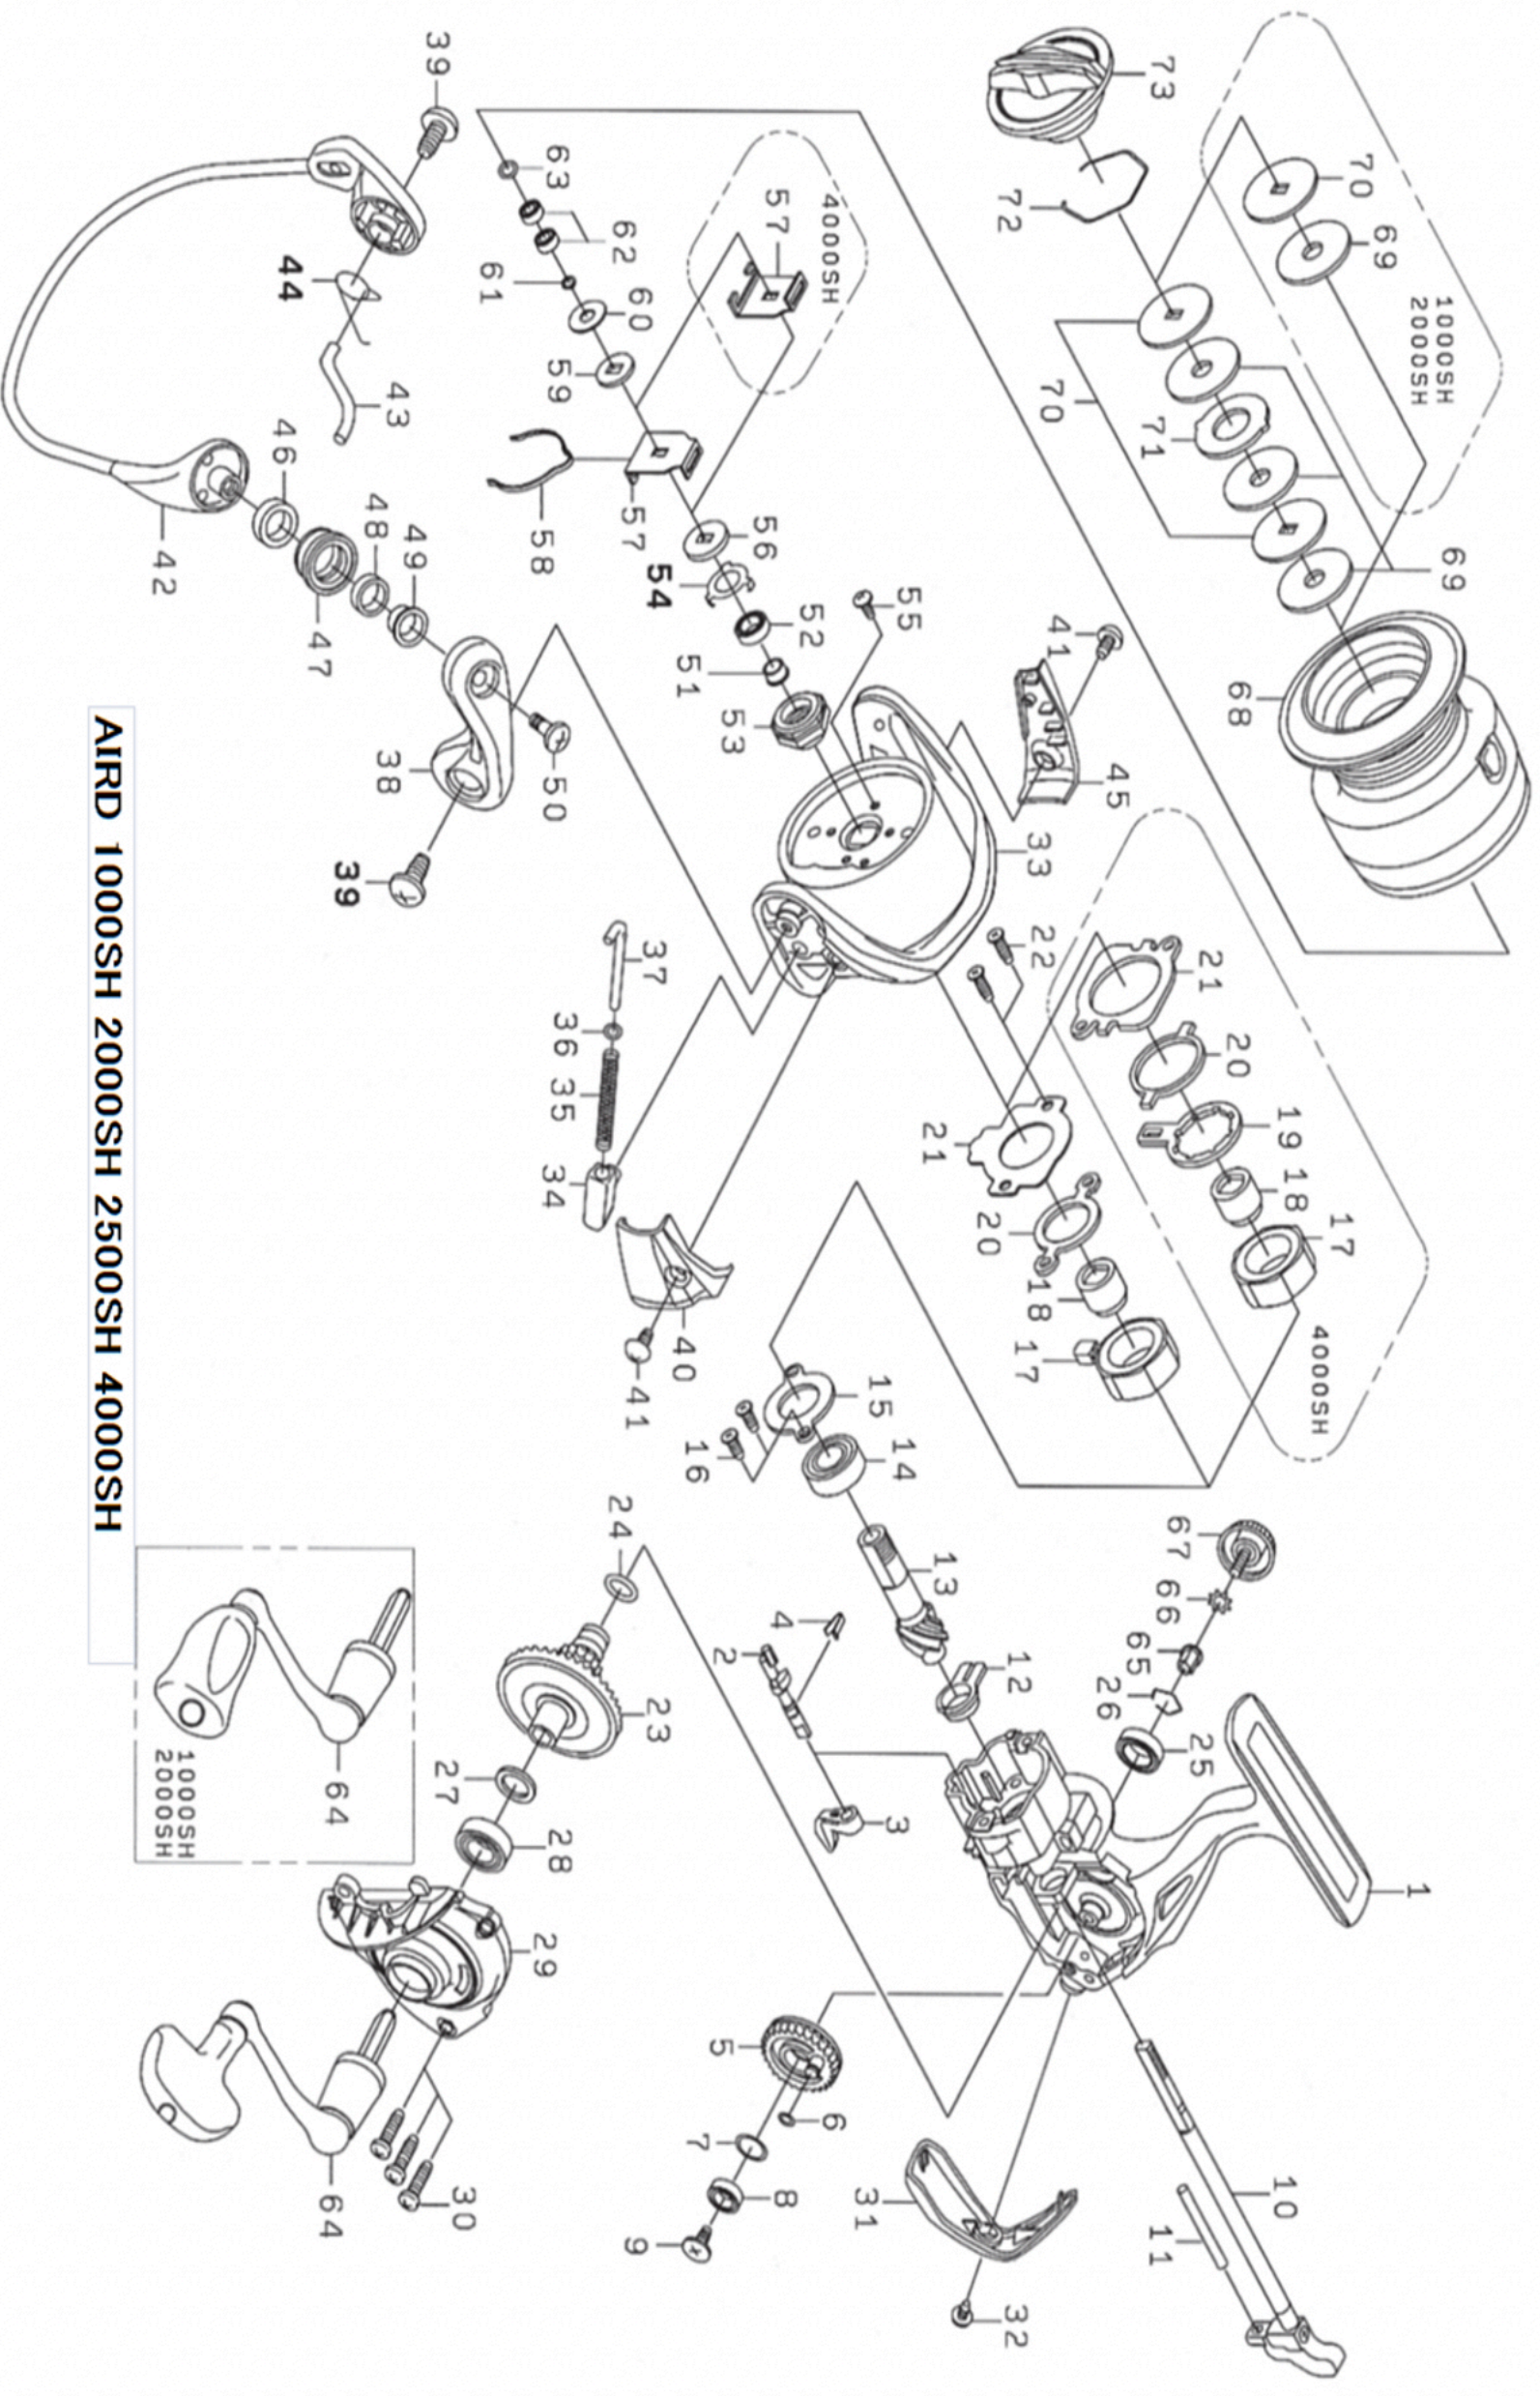

AIRD 1000SH

Feel Alive.

Please quote by part number, not key number when ordering.
spares@daiwaaustralia.com.au PH: (02) 8644 8644

AIRD 1000SH 2000SH 2500SH 4000SH

REEL NAME	MGFT CODE	KEY NO	PARTS CODE	DESCRIPTION
AIRD 1000SH	S071PA1	1	6H762701	BODY
AIRD 1000SH	S071PA1	2	6H463101	ANTI-REVERSE CAM
AIRD 1000SH	S071PA1	3	6H463203	ANTI-REVERSE LEVER
AIRD 1000SH	S071PA1	4	6H463301	ANTI-REVERSE CAM SPRING
AIRD 1000SH	S071PA1	5	6H495801	OSCILLATING GEAR
AIRD 1000SH	S071PA1	6	6G683301	"O" RING (A)
AIRD 1000SH	S071PA1	7	6G466100	WASHER (A)
AIRD 1000SH	S071PA1	8	6F055602	BALL BEARING (A)
AIRD 1000SH	S071PA1	9	6H463401	SCREW (A)
AIRD 1000SH	S071PA1	10	6H733301	MAIN SHAFT
AIRD 1000SH	S071PA1	11	6H494201	STABILIZER BAR
AIRD 1000SH	S071PA1	12	6H463801	COLLAR (A)
AIRD 1000SH	S071PA1	13	6H733401	PINION GEAR
AIRD 1000SH	S071PA1	14	6H726802	BALL BEARING (B)
AIRD 1000SH	S071PA1	15	6H463901	BEARING RETAINER (A)
AIRD 1000SH	S071PA1	16	6H624901	SCREW (B)
AIRD 1000SH	S071PA1	17	6G539201	ROLLER CLUTCH
AIRD 1000SH	S071PA1	18	6H624702	SPACING SLEEVE
AIRD 1000SH	S071PA1	19	-	CLUTCH CAM
AIRD 1000SH	S071PA1	20	6H161801	CLUTCH CAM RETAINER
AIRD 1000SH	S071PA1	21	6H464001	ROLLER CLUTCH RETAINER
AIRD 1000SH	S071PA1	22	6G837101	SCREW (C)
AIRD 1000SH	S071PA1	23	6H733501	DRIVE GEAR
AIRD 1000SH	S071PA1	24	6G670501	"O" RING (B)
AIRD 1000SH	S071PA1	25	6G522703	BALL BEARING (C)
AIRD 1000SH	S071PA1	26	6G472401	BEARING RETAINER (B)
AIRD 1000SH	S071PA1	27	63758500	WASHER (B)
AIRD 1000SH	S071PA1	28	6G467302	BALL BEARING (D)
AIRD 1000SH	S071PA1	29	6H762801	SIDE COVER
AIRD 1000SH	S071PA1	30	6G115001	SCREW (D)
AIRD 1000SH	S071PA1	31	6H494702	REAR COVER
AIRD 1000SH	S071PA1	32	6G270801	SCREW (E)
AIRD 1000SH	S071PA1	33	6Q131702	ROTOR
AIRD 1000SH	S071PA1	34	6H496701	BAIL SPRING HOLDER
AIRD 1000SH	S071PA1	35	6G471701	BAIL SPRING
AIRD 1000SH	S071PA1	36	6E313901	WASHER (C)
AIRD 1000SH	S071PA1	37	6G471805	BAIL SPRING SHAFT
AIRD 1000SH	S071PA1	38	6H464503	BAIL ARM
AIRD 1000SH	S071PA1	39	6G205001	SCREW (F)
AIRD 1000SH	S071PA1	40	6H497902	COVER (A)
AIRD 1000SH	S071PA1	41	6G270801	SCREW (G)
AIRD 1000SH	S071PA1	42	6H762901	BAIL ASSEMBLY
AIRD 1000SH	S071PA1	43	6G630801	BAIL TRIP LEVER
AIRD 1000SH	S071PA1	44	6G613101	BAIL TRIP LEVER SPRING
AIRD 1000SH	S071PA1	45	6H498002	COVER (B)
AIRD 1000SH	S071PA1	46	6G047601	COLLAR (B)
AIRD 1000SH	S071PA1	47	6F921601	LINE ROLLER
AIRD 1000SH	S071PA1	48	6G220701	COLLAR (C)
AIRD 1000SH	S071PA1	49	6G195501	COLLAR (D)
AIRD 1000SH	S071PA1	50	6G195602	SCREW (H)
AIRD 1000SH	S071PA1	51	6G613501	COLLAR (E)
AIRD 1000SH	S071PA1	52	6G466202	BALL BEARING (E)
AIRD 1000SH	S071PA1	53	6G471301	ROTOR NUT
AIRD 1000SH	S071PA1	54	6G471501	BEARING RETAINER (C)
AIRD 1000SH	S071PA1	55	6G627701	SCREW (I)
AIRD 1000SH	S071PA1	56	6E246101	WASHER (D)
AIRD 1000SH	S071PA1	57	6G700001	CLICK LEAF SPRING HOLDER
AIRD 1000SH	S071PA1	58	6H570801	SPOOL CLICK LEAF SPRING
AIRD 1000SH	S071PA1	59	6E467101	WASHER (E)
AIRD 1000SH	S071PA1	60	6E398000	WASHER (F)
AIRD 1000SH	S071PA1	61	6B411706	WASHER (G)
AIRD 1000SH	S071PA1	62	6E332501	BALL BEARING (F)
AIRD 1000SH	S071PA1	63	6G213001	"O" RING (C)
AIRD 1000SH	S071PA1	64	6H763001	HANDLE ASSEMBLY
AIRD 1000SH	S071PA1	65	6F721001	COLLAR (F)
AIRD 1000SH	S071PA1	66	61608101	WASHER (H)
AIRD 1000SH	S071PA1	67	6H590801	HANDLE SCREW
AIRD 1000SH	S071PA1	68-72	6H763101	SPOOL ASSEMBLY
AIRD 1000SH	S071PA1	69	6E136001	DRAG WASHER
AIRD 1000SH	S071PA1	70	6E467201	KEY WASHER
AIRD 1000SH	S071PA1	71	-	EARED WASHER
AIRD 1000SH	S071PA1	72	6F373301	DRAG WASHER RETAINER
AIRD 1000SH	S071PA1	73	6H763301	DRAG KNOB
AIRD 1000SH	S071PA1	68-72	6H763101	SPOOL ASSEMBLY (EXTRA SPOOL)