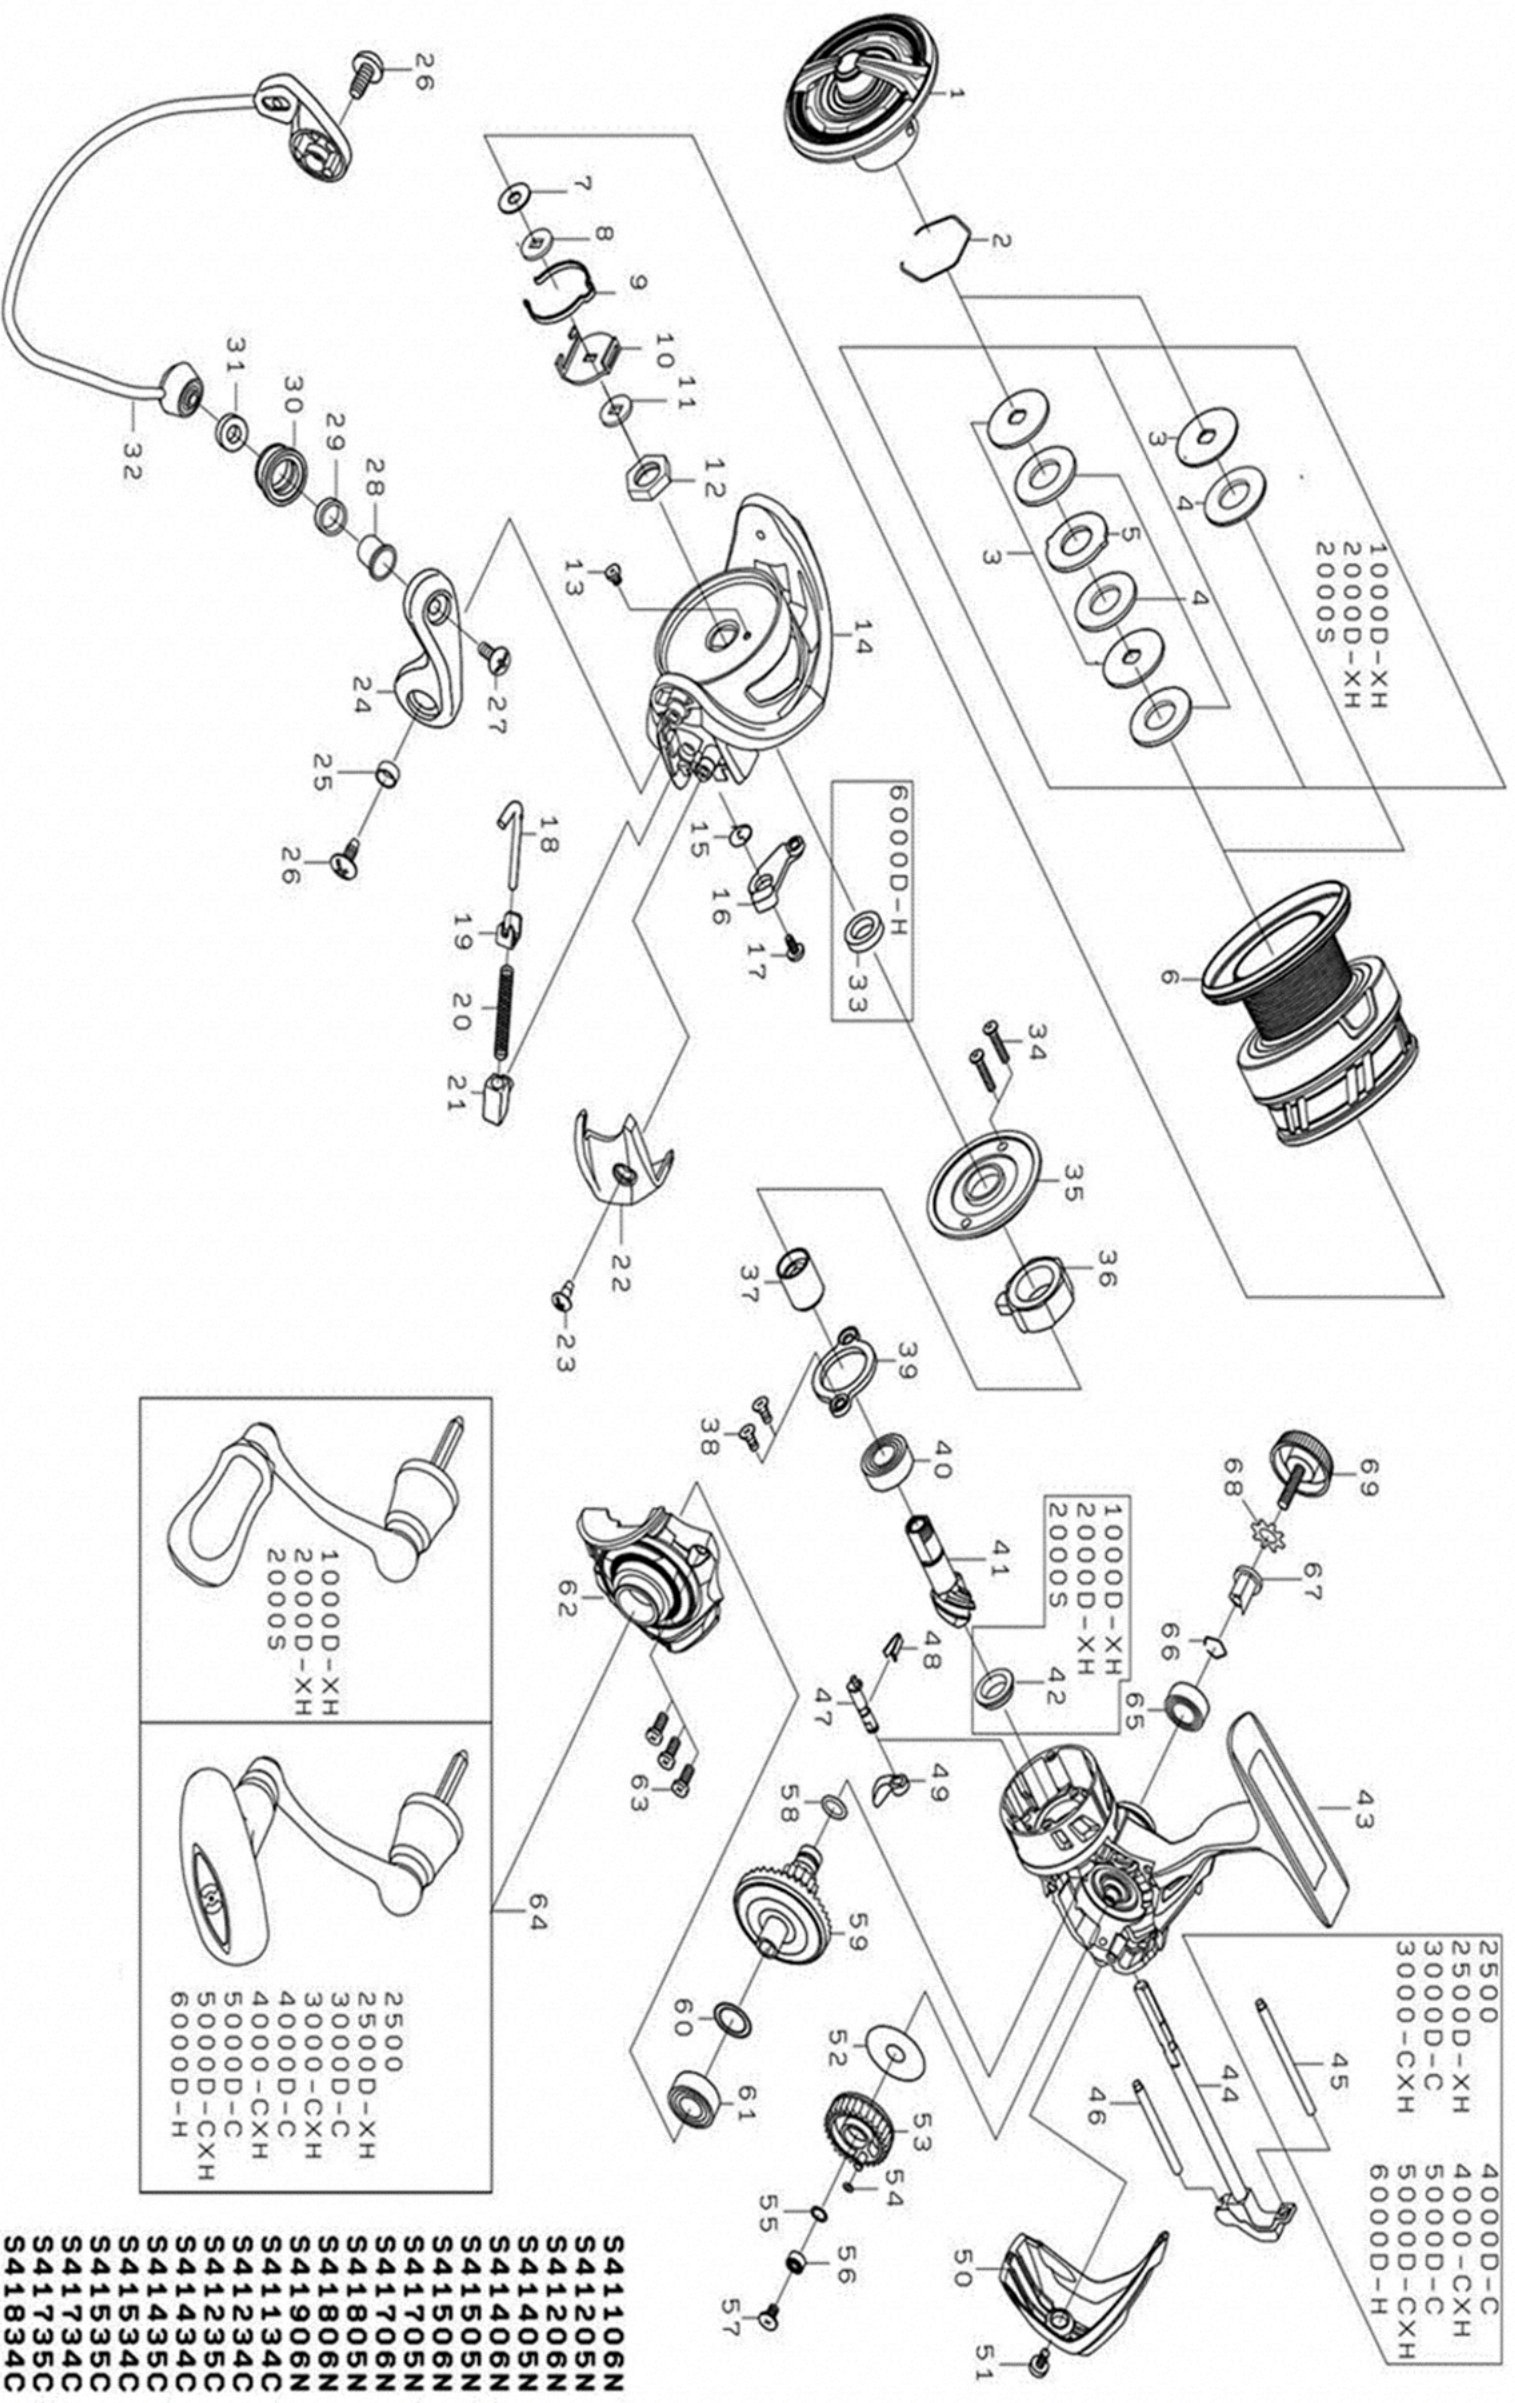

AGGREST LT 5000D-C

Feel Alive.

Please quote by part number, not key number when ordering.
spares@daiwaaustralia.com.au PH: (02) 8644 8644

- S411106N
- S41205N
- S41206N
- S41405N
- S41406N
- S41505N
- S41506N
- S41705N
- S41706N
- S41805N
- S41806N
- S41906N
- S41134C
- S41134C
- S41234C
- S41234C
- S41434C
- S41434C
- S41534C
- S41534C
- S41734C
- S41734C
- S41834C
- S41834C
- S41934C