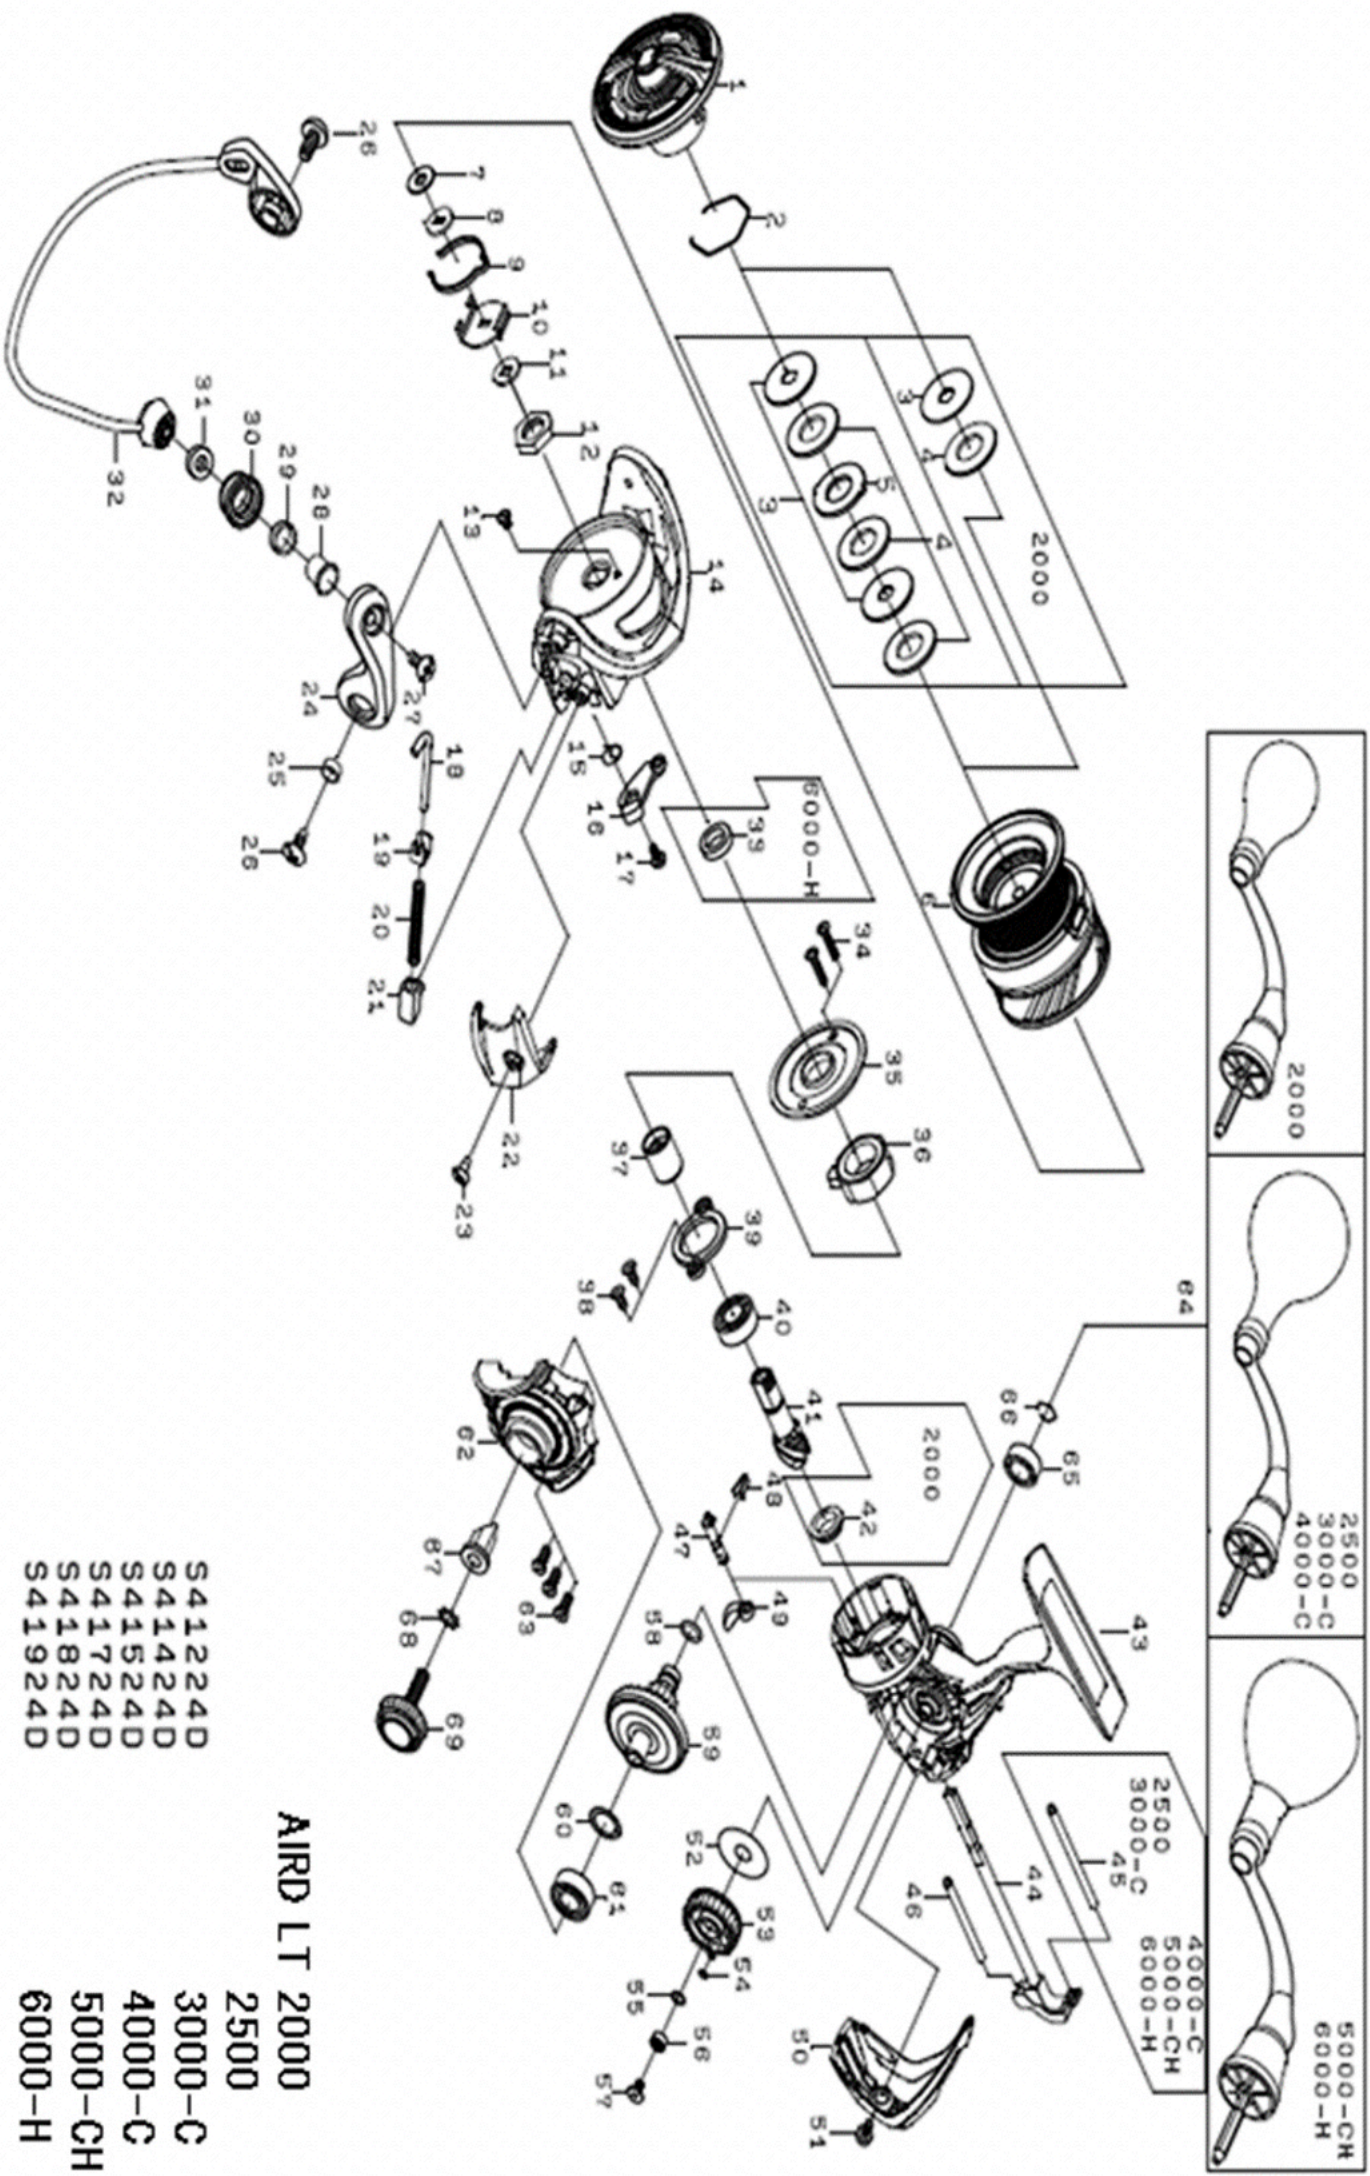

AIRD LT 6000-H

Feel Alive.

Please quote by part number, not key number when ordering.
spares@daiwaaustralia.com.au PH: (02) 8644 8644

- S411224D
- S411424D
- S411524D
- S411724D
- S411824D
- S411924D

AIRD LT 2000

- 2500
- 3000-C
- 4000-C
- 5000-CH
- 6000-H