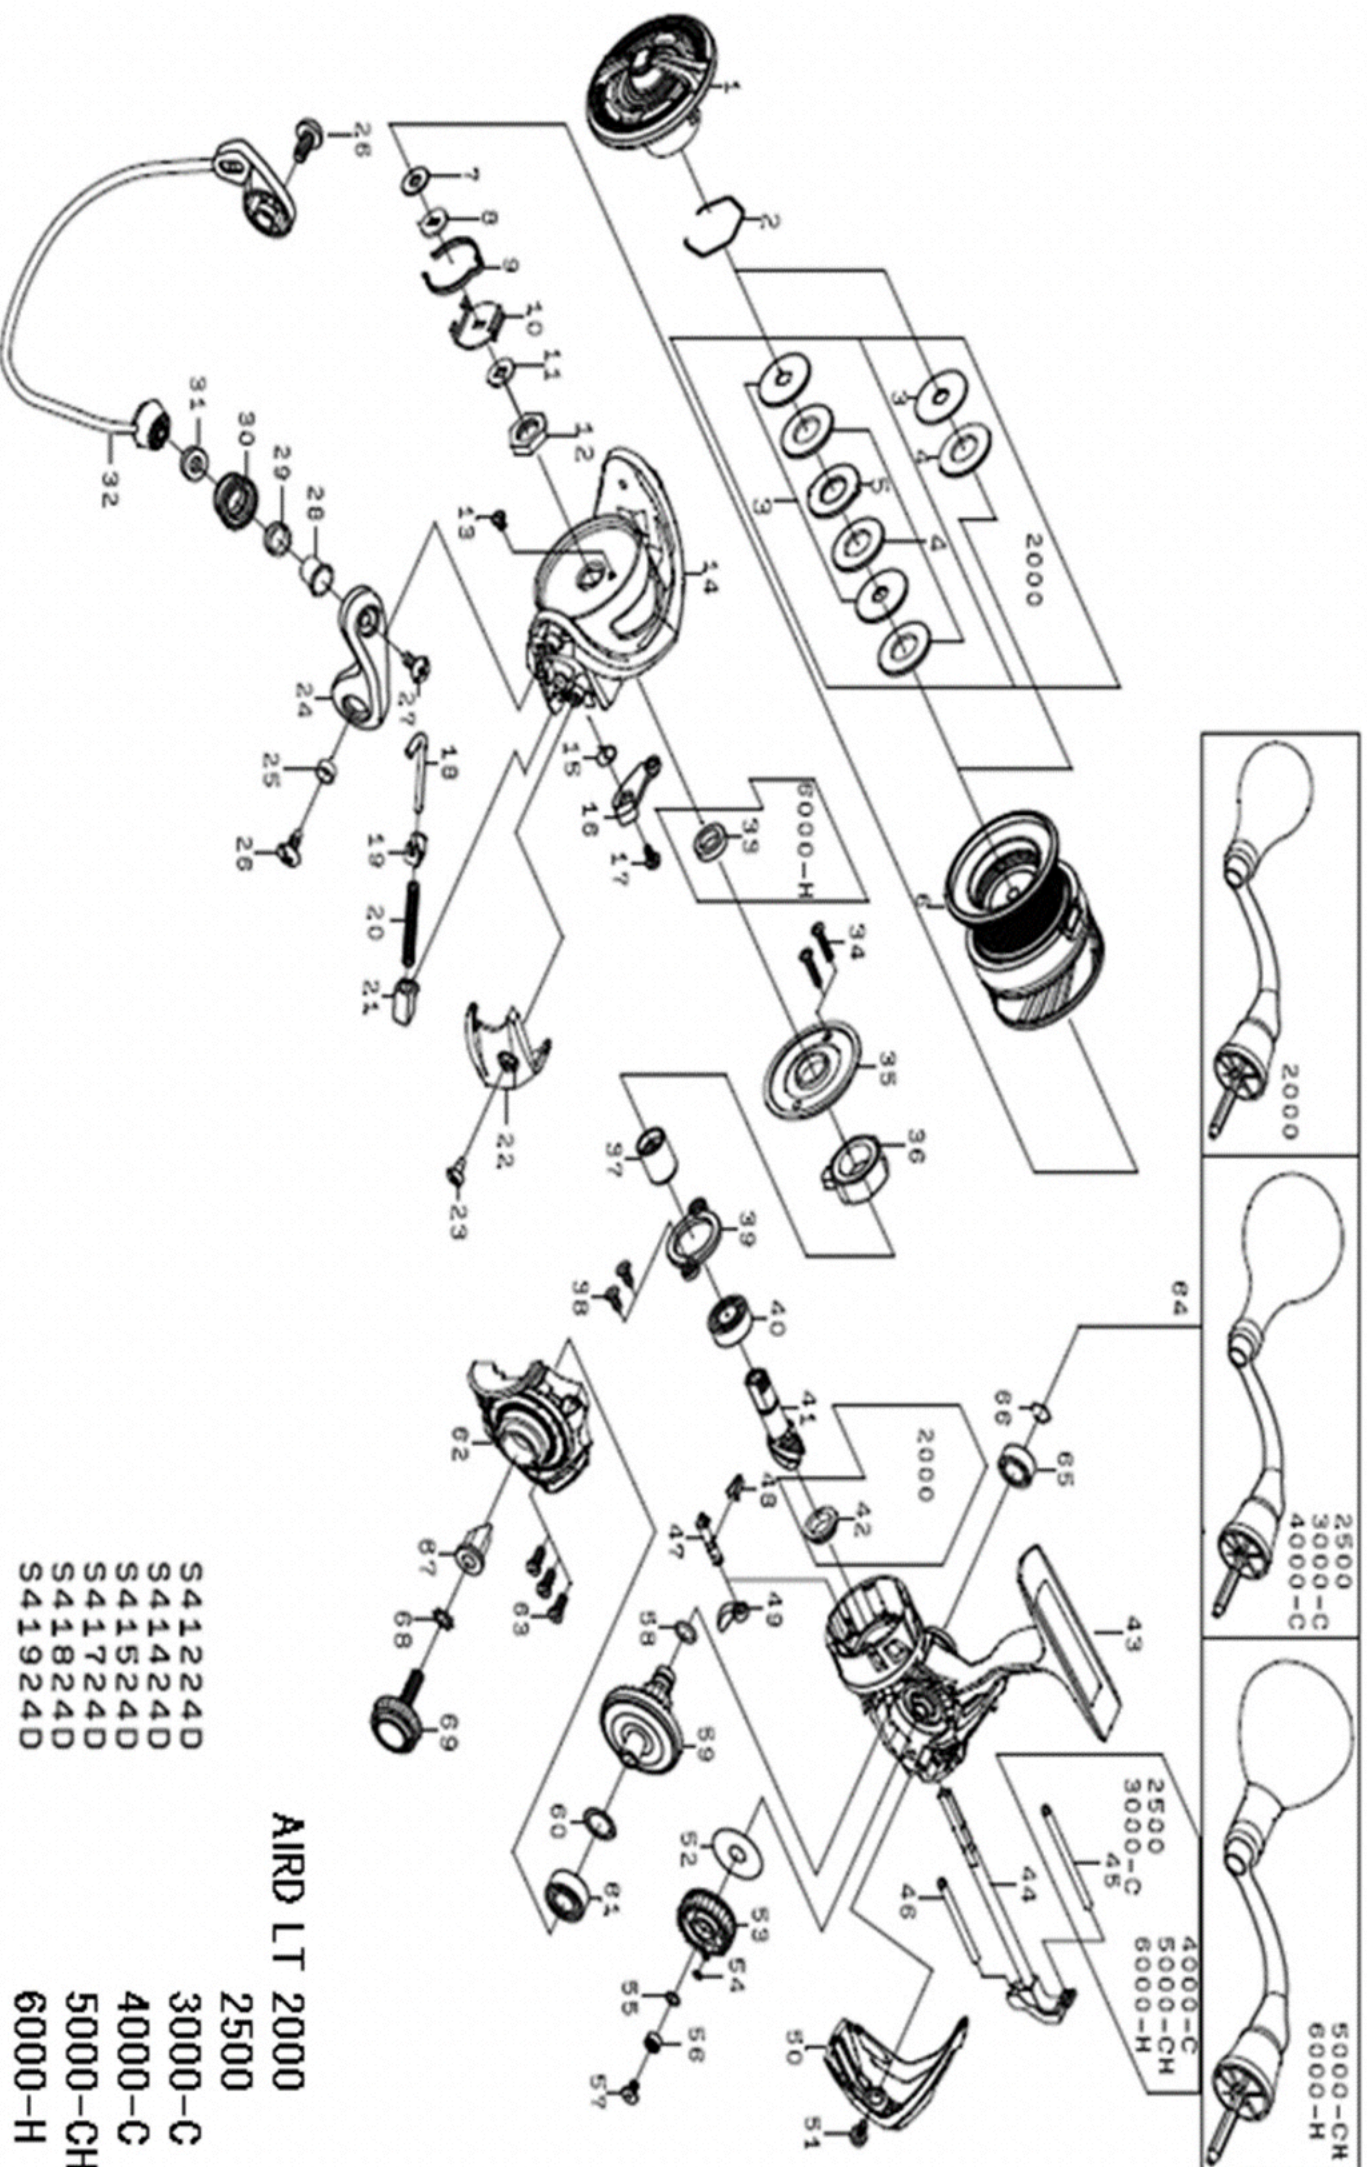

AIRD LT 5000-CH

Feel Alive.

Please quote by part number, not key number when ordering.
spares@daiwaaustralia.com.au PH: (02) 8644 8644

- S411224D
- S411424D
- S411524D
- S411724D
- S411824D
- S411924D

AIRD LT 2000

- 2500
- 3000-C
- 4000-C
- 5000-CH
- 6000-H